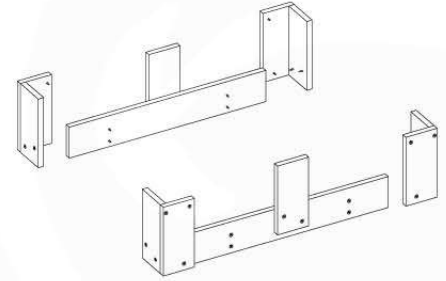

14 Roof Lookout

RF06

(194_112)

	PartNo	PartName	QTY.
Hardware Pack 100_610	002_219	Gap Point Screw T25 - 5x30	32
Wood	D21	Board 210 mm	10
	D60	Board 600 mm	2

Roof Lookout - P02 - 3-8-2021 - v3

14-1

Roof Lookout - P03 - 3-8-2021 - v3