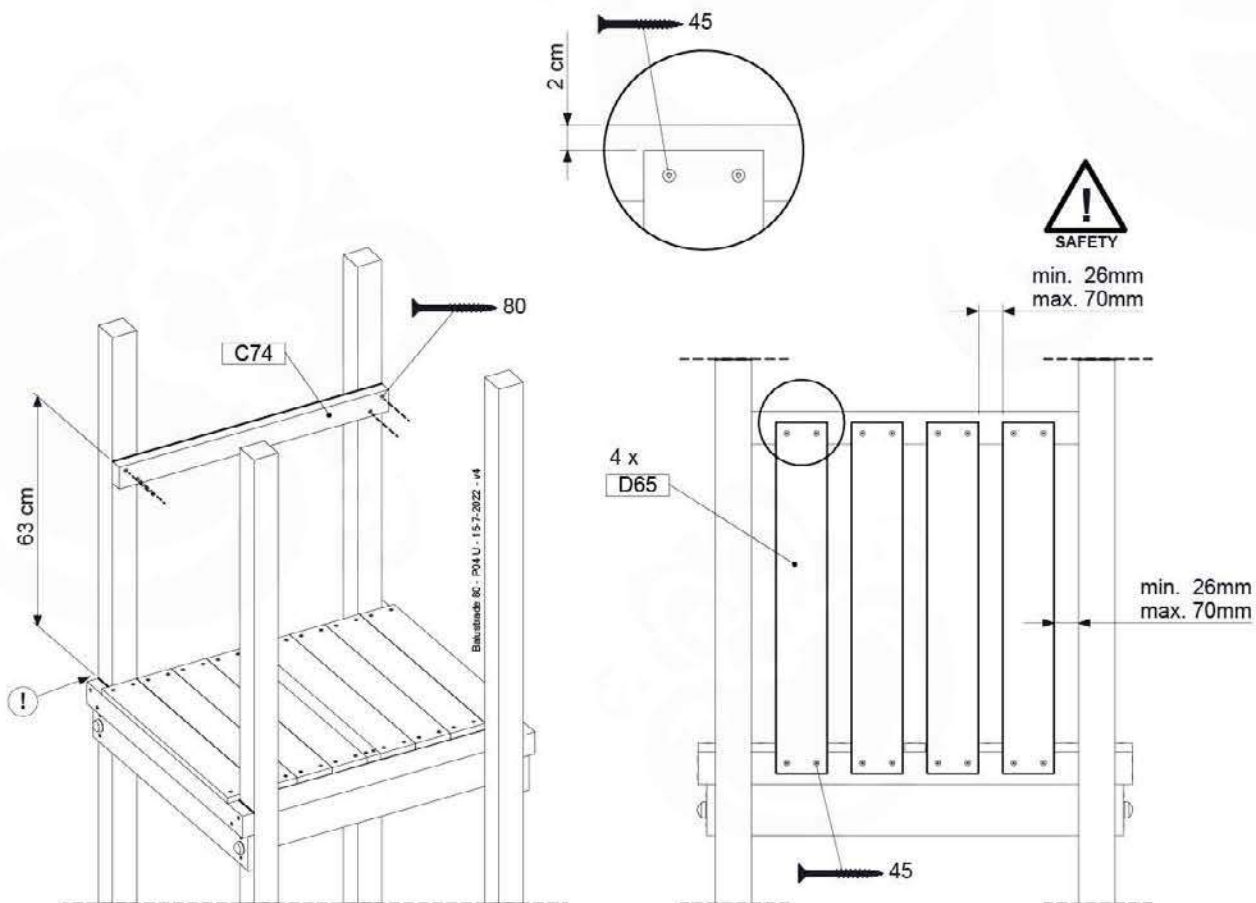

08 Balustrade (1x)

BL01

(194_101)

	PartNo	PartName	QTY.	
Hardware Pack	002_220	Gap Point Screw T25 - 5x45	16	
	100_601	002_223	Gap Point Screw T25 - 5x80	4
Timber	C74	Beam 740 mm	1	
	D65	Board 650 mm	4	

Balustrade 80 - PC2 U - 15-7-2022 - v4

08-1