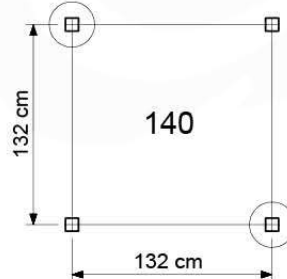

18 Ground Anchors

GA03

BASE TOWERS