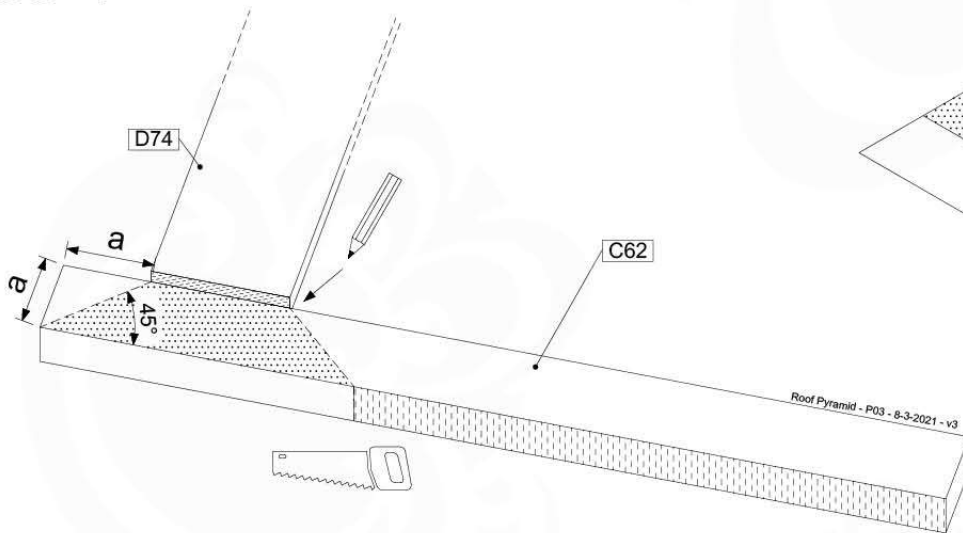

09 Roof Pyramid

RF05

(194_109)

	PartNo	PartName	QTY.
Hardware Pack 100_607	002_219	Gap Point Screw T25 - 5x30	32
	002_220	Gap Point Screw T25 - 5x45	8
	002_223	Gap Point Screw T25 - 5x80	6
Other	123_220	Canvas sheet 735 x 1365mm (fits 2 sides)	2
Wood	C62	Beam 620 mm	1
	D74	Board 740 mm	8

Roof Pyramid - P02 - 8-3-2021 - v3

09-1