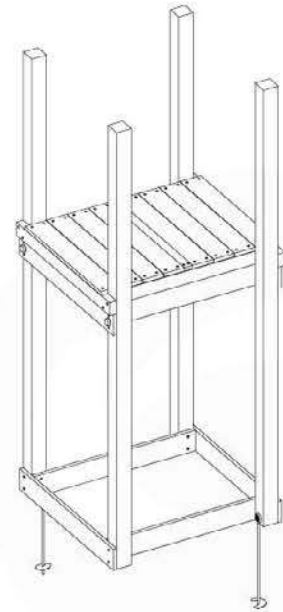

Base Tower - P07 - BT06 - 15-2-2022 - v3.0

07-1

07-2

07-3

08 Balustrade (1x)

BL01

(194_101)

	PartNo	PartName	QTY.
Hardware Pack	002_220	Gap Point Screw T25 - 5x45	16
	100_601	002_223	Gap Point Screw T25 - 5x80
Timber	C74	Beam 740 mm	1
	D65	Board 650 mm	4

09-7

09-8

09-9

10 Base Tower

BT01

(194_100)

	PartNo	PartName	QTY.
Hardware Pack 100_600	001_406	Stealth Screw 8x45	6
	002_220	Gap Point Screw T25 - 5x45	76
	002_223	Gap Point Screw T25 - 5x80	16
Other	007_001	Ground-anchor	2
Hardware Pack 100_600	022_31x	bpc-base version 3	4
	022_84x	bpc cover	4
Wood	A200	Post 70x70 L2000	4
	C74	Beam 740 mm	4
	D60	Board 600 mm	10
	D74	Board 740 mm	8

Base Tower - P02 - BT01 - 15-7-2022 - v3.0

10-1

10-2

10-3

11 Balustrade (2x)

BL01

(194_101)

	PartNo	PartName	QTY.
Hardware Pack	002_220	Gap Point Screw T25 - 5x45	16
	100_601	002_223	Gap Point Screw T25 - 5x80
Timber	C74	Beam 740 mm	1
	D65	Board 650 mm	4