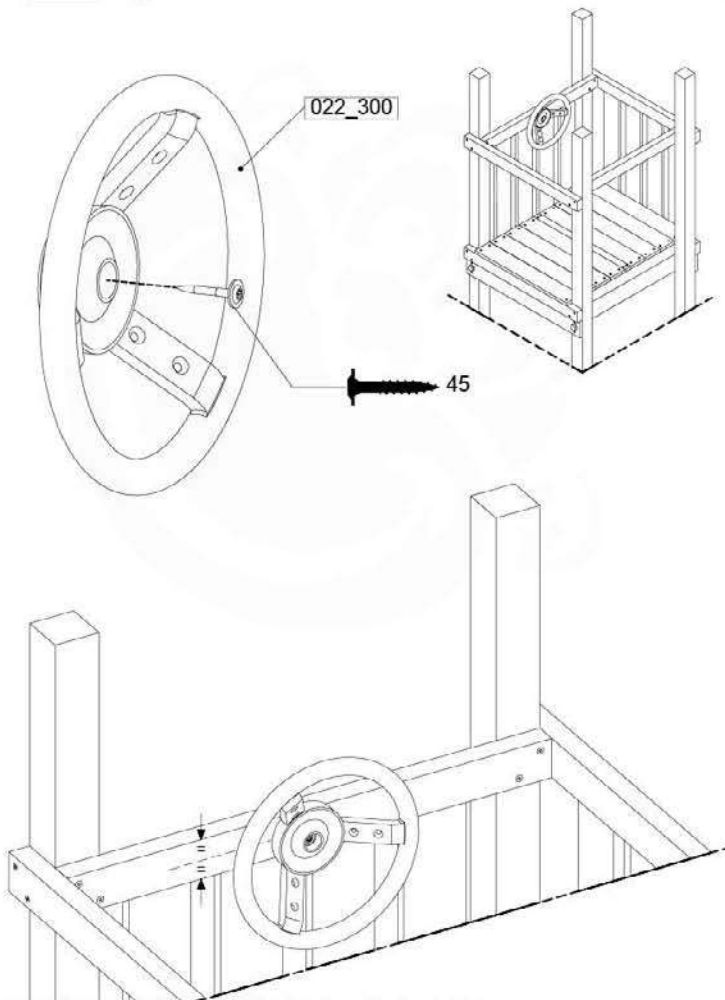

22 Accessories

AC01

(194_119)

	PartNo	PartName	QTY.
Hardware Pack 100_817	001_406	Stealth Screw 8x45	1
	002_041	Dome head screw 4.5 x 20 mm	3
	002_042	Dome head screw 3.5 x 13mm	4
	002_219	Gap Point Screw T25 - 5x30	2
Other	022_300	Steering Wheel	1
	022_800	Rail P/T 105	1
	022_910	Sandpad	1
	103_901	Logo ID Plate	1
	104_107	Tool Set Climbing Units	1
	120_024	Tower Flag	1
	122_302	Telescope	1

Accessory set - P02 - 05/07/2023 - v5

22-1

22-2

Accessory set - P03 - 05/07/2023 - v5