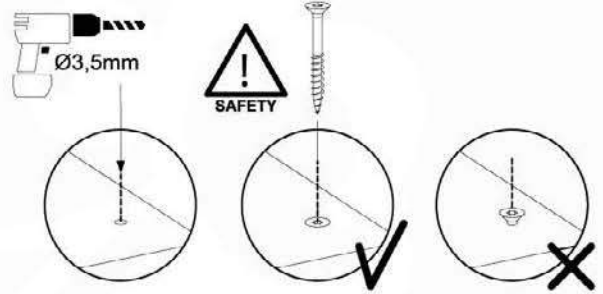

12 Rock Wall

RW02

(194_105)

	PartNo	PartName	QTY.
Hardware pack 100_604	001_102	Washer Head Screw T40 M8x30	8
	002_220	Gap Point Screw T25 - 5x45	24
	002_223	Gap Point Screw T25 - 5x80	4
	003_010	M8 spring lock washer	8
	004_050	M8 22mm Drive in Nut	8
Other	022_50x	Climbing Rock	4
	120_102	Handgrip set (2x Complete)	1
Timber	C74	Beam 740 mm	1
	D74	Board 740 mm	5

Rockwall 80 - P02 - 29-9-2021 - v4