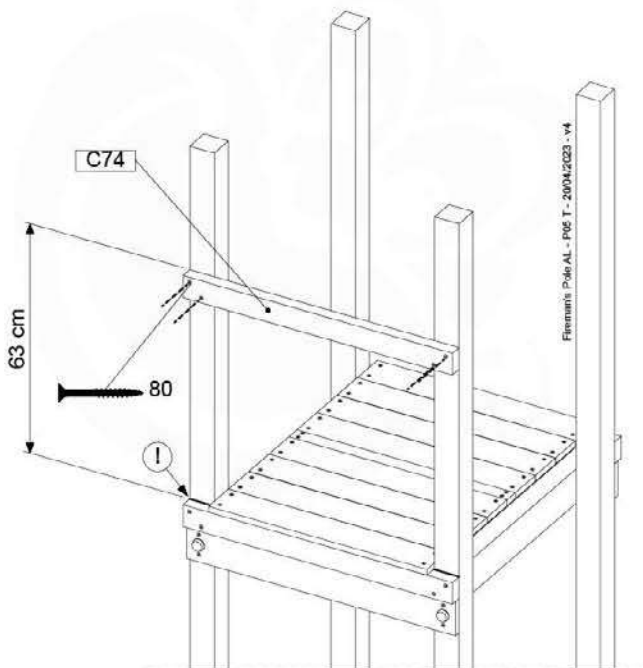

20-4

21 Firemans Pole

FP01

(201_275)

	PartNo	PartName	QTY.
Kit	201_275	Fireman's Pole kit (incl. 4x Screw T25 5x80)	1
Timber	C74	Beam 740 mm	1

Fireman's Pole AL - P02 U - 20/04/2023 - v4

21-1

Fireman's Pole AL - P06 T - 20/04/2023 - v4