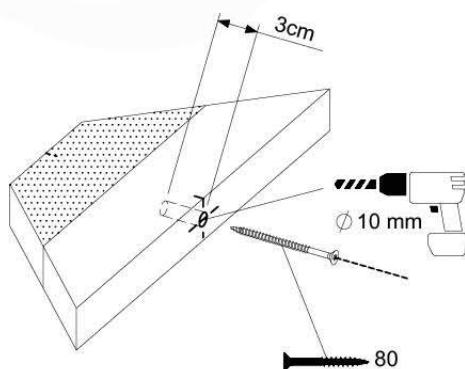

09 Roof Pyramid

RF05

(194_109)

	PartNo	PartName	QTY.
Hardware Pack 100_607	002_219	Gap Point Screw T25 - 5x30	32
	002_220	Gap Point Screw T25 - 5x45	8
	002_223	Gap Point Screw T25 - 5x80	6
Other	123_220	Canvas sheet 735 x 1365mm (fits 2 sides)	2
Wood	C62	Beam 620 mm	1
	D74	Board 740 mm	8

Roof Pyramid - P02 - 8-3-2021 - v3

09-1