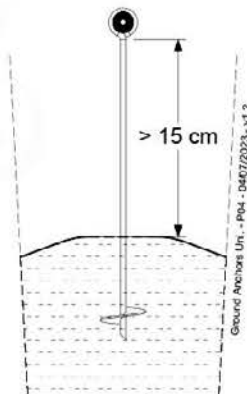

Ground Anchors Un. - P03 - 04/07/2023 - v1.2

SW / CL

18-2

1.

2.

24h

3.

4.