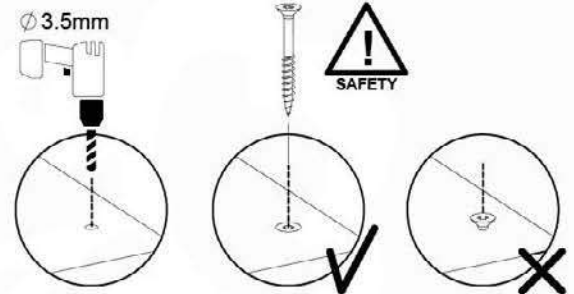

20-4

21 Firemans Pole

FP01

(201_275)

	PartNo	PartName	QTY.
Kit	201_275	Fireman's Pole kit (incl. 4x Screw T25 5x80)	1
Timber	C74	Beam 740 mm	1

Fireman's Pole AL - P02 U - 20/04/2023 - v4

21-1

Fireman's Pole AL - P06 T - 20/04/2023 - v4