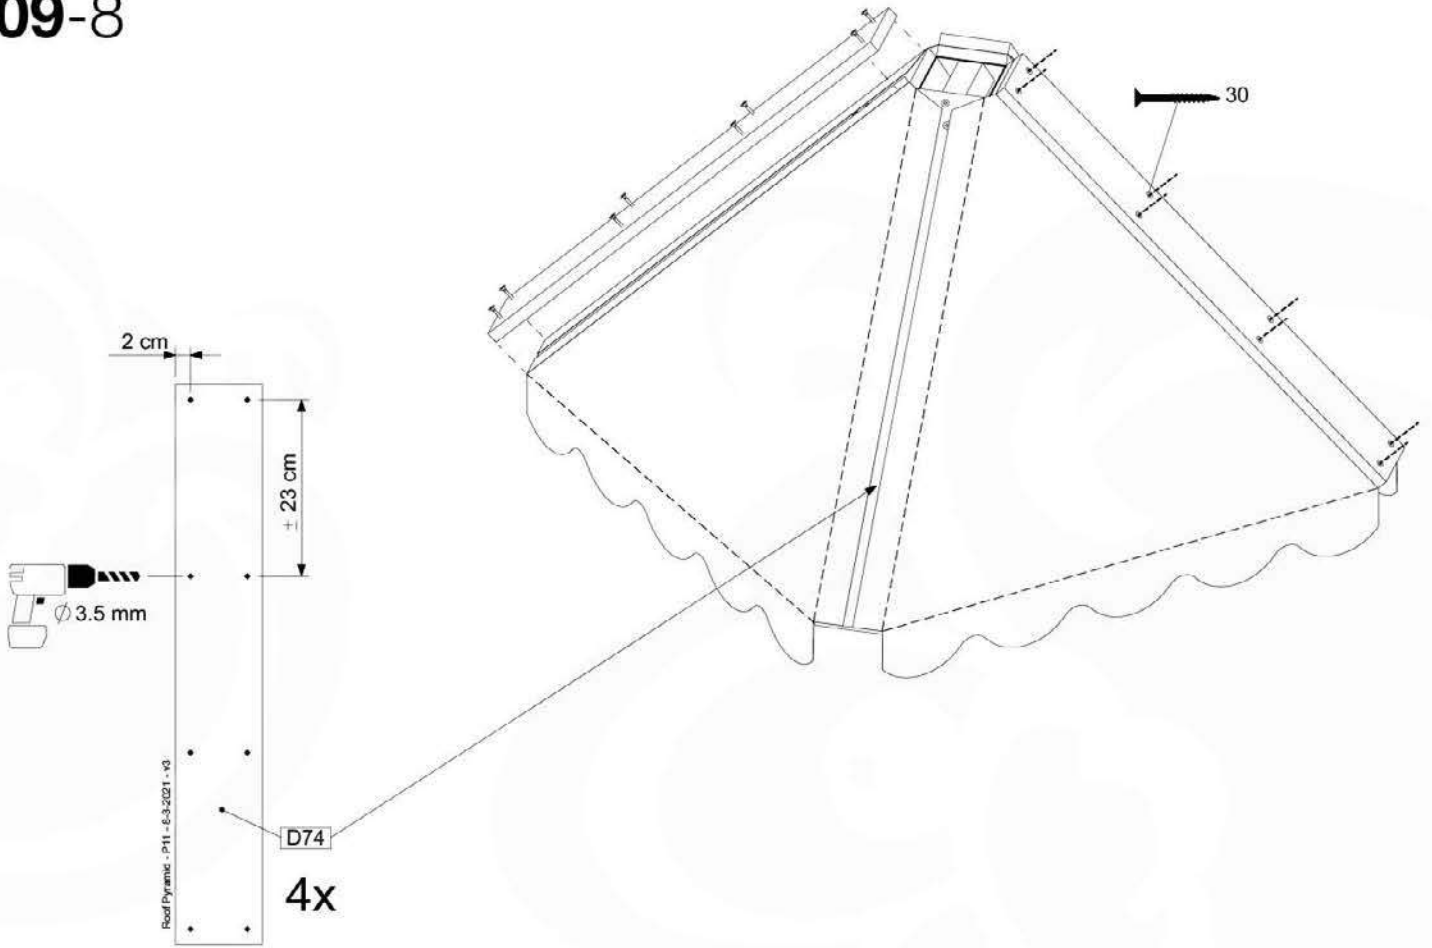

09-7

09-8

09-9

10 Base Tower

BT01

(194_100)

	PartNo	PartName	QTY.
Hardware Pack 100_600	001_406	Stealth Screw 8x45	6
	002_220	Gap Point Screw T25 - 5x45	76
	002_223	Gap Point Screw T25 - 5x80	16
Other	007_001	Ground-anchor	2
Hardware Pack 100_600	022_31x	bpc-base version 3	4
	022_84x	bpc cover	4
Wood	A200	Post 70x70 L2000	4
	C74	Beam 740 mm	4
	D60	Board 600 mm	10
	D74	Board 740 mm	8