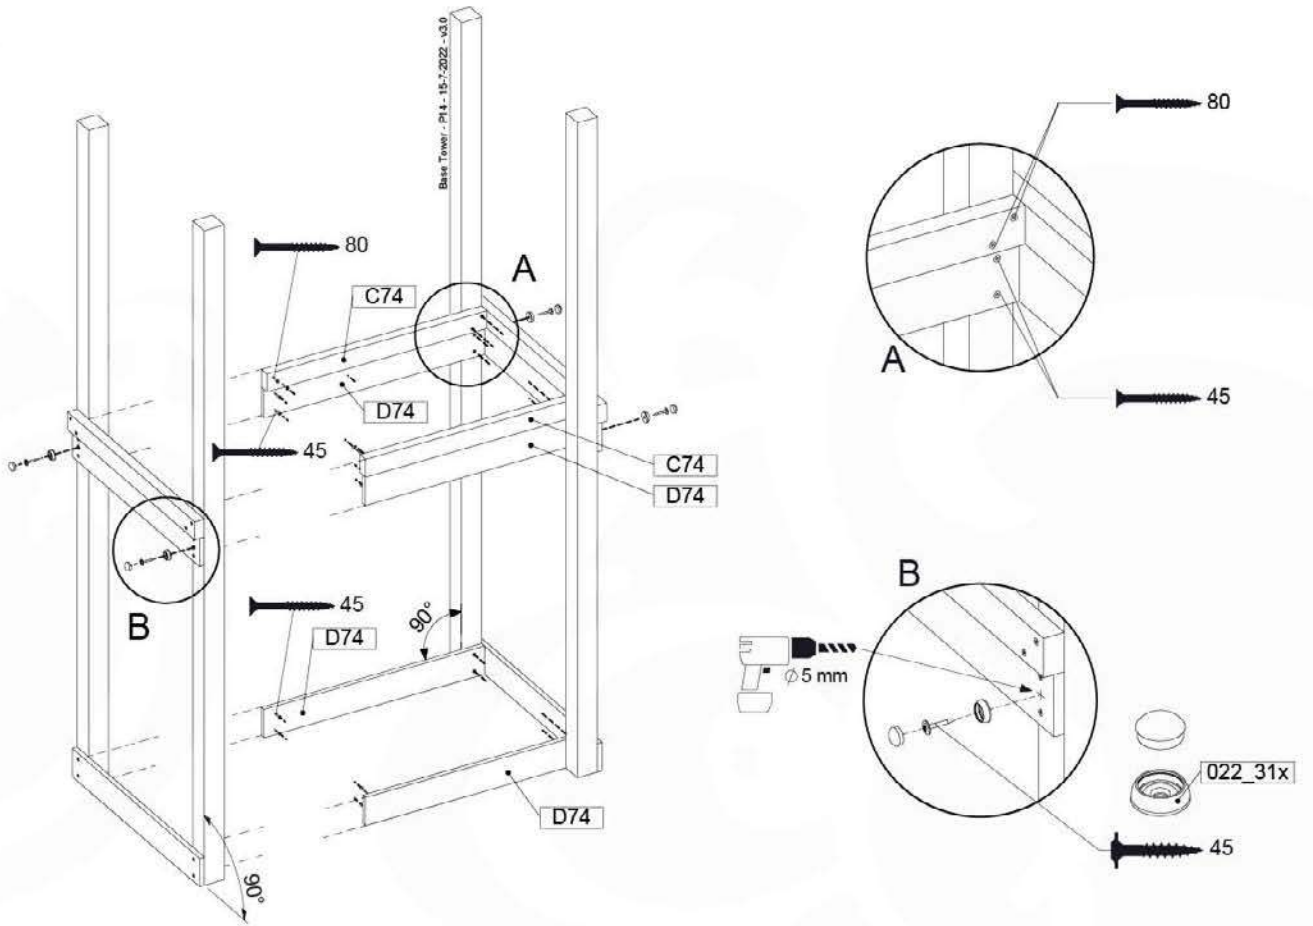

09-7

09-8

09-9

10 Base Tower

BT01

(194_100)

	PartNo	PartName	QTY.
Hardware Pack 100_600	001_406	Stealth Screw 8x45	6
	002_220	Gap Point Screw T25 - 5x45	76
	002_223	Gap Point Screw T25 - 5x80	16
Other	007_001	Ground-anchor	2
Hardware Pack 100_600	022_31x	bpc-base version 3	4
	022_84x	bpc cover	4
Wood	A200	Post 70x70 L2000	4
	C74	Beam 740 mm	4
	D60	Board 600 mm	10
	D74	Board 740 mm	8

Base Tower - P02 - BT01 - 15-7-2022 - v3.0

10-1

10-2

10-3

11 Balustrade (2x)

BL01

(194_101)

	PartNo	PartName	QTY.
Hardware Pack	002_220	Gap Point Screw T25 - 5x45	16
	100_601	002_223	Gap Point Screw T25 - 5x80
Timber	C74	Beam 740 mm	1
	D65	Board 650 mm	4