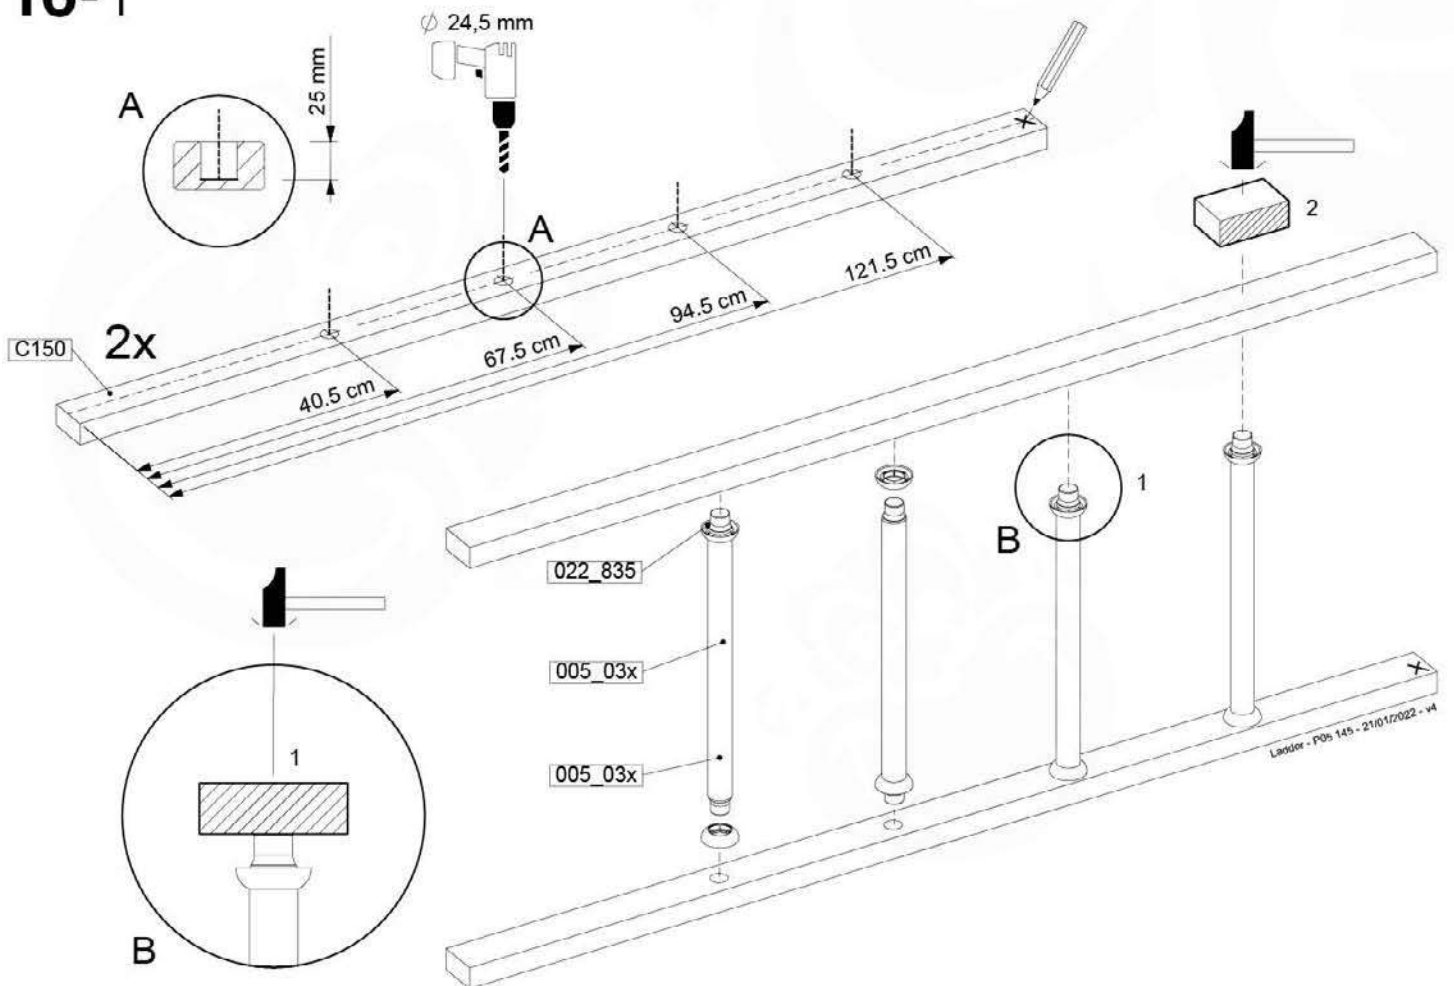

16 Ladder

LA04

(194_104)

	PartNo	PartName	QTY.
Hardware Pack 100_603	001_404	Stealth Screw 8x30	4
	002_219	Gap Point Screw T25 - 5x30	4
	002_220	Gap Point Screw T25 - 5x45	8
	002_223	Gap Point Screw T25 - 5x80	4
Other	005_03x	Ladder Rung Y/B/G/R	4
	005_522	Connection Bracket Mini Market	2
	022_835	Rung Cap	8
	120_102	Handgrip set (2x Complete)	1
Timber	C74	Beam 740 mm	1
	C150	Beam 1500 mm	2

Ladder - P05 145 - 21/01/2022 - v4

16-1