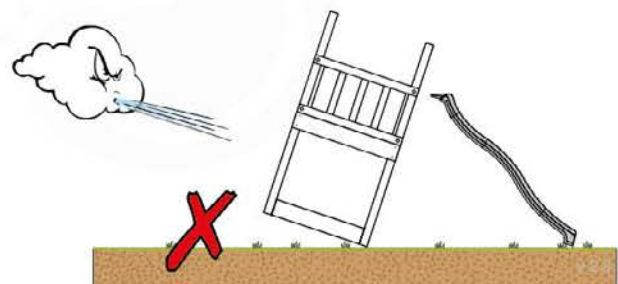

06 Playground Foundation

FD03

06-1

07 Base Tower

BT06

(194_100)

	PartNo	PartName	QTY.
Hardware Pack 100_600	001_406	Stealth Screw 8x45	6
	002_220	Gap Point Screw T25 - 5x45	72
	002_223	Gap Point Screw T25 - 5x80	16
Other	007_001	Ground-anchor	2
Hardware Pack 100_600	022_31x	bpc-base version 3	4
	022_84x	bpc cover	4
Wood	A240	Post 70x70 L2400	4
	C74	Beam 740 mm	4
	D60	Board 600 mm	10
	D74	Board 740 mm	8