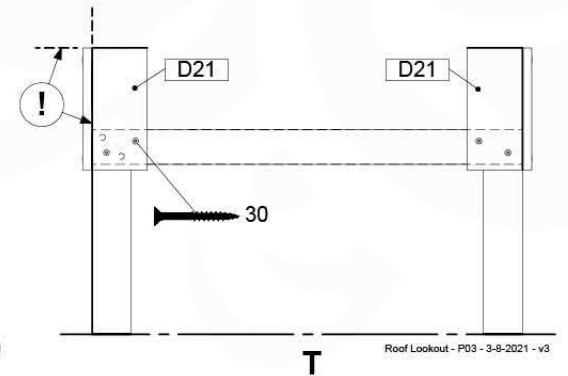

14 Roof Lookout

RF06

(194_112)

	PartNo	PartName	QTY.
Hardware Pack 100_610	002_219	Gap Point Screw T25 - 5x30	32
Wood	D21	Board 210 mm	10
	D60	Board 600 mm	2

Roof Lookout - P02 - 3-8-2021 - v3

14-1

Roof Lookout - P03 - 3-8-2021 - v3