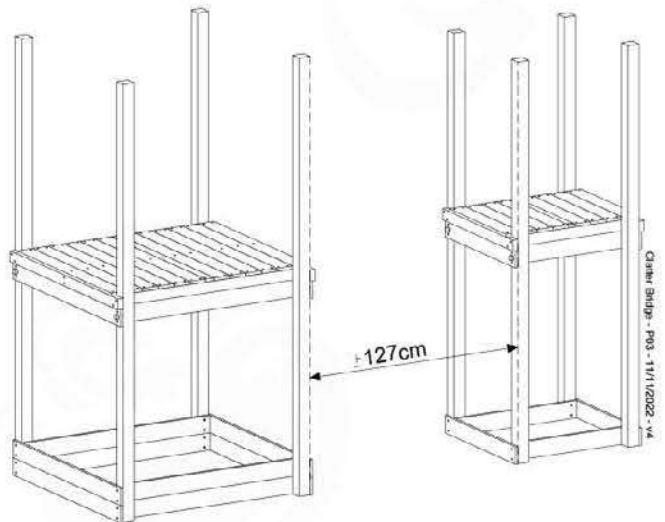

15 Clatter Bridge

CB01

(194_116)

	PartNo	PartName	QTY.
Hardware Pack 100_614	002_036	16mm Pan Head Tapping Screw T25	72
	002_220	Gap Point Screw T25 - 5x45	10
	002_223	Gap Point Screw T25 - 5x80	12
	003_034	M6 Washer	72
Other	022_911	Bridge Spacer	26
	121_114	BridgeLink Strap 210cm	3
Wood	C141	Beam 1410 mm	2
	D60	Board 600 mm	12
	D141	Board 1410 mm	2

Clatter Bridge - P02 - 11/11/2022 - v4

15-1