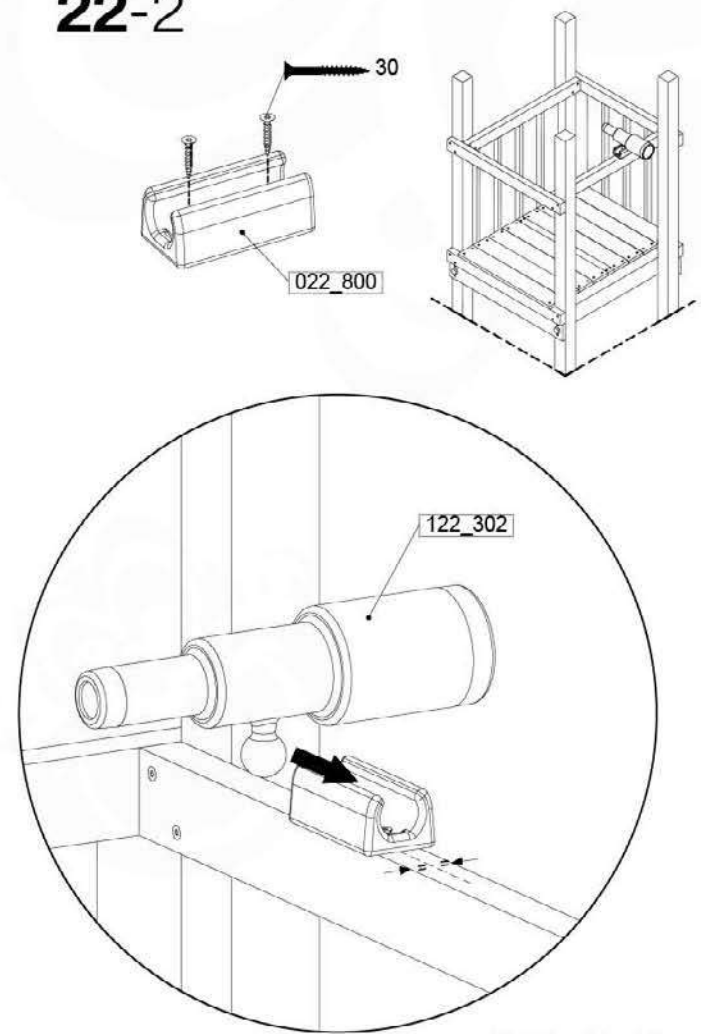

22-2

Accessory set - P03 - 05/07/2023 - v5