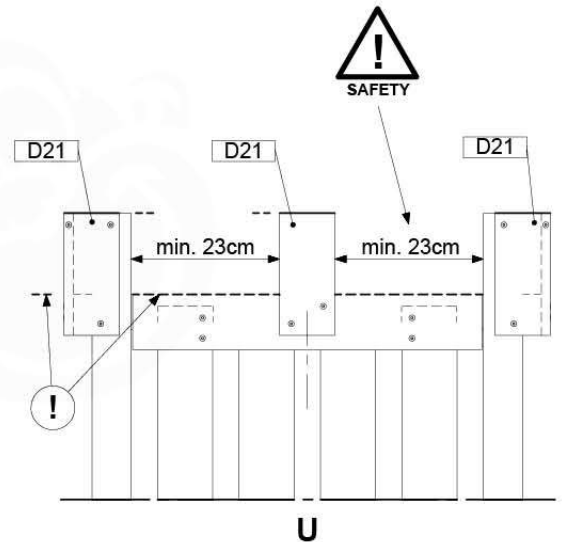

14 Roof Lookout

RF06

(194_112)

	PartNo	PartName	QTY.
Hardware Pack 100_610	002_219	Gap Point Screw T25 - 5x30	32
Wood	D21	Board 210 mm	10
	D60	Board 600 mm	2

Roof Lookout - P02 - 3-8-2021 - v3

14-1

Roof Lookout - P03 - 3-8-2021 - v3