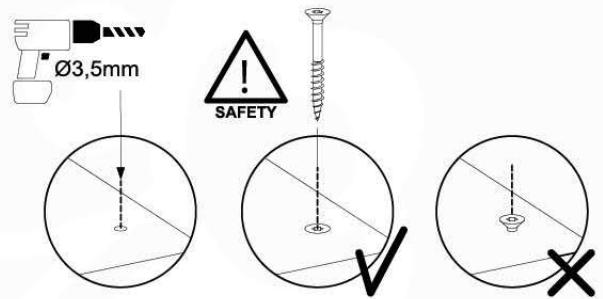

09 Roof Pyramid

RF05

(194_109)

	PartNo	PartName	QTY.
Hardware Pack 100_607	002_219	Gap Point Screw T25 - 5x30	32
	002_220	Gap Point Screw T25 - 5x45	8
	002_223	Gap Point Screw T25 - 5x80	6
Other	123_220	Canvas sheet 735 x 1365mm (fits 2 sides)	2
Wood	C62	Beam 620 mm	1
	D74	Board 740 mm	8

Roof Pyramid - P02 - 8-3-2021 - v3