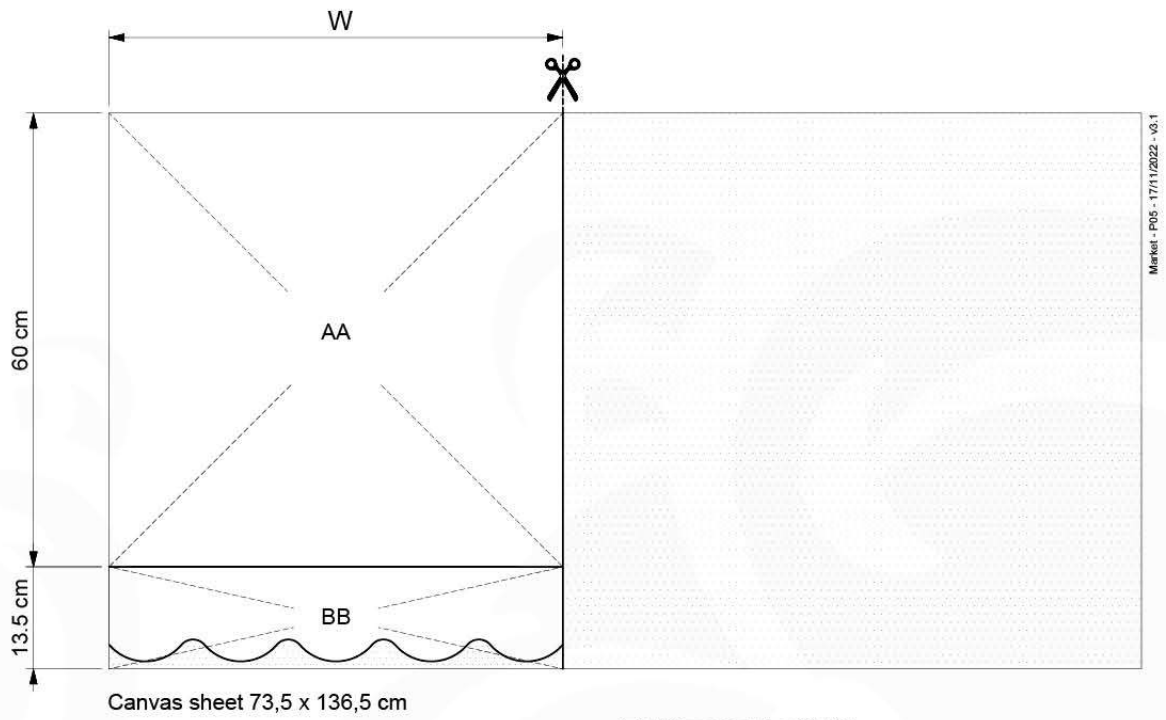

13-2

13-3

! Scale of print may not be accurate.
Druckformat kann abweichen.
Les tailles imprimées peuvent varier.
Printformaat kan afwijken.