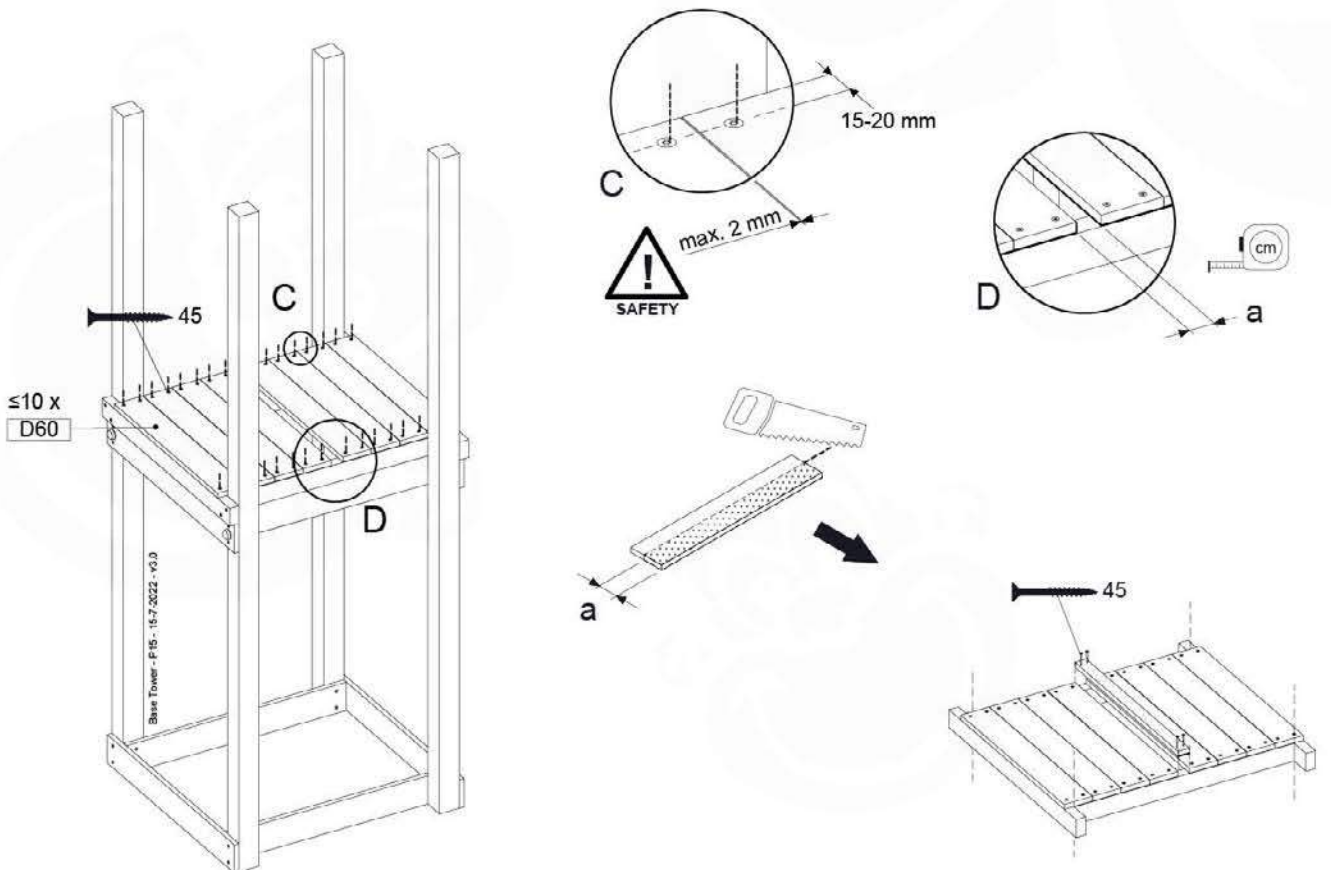

09-7

09-8

09-9

10 Base Tower

BT01

(194_100)

	PartNo	PartName	QTY.
Hardware Pack 100_600	001_406	Stealth Screw 8x45	6
	002_220	Gap Point Screw T25 - 5x45	76
	002_223	Gap Point Screw T25 - 5x80	16
Other	007_001	Ground-anchor	2
Hardware Pack 100_600	022_31x	bpc-base version 3	4
	022_84x	bpc cover	4
Wood	A200	Post 70x70 L2000	4
	C74	Beam 740 mm	4
	D60	Board 600 mm	10
	D74	Board 740 mm	8

Base Tower - P02 - BT01 - 15-7-2022 - v3.0

10-1

10-2

10-3

11 Balustrade (2x)

BL01

(194_101)

	PartNo	PartName	QTY.
Hardware Pack	002_220	Gap Point Screw T25 - 5x45	16
	100_601	002_223	Gap Point Screw T25 - 5x80
Timber	C74	Beam 740 mm	1
	D65	Board 650 mm	4