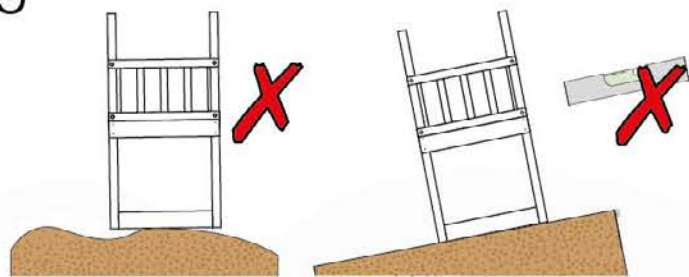

05 Safe Playground Planning

05-1