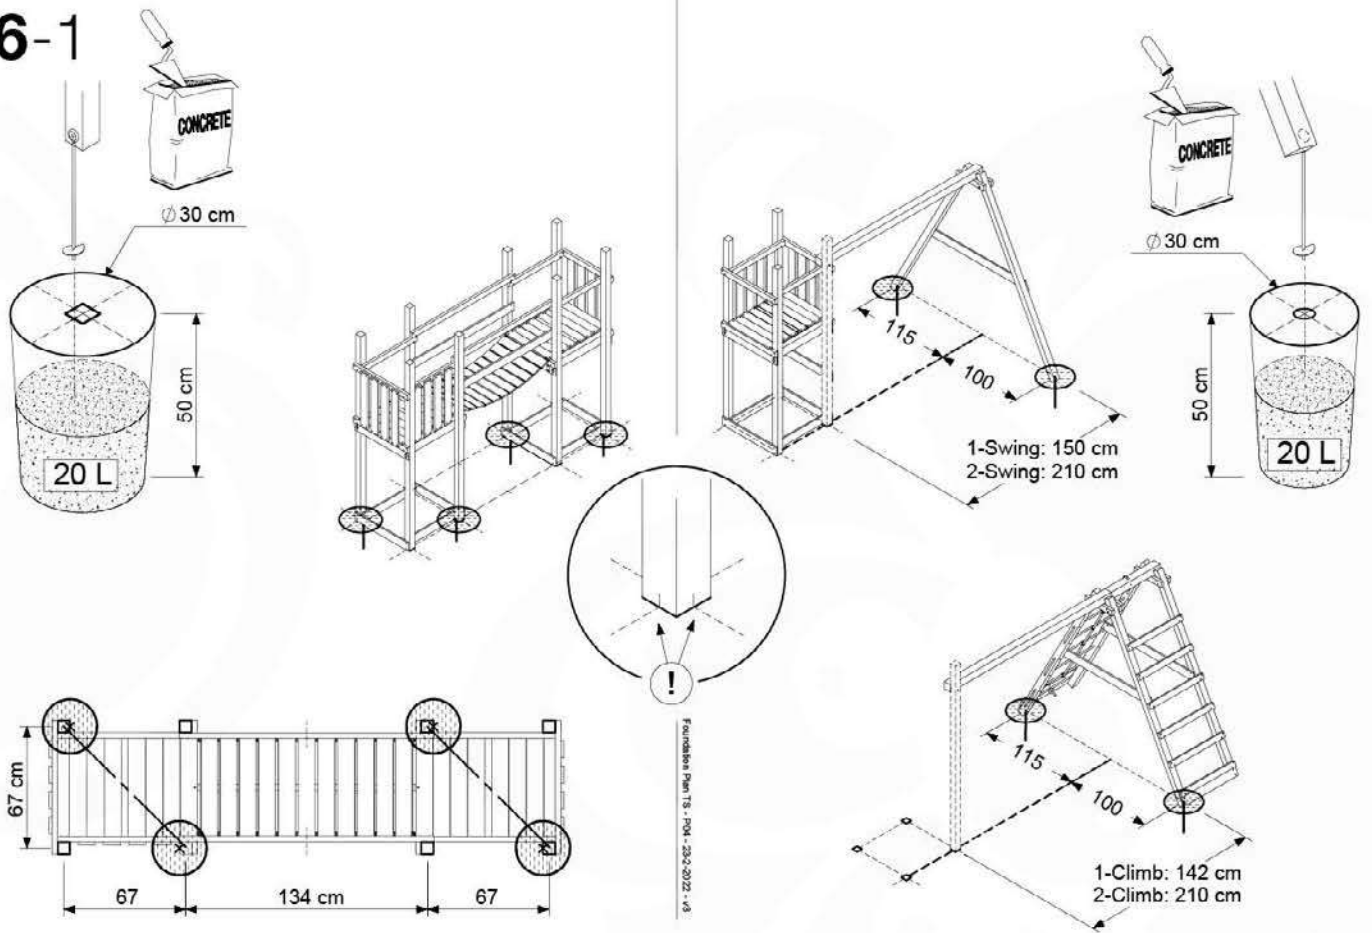

06 Playground Foundation

FD03

06-1

07 Base Tower

BT06

(194_100)

	PartNo	PartName	QTY.
Hardware Pack 100_600	001_406	Stealth Screw 8x45	6
	002_220	Gap Point Screw T25 - 5x45	72
	002_223	Gap Point Screw T25 - 5x80	16
Other	007_001	Ground-anchor	2
Hardware Pack 100_600	022_31x	bpc-base version 3	4
	022_84x	bpc cover	4
Wood	A240	Post 70x70 L2400	4
	C74	Beam 740 mm	4
	D60	Board 600 mm	10
	D74	Board 740 mm	8