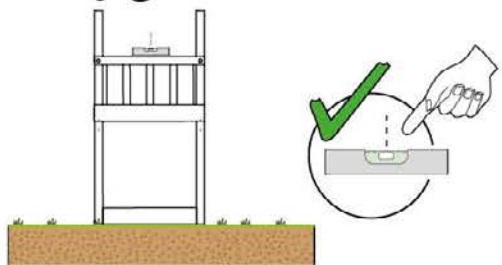

05 Safe Playground Planning

05-1