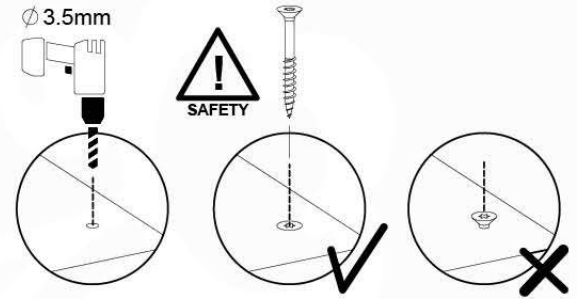

13 Market

MT01

(194_113)

	PartNo	PartName	QTY.
Hardware Pack 100_611	002_220	Gap Point Screw T25 - 5x45	4
	002_223	Gap Point Screw T25 - 5x80	4
	002_308	Gap Point Screw T25 - 5x20	8
	023_031	Finishing Washer GPS 5.0	8
Other	123_220	Canvas sheet 735x1365	1
Wood	C74	Beam 740 mm	1
	D60	Board 600 mm	1

Market - P14U - 17/11/2022 - v3.1