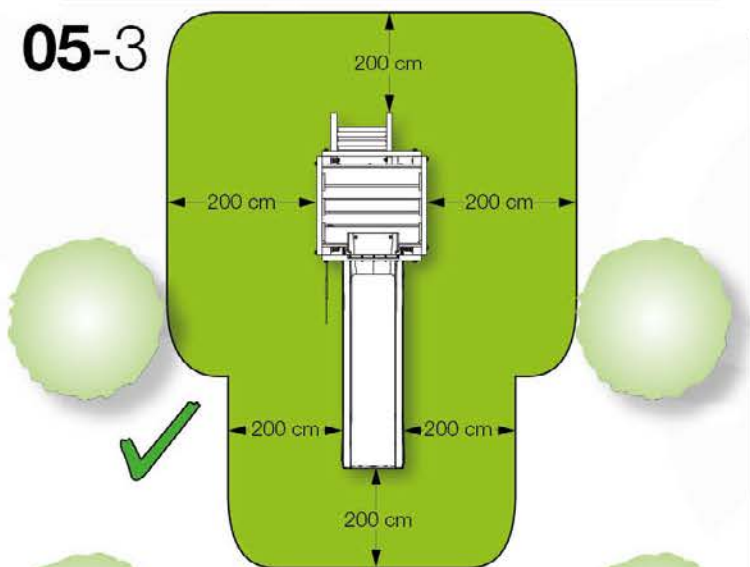

05 Safe Playground Planning

05-1

05-2

05-3

05-4

05-5