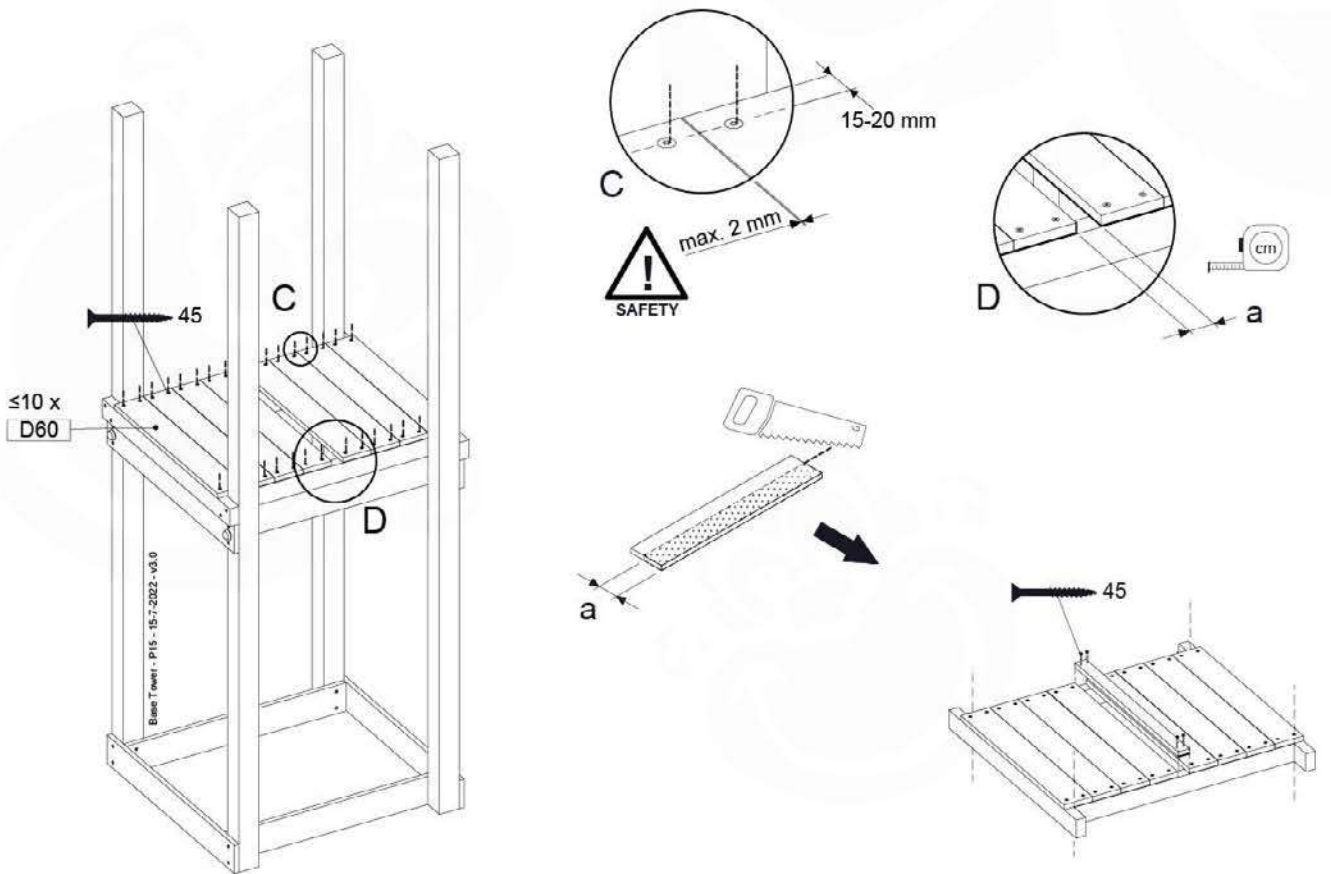

Base Tower - P07 - BT06 - 15-2-2022 - v3.0

07-1

07-2

07-3

08 Balustrade (1x)

BL01

(194_101)

	PartNo	PartName	QTY.
Hardware Pack	002_220	Gap Point Screw T25 - 5x45	16
	100_601	002_223	Gap Point Screw T25 - 5x80
Timber	C74	Beam 740 mm	1
	D65	Board 650 mm	4