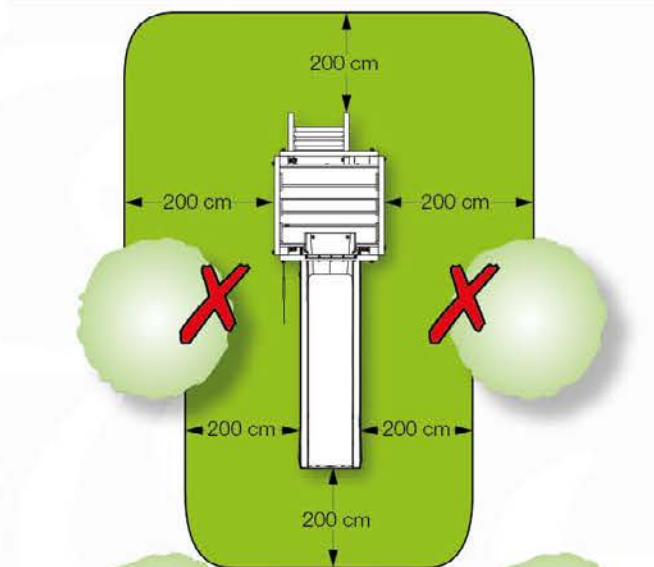

05 Safe Playground Planning

05-1

05-2

05-3

05-4

05-5