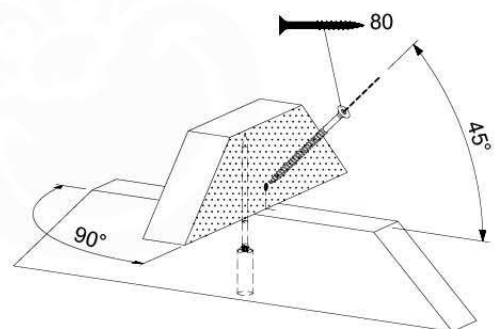

09 Roof Pyramid

RF05

(194_109)

	PartNo	PartName	QTY.
Hardware Pack 100_607	002_219	Gap Point Screw T25 - 5x30	32
	002_220	Gap Point Screw T25 - 5x45	8
	002_223	Gap Point Screw T25 - 5x80	6
Other	123_220	Canvas sheet 735 x 1365mm (fits 2 sides)	2
Wood	C62	Beam 620 mm	1
	D74	Board 740 mm	8

Roof Pyramid - P02 - 8-3-2021 - v3

09-1