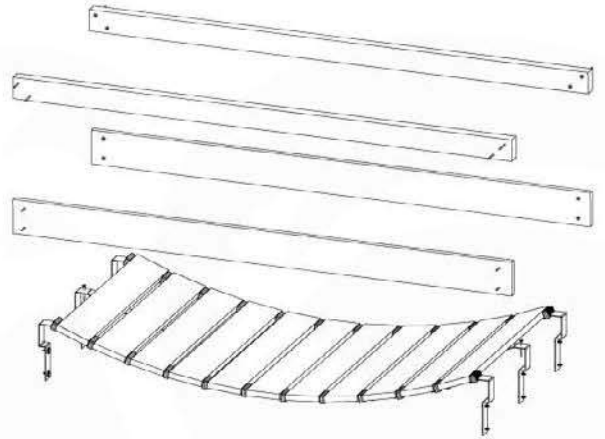

15 Clatter Bridge

CB01

(194_116)

	PartNo	PartName	QTY.
Hardware Pack 100_614	002_036	16mm Pan Head Tapping Screw T25	72
	002_220	Gap Point Screw T25 - 5x45	10
	002_223	Gap Point Screw T25 - 5x80	12
	003_034	M6 Washer	72
Other	022_911	Bridge Spacer	26
	121_114	BridgeLink Strap 210cm	3
Wood	C141	Beam 1410 mm	2
	D60	Board 600 mm	12
	D141	Board 1410 mm	2

Clatter Bridge - P02 - 11/11/2022 - v4