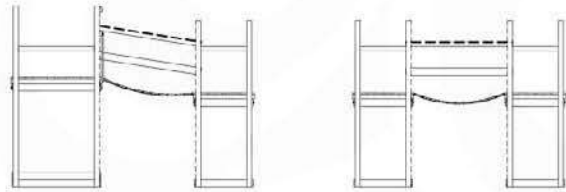

15 Clatter Bridge

CB01

(194_116)

	PartNo	PartName	QTY.
Hardware Pack 100_614	002_036	16mm Pan Head Tapping Screw T25	72
	002_220	Gap Point Screw T25 - 5x45	10
	002_223	Gap Point Screw T25 - 5x80	12
	003_034	M6 Washer	72
Other	022_911	Bridge Spacer	26
	121_114	BridgeLink Strap 210cm	3
Wood	C141	Beam 1410 mm	2
	D60	Board 600 mm	12
	D141	Board 1410 mm	2

Clatter Bridge - P02 - 11/11/2022 - v4

15-1