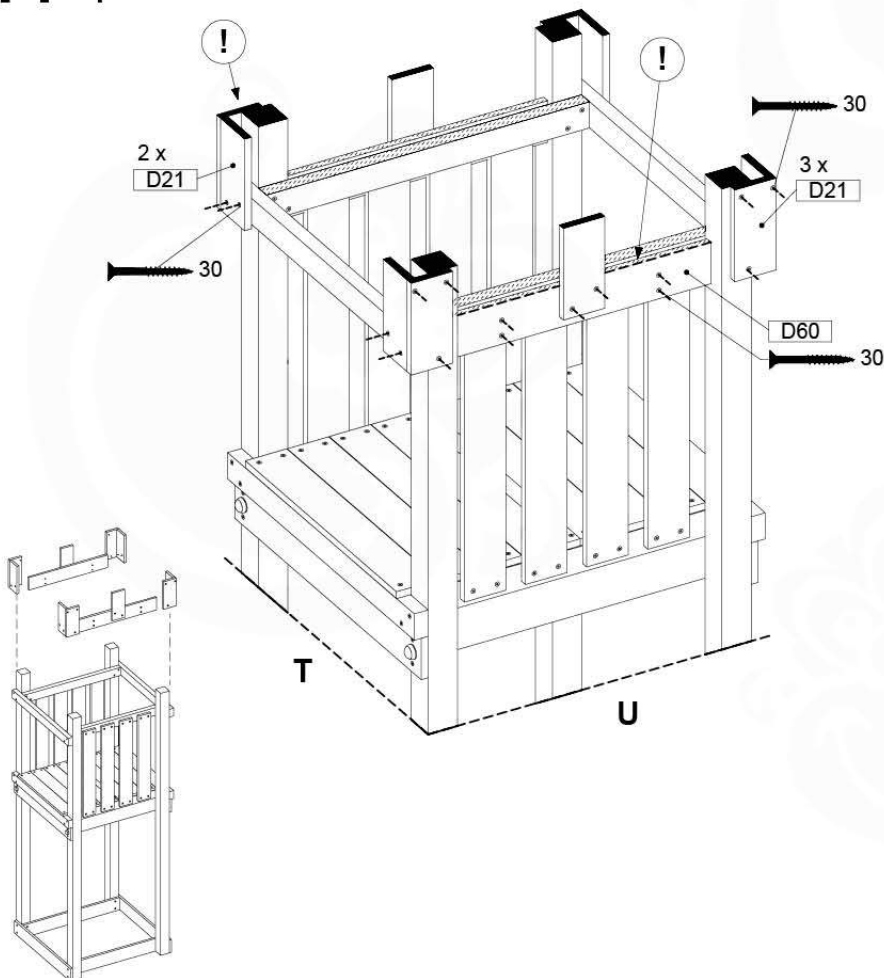

14 Roof Lookout

RF06

(194_112)

	PartNo	PartName	QTY.
Hardware Pack 100_610	002_219	Gap Point Screw T25 - 5x30	32
Wood	D21	Board 210 mm	10
	D60	Board 600 mm	2

Roof Lookout - P02 - 3-8-2021 - v3

14-1

Roof Lookout - P03 - 3-8-2021 - v3