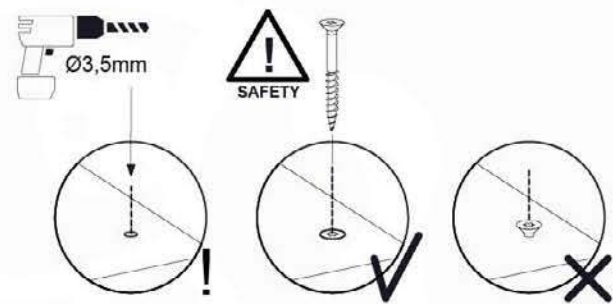

08 Balustrade (1x)

BL01

(194_101)

	PartNo	PartName	QTY.	
Hardware Pack	002_220	Gap Point Screw T25 - 5x45	16	
	100_601	002_223	Gap Point Screw T25 - 5x80	4
Timber	C74	Beam 740 mm	1	
	D65	Board 650 mm	4	

Balustrade 80 - PC2 U - 15-7-2022 - v4