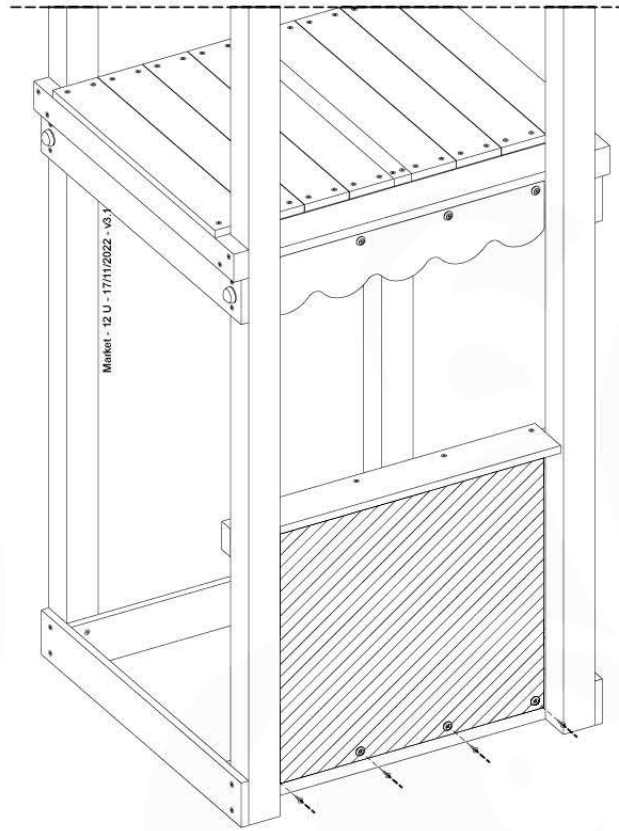

14 Roof Lookout

RF06

(194_112)

	PartNo	PartName	QTY.
Hardware Pack 100_610	002_219	Gap Point Screw T25 - 5x30	32
Wood	D21	Board 210 mm	10
	D60	Board 600 mm	2

Roof Lookout - P02 - 3-8-2021 - v3

14-1

Roof Lookout - P03 - 3-8-2021 - v3