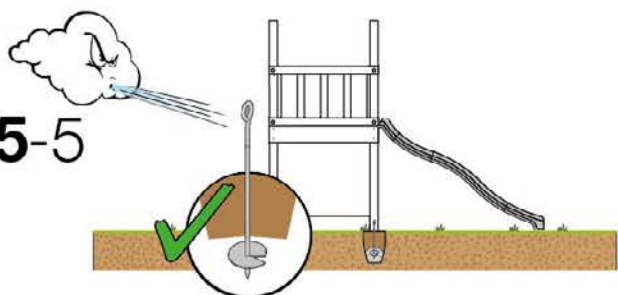

06 Playground Foundation

FD03

06-1

07 Base Tower

BT06

(194_100)

	PartNo	PartName	QTY.
Hardware Pack 100_600	001_406	Stealth Screw 8x45	6
	002_220	Gap Point Screw T25 - 5x45	72
	002_223	Gap Point Screw T25 - 5x80	16
Other	007_001	Ground-anchor	2
Hardware Pack 100_600	022_31x	bpc-base version 3	4
	022_84x	bpc cover	4
Wood	A240	Post 70x70 L2400	4
	C74	Beam 740 mm	4
	D60	Board 600 mm	10
	D74	Board 740 mm	8