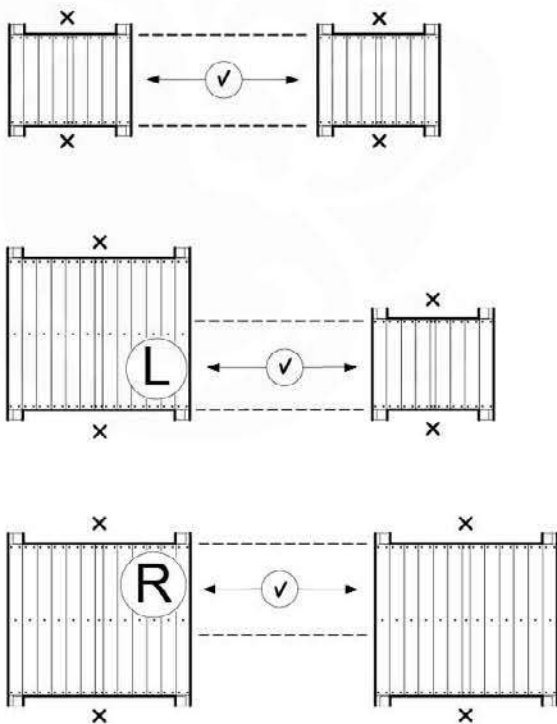

15 Clatter Bridge

CB01

(194_116)

	PartNo	PartName	QTY.
Hardware Pack 100_614	002_036	16mm Pan Head Tapping Screw T25	72
	002_220	Gap Point Screw T25 - 5x45	10
	002_223	Gap Point Screw T25 - 5x80	12
	003_034	M6 Washer	72
Other	022_911	Bridge Spacer	26
	121_114	BridgeLink Strap 210cm	3
Wood	C141	Beam 1410 mm	2
	D60	Board 600 mm	12
	D141	Board 1410 mm	2

Clatter Bridge - P02 - 11/11/2022 - v4

15-1