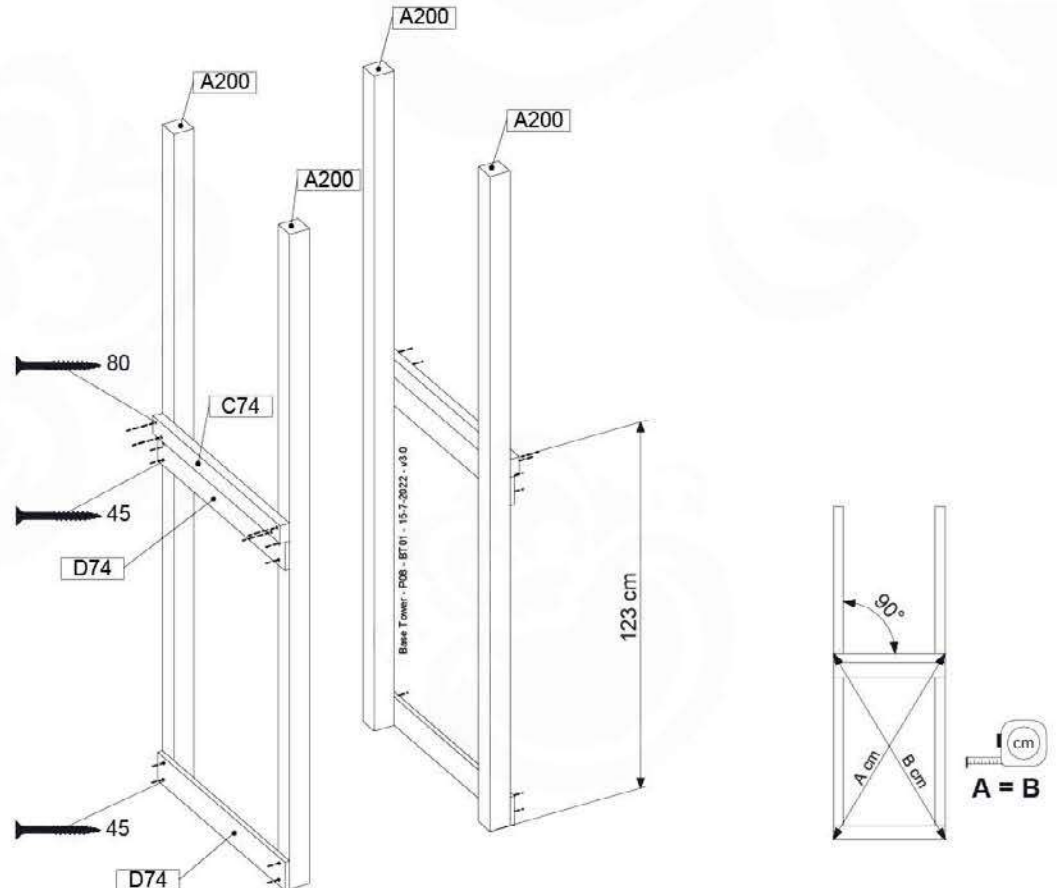

09-7

09-8

09-9

10 Base Tower

BT01

(194_100)

	PartNo	PartName	QTY.
Hardware Pack 100_600	001_406	Stealth Screw 8x45	6
	002_220	Gap Point Screw T25 - 5x45	76
	002_223	Gap Point Screw T25 - 5x80	16
Other	007_001	Ground-anchor	2
Hardware Pack 100_600	022_31x	bpc-base version 3	4
	022_84x	bpc cover	4
Wood	A200	Post 70x70 L2000	4
	C74	Beam 740 mm	4
	D60	Board 600 mm	10
	D74	Board 740 mm	8

Base Tower - P02 - BT01 - 15-7-2022 - v3.0

10-1

10-2

10-3

11 Balustrade (2x)

BL01

(194_101)

	PartNo	PartName	QTY.
Hardware Pack	002_220	Gap Point Screw T25 - 5x45	16
	100_601	002_223	Gap Point Screw T25 - 5x80
Timber	C74	Beam 740 mm	1
	D65	Board 650 mm	4