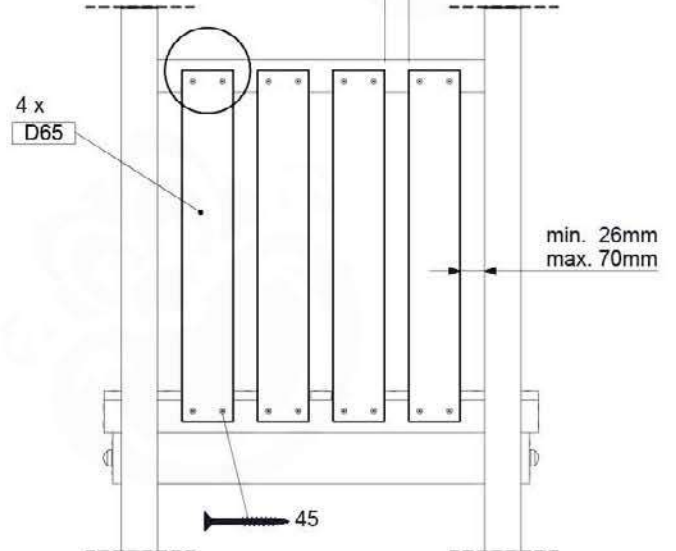

min. 26mm
max. 70mm