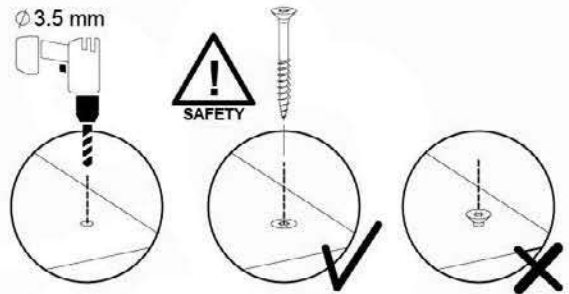

15 Clatter Bridge

CB01

(194_116)

	PartNo	PartName	QTY.
Hardware Pack 100_614	002_036	16mm Pan Head Tapping Screw T25	72
	002_220	Gap Point Screw T25 - 5x45	10
	002_223	Gap Point Screw T25 - 5x80	12
	003_034	M6 Washer	72
Other	022_911	Bridge Spacer	26
	121_114	BridgeLink Strap 210cm	3
Wood	C141	Beam 1410 mm	2
	D60	Board 600 mm	12
	D141	Board 1410 mm	2

Clatter Bridge - P02 - 11/11/2022 - v4