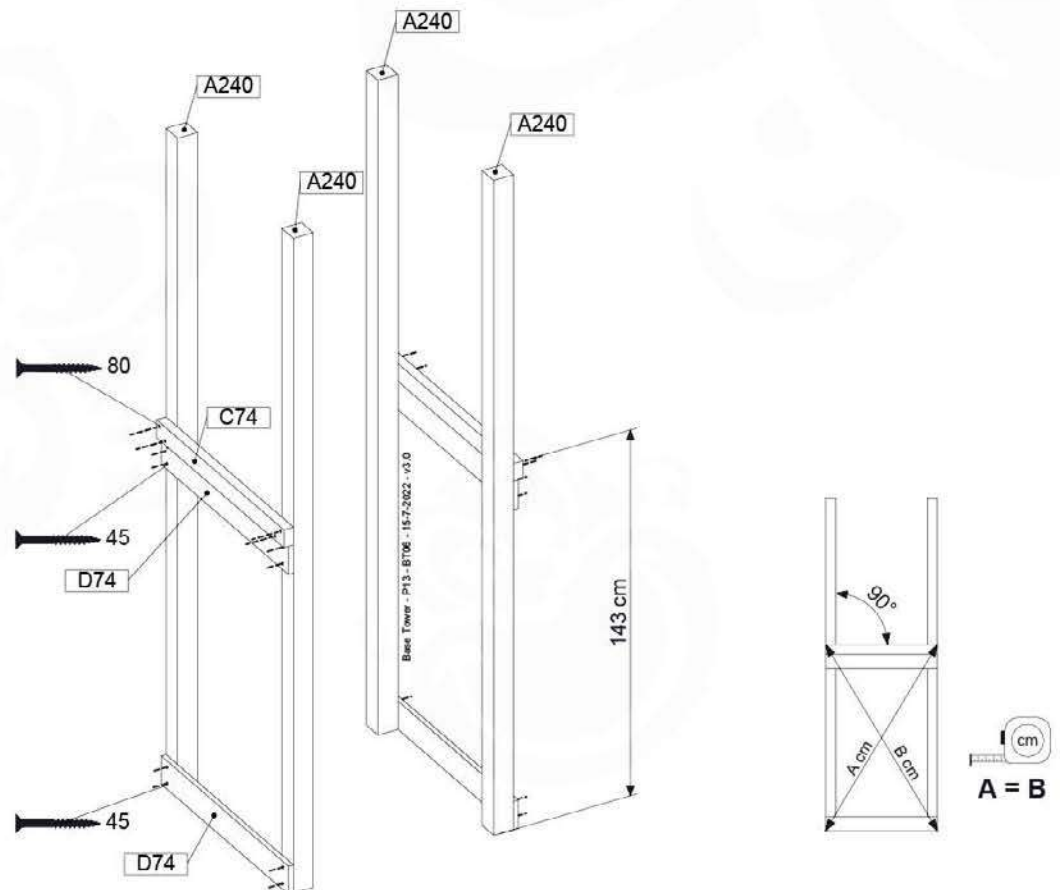

06 Playground Foundation

FD03

06-1

07 Base Tower

BT06

(194_100)

	PartNo	PartName	QTY.
Hardware Pack 100_600	001_406	Stealth Screw 8x45	6
	002_220	Gap Point Screw T25 - 5x45	72
	002_223	Gap Point Screw T25 - 5x80	16
Other	007_001	Ground-anchor	2
Hardware Pack 100_600	022_31x	bpc-base version 3	4
	022_84x	bpc cover	4
Wood	A240	Post 70x70 L2400	4
	C74	Beam 740 mm	4
	D60	Board 600 mm	10
	D74	Board 740 mm	8

Base Tower - P07 - BT06 - 15-2-2022 - v3.0

07-1

07-2

07-3

08 Balustrade (1x)

BL01

(194_101)

	PartNo	PartName	QTY.
Hardware Pack	002_220	Gap Point Screw T25 - 5x45	16
	100_601	002_223	Gap Point Screw T25 - 5x80
Timber	C74	Beam 740 mm	1
	D65	Board 650 mm	4