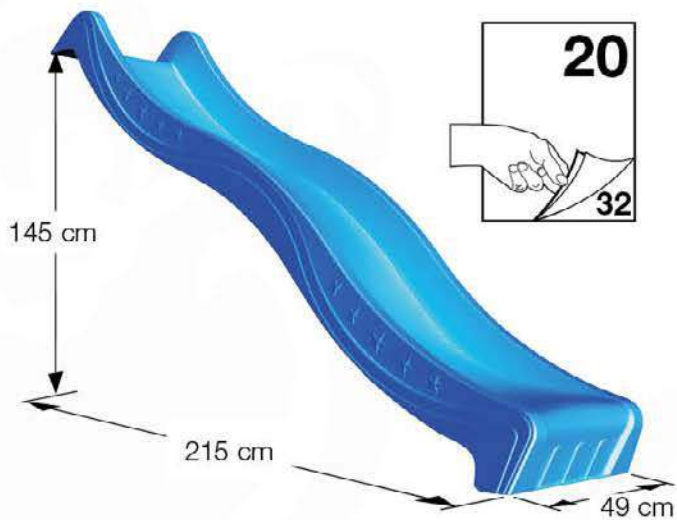

19 Add-on

Wavy Star Slide XXL

- 334_100 Yellow
- 334_200 Blue
- 334_300 Green
- 334_400 Red
- 334_500 Fuchsia
- 334_600 Dark Green

Fireman's Pole

201_275