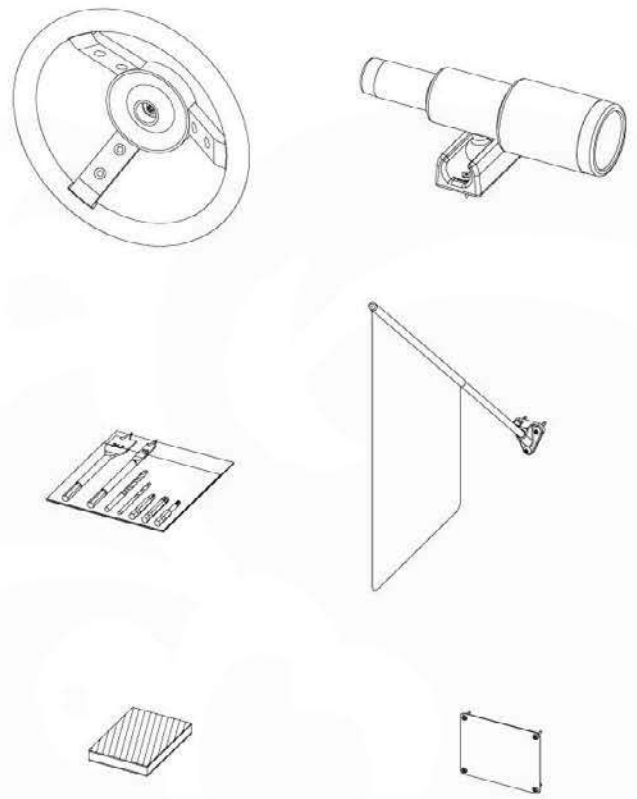

22 Accessories

AC01

(194_119)

	PartNo	PartName	QTY.
Hardware Pack 100_817	001_406	Stealth Screw 8x45	1
	002_041	Dome head screw 4.5 x 20 mm	3
	002_042	Dome head screw 3.5 x 13mm	4
	002_219	Gap Point Screw T25 - 5x30	2
Other	022_300	Steering Wheel	1
	022_800	Rail P/T 105	1
	022_910	Sandpad	1
	103_901	Logo ID Plate	1
	104_107	Tool Set Climbing Units	1
	120_024	Tower Flag	1
	122_302	Telescope	1

Accessory set - P02 - 05/07/2023 - v5