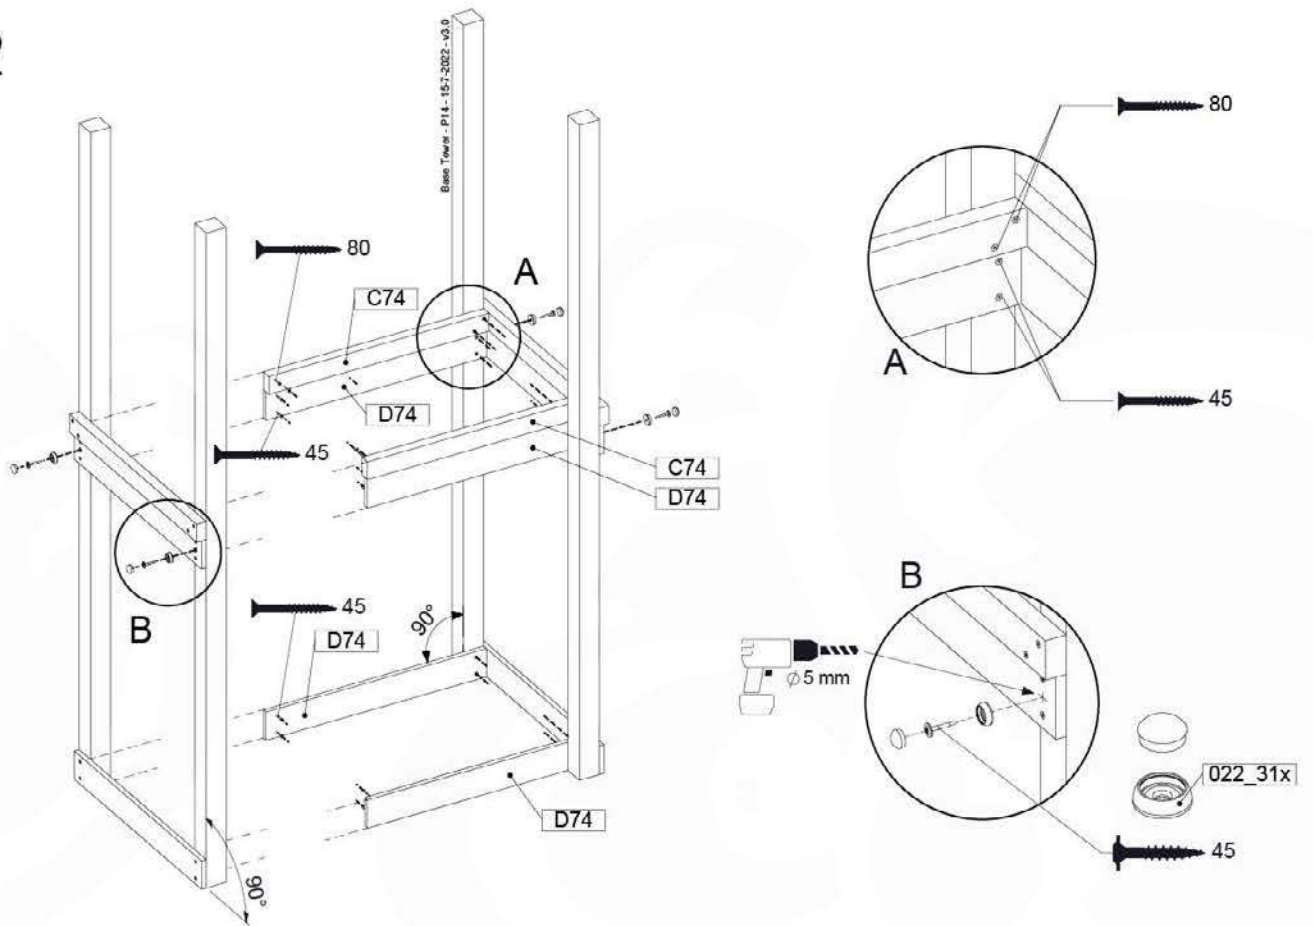

06 Playground Foundation

FD03

06-1

07 Base Tower

BT06

(194_100)

	PartNo	PartName	QTY.
Hardware Pack 100_600	001_406	Stealth Screw 8x45	6
	002_220	Gap Point Screw T25 - 5x45	72
	002_223	Gap Point Screw T25 - 5x80	16
Other	007_001	Ground-anchor	2
Hardware Pack 100_600	022_31x	bpc-base version 3	4
	022_84x	bpc cover	4
Wood	A240	Post 70x70 L2400	4
	C74	Beam 740 mm	4
	D60	Board 600 mm	10
	D74	Board 740 mm	8

Base Tower - P07 - BT06 - 15-2-2022 - v3.0

07-1

07-2

07-3

08 Balustrade (1x)

BL01

(194_101)

	PartNo	PartName	QTY.
Hardware Pack	002_220	Gap Point Screw T25 - 5x45	16
	100_601	002_223	Gap Point Screw T25 - 5x80
Timber	C74	Beam 740 mm	1
	D65	Board 650 mm	4