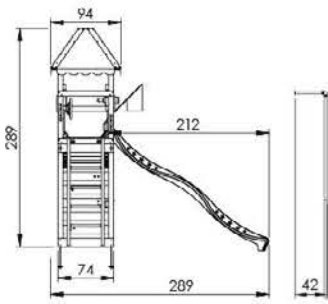

Assembly

Instructions

Jungle Explorer

809_802