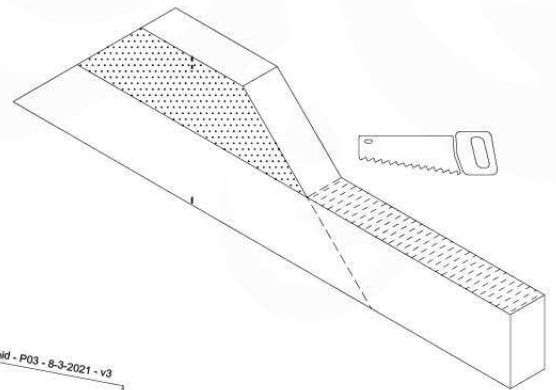

09 Roof Pyramid

RF05

(194_109)

	PartNo	PartName	QTY.
Hardware Pack 100_607	002_219	Gap Point Screw T25 - 5x30	32
	002_220	Gap Point Screw T25 - 5x45	8
	002_223	Gap Point Screw T25 - 5x80	6
Other	123_220	Canvas sheet 735 x 1365mm (fits 2 sides)	2
Wood	C62	Beam 620 mm	1
	D74	Board 740 mm	8

Roof Pyramid - P02 - 8-3-2021 - v3

09-1