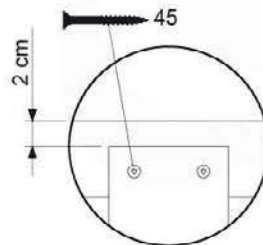

11 Balustrade (2x)

BL01

(194_101)

	PartNo	PartName	QTY.	
Hardware Pack	002_220	Gap Point Screw T25 - 5x45	16	
	100_601	002_223	Gap Point Screw T25 - 5x80	4
Timber	C74	Beam 740 mm	1	
	D65	Board 650 mm	4	

Balustrade 80 - PC2 U - 15-7-2022 - v4

11-1

min. 26mm
max. 70mm