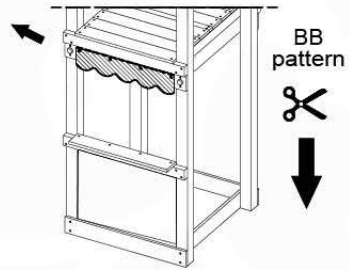

13-2

13-3

! Scale of print may not be accurate.
Druckformat kann abweichen.
Les tailles imprimées peuvent varier.
Printformaat kan afwijken.