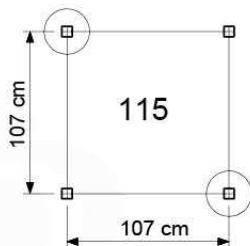

18 Ground Anchors

GA03

BASE TOWERS