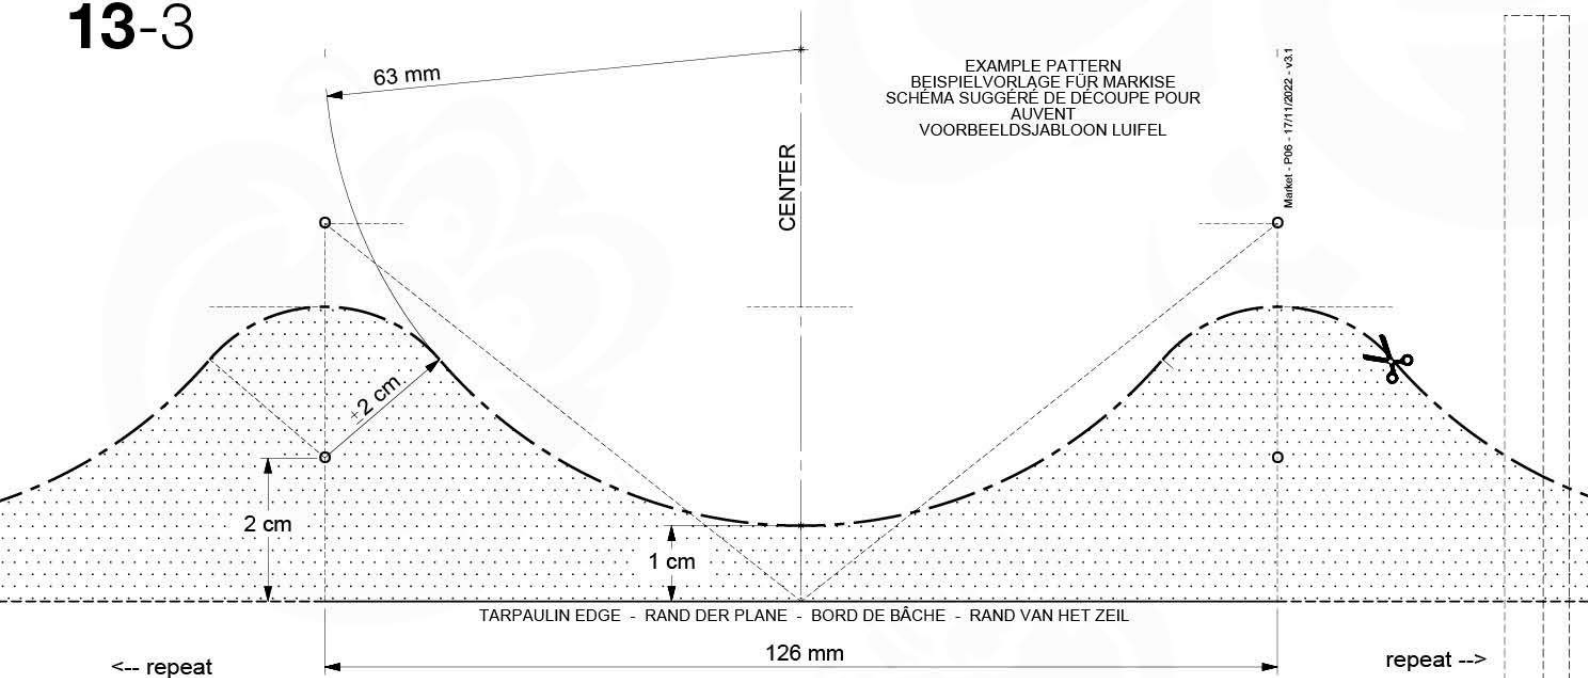

13-3

! Scale of print may not be accurate.
Druckformat kann abweichen.
Les tailles imprimées peuvent varier.
Printformaat kan afwijken.