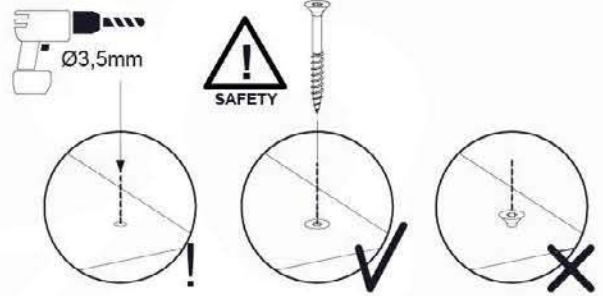

10 Base Tower

BT01

(194_100)

	PartNo	PartName	QTY.
Hardware Pack 100_600	001_406	Stealth Screw 8x45	6
	002_220	Gap Point Screw T25 - 5x45	76
	002_223	Gap Point Screw T25 - 5x80	16
Other	007_001	Ground-anchor	2
Hardware Pack 100_600	022_31x	bpc-base version 3	4
	022_84x	bpc cover	4
Wood	A200	Post 70x70 L2000	4
	C74	Beam 740 mm	4
	D60	Board 600 mm	10
	D74	Board 740 mm	8

Base Tower - P02 - BT01 - 15-7-2022 - v3.0