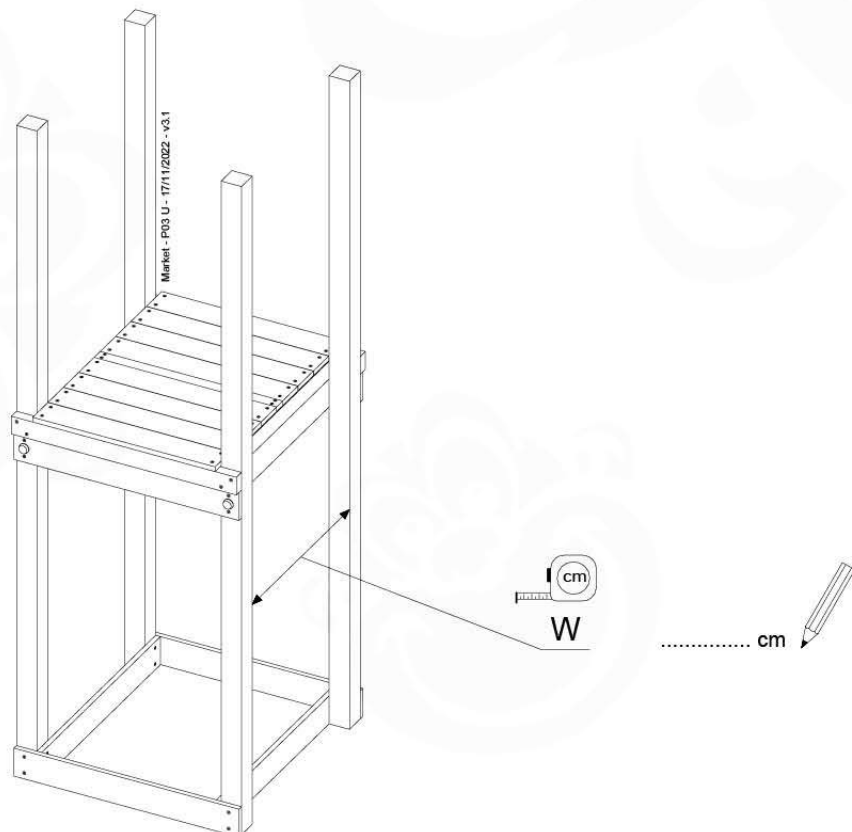

13 Market

MT01

(194_113)

	PartNo	PartName	QTY.
Hardware Pack 100_611	002_220	Gap Point Screw T25 - 5x45	4
	002_223	Gap Point Screw T25 - 5x80	4
	002_308	Gap Point Screw T25 - 5x20	8
	023_031	Finishing Washer GPS 5.0	8
Other	123_220	Canvas sheet 735x1365	1
Wood	C74	Beam 740 mm	1
	D60	Board 600 mm	1

Market - P14U - 17/11/2022 - v3.1

13-1