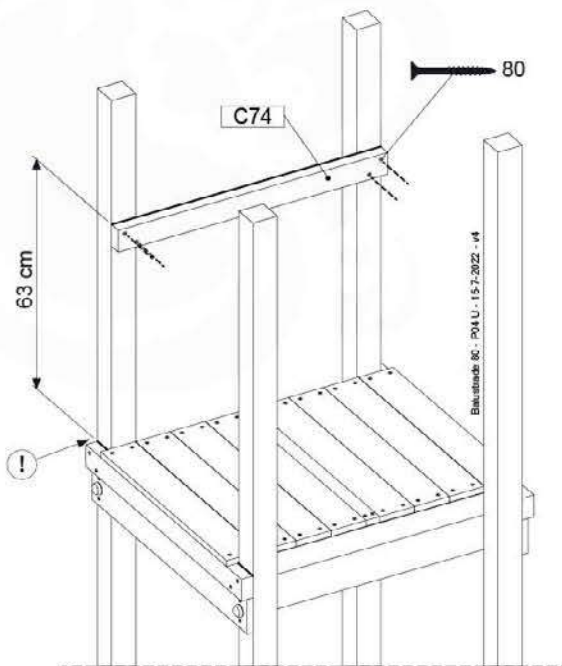

min. 26mm
max. 70mm