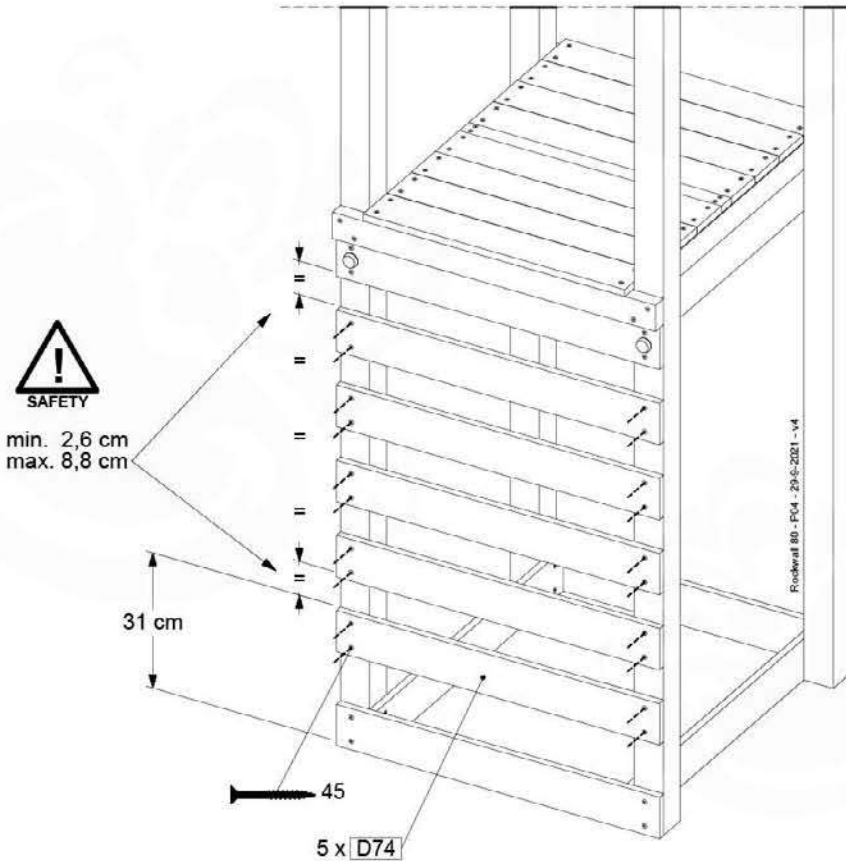

12 Rock Wall

RW02

(194_105)

	PartNo	PartName	QTY.
Hardware pack 100_604	001_102	Washer Head Screw T40 M8x30	8
	002_220	Gap Point Screw T25 - 5x45	24
	002_223	Gap Point Screw T25 - 5x80	4
	003_010	M8 spring lock washer	8
	004_050	M8 22mm Drive in Nut	8
Other	022_50x	Climbing Rock	4
	120_102	Handgrip set (2x Complete)	1
Timber	C74	Beam 740 mm	1
	D74	Board 740 mm	5

Rockwall 80 - P02 - 29-9-2021 - v4

12-1