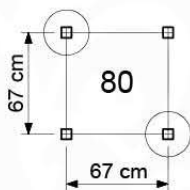

18 Ground Anchors

GA03

BASE TOWERS