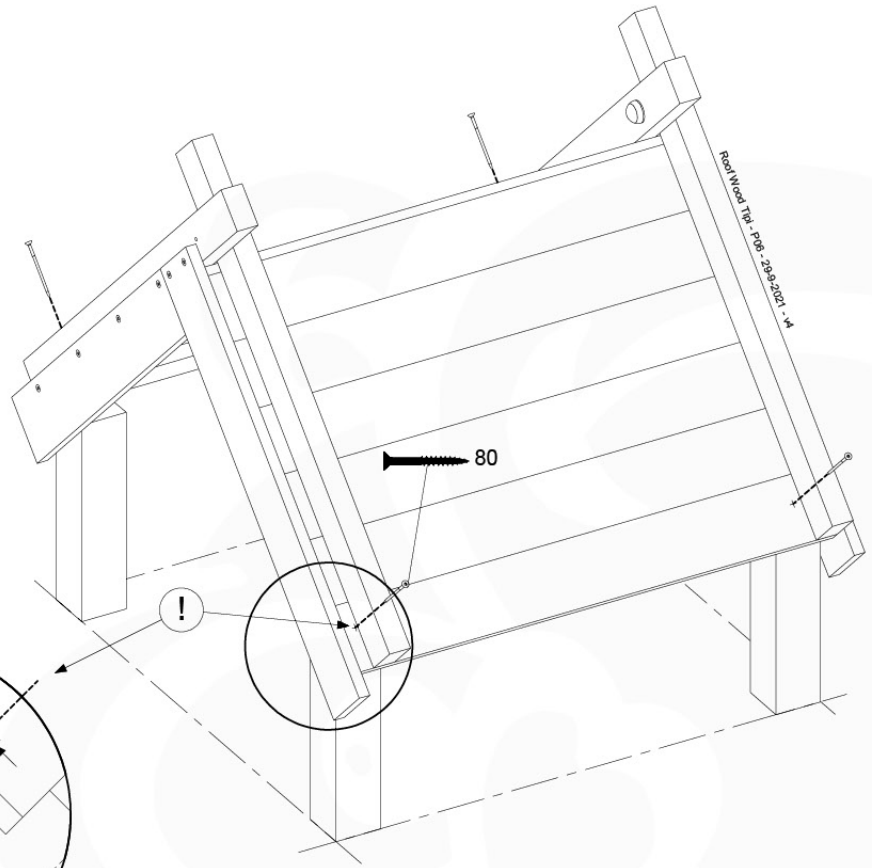

Base Tower - P04 - BT03 - 18-12-2020 - v3.0

07-1

07-2

07-3

08 Balustrade (2x)

BL01

(194_101)

	PartNo	PartName	QTY.
Hardware Pack 100_601	002_220	Gap Point Screw T25 - 5x45	16
	002_223	Gap Point Screw T25 - 5x80	4
Wood	C74	Beam 740 mm	1
	D65	Board 650 mm	4

Balustrade AL - P02 U - 28-7-2021 - v3.0

08-1

09-2

09-3

09-4

09-5

10 Ladder

LA02