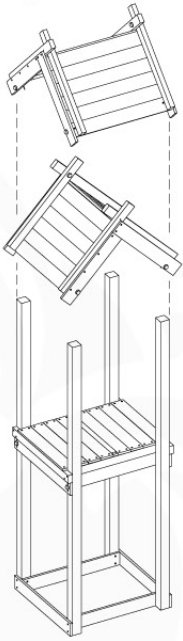

	PartNo	PartName	QTY.
Hardware Pack 100_600	001_406	Stealth Screw 8x45	6
	002_220	Gap Point Screw T25 - 5x45	72
	002_223	Gap Point Screw T25 - 5x80	16
Other	007_001	Ground-anchor	2
Hardware Pack 100_600	022_31x	bpc-base version 3	4
	022_84x	bpc cover	4
Wood	A220	Post 70x70 L2200	4
	C74	Beam 740 mm	4
	D60	Board 600 mm	10
	D74	Board 740 mm	8

Base Tower - P04 - BT03 - 18-12-2020 - v3.0

07-1

07-2

07-3

08 Balustrade (2x)

BL01

(194_101)

	PartNo	PartName	QTY.
Hardware Pack 100_601	002_220	Gap Point Screw T25 - 5x45	16
	002_223	Gap Point Screw T25 - 5x80	4
Wood	C74	Beam 740 mm	1
	D65	Board 650 mm	4

Balustrade AL - P02 U - 28-7-2021 - v3.0

08-1

09-2

09-3

09-4

09-5

10 Ladder

LA02

(194_103)

	PartNo	PartName	QTY.
Hardware Pack 100_603	001_404	Stealth Screw 8x30	4
	002_219	Gap Point Screw T25 - 5x30	4
	002_220	Gap Point Screw T25 - 5x45	6
	002_223	Gap Point Screw T25 - 5x80	4
Other	005_03x	Ladder Rung Y/B/G/R	3
	005_522	Connection Bracket Mini Market	2
	022_835	Rung Cap	6
	120_102	Handgrip set (2x Complete)	1
Wood	C74	Beam 740 mm	1
	C130	Beam 1300 mm	2