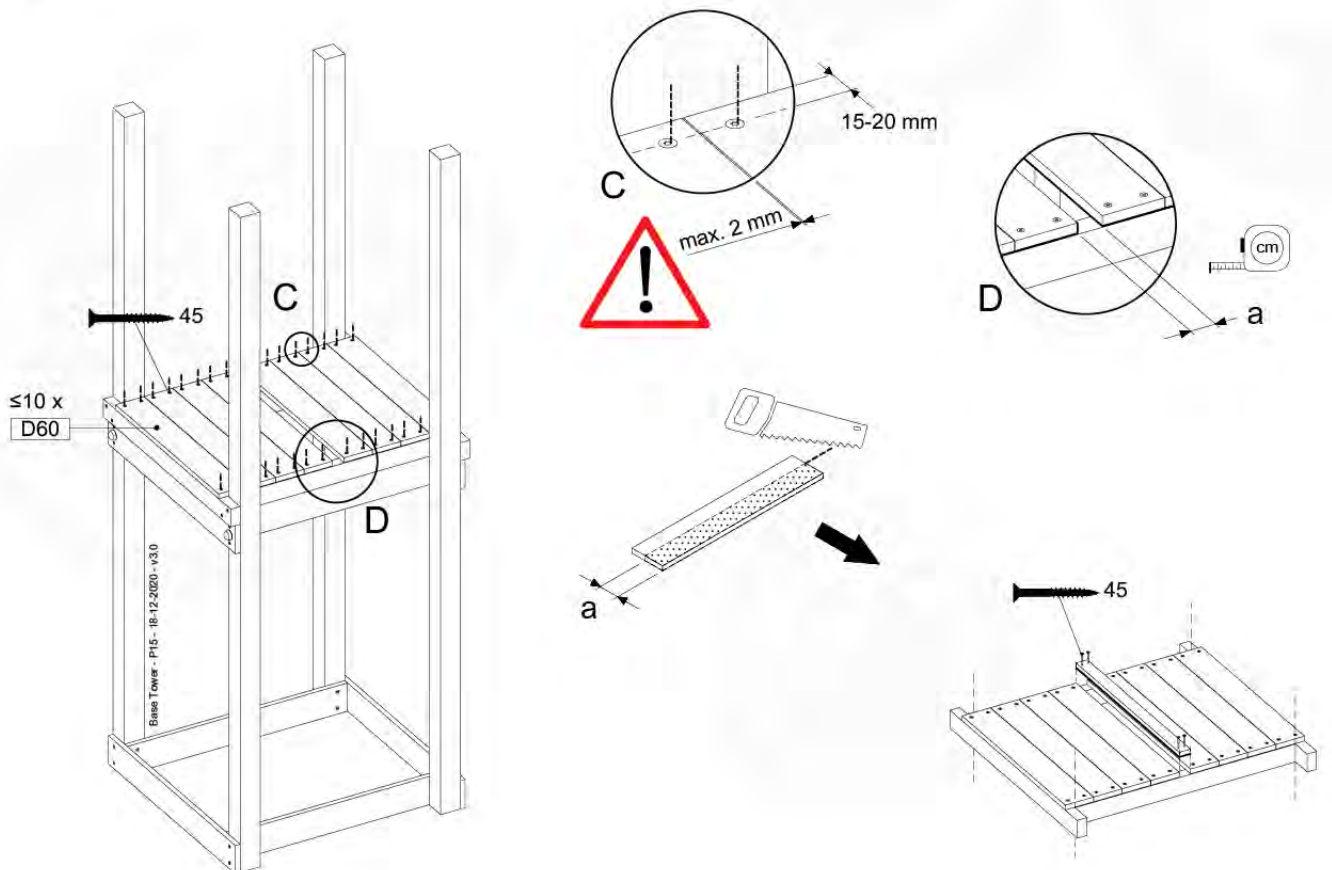

Base Tower - P04 - BT03 - 18-12-2020 - v3.0

07-1

07-2

07-3

08 Balustrade (2x)

BL01

(194_101)

	PartNo	PartName	QTY.
Hardware Pack 100_601	002_220	Gap Point Screw T25 - 5x45	16
	002_223	Gap Point Screw T25 - 5x80	4
Wood	C74	Beam 740 mm	1
	D65	Board 650 mm	4