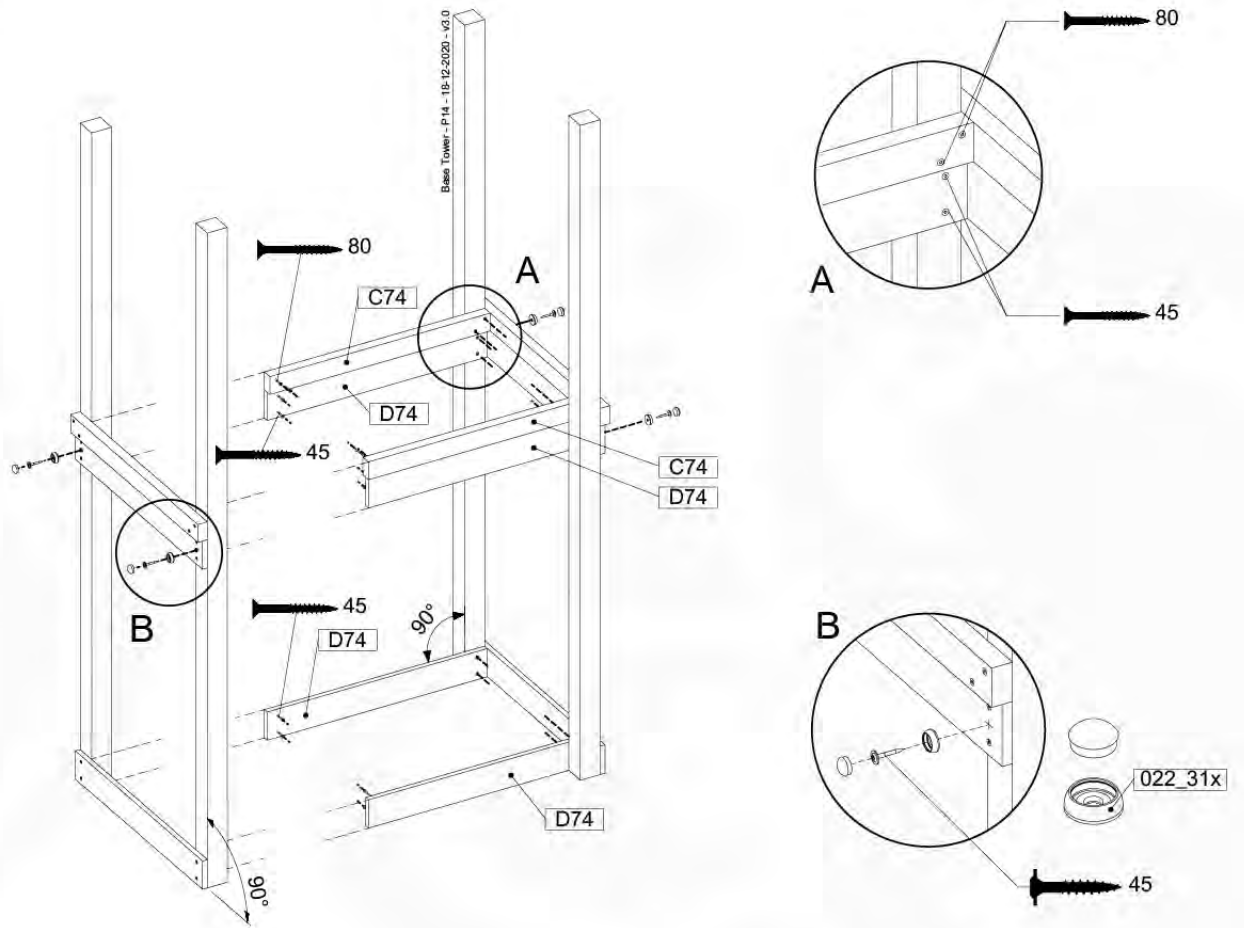

	PartNo	PartName	QTY.
Hardware Pack 100_600	001_406	Stealth Screw 8x45	6
	002_220	Gap Point Screw T25 - 5x45	72
	002_223	Gap Point Screw T25 - 5x80	16
Other	007_001	Ground-anchor	2
Hardware Pack 100_600	022_31x	bpc-base version 3	4
	022_84x	bpc cover	4
Wood	A220	Post 70x70 L2200	4
	C74	Beam 740 mm	4
	D60	Board 600 mm	10
	D74	Board 740 mm	8

Base Tower - P04 - BT03 - 18-12-2020 - v3.0

07-1

07-2

07-3

08 Balustrade (2x)

BL01

(194_101)

	PartNo	PartName	QTY.
Hardware Pack 100_601	002_220	Gap Point Screw T25 - 5x45	16
	002_223	Gap Point Screw T25 - 5x80	4
Wood	C74	Beam 740 mm	1
	D65	Board 650 mm	4