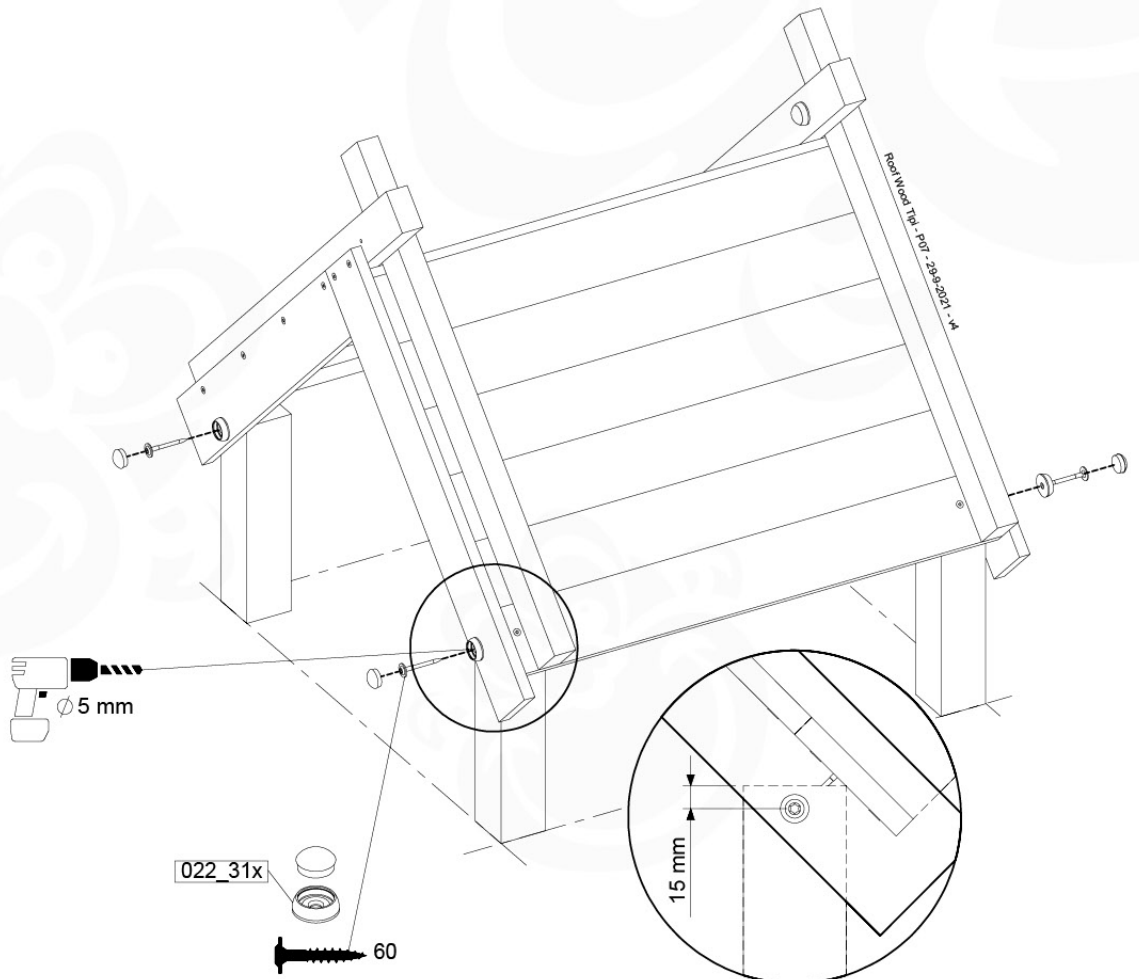

Base Tower - P04 - BT03 - 18-12-2020 - v3.0

07-1

07-2

07-3

08 Balustrade (2x)

BL01

(194_101)

	PartNo	PartName	QTY.
Hardware Pack 100_601	002_220	Gap Point Screw T25 - 5x45	16
	002_223	Gap Point Screw T25 - 5x80	4
Wood	C74	Beam 740 mm	1
	D65	Board 650 mm	4

Balustrade AL - P02 U - 28-7-2021 - v3.0

08-1

09-2

09-3

09-4

09-5

10 Ladder

LA02