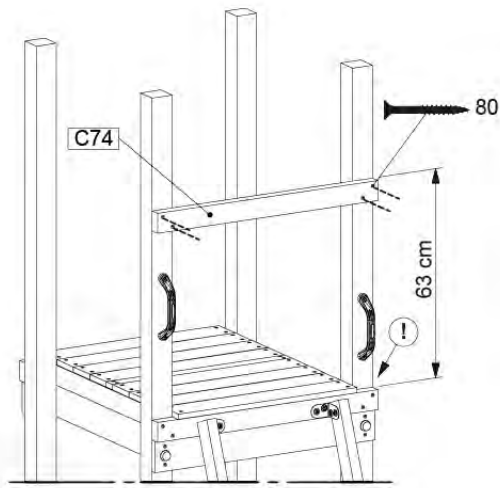

Ladder - P02 125 - 27-9-2021 - v4

10-1

Ladder - P04 125 - 27-9-2021 - v4

10-2

10-3

10-4

11 Picnic PC01

(194_117)

	PartNo	PartName	QTY.
Hardware Pack 100_615	002_220	Gap Point Screw T25 - 5x45	20
	002_223	Gap Point Screw T25 - 5x80	8
Wood	C62	Beam 620 mm	2
	D60	Board 600 mm	4
	D74	Board 740 mm	1

Picnic - P102 - 3-8-2021 - v3