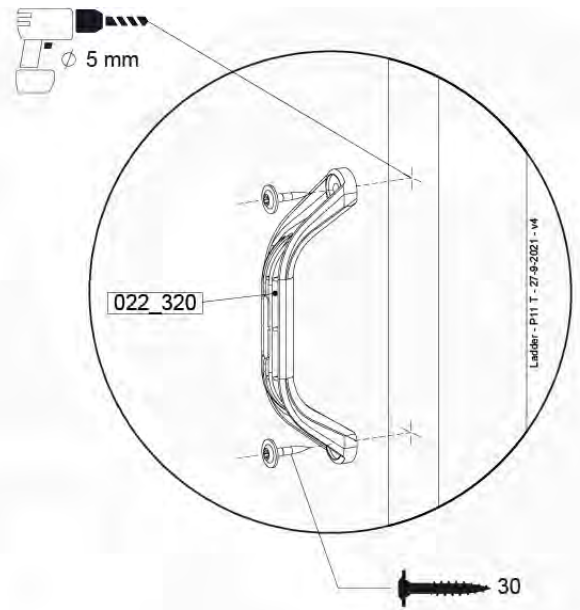

10-4

11 Picnic PC01

(194_117)

	PartNo	PartName	QTY.
Hardware Pack 100_615	002_220	Gap Point Screw T25 - 5x45	20
	002_223	Gap Point Screw T25 - 5x80	8
Wood	C62	Beam 620 mm	2
	D60	Board 600 mm	4
	D74	Board 740 mm	1

Picnic - P102 - 3-8-2021 - v3