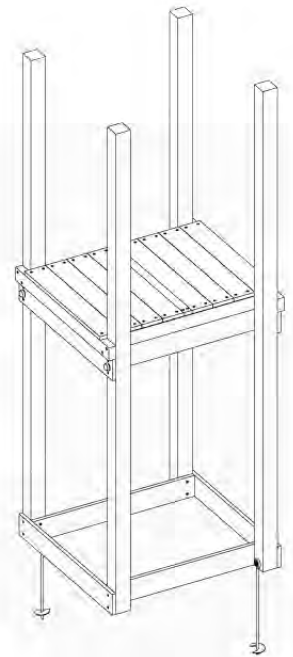

06 Playground Foundation

FD01

06-1

Foundation Plan - FIG. 2/11-2020 - 18

18 | Foundation Plan 2/11

07 Base Tower

BT03

(194_100)

	PartNo	PartName	QTY.
Hardware Pack 100_600	001_406	Stealth Screw 8x45	6
	002_220	Gap Point Screw T25 - 5x45	72
	002_223	Gap Point Screw T25 - 5x80	16
Other	007_001	Ground-anchor	2
Hardware Pack 100_600	022_31x	bpc-base version 3	4
	022_84x	bpc cover	4
Wood	A220	Post 70x70 L2200	4
	C74	Beam 740 mm	4
	D60	Board 600 mm	10
	D74	Board 740 mm	8

Base Tower - P04 - BT03 - 18-12-2020 - v3.0

07-1

07-2

07-3

08 Balustrade (2x)

BL01

(194_101)

	PartNo	PartName	QTY.
Hardware Pack 100_601	002_220	Gap Point Screw T25 - 5x45	16
	002_223	Gap Point Screw T25 - 5x80	4
Wood	C74	Beam 740 mm	1
	D65	Board 650 mm	4