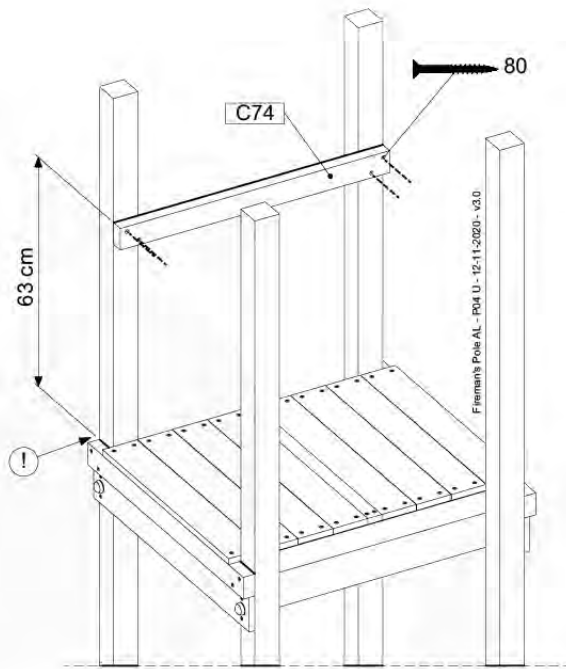

18-1

19 Accessories

AC01

(194_119)

	PartNo	PartName	QTY.
Hardware Pack 100_617	001_406	Stealth Screw 8x45	1
	002_041	Dome head screw 4.5 x 20 mm	3
	002_042	Dome head screw 3.5 x 13mm	4
	002_219	Gap Point Screw T25 - 5x30	2
Other	022_300	Steering Wheel	1
	022_800	Rail P/T 105	1
	022_910	Sandpad	1
	103_901	Logo ID Plate	1
	104_107	Tool Set Climbing Units	1
	120_024	Tower Flag	1
	122_302	Telescope	1

Accessory set - POF - 28-9-2021 - v4