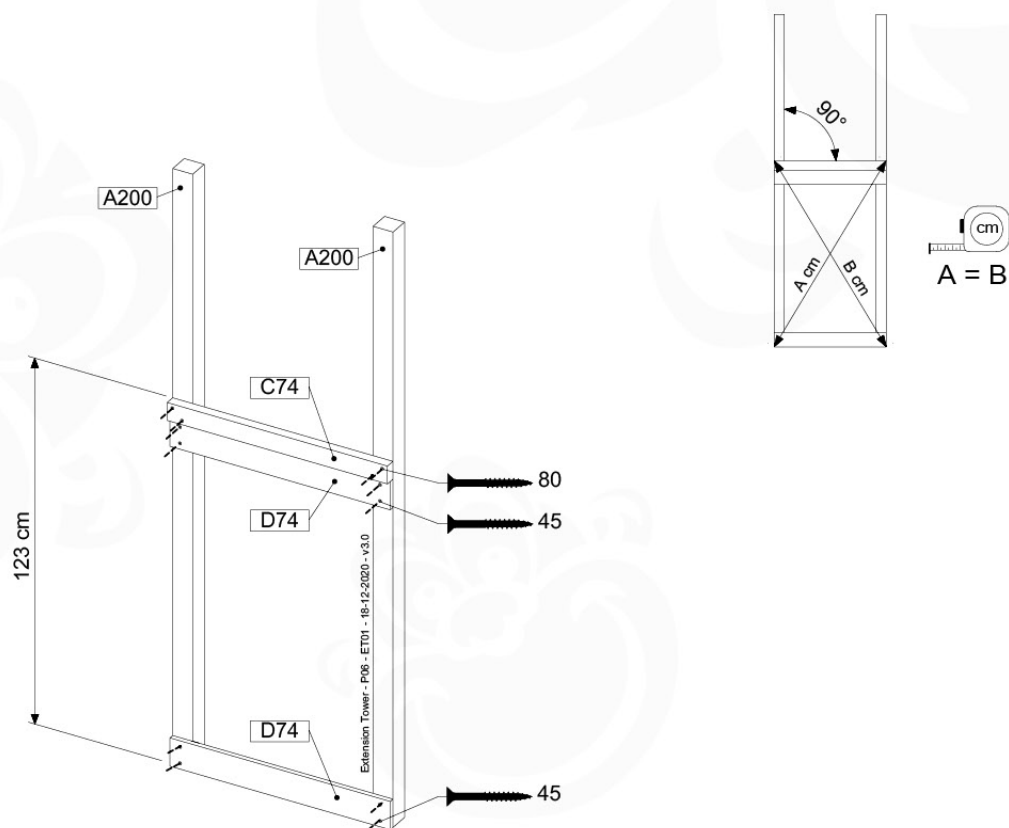

08 Extended Tower

ET01

(194_100)

	PartNo	PartName	QTY.
Hardware Pack 100_600	001_406	Stealth Screw 8x45	4
	002_220	Gap Point Screw T25 - 5x45	60
	002_223	Gap Point Screw T25 - 5x80	12
Other	007_001	Ground-anchor	2
Hardware Pack 100_600	022_31x	bpc-base version 3	2
	022_84x	bpc cover	2
Wood	A200	Post 70x70 L2000	2
	C74	Beam 740 mm	3
	D60	Board 600 mm	9
	D74	Board 740 mm	6

Extension Tower - P02 - ET01 - 18-12-2020 - v3.0

08-1