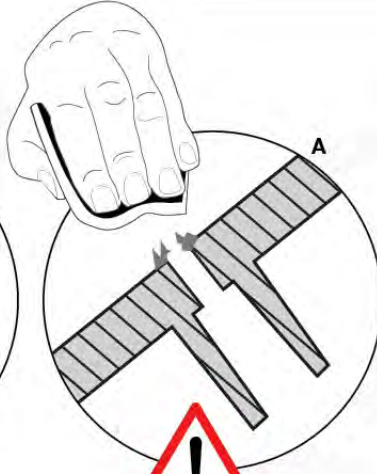

17-4

18 Firemans Pole

FP01

(201_275)

	PartNo	PartName	QTY.
Other	201_275	Fireman's Pole kit	1
Timber	C70	Beam 700 mm	1

DL_Fireman's Pole 70 - FP02 UL - 6-4-2022 - v1