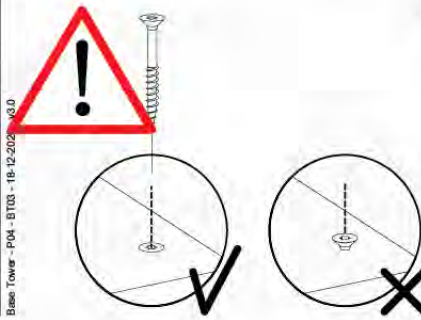

# 07 Base Tower

BT03

( 194\_100 )

	PartNo	PartName	QTY.
Hardware Pack 100_600	001_406	Stealth Screw 8x45	6
	002_220	Gap Point Screw T25 - 5x45	72
	002_223	Gap Point Screw T25 - 5x80	16
Other	007_001	Ground-anchor	2
Hardware Pack 100_600	022_31x	bpc-base version 3	4
	022_84x	bpc cover	4
Wood	A220	Post 70x70 L2200	4
	C74	Beam 740 mm	4
	D60	Board 600 mm	10
	D74	Board 740 mm	8