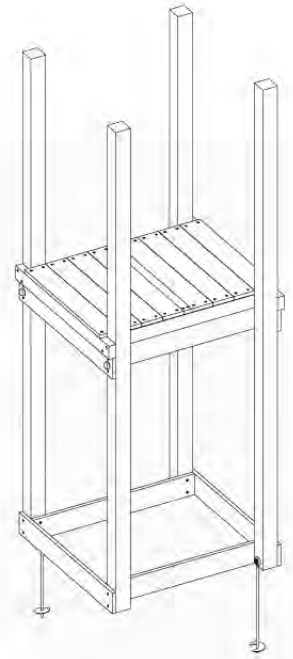

# 07 Base Tower

BT03

( 194\_100 )

	PartNo	PartName	QTY.
Hardware Pack 100_600	001_406	Stealth Screw 8x45	6
	002_220	Gap Point Screw T25 - 5x45	72
	002_223	Gap Point Screw T25 - 5x80	16
Other	007_001	Ground-anchor	2
Hardware Pack 100_600	022_31x	bpc-base version 3	4
	022_84x	bpc cover	4
Wood	A220	Post 70x70 L2200	4
	C74	Beam 740 mm	4
	D60	Board 600 mm	10
	D74	Board 740 mm	8