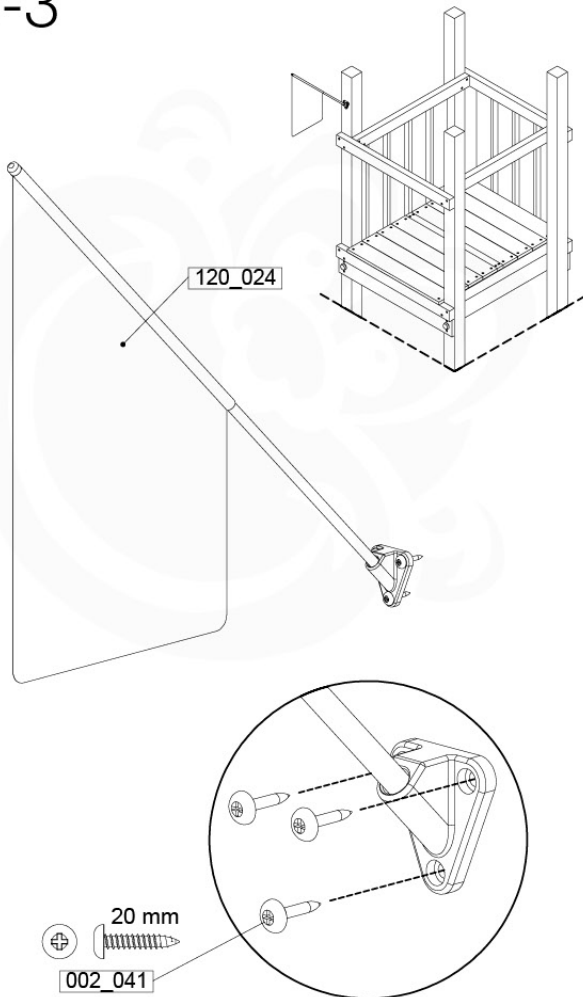

19-1

19-2

Accessory set - P03 - 29-9-2021 - v4

19-3

19-4

Accessory set - P04 - 29-9-2021 - v4