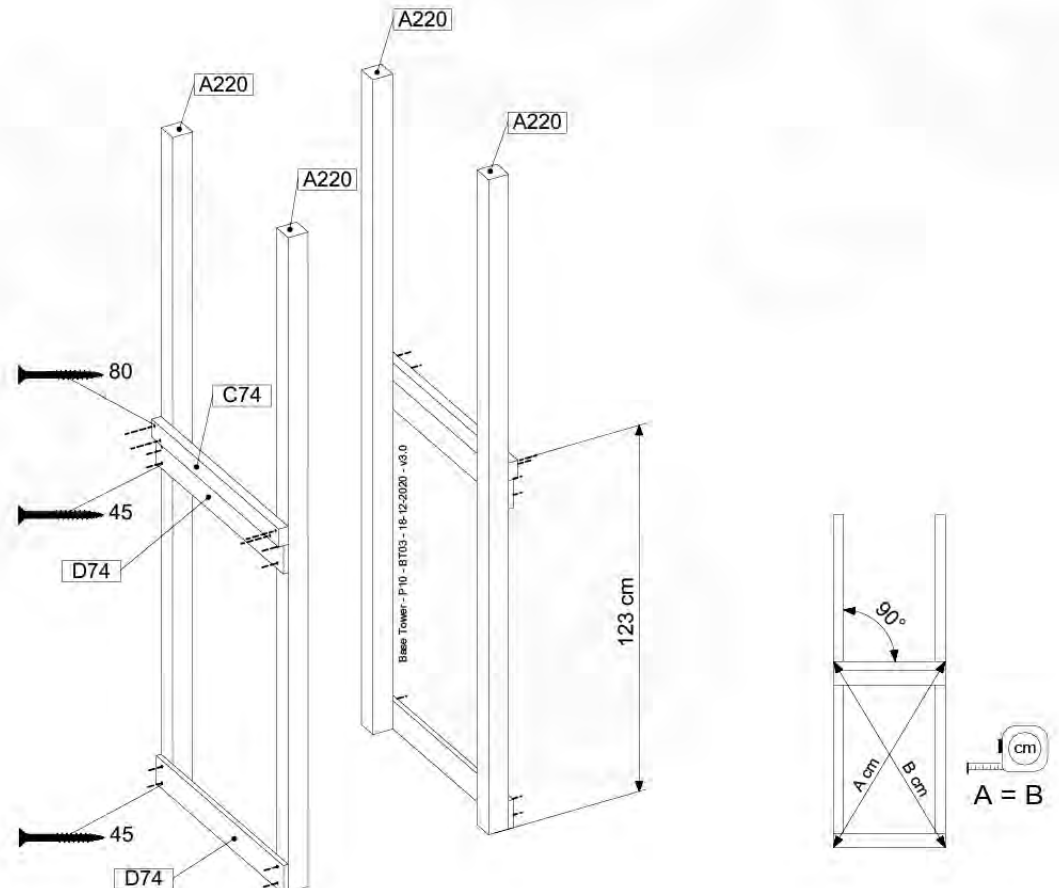

07 Base Tower

BT03

(194_100)

	PartNo	PartName	QTY.
Hardware Pack 100_600	001_406	Stealth Screw 8x45	6
	002_220	Gap Point Screw T25 - 5x45	72
	002_223	Gap Point Screw T25 - 5x80	16
Other	007_001	Ground-anchor	2
Hardware Pack 100_600	022_31x	bpc-base version 3	4
	022_84x	bpc cover	4
Wood	A220	Post 70x70 L2200	4
	C74	Beam 740 mm	4
	D60	Board 600 mm	10
	D74	Board 740 mm	8

Base Tower - P04 - BT03 - 18-12-2020 - v3.0

07-1