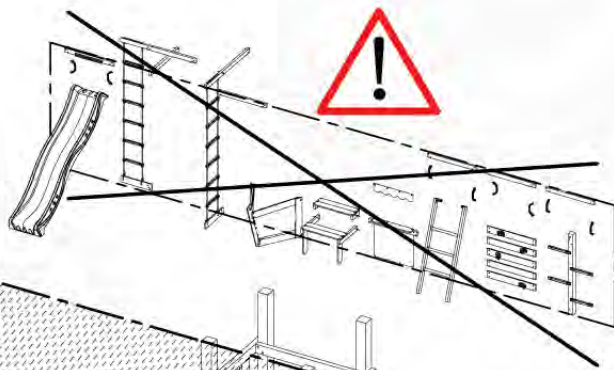

# 05-6

	PartNo	PartName	QTY.
Hardware Pack	001_406	Stealth Screw 8x45	4
	001_417	Stealth Screw 8x80	4
	001_422	Stealth Screw 8x137	3
	002_220	Gap Point Screw T25 - 5x45	12
	002_223	Gap Point Screw T25 - 5x80	6
Other	005_528	Swing Beam Bracket 7x7	1
	005_529	Swing Beam Bracket 9x9	1
	007_001	Ground-anchor	2
Hardware Pack	022_31x	bpc-base version 3	2
	022_84x	bpc cover	2
	023_031	Finishing Washer GPS 5.0	2
Other	101_003	Swing hook with Carabiner	4