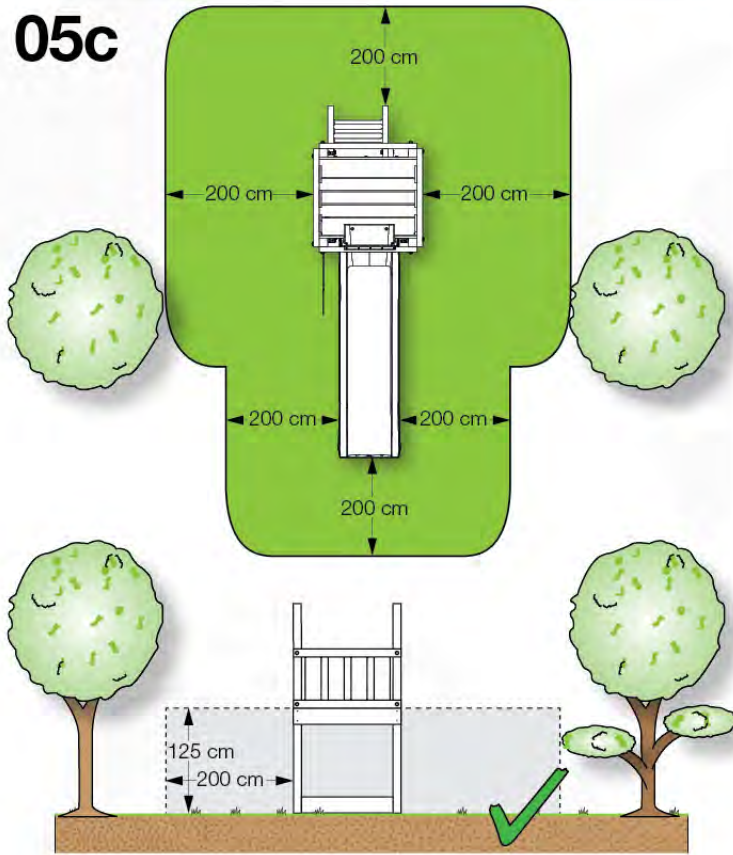

05 Safe Playground

05a

05b

05c

05d

05e