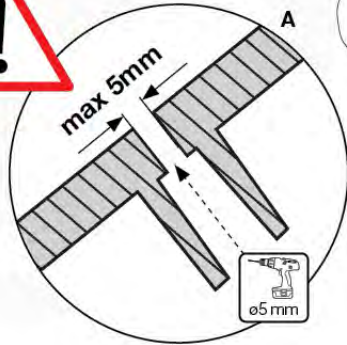

17-4

18 Firemans Pole

FP01

(201_275)

	PartNo	PartName	QTY.
Other	201_275	Fireman's Pole kit	1
Timber	C70	Beam 700 mm	1

DL_Fireman's Pole 70 - FP02 UL - 6-4-2022 - v1