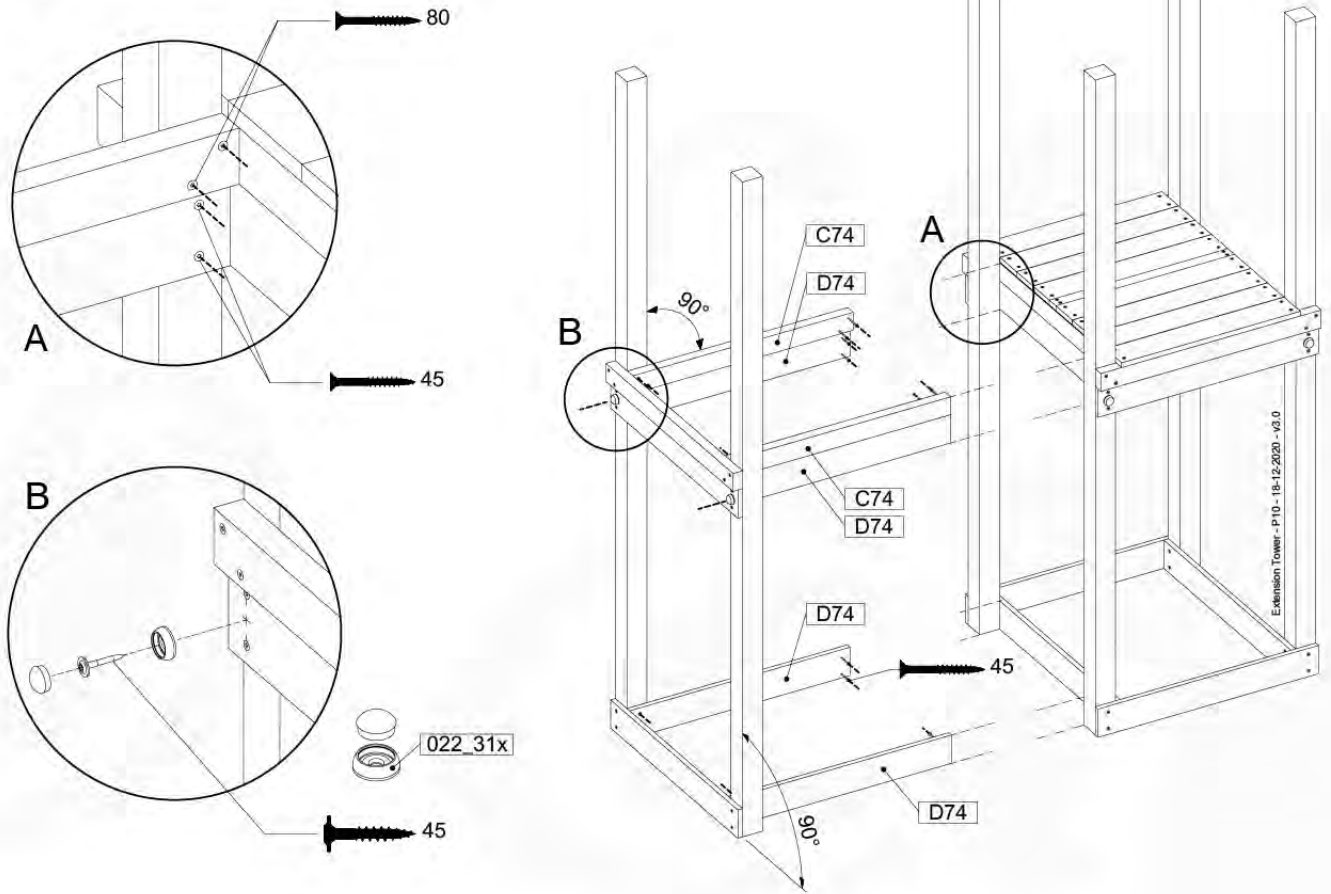

Base Tower - P04 - BT03 - 18-12-2020 - v3.0

07-1

07-2

07-3

08 Extended Tower

ET01

(194_100)

	PartNo	PartName	QTY.
Hardware Pack 100_600	001_406	Stealth Screw 8x45	4
	002_220	Gap Point Screw T25 - 5x45	60
	002_223	Gap Point Screw T25 - 5x80	12
Other	007_001	Ground-anchor	2
Hardware Pack 100_600	022_31x	bpc-base version 3	2
	022_84x	bpc cover	2
Wood	A200	Post 70x70 L2000	2
	C74	Beam 740 mm	3
	D60	Board 600 mm	9
	D74	Board 740 mm	6

Extension Tower - P02 - ET01 - 18-12-2020 - v3.0

Working with All Extension Towers

08-1

08-2

08-3

09 Balustrade (1x)

BL01

(194_101)

	PartNo	PartName	QTY.
Hardware Pack 100_601	002_220	Gap Point Screw T25 - 5x45	16
	002_223	Gap Point Screw T25 - 5x80	4
Timber	C74	Beam 740 mm	1
	D65	Board 650 mm	4

Balustrade 80 - P04 U - 13/01/2022 - v4