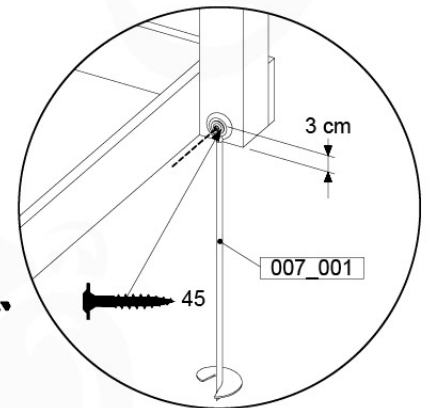

Assembly Package Tower
194_100

Tower Anchors - P03 - 23-2-2022 - v3

15-1

Tower Anchors - P07 - 23-2-2022 - v3

15-2

24h ↓

16 Add-on

Wavy Star Slide XL