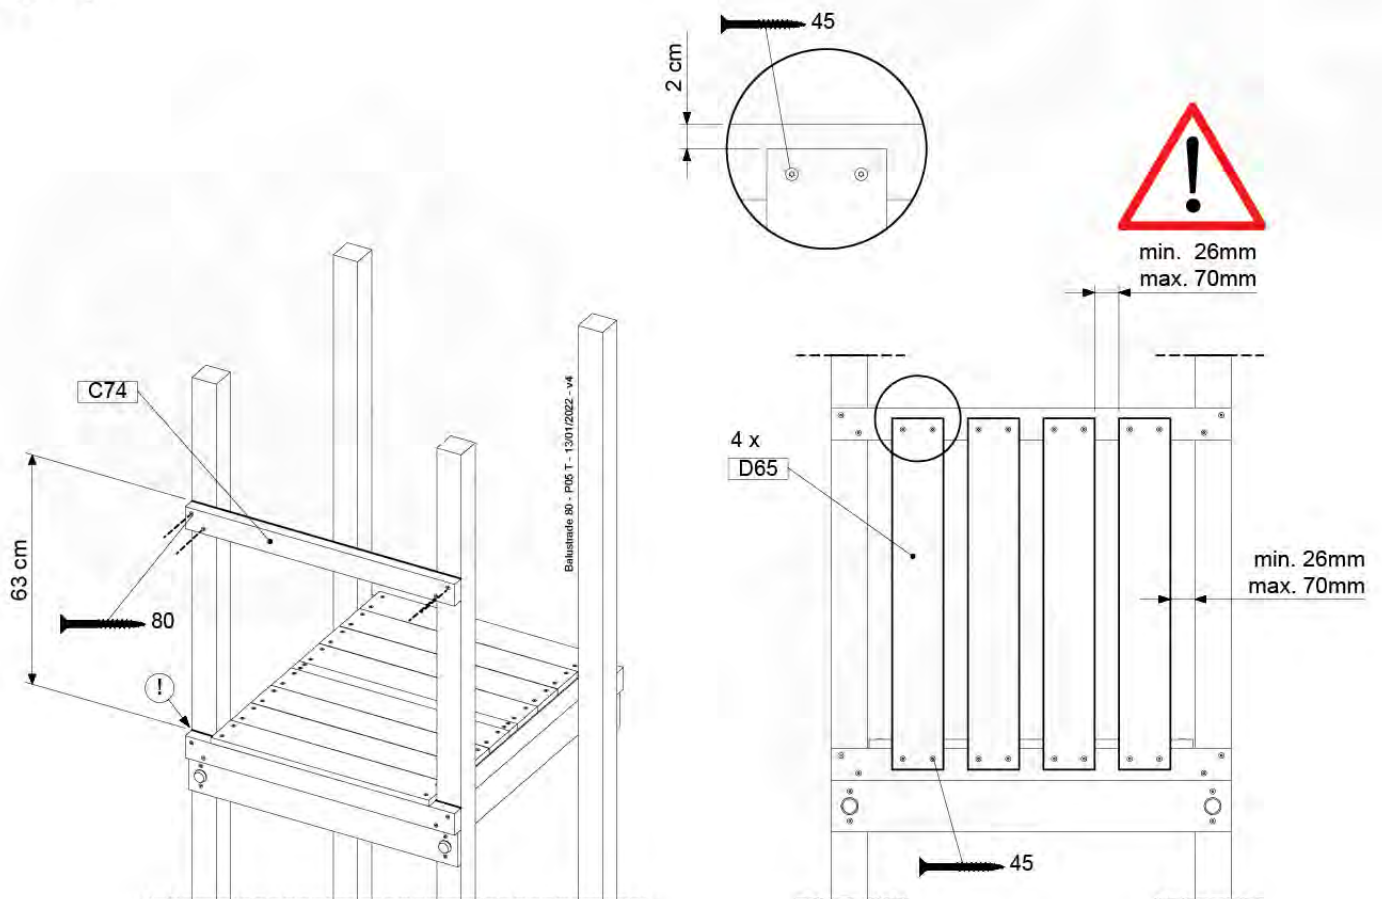

10 Balustrade (2x)

BL02

(194_101)

	PartNo	PartName	QTY.
Hardware Pack 100_601	002_220	Gap Point Screw T25 - 5x45	16
	002_223	Gap Point Screw T25 - 5x80	4
Timber	C74	Beam 740 mm	1
	D65	Board 650 mm	4

Balustrade 80 - P03 T - 1301/2022 - v4

10-1