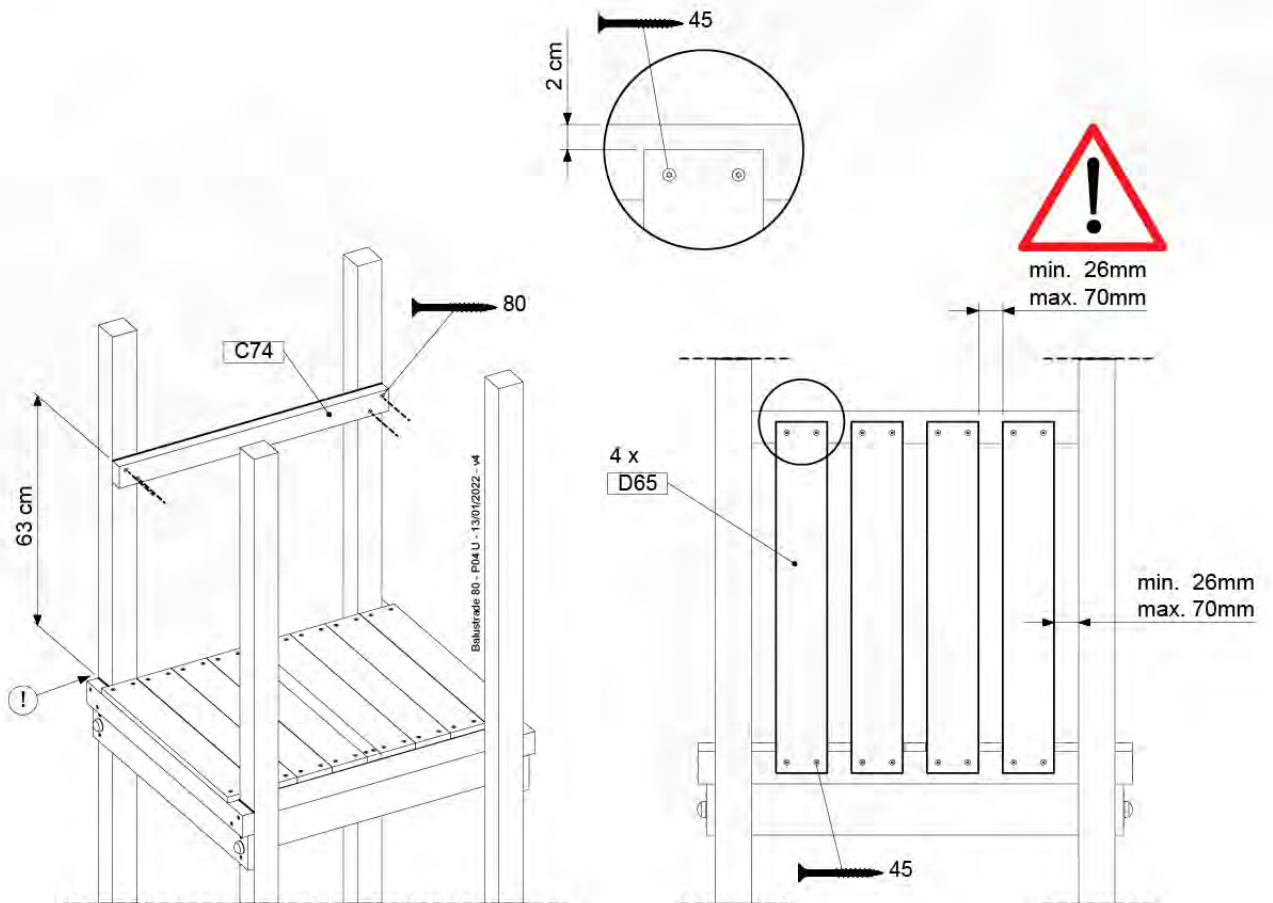

09 Balustrade (1x)

BL01

(194_101)

	PartNo	PartName	QTY.
Hardware Pack 100_601	002_220	Gap Point Screw T25 - 5x45	16
	002_223	Gap Point Screw T25 - 5x80	4
Timber	C74	Beam 740 mm	1
	D65	Board 650 mm	4

Balustrade 80 - P04 U - 13/01/2022 - v4

09-1