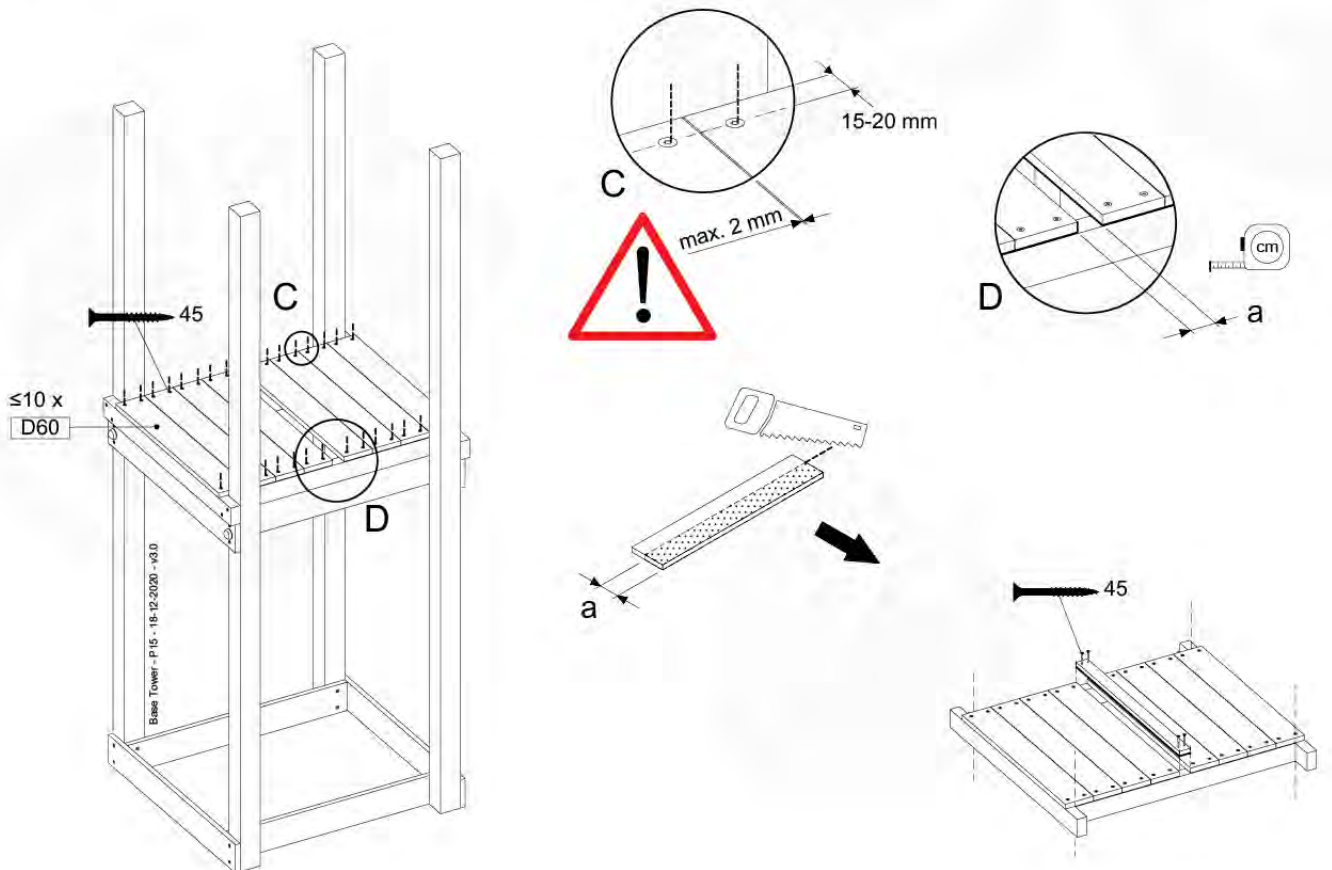

Base Tower - P04 - BT03 - 18-12-2020 - v3.0

07-1

07-2

07-3

08 Extended Tower

ET01

(194_100)

	PartNo	PartName	QTY.
Hardware Pack 100_600	001_406	Stealth Screw 8x45	4
	002_220	Gap Point Screw T25 - 5x45	60
	002_223	Gap Point Screw T25 - 5x80	12
Other	007_001	Ground-anchor	2
Hardware Pack 100_600	022_31x	bpc-base version 3	2
	022_84x	bpc cover	2
Wood	A200	Post 70x70 L2000	2
	C74	Beam 740 mm	3
	D60	Board 600 mm	9
	D74	Board 740 mm	6