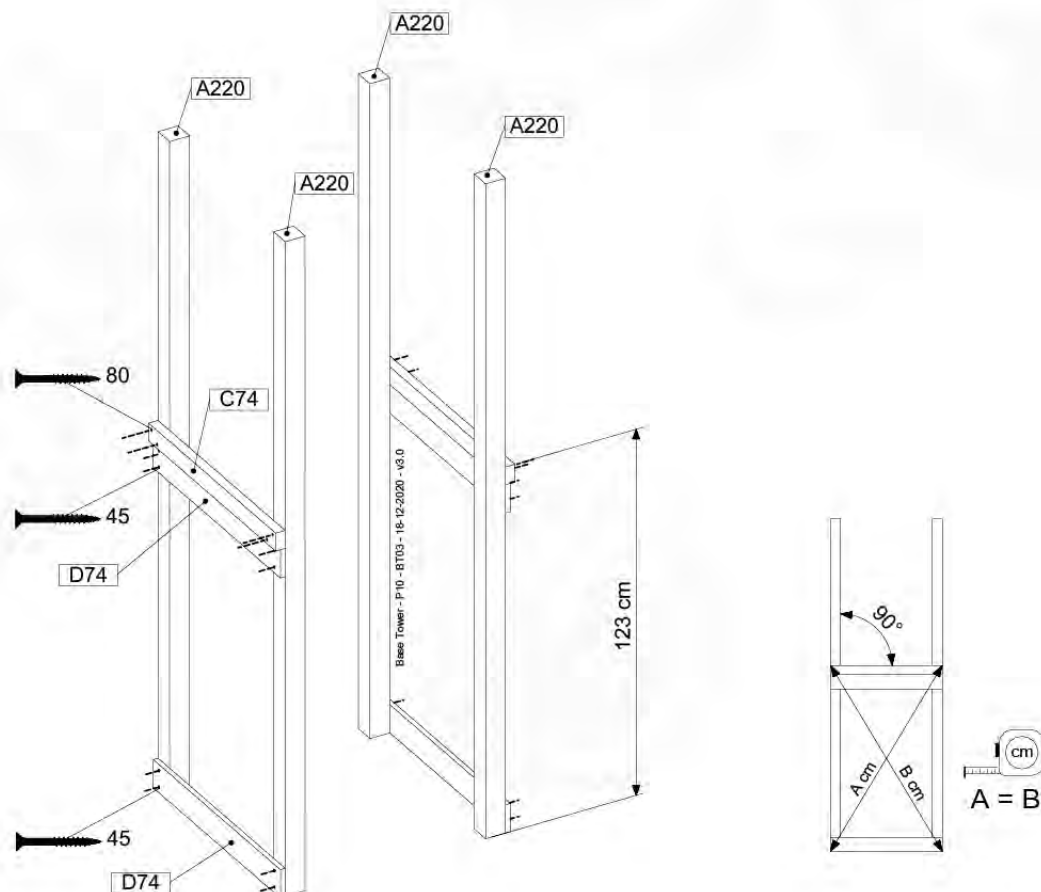

06 Playground Foundation

FD02

06-1

07 Base Tower

BT03

(194_100)

	PartNo	PartName	QTY.
Hardware Pack 100_600	001_406	Stealth Screw 8x45	6
	002_220	Gap Point Screw T25 - 5x45	72
	002_223	Gap Point Screw T25 - 5x80	16
Other	007_001	Ground-anchor	2
Hardware Pack 100_600	022_31x	bpc-base version 3	4
	022_84x	bpc cover	4
Wood	A220	Post 70x70 L2200	4
	C74	Beam 740 mm	4
	D60	Board 600 mm	10
	D74	Board 740 mm	8

Base Tower - P04 - BT03 - 18-12-2020 - v3.0

07-1

07-2

07-3

08 Extended Tower

ET01

(194_100)

	PartNo	PartName	QTY.
Hardware Pack 100_600	001_406	Stealth Screw 8x45	4
	002_220	Gap Point Screw T25 - 5x45	60
	002_223	Gap Point Screw T25 - 5x80	12
Other	007_001	Ground-anchor	2
Hardware Pack 100_600	022_31x	bpc-base version 3	2
	022_84x	bpc cover	2
Wood	A200	Post 70x70 L2000	2
	C74	Beam 740 mm	3
	D60	Board 600 mm	9
	D74	Board 740 mm	6