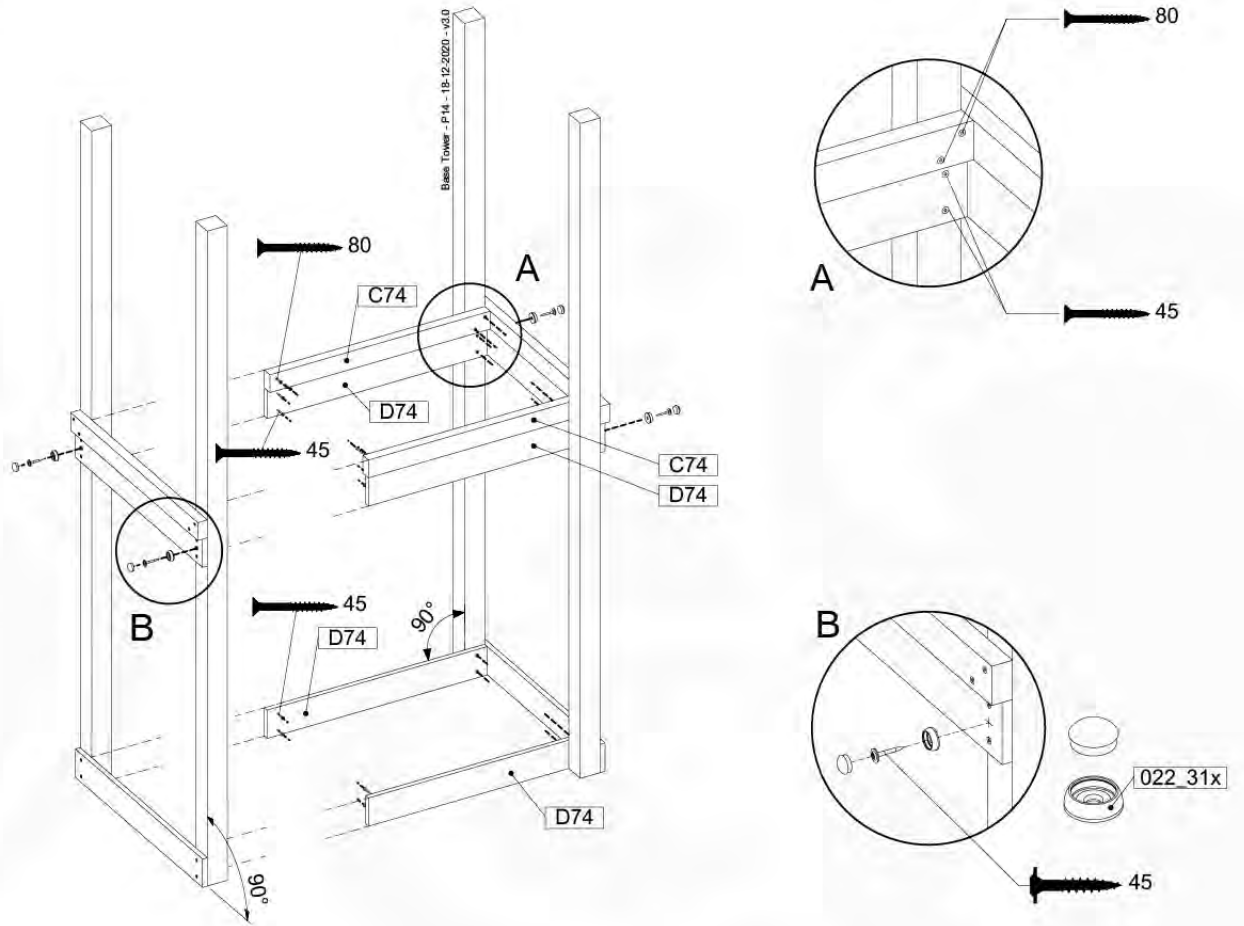

06 Playground Foundation

FD02

06-1

07 Base Tower

BT03

(194_100)

	PartNo	PartName	QTY.
Hardware Pack 100_600	001_406	Stealth Screw 8x45	6
	002_220	Gap Point Screw T25 - 5x45	72
	002_223	Gap Point Screw T25 - 5x80	16
Other	007_001	Ground-anchor	2
Hardware Pack 100_600	022_31x	bpc-base version 3	4
	022_84x	bpc cover	4
Wood	A220	Post 70x70 L2200	4
	C74	Beam 740 mm	4
	D60	Board 600 mm	10
	D74	Board 740 mm	8

Base Tower - P04 - BT03 - 18-12-2020 - v3.0

07-1

07-2

07-3

08 Extended Tower

ET01

(194_100)

	PartNo	PartName	QTY.
Hardware Pack 100_600	001_406	Stealth Screw 8x45	4
	002_220	Gap Point Screw T25 - 5x45	60
	002_223	Gap Point Screw T25 - 5x80	12
Other	007_001	Ground-anchor	2
Hardware Pack 100_600	022_31x	bpc-base version 3	2
	022_84x	bpc cover	2
Wood	A200	Post 70x70 L2000	2
	C74	Beam 740 mm	3
	D60	Board 600 mm	9
	D74	Board 740 mm	6