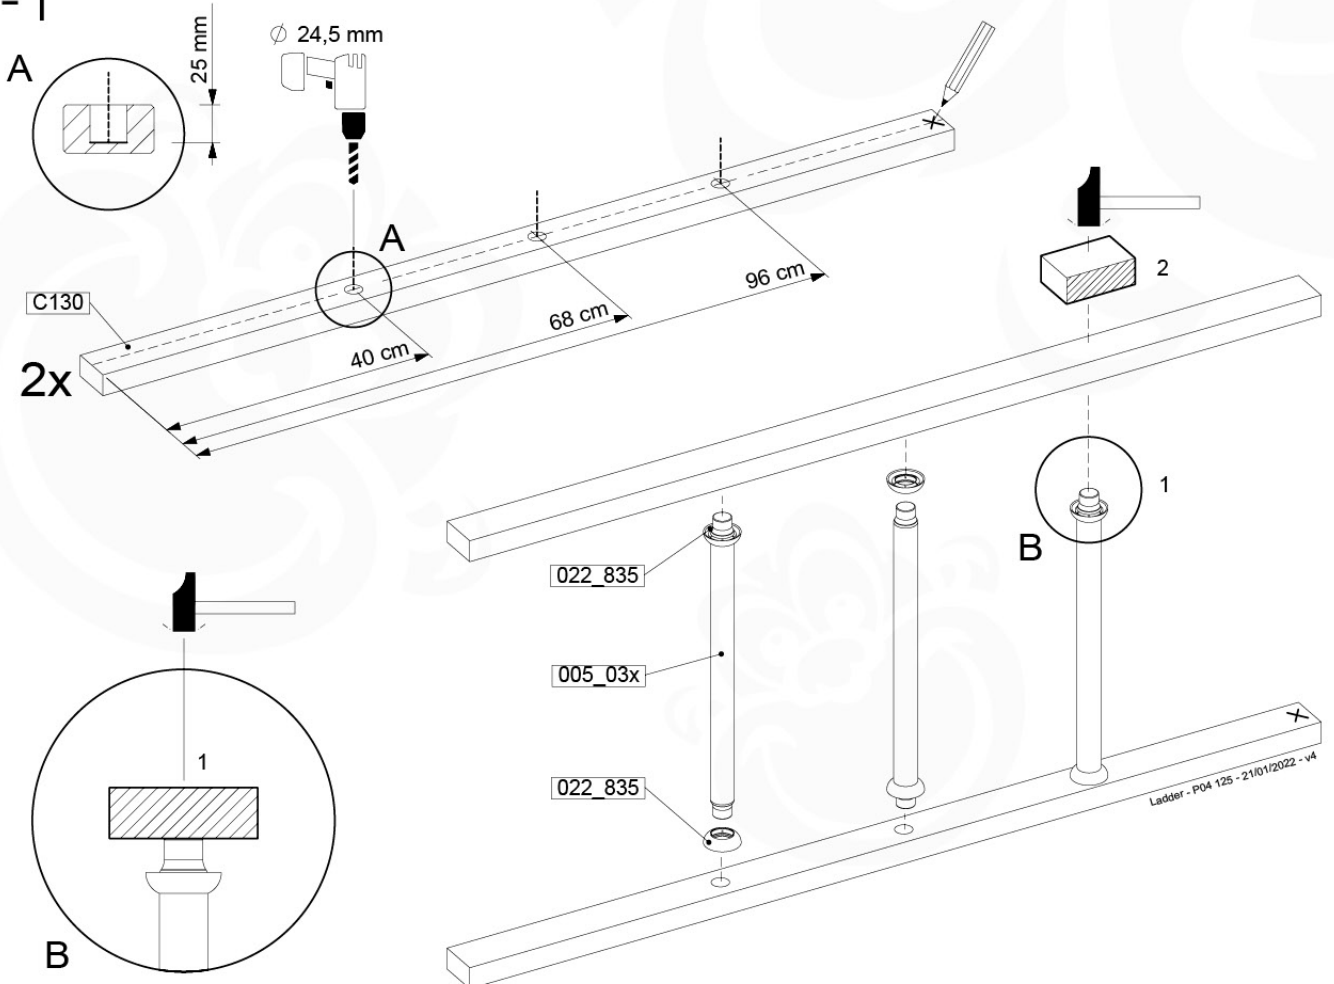

13 Ladder

LA02

(194_103)

	PartNo	PartName	QTY.
Hardware Pack 100_603	001_404	Stealth Screw 8x30	4
	002_219	Gap Point Screw T25 - 5x30	4
	002_220	Gap Point Screw T25 - 5x45	6
	002_223	Gap Point Screw T25 - 5x80	4
Other	005_03x	Ladder Rung Y/B/G/R	3
	005_522	Connection Bracket Mini Market	2
	022_835	Rung Cap	6
	120_102	Handgrip set (2x Complete)	1
Timber	C74	Beam 740 mm	1
	C130	Beam 1300 mm	2

Ladder - P04 125 - 21/01/2022 - v4

13-1