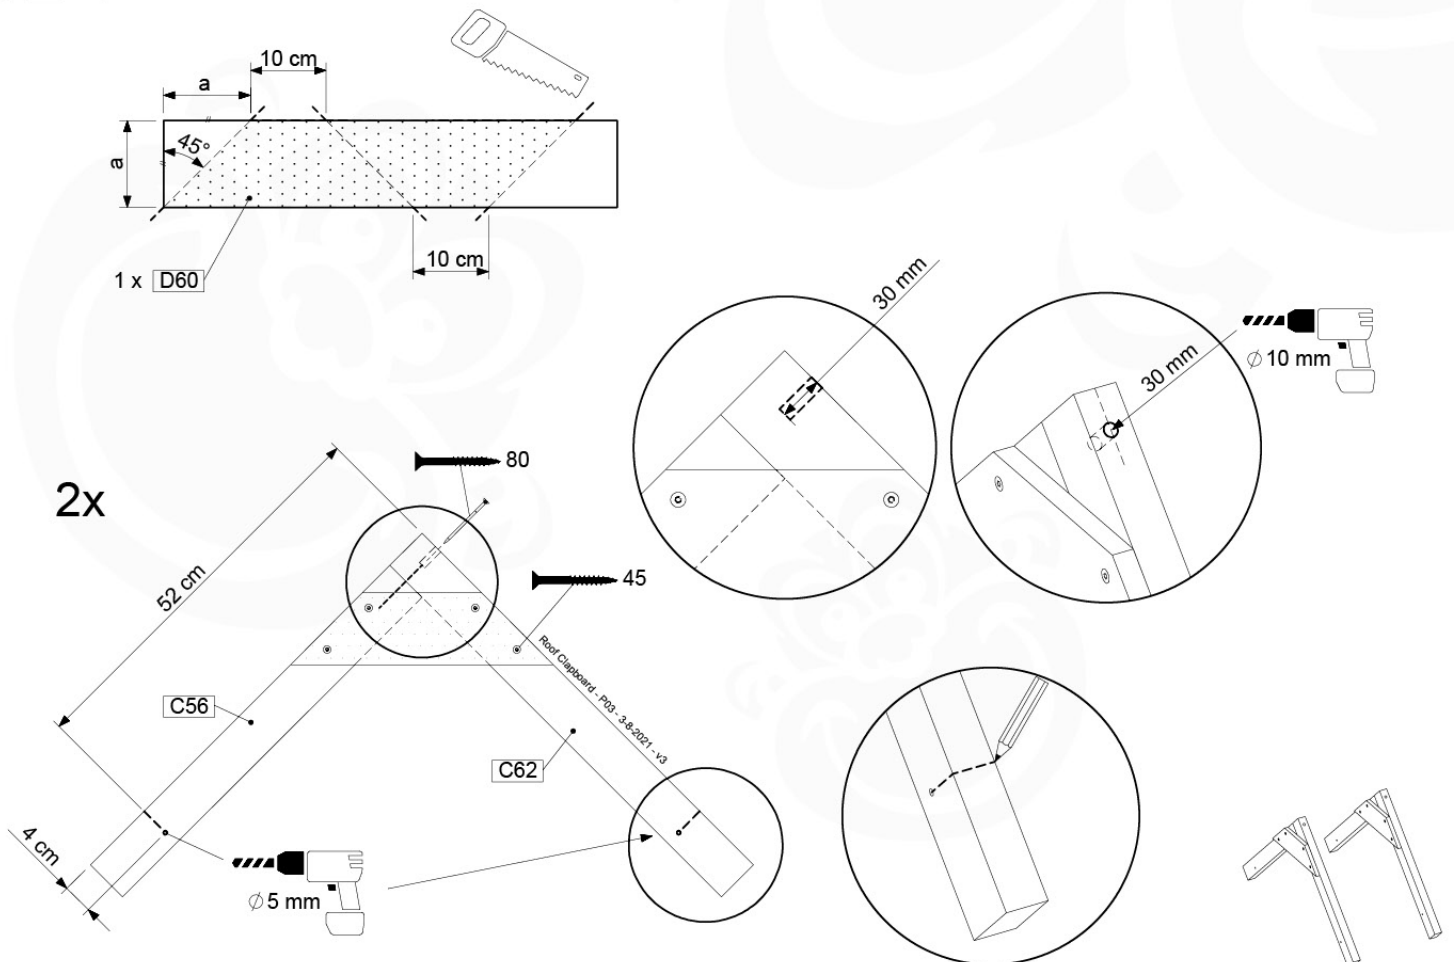

12 Roof Clapboard

RF01

(194_111)

	PartNo	PartName	QTY.
Hardware Pack 100_609	001_417	Stealth Screw 8x80	4
	002_220	Gap Point Screw T25 - 5x45	48
	002_223	Gap Point Screw T25 - 5x80	2
Timber	C56	Beam 550 mm	2
	C62	Beam 620 mm	2
	D60	Board 600 mm	1
	D74	Board 740 mm	16

Roof Clapboard - P02 - 3-8-2021 - v3

12-1