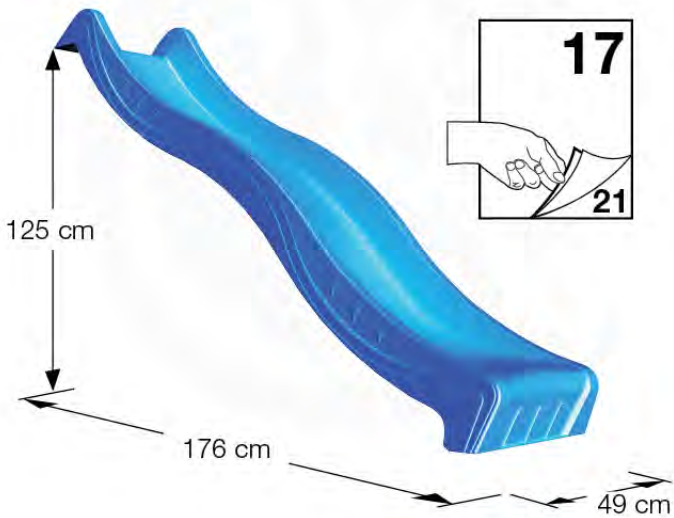

16 Add-on

Wavy Star Slide XL

- 324_100 Yellow
- 324_200 Blue
- 324_300 Green
- 324_400 Red
- 324_500 Fuchsia
- 324_600 Dark Green