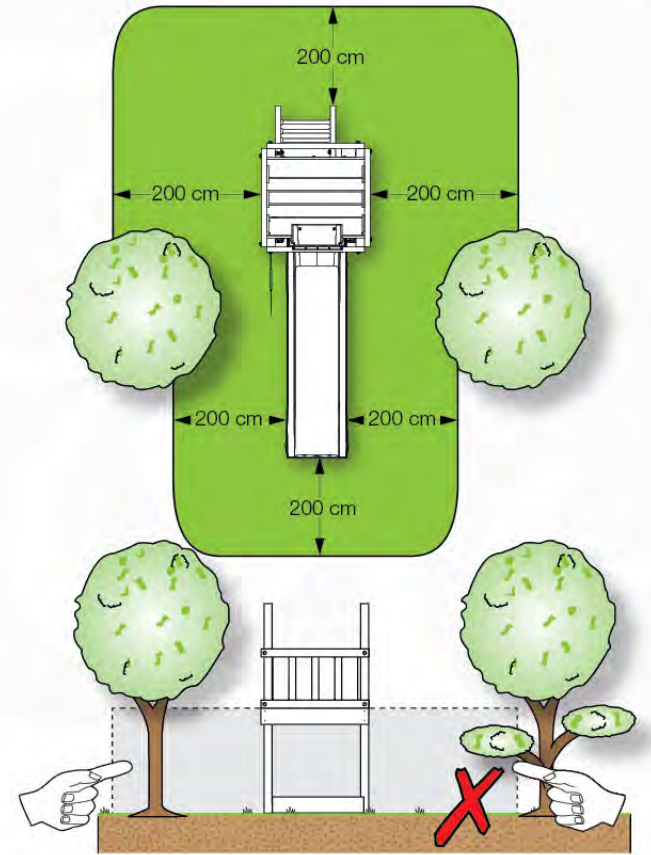

05 Safe Playground

05a

05b

05c

05d

05e