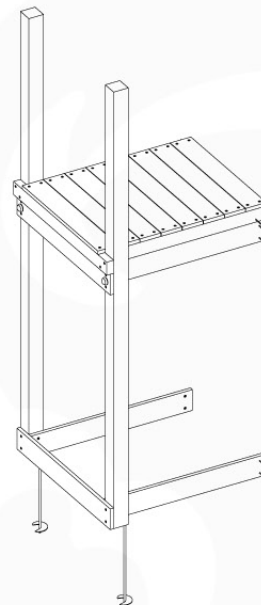

06 Playground Foundation

FD02

06-1

07 Base Tower

BT03

(194_100)

	PartNo	PartName	QTY.
Hardware Pack 100_600	001_406	Stealth Screw 8x45	6
	002_220	Gap Point Screw T25 - 5x45	72
	002_223	Gap Point Screw T25 - 5x80	16
Other	007_001	Ground-anchor	2
Hardware Pack 100_600	022_31x	bpc-base version 3	4
	022_84x	bpc cover	4
Wood	A220	Post 70x70 L2200	4
	C74	Beam 740 mm	4
	D60	Board 600 mm	10
	D74	Board 740 mm	8

Base Tower - P04 - BT03 - 18-12-2020 - v3.0

07-1

07-2

07-3

08 Extended Tower

ET01

(194_100)

	PartNo	PartName	QTY.
Hardware Pack 100_600	001_406	Stealth Screw 8x45	4
	002_220	Gap Point Screw T25 - 5x45	60
	002_223	Gap Point Screw T25 - 5x80	12
Other	007_001	Ground-anchor	2
Hardware Pack 100_600	022_31x	bpc-base version 3	2
	022_84x	bpc cover	2
Wood	A200	Post 70x70 L2000	2
	C74	Beam 740 mm	3
	D60	Board 600 mm	9
	D74	Board 740 mm	6

Extension Tower - P02 - ET01 - 18-12-2020 - v3.0

Working with All Extension Towers

08-1

08-2

08-3

09 Balustrade (1x)

BL01

(194_101)

	PartNo	PartName	QTY.
Hardware Pack 100_601	002_220	Gap Point Screw T25 - 5x45	16
	002_223	Gap Point Screw T25 - 5x80	4
Timber	C74	Beam 740 mm	1
	D65	Board 650 mm	4

Balustrade 80 - P04 U - 13/01/2022 - v4