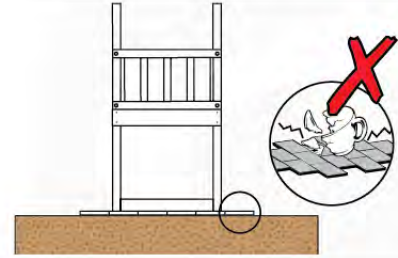

05 Safe Playground

05a

05b

05c

05d

05e