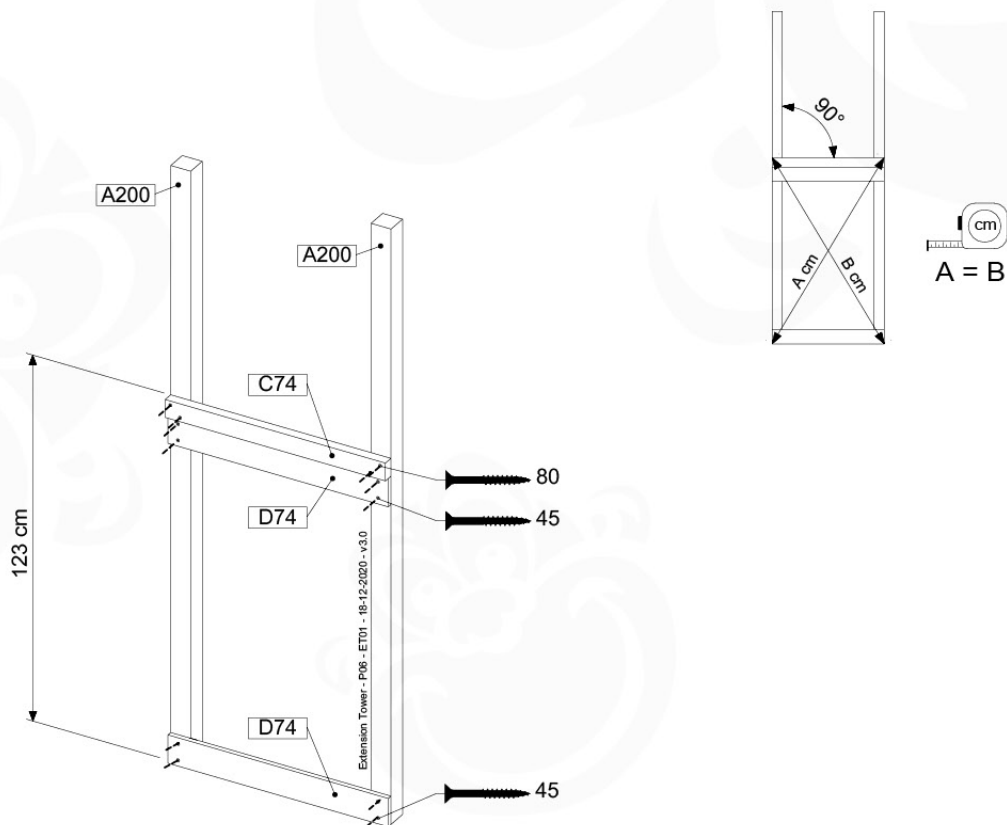

06 Playground Foundation

FD02

06-1

07 Base Tower

BT03

(194_100)

	PartNo	PartName	QTY.
Hardware Pack 100_600	001_406	Stealth Screw 8x45	6
	002_220	Gap Point Screw T25 - 5x45	72
	002_223	Gap Point Screw T25 - 5x80	16
Other	007_001	Ground-anchor	2
Hardware Pack 100_600	022_31x	bpc-base version 3	4
	022_84x	bpc cover	4
Wood	A220	Post 70x70 L2200	4
	C74	Beam 740 mm	4
	D60	Board 600 mm	10
	D74	Board 740 mm	8

Base Tower - P04 - BT03 - 18-12-2020 - v3.0

07-1

07-2

07-3

08 Extended Tower

ET01

(194_100)

	PartNo	PartName	QTY.
Hardware Pack 100_600	001_406	Stealth Screw 8x45	4
	002_220	Gap Point Screw T25 - 5x45	60
	002_223	Gap Point Screw T25 - 5x80	12
Other	007_001	Ground-anchor	2
Hardware Pack 100_600	022_31x	bpc-base version 3	2
	022_84x	bpc cover	2
Wood	A200	Post 70x70 L2000	2
	C74	Beam 740 mm	3
	D60	Board 600 mm	9
	D74	Board 740 mm	6

Extension Tower - P02 - ET01 - 18-12-2020 - v3.0

Working with All Extension Towers

08-1

08-2

08-3

09 Balustrade (1x)

BL01

(194_101)