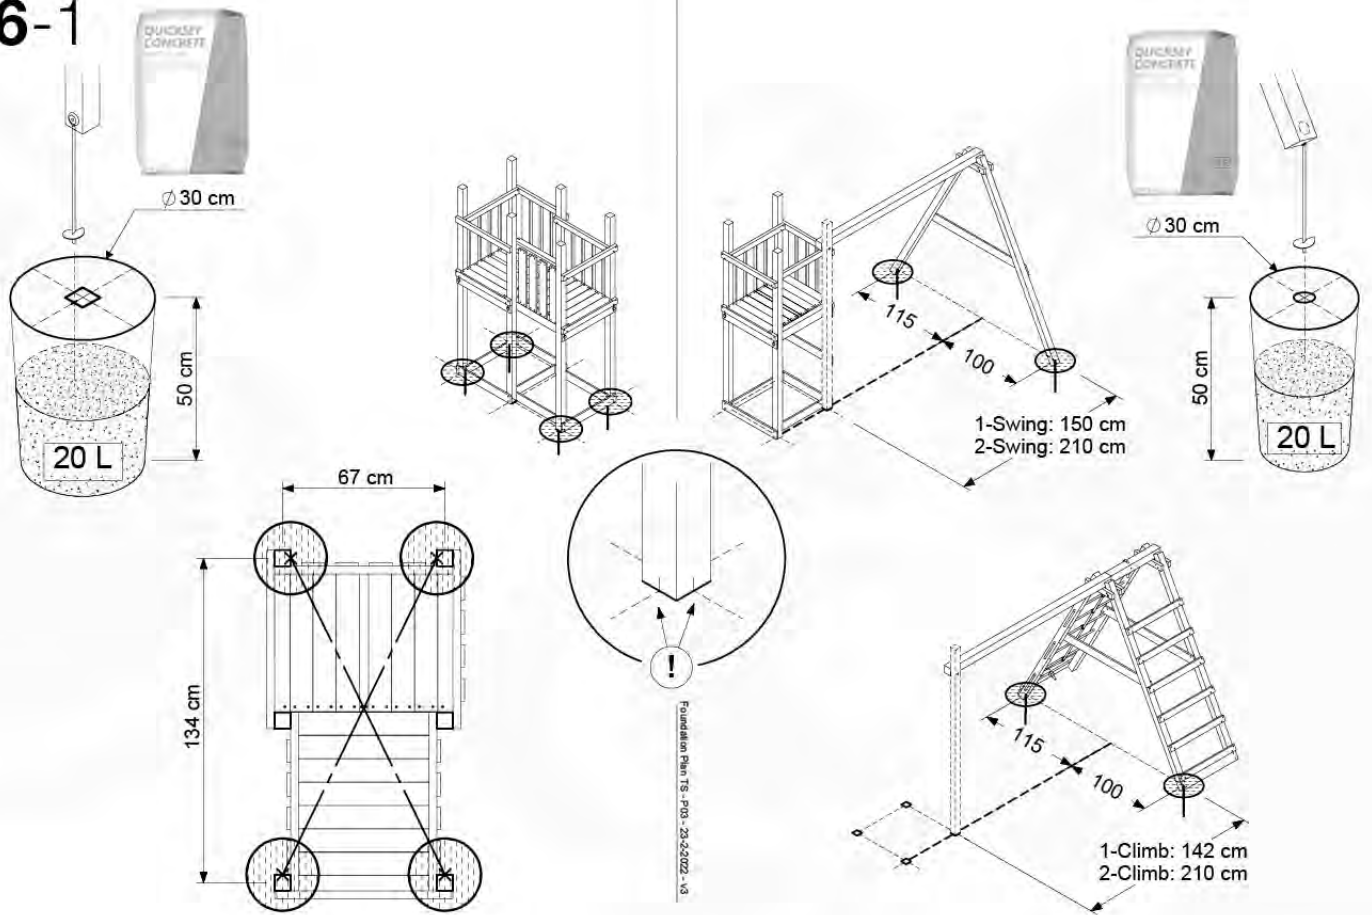

06 Playground Foundation

FD02

06-1

07 Base Tower

BT03

(194_100)

	PartNo	PartName	QTY.
Hardware Pack 100_600	001_406	Stealth Screw 8x45	6
	002_220	Gap Point Screw T25 - 5x45	72
	002_223	Gap Point Screw T25 - 5x80	16
Other	007_001	Ground-anchor	2
Hardware Pack 100_600	022_31x	bpc-base version 3	4
	022_84x	bpc cover	4
Wood	A220	Post 70x70 L2200	4
	C74	Beam 740 mm	4
	D60	Board 600 mm	10
	D74	Board 740 mm	8

Base Tower - P04 - BT03 - 18-12-2020 - v3.0

07-1

07-2

07-3

08 Extended Tower

ET01

(194_100)

	PartNo	PartName	QTY.
Hardware Pack 100_600	001_406	Stealth Screw 8x45	4
	002_220	Gap Point Screw T25 - 5x45	60
	002_223	Gap Point Screw T25 - 5x80	12
Other	007_001	Ground-anchor	2
Hardware Pack 100_600	022_31x	bpc-base version 3	2
	022_84x	bpc cover	2
Wood	A200	Post 70x70 L2000	2
	C74	Beam 740 mm	3
	D60	Board 600 mm	9
	D74	Board 740 mm	6