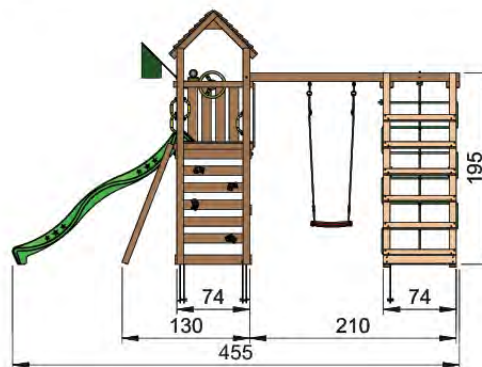

1x
022_910

Radius = 3 mm

Safari Intro - s02 - 16-12-2020 - V3

20

Declaration of Conformity

Jungle Gym

BACKYARD PLAYGROUNDS

since 1988