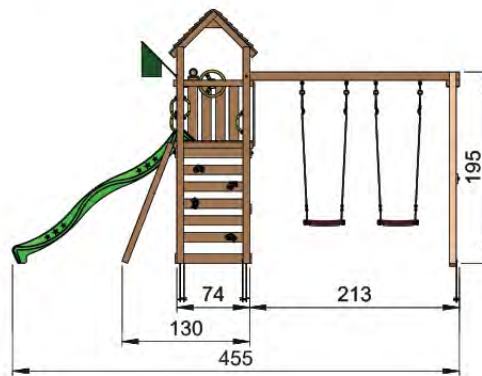

1x
022_910

Radius = 3 mm

Safari Intro - s02 - 16-12-2020 - V3

20

Declaration of Conformity

Jungle Gym

BACKYARD PLAYGROUNDS

since 1988