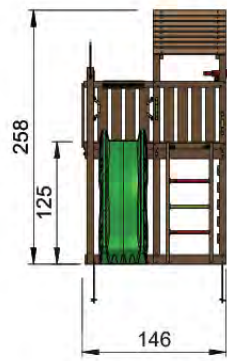

1x
022_910

Radius = 3 mm

Safari Intro - s02 - 16-12-2020 - V3

20

Declaration of Conformity

Jungle Gym

BACKYARD PLAYGROUNDS

since 1988