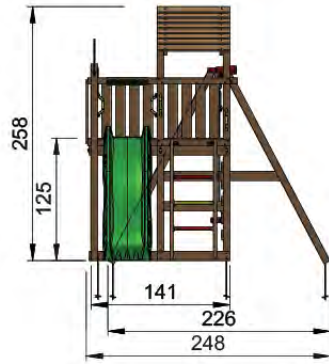

1x
022_910

Radius = 3 mm

Safari Intro - s02 - 16-12-2020 - V3

20

Declaration of Conformity

Jungle Gym

BACKYARD PLAYGROUNDS

since 1988