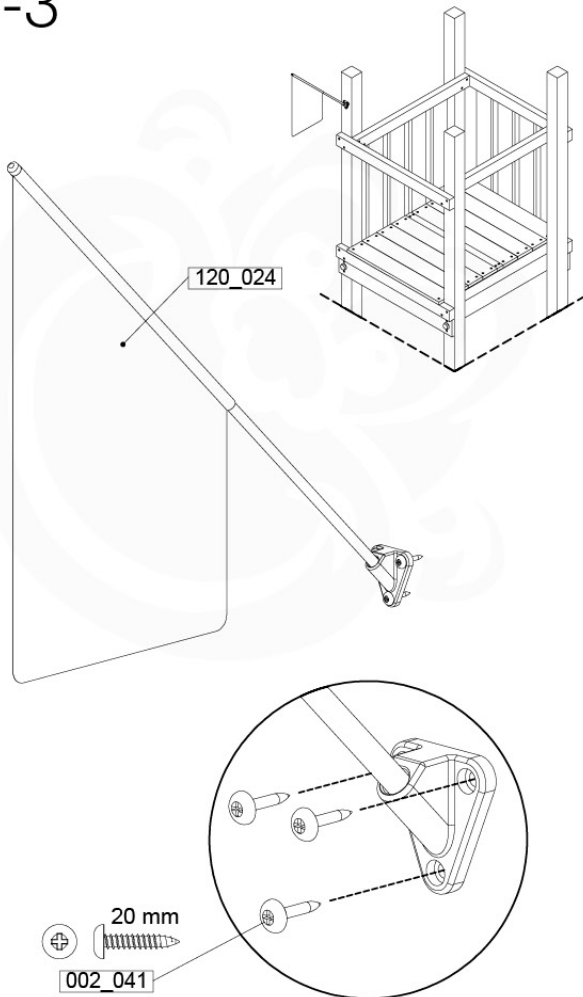

	PartNo	PartName	QTY.
Hardware Pack 100_617	001_406	Stealth Screw 8x45	1
	002_041	Dome head screw 4.5 x 20 mm	3
	002_042	Dome head screw 3.5 x 13mm	4
	002_219	Gap Point Screw T25 - 5x30	2
Other	022_300	Steering Wheel	1
	022_800	Rail P/T 105	1
	022_910	Sandpad	1
	103_901	Logo ID Plate	1
	104_107	Tool Set Climbing Units	1
	120_024	Tower Flag	1
	122_302	Telescope	1

Accessory set - POF - 28-9-2021 - v4

19-1

19-2

Accessory set - P03 - 29.9.2021 - v4

19-3

19-4

Accessory set - P04 - 29.9.2021 - v4

19-5