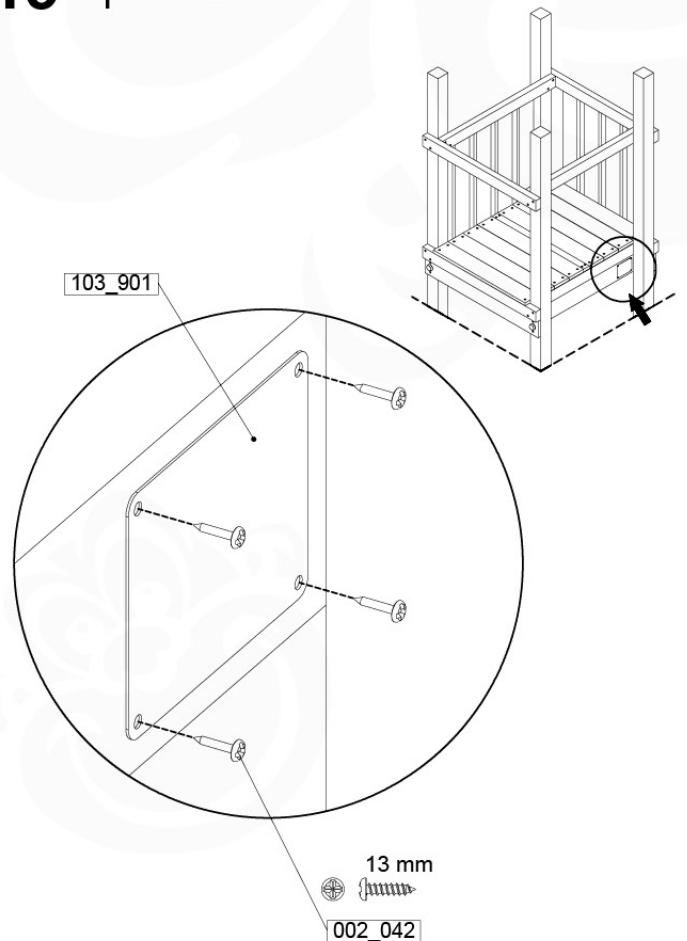

19-4

Accessory set - P04 - 29.9.2021 - v4