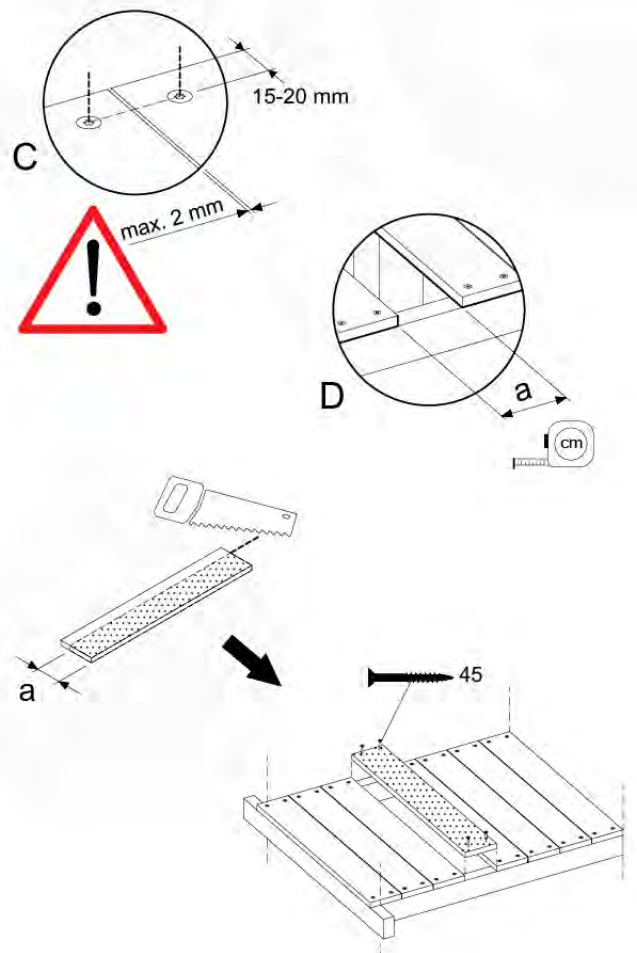

Base Tower - P04 - BT03 - 18-12-2020 - v3.0

07-1

07-2

07-3

08 Extended Tower

ET01

(194_100)

	PartNo	PartName	QTY.
Hardware Pack 100_600	001_406	Stealth Screw 8x45	4
	002_220	Gap Point Screw T25 - 5x45	60
	002_223	Gap Point Screw T25 - 5x80	12
Other	007_001	Ground-anchor	2
Hardware Pack 100_600	022_31x	bpc-base version 3	2
	022_84x	bpc cover	2
Wood	A200	Post 70x70 L2000	2
	C74	Beam 740 mm	3
	D60	Board 600 mm	9
	D74	Board 740 mm	6

Extension Tower - P02 - ET01 - 18-12-2020 - v3.0

Working with All Extension Towers

08-1

08-2

08-3

09 Balustrade (1x)

BL01

(194_101)

	PartNo	PartName	QTY.
Hardware Pack 100_601	002_220	Gap Point Screw T25 - 5x45	16
	002_223	Gap Point Screw T25 - 5x80	4
Timber	C74	Beam 740 mm	1
	D65	Board 650 mm	4

Balustrade 80 - P04 U - 13/01/2022 - v4