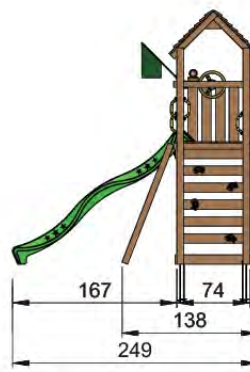

1x
022_910

Radius = 3 mm

Safari Intro - s02 - 16-12-2020 - V3

20

Declaration of Conformity

Jungle Gym

BACKYARD PLAYGROUNDS

since 1988