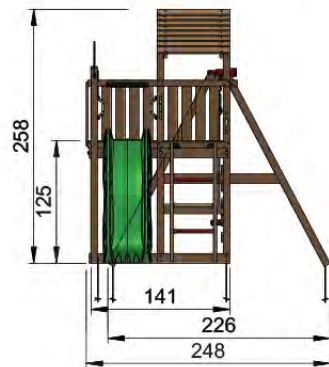

1x
022_910

Radius = 3 mm

Safari Intro - s02 - 16-12-2020 - V3

20

Declaration of Conformity

Jungle Gym

BACKYARD PLAYGROUNDS

since 1988