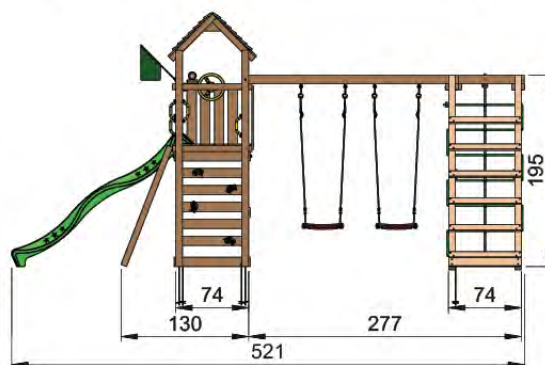

1x
022_910

Radius = 3 mm

Safari Intro - s02 - 16-12-2020 - V3

20

Declaration of Conformity

Jungle Gym

BACKYARD PLAYGROUNDS

since 1988