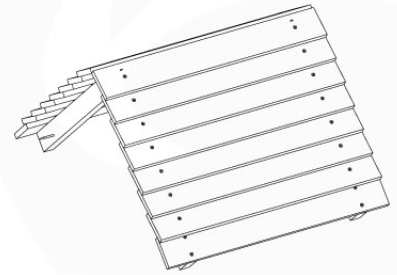

12 Roof Clapboard

RF01

(194_111)

	PartNo	PartName	QTY.
Hardware Pack 100_609	001_417	Stealth Screw 8x80	4
	002_220	Gap Point Screw T25 - 5x45	48
	002_223	Gap Point Screw T25 - 5x80	2
Timber	C56	Beam 550 mm	2
	C62	Beam 620 mm	2
	D60	Board 600 mm	1
	D74	Board 740 mm	16

Roof Clapboard - P02 - 3-8-2021 - v3