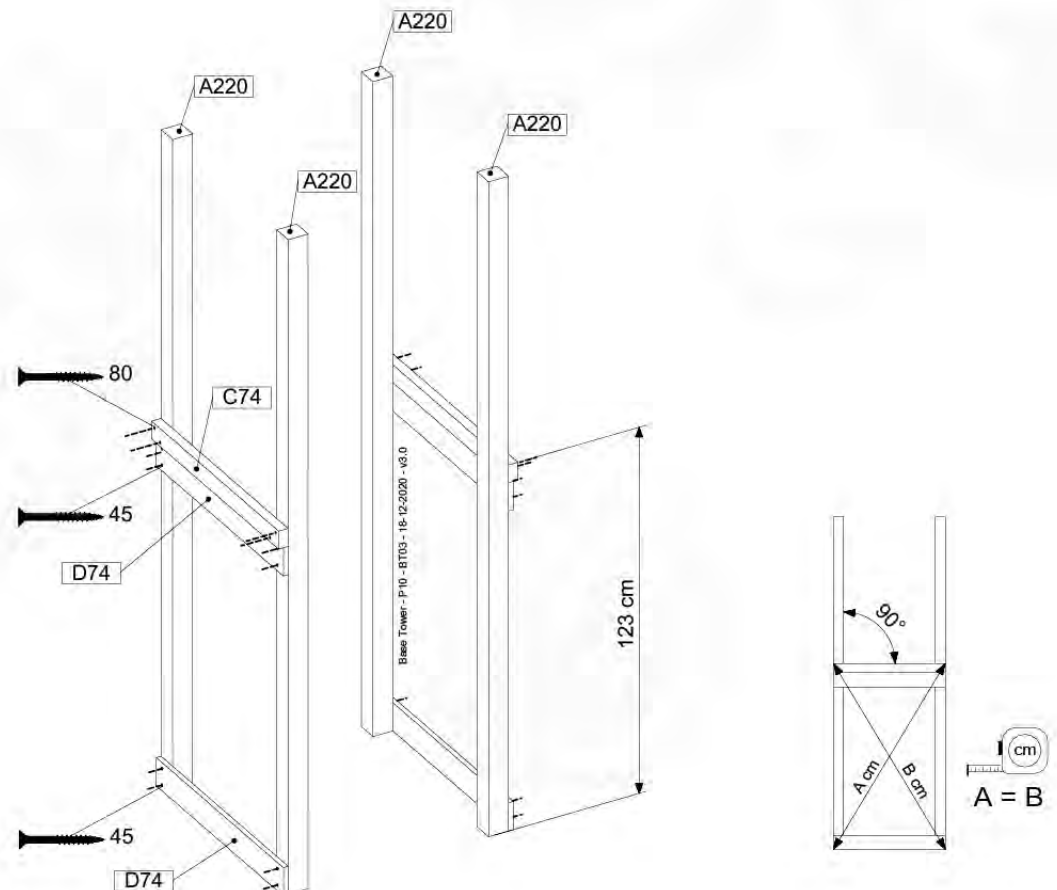

06 Playground Foundation

FD02

06-1

07 Base Tower

BT03

(194_100)

	PartNo	PartName	QTY.
Hardware Pack 100_600	001_406	Stealth Screw 8x45	6
	002_220	Gap Point Screw T25 - 5x45	72
	002_223	Gap Point Screw T25 - 5x80	16
Other	007_001	Ground-anchor	2
Hardware Pack 100_600	022_31x	bpc-base version 3	4
	022_84x	bpc cover	4
Wood	A220	Post 70x70 L2200	4
	C74	Beam 740 mm	4
	D60	Board 600 mm	10
	D74	Board 740 mm	8

Base Tower - P04 - BT03 - 18-12-2020 - v3.0

07-1

07-2

07-3

08 Extended Tower

ET01

(194_100)

	PartNo	PartName	QTY.
Hardware Pack 100_600	001_406	Stealth Screw 8x45	4
	002_220	Gap Point Screw T25 - 5x45	60
	002_223	Gap Point Screw T25 - 5x80	12
Other	007_001	Ground-anchor	2
Hardware Pack 100_600	022_31x	bpc-base version 3	2
	022_84x	bpc cover	2
Wood	A200	Post 70x70 L2000	2
	C74	Beam 740 mm	3
	D60	Board 600 mm	9
	D74	Board 740 mm	6