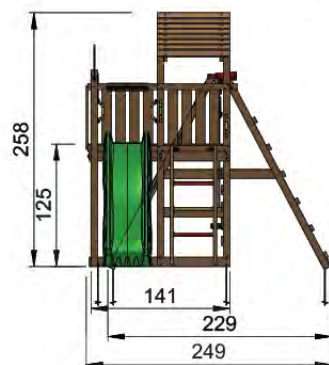

1x
022_910

Radius = 3 mm

Safari Intro - s02 - 16-12-2020 - V3

20

Declaration of Conformity

Jungle Gym

BACKYARD PLAYGROUNDS

since 1988