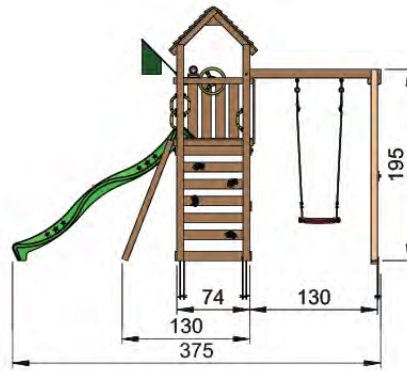

1x
022_910

Radius = 3 mm

Safari Intro - s02 - 16-12-2020 - V3

20

Declaration of Conformity

Jungle Gym

BACKYARD PLAYGROUNDS

since 1988