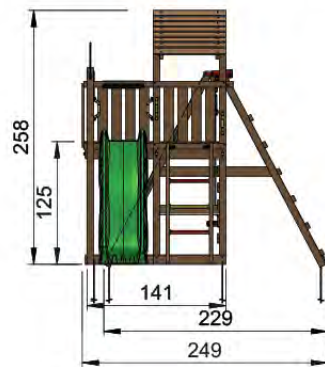

1x
022_910

Radius = 3 mm

Safari Intro - s02 - 16-12-2020 - V3

20

Declaration of Conformity

Jungle Gym

BACKYARD PLAYGROUNDS

since 1988