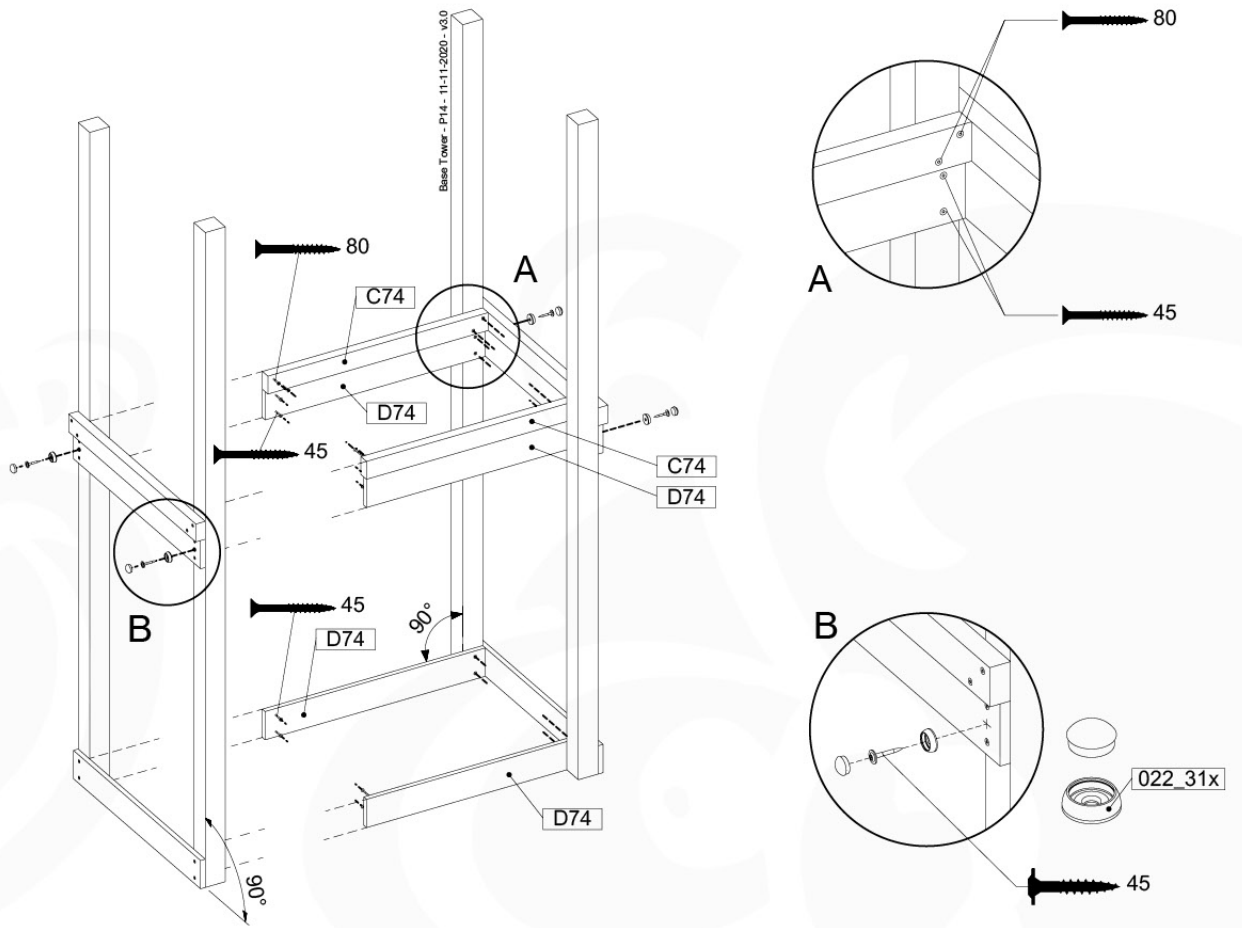

	PartNo	PartName	QTY.
Hardware Pack 100_600	001_406	Stealth Screw 8x45	6
	002_220	Gap Point Screw T25 - 5x45	72
	002_223	Gap Point Screw T25 - 5x80	16
Other	007_001	Ground-anchor	2
Hardware Pack 100_600	022_31x	bpc-base version 3	4
	022_84x	bpc cover	4
Wood	A220	Post 70x70 L2200	4
	C74	Beam 740 mm	4
	D60	Board 600 mm	10
	D74	Board 740 mm	8

Base Tower - P04 - BT03 - 11-11-2020 - v3.0

04-1

04-2

04-3

05 Balustrade (1x)

BL01

(100_601)

	PartNo	PartName	QTY.
Hardware Pack 100_601	002_220	Gap Point Screw T25 - 5x45	16
	002_223	Gap Point Screw T25 - 5x80	4
Wood	C74	Beam 740 mm	1
	D65	Board 650 mm	4