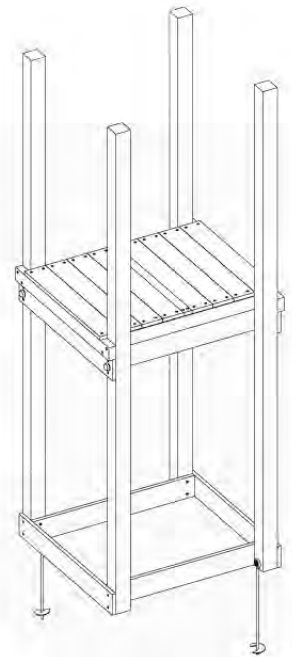

03 Playground Foundation

03-1

Foundation Plan - P06 - 27-11-2020 - v3

03-2

Foundation Plan - P06 - 27-11-2020 - v3

04 Base Tower

BT03

(194_100)

	PartNo	PartName	QTY.
Hardware Pack 100_600	001_406	Stealth Screw 8x45	6
	002_220	Gap Point Screw T25 - 5x45	72
	002_223	Gap Point Screw T25 - 5x80	16
Other	007_001	Ground-anchor	2
Hardware Pack 100_600	022_31x	bpc-base version 3	4
	022_84x	bpc cover	4
Wood	A220	Post 70x70 L2200	4
	C74	Beam 740 mm	4
	D60	Board 600 mm	10
	D74	Board 740 mm	8

Base Tower - P04 - BT03 - 11-11-2020 - v3.0

04-1

04-2

04-3

05 Balustrade (1x)

BL01

(100_601)

	PartNo	PartName	QTY.
Hardware Pack 100_601	002_220	Gap Point Screw T25 - 5x45	16
	002_223	Gap Point Screw T25 - 5x80	4
Wood	C74	Beam 740 mm	1
	D65	Board 650 mm	4