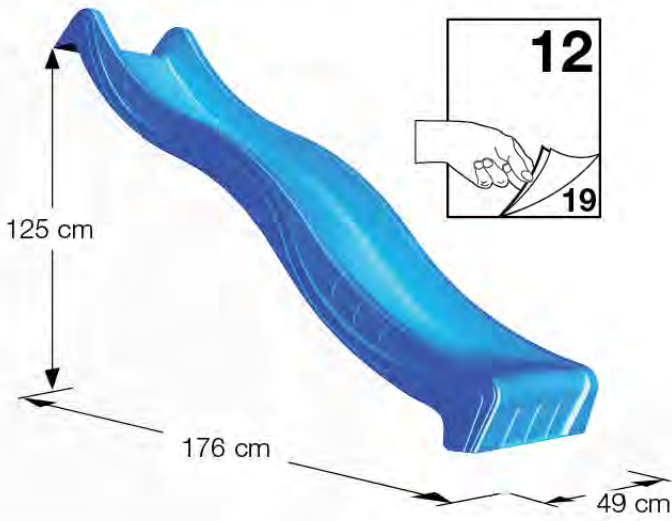

11 Add-on

Wavy Star Slide XL

- 324_100 Yellow
- 324_200 Blue
- 324_300 Green
- 324_400 Red
- 324_500 Fuchsia
- 324_600 Dark Green