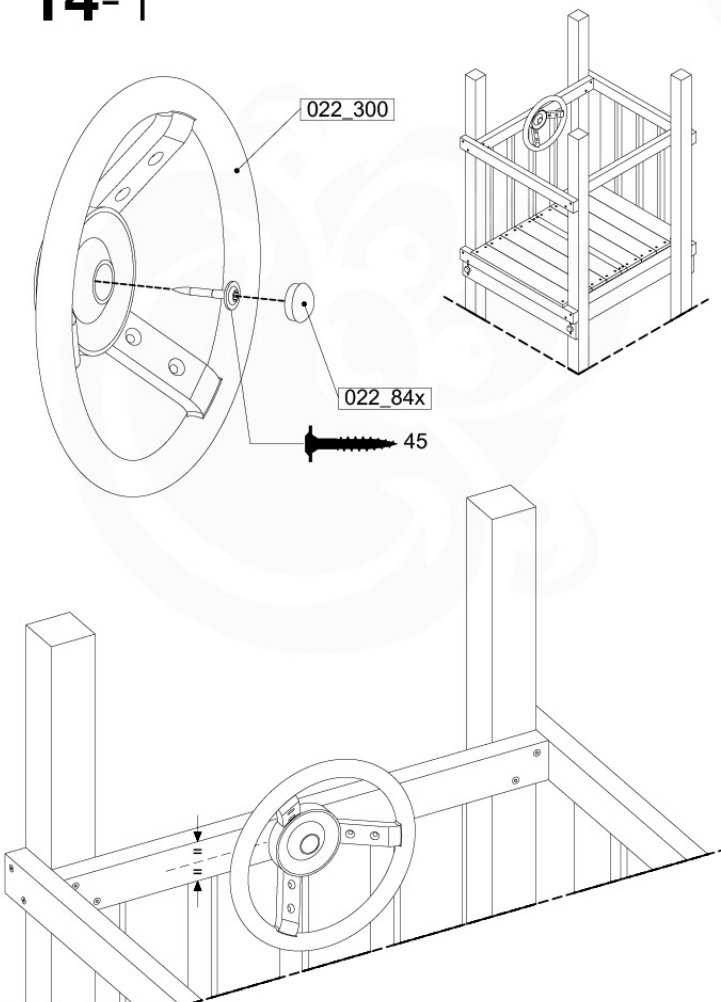

14 Accessories

AC01

(194_119)

	PartNo	PartName	QTY.
Hardware Pack 100_617	001_406	Stealth Screw 8x45	1
	002_041	Dome head screw 4.5 x 20 mm	3
	002_042	Dome head screw 3.5 x 13mm	4
	002_219	Gap Point Screw T25 - 5x30	2
	022_84x	bpc cover	1
Other	022_300	Steering Wheel	1
	022_800	Rail P/T 105	1
	022_910	Sandpad	1
	103_901	Logo ID Plate	1
	104_107	Tool Set Climbing Units	1
	120_024	Tower Flag	1
	122_302	Telescope	1

Accessory ref. - P02 - 18-11-2020 - v3

14-1