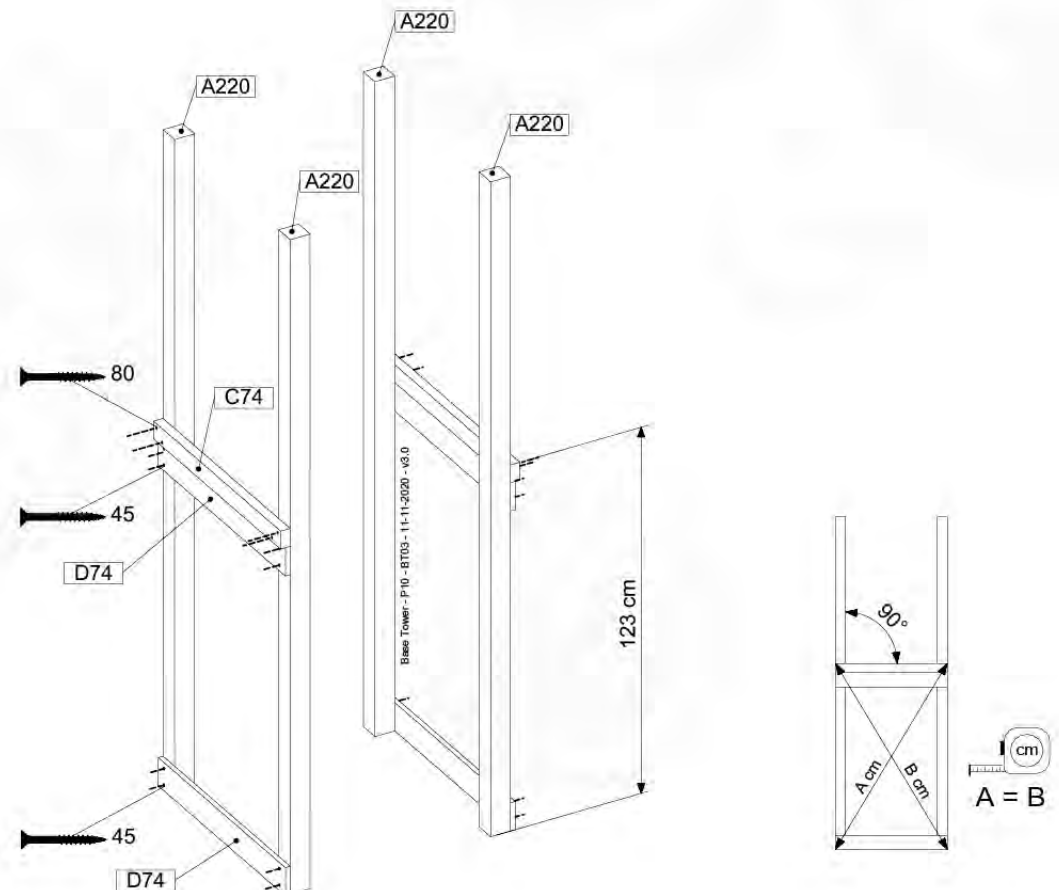

04 Base Tower

BT03

(194_100)

	PartNo	PartName	QTY.
Hardware Pack 100_600	001_406	Stealth Screw 8x45	6
	002_220	Gap Point Screw T25 - 5x45	72
	002_223	Gap Point Screw T25 - 5x80	16
Other	007_001	Ground-anchor	2
Hardware Pack 100_600	022_31x	bpc-base version 3	4
	022_84x	bpc cover	4
Wood	A220	Post 70x70 L2200	4
	C74	Beam 740 mm	4
	D60	Board 600 mm	10
	D74	Board 740 mm	8

Base Tower - P04 - BT03 - 11-11-2020 - v3.0

04-1