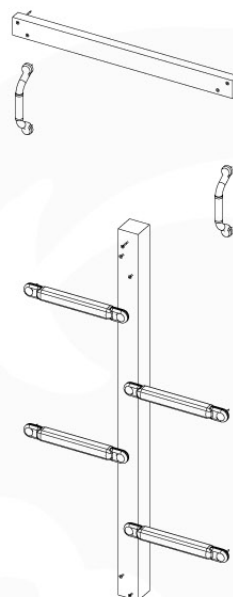

07 2-Step Ladder

LA06

(194_102)

	PartNo	PartName	QTY.
Hardware Pack 100_602	001_406	Stealth Screw 8x45	8
	002_220	Gap Point Screw T25 - 5x45	4
	002_223	Gap Point Screw T25 - 5x80	5
	022_84x	bpc cover	8
Other	022_53x	Ladder/ Rope Rung 30cm	4
	120_102	Handgrip set (2x Complete)	1
Wood	A123	Post 70x70 L1230	1
	C74	Beam 740 mm	1

TwoStep-Ladder - P02 - 12-11-2020 - v03