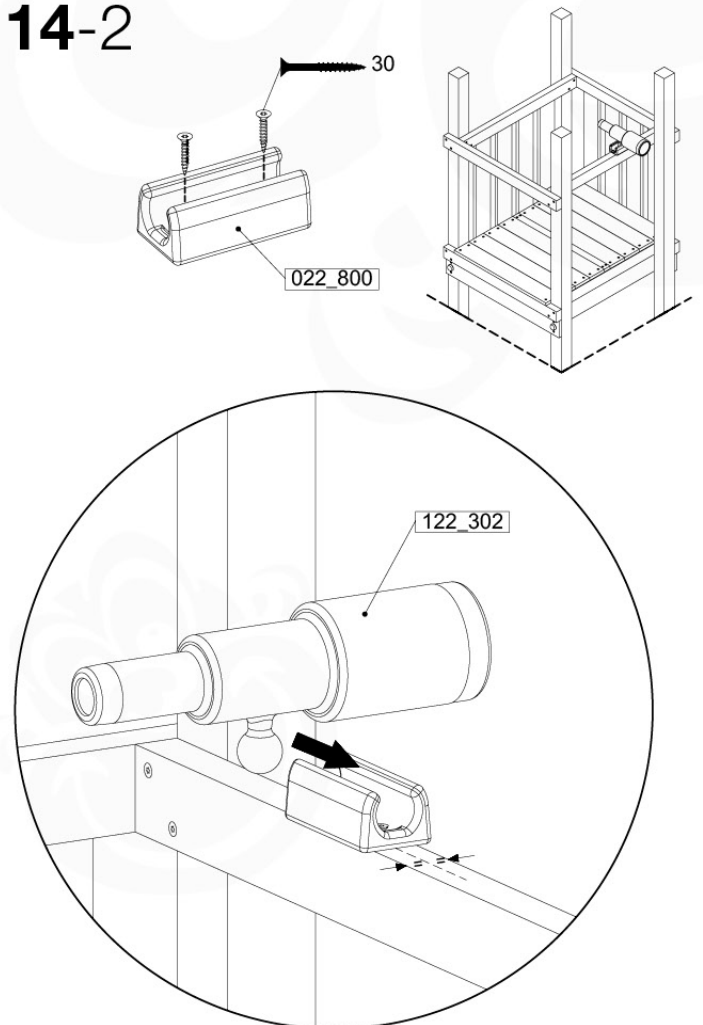

14-2

Accessory ref. - P03 - 18-11-2020 - v3