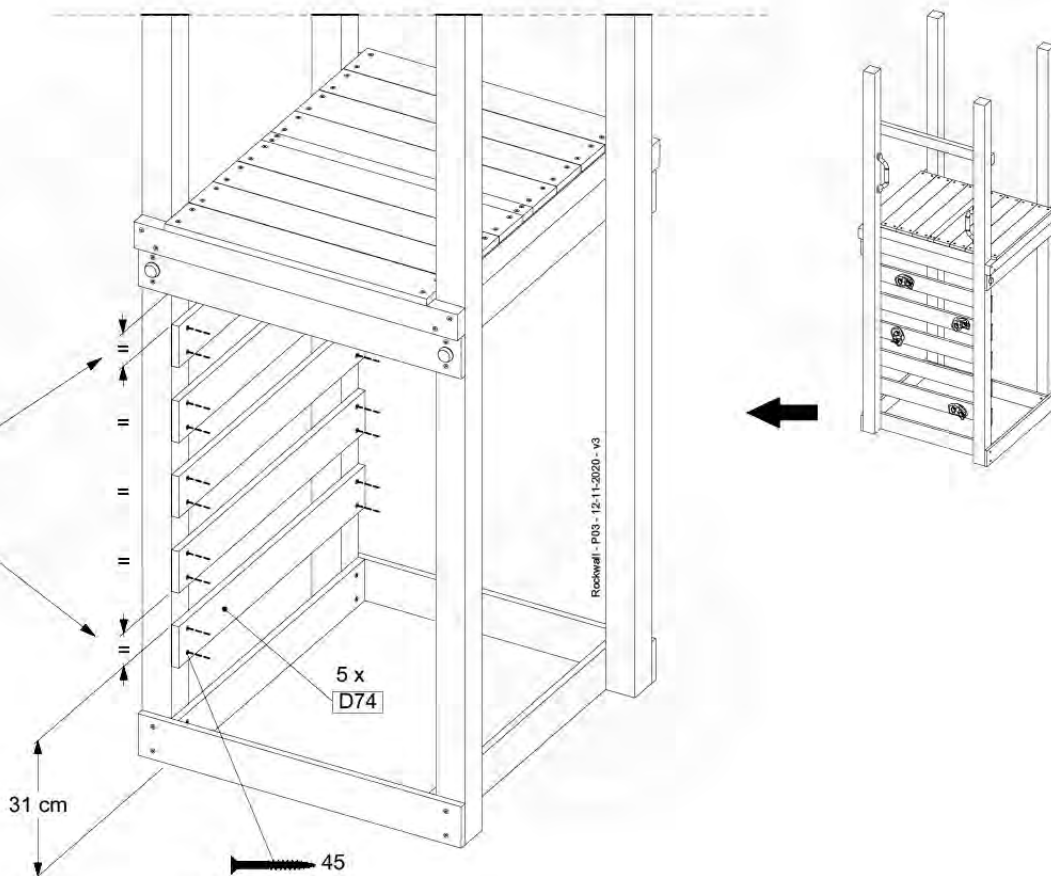

06-1

min. 2,7 cm
max. 8,8 cm

Rockwall - P03 - 12-11-2020 - v3