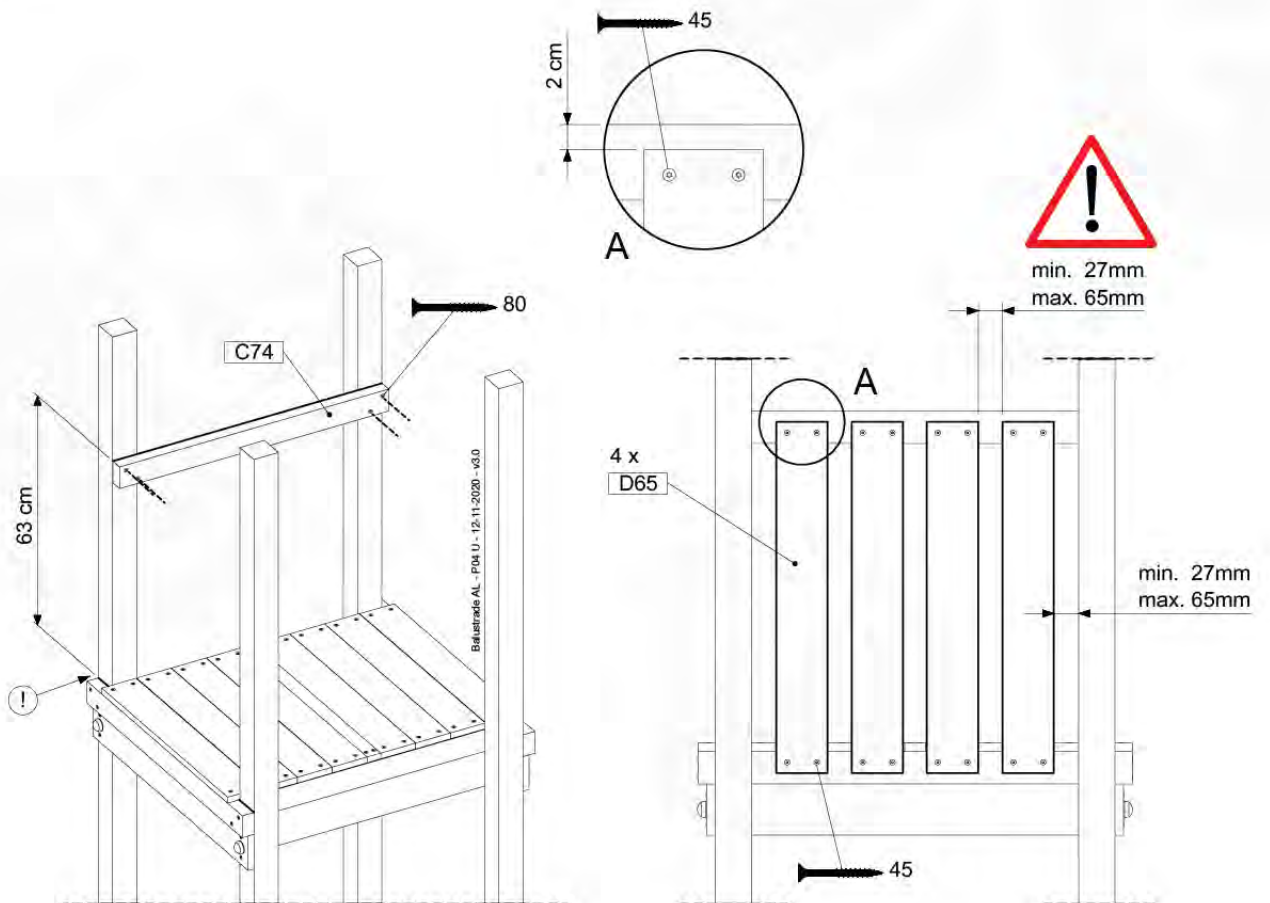

05 Balustrade (1x)

BL01

(100_601)

	PartNo	PartName	QTY.
Hardware Pack 100_601	002_220	Gap Point Screw T25 - 5x45	16
	002_223	Gap Point Screw T25 - 5x80	4
Wood	C74	Beam 740 mm	1
	D65	Board 650 mm	4

Balustrade AL - P02 U - 12-11-2020 - v3.0

05-1