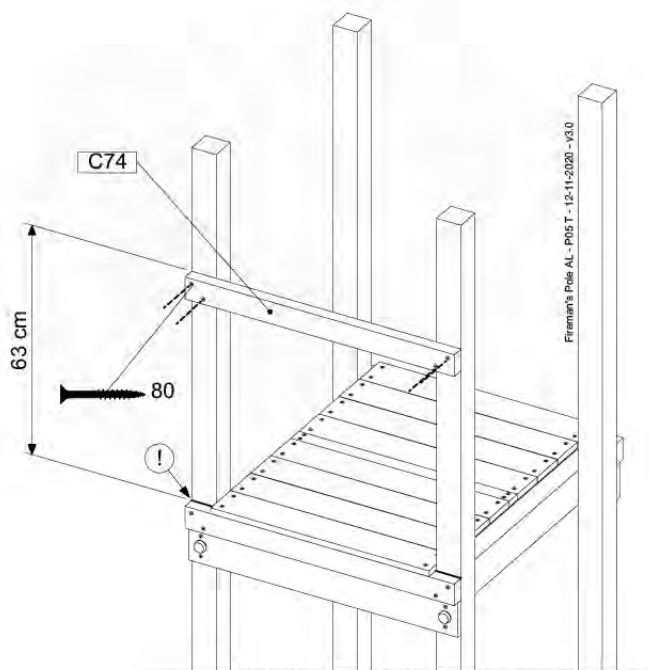

13 Firemans Pole

FP02

(201_275)

	PartNo	PartName	QTY.
Hardware Pack 100_346	001_103	M8 Washer Head Screw 40mm	2
	002_223	Gap Point Screw T25 - 5x80	4
	003_010	M8 spring lock washer	2
	003_040	M8 Washer	2
	004_052	M8 Drive-in Nut 30mm	2
	004_054	M8 Drive-in Nut 45mm	2
	022_31x	bpc-base version 3	2
	022_84x	bpc cover	2
Other	102_915	Fireman's Pole	1
Timber	C74	Beam 740 mm	1

Fireman's Pole AL - P03 T - 12-11-2020 - v3.0

13-1