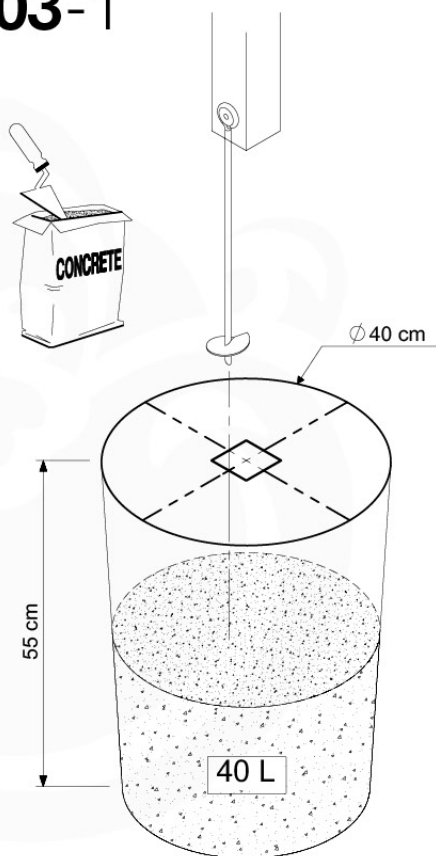

03 Playground Foundation

03-1

Foundation Plan - P06 - 27-11-2020 - v3