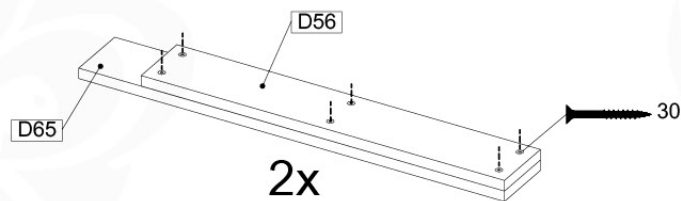

08-1

Roof Canvas - P04 - 12-11-2020 - v3