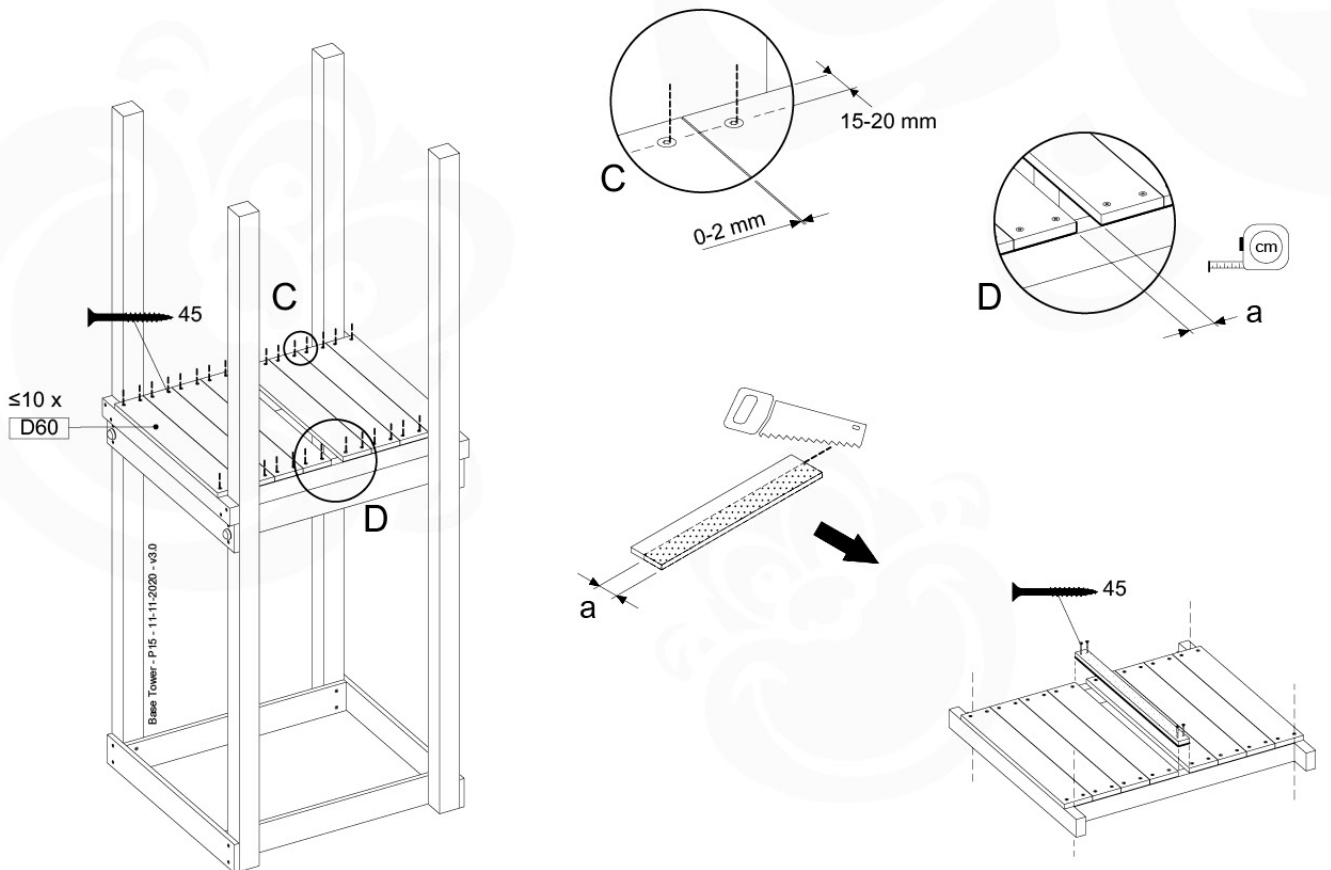

Base Tower - P04 - BT03 - 11-11-2020 - v3.0

04-1

04-2

04-3

05 Balustrade (1x)

BL01

(100_601)

	PartNo	PartName	QTY.
Hardware Pack 100_601	002_220	Gap Point Screw T25 - 5x45	16
	002_223	Gap Point Screw T25 - 5x80	4
Wood	C74	Beam 740 mm	1
	D65	Board 650 mm	4

Balustrade AL - P02 U - 12-11-2020 - v3.0

05-1

06 Rockwall

RW01

(194_105)

	PartNo	PartName	QTY.
Hardware pack 100_604	001_102	Washer Head Screw T40 M8x30	8
	002_220	Gap Point Screw T25 - 5x45	24
	002_223	Gap Point Screw T25 - 5x80	4
	003_010	M8 spring lock washer	8
	004_050	M8 22mm Drive in Nut	8
Other	022_50x	Climbing Rock	4
	120_102	Handgrip set (2x Grip, 4x BoltCaps, 4x StealthScrew30)	1
Wood	C74	Beam 740 mm	1
	D74	Board 740 mm	5