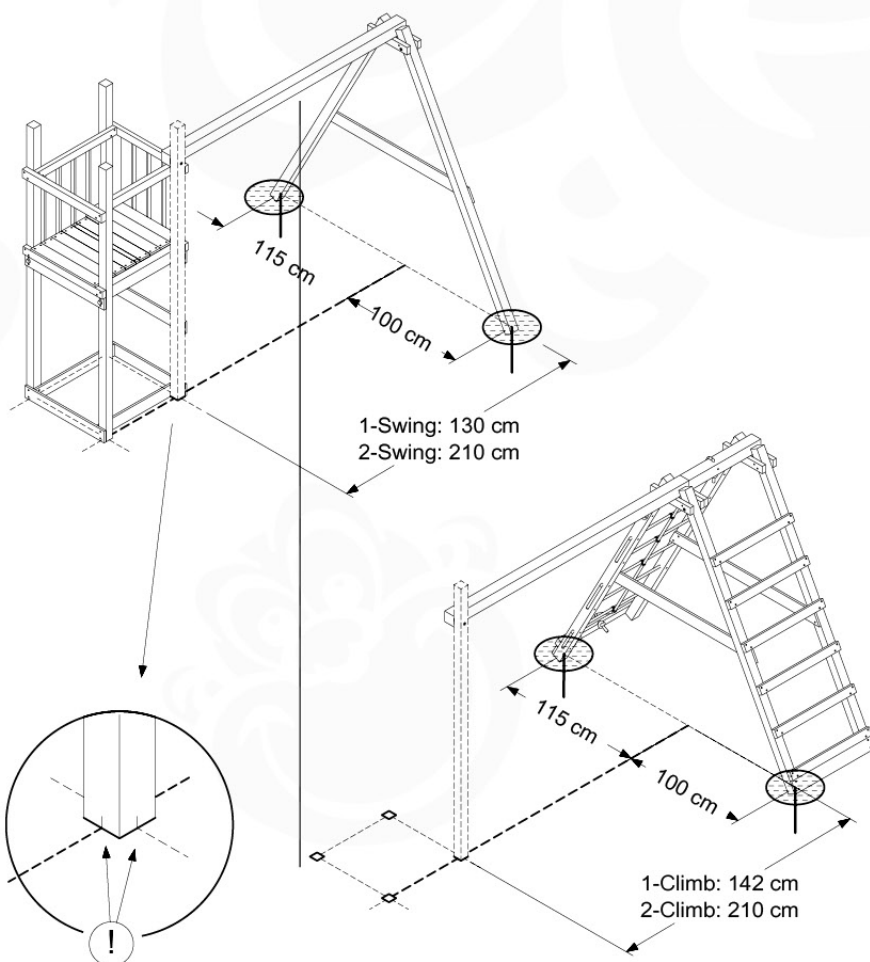

03 Playground Foundation

03-1

Foundation Plan - P06 - 27-11-2020 - v3

03-2

Foundation Plan - P06 - 27-11-2020 - v3

04 Base Tower

BT03

(194_100)

	PartNo	PartName	QTY.
Hardware Pack 100_600	001_406	Stealth Screw 8x45	6
	002_220	Gap Point Screw T25 - 5x45	72
	002_223	Gap Point Screw T25 - 5x80	16
Other	007_001	Ground-anchor	2
Hardware Pack 100_600	022_31x	bpc-base version 3	4
	022_84x	bpc cover	4
Wood	A220	Post 70x70 L2200	4
	C74	Beam 740 mm	4
	D60	Board 600 mm	10
	D74	Board 740 mm	8