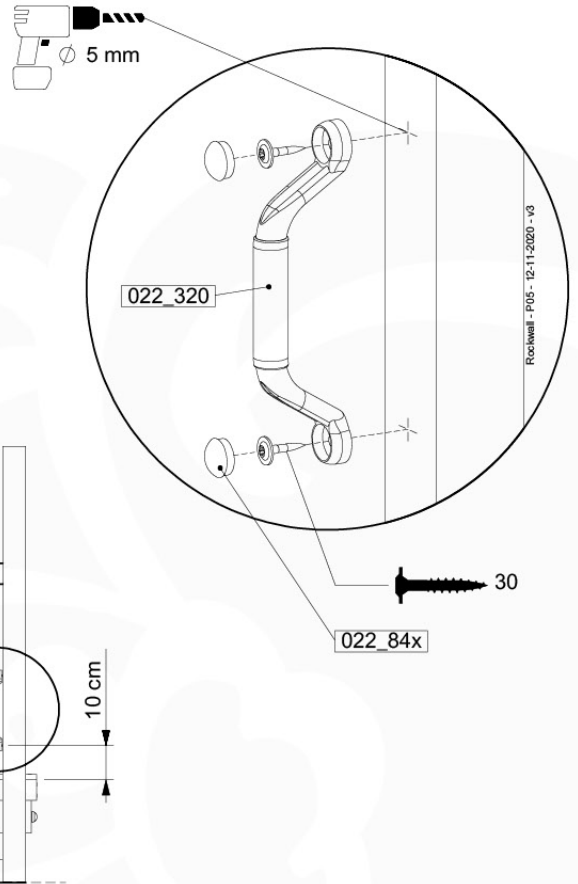

Balustrade AL - P02 U - 12-11-2020 - v3.0

05-1

06 Rockwall

RW01

(194_105)

	PartNo	PartName	QTY.
Hardware pack 100_604	001_102	Washer Head Screw T40 M8x30	8
	002_220	Gap Point Screw T25 - 5x45	24
	002_223	Gap Point Screw T25 - 5x80	4
	003_010	M8 spring lock washer	8
	004_050	M8 22mm Drive in Nut	8
Other	022_50x	Climbing Rock	4
	120_102	Handgrip set (2x Grip, 4x BoltCaps, 4x StealthScrew30)	1
Wood	C74	Beam 740 mm	1
	D74	Board 740 mm	5

Rockwall - P02 - 12-11-2020 - v3

06-1

min. 2,7 cm
max. 8,8 cm

Rockwall - P03 - 12-11-2020 - v3

06-2

06-3

07 2-Step Ladder

LA06

(194_102)

	PartNo	PartName	QTY.
Hardware Pack 100_602	001_406	Stealth Screw 8x45	8
	002_220	Gap Point Screw T25 - 5x45	4
	002_223	Gap Point Screw T25 - 5x80	5
	022_84x	bpc cover	8
Other	022_53x	Ladder/ Rope Rung 30cm	4
	120_102	Handgrip set (2x Complete)	1
Wood	A123	Post 70x70 L1230	1
	C74	Beam 740 mm	1