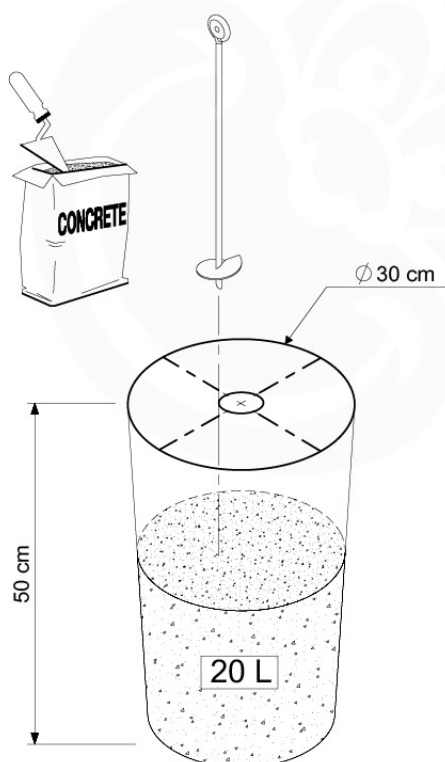

03 Playground Foundation

03-1

Foundation Plan - P06 - 27-11-2020 - v3

03-2

Foundation Plan - P06 - 27-11-2020 - v3