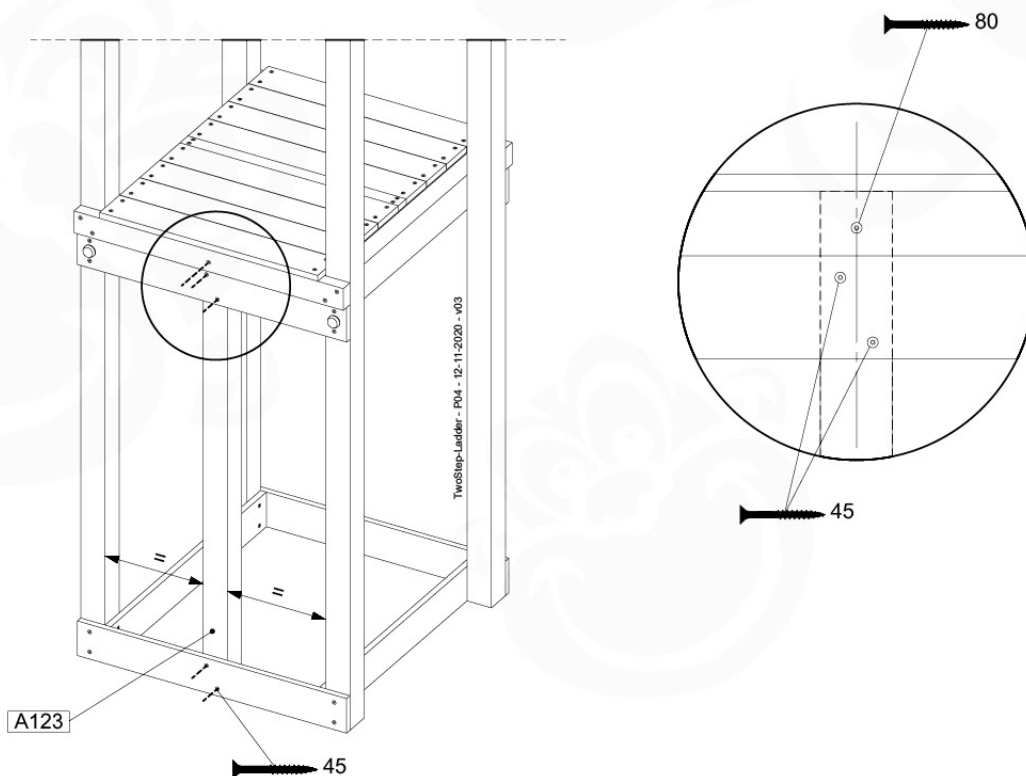

07-1

TwoStep-Ladder - P04 - 12-11-2020 - v03