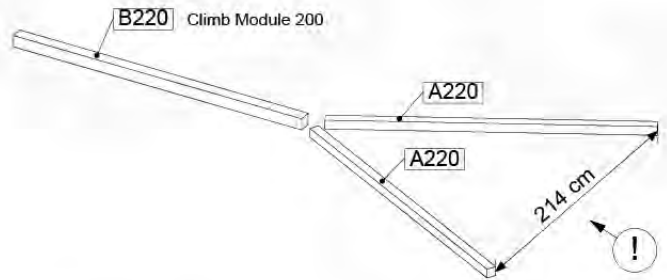

06

	PartNo	PartName	QTY.
Hardware Pack	001_406	Stealth Screw 8x45	2
	001_417	Stealth Screw 8x80	8
	001_422	Stealth Screw 8x137	6
	002_220	Gap Point Screw T25 - 5x45	43
	002_223	Gap Point Screw T25 - 5x80	45
	002_301	Dry Wall Screw PH2 3.9 x 40 mm	7
Other	005_528	Swing Beam Bracket 7x7	2
	005_529	Swing Beam Bracket 9x9	2
	007_001	Ground-anchor	2
	020_317	Rope Polyester 16mm Green 3.4m	1
	020_318	Rope Polyester 16mm Green 8.1m	1
	022_455	Rope Cross Connector Egg	7
	023_031	Finishing Washer GPS 5.0	4
	101_003	Swing hook with Carabiner	4

ClimbPart1 - Page 3-11-2021 - M 0

06-1

1-Climb Module 200
2-Climb Module 200