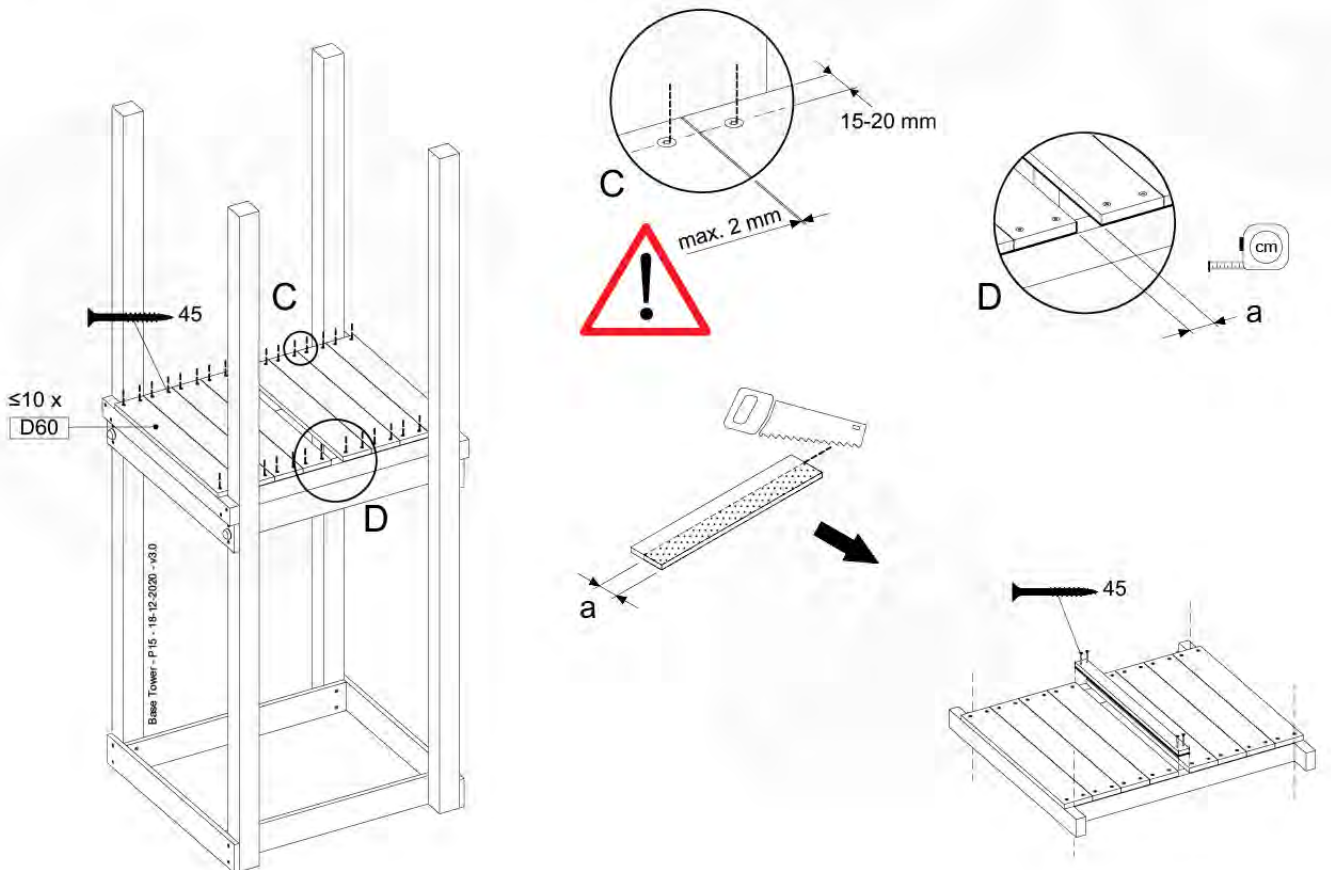

Base Tower - P04 - BT03 - 18-12-2020 - v3.0

07-1

07-2

07-3

08 Extension Tower

ET01

(194_100)

	PartNo	PartName	QTY.
Hardware Pack 100_600	001_406	Stealth Screw 8x45	4
	002_220	Gap Point Screw T25 - 5x45	60
	002_223	Gap Point Screw T25 - 5x80	12
Other	007_001	Ground-anchor	2
Hardware Pack 100_600	022_31x	bpc-base version 3	2
	022_84x	bpc cover	2
Wood	A200	Post 70x70 L2000	2
	C74	Beam 740 mm	3
	D60	Board 600 mm	9
	D74	Board 740 mm	6