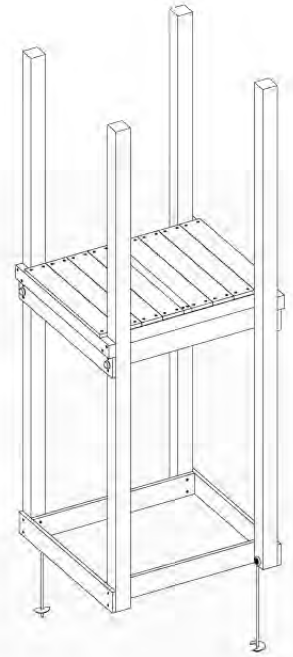

06 Playground Foundation

FD02

06-1

07 Base Tower

BT03

(194_100)

	PartNo	PartName	QTY.
Hardware Pack 100_600	001_406	Stealth Screw 8x45	6
	002_220	Gap Point Screw T25 - 5x45	72
	002_223	Gap Point Screw T25 - 5x80	16
Other	007_001	Ground-anchor	2
Hardware Pack 100_600	022_31x	bpc-base version 3	4
	022_84x	bpc cover	4
Wood	A220	Post 70x70 L2200	4
	C74	Beam 740 mm	4
	D60	Board 600 mm	10
	D74	Board 740 mm	8

Base Tower - P04 - BT03 - 18-12-2020 - v3.0

07-1

07-2

07-3

08 Extension Tower

ET01

(194_100)

	PartNo	PartName	QTY.
Hardware Pack 100_600	001_406	Stealth Screw 8x45	4
	002_220	Gap Point Screw T25 - 5x45	60
	002_223	Gap Point Screw T25 - 5x80	12
Other	007_001	Ground-anchor	2
Hardware Pack 100_600	022_31x	bpc-base version 3	2
	022_84x	bpc cover	2
Wood	A200	Post 70x70 L2000	2
	C74	Beam 740 mm	3
	D60	Board 600 mm	9
	D74	Board 740 mm	6

Extension Tower - P02 - ET01 - 18-12-2020 - v3.0

www.junglegym.com

08-1

08-2

08-3

09 Balustrade

BL01 - 1x

(194_101)