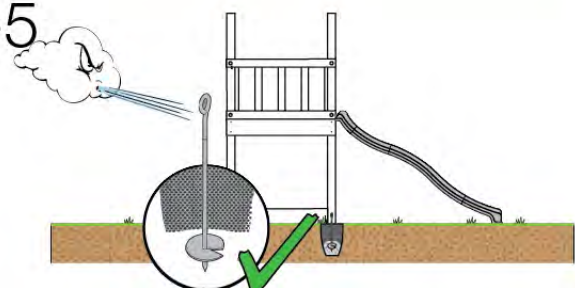

06 Playground Foundation

FD02

06-1

07 Base Tower

BT03

(194_100)

	PartNo	PartName	QTY.
Hardware Pack 100_600	001_406	Stealth Screw 8x45	6
	002_220	Gap Point Screw T25 - 5x45	72
	002_223	Gap Point Screw T25 - 5x80	16
Other	007_001	Ground-anchor	2
Hardware Pack 100_600	022_31x	bpc-base version 3	4
	022_84x	bpc cover	4
Wood	A220	Post 70x70 L2200	4
	C74	Beam 740 mm	4
	D60	Board 600 mm	10
	D74	Board 740 mm	8