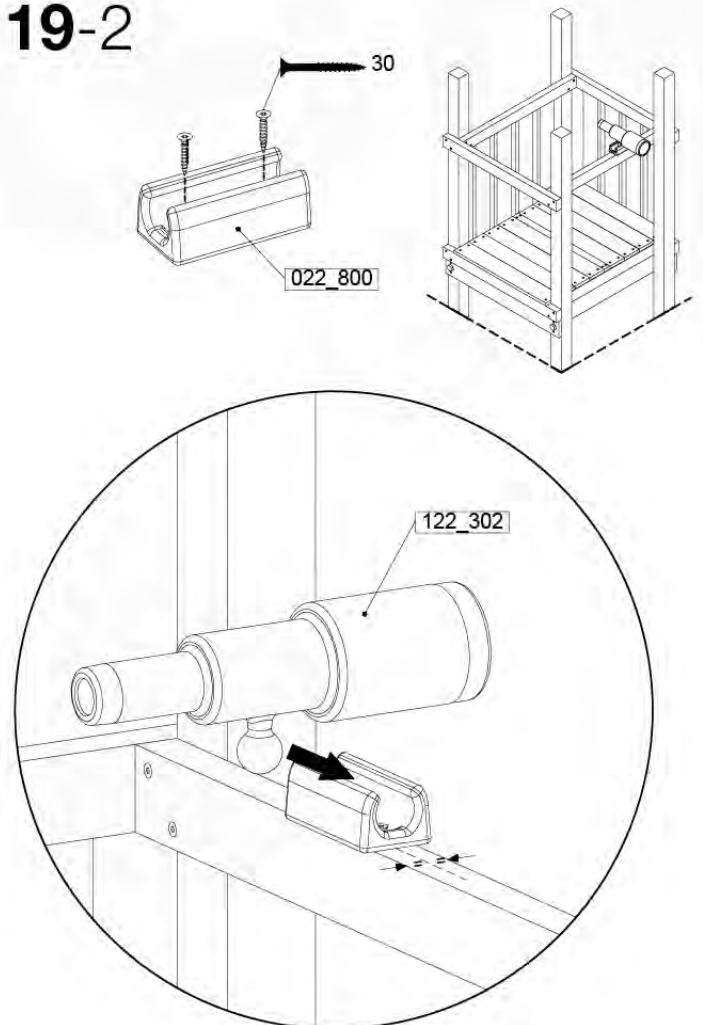

19-2

Accessory set - P03 - 28-9-2021 - 14