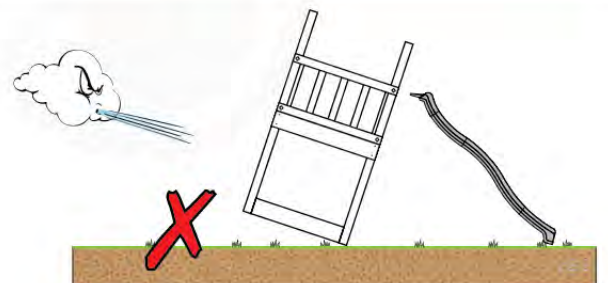

06 Playground Foundation

FD02

06-1

07 Base Tower

BT03

(194_100)

	PartNo	PartName	QTY.
Hardware Pack 100_600	001_406	Stealth Screw 8x45	6
	002_220	Gap Point Screw T25 - 5x45	72
	002_223	Gap Point Screw T25 - 5x80	16
Other	007_001	Ground-anchor	2
Hardware Pack 100_600	022_31x	bpc-base version 3	4
	022_84x	bpc cover	4
Wood	A220	Post 70x70 L2200	4
	C74	Beam 740 mm	4
	D60	Board 600 mm	10
	D74	Board 740 mm	8