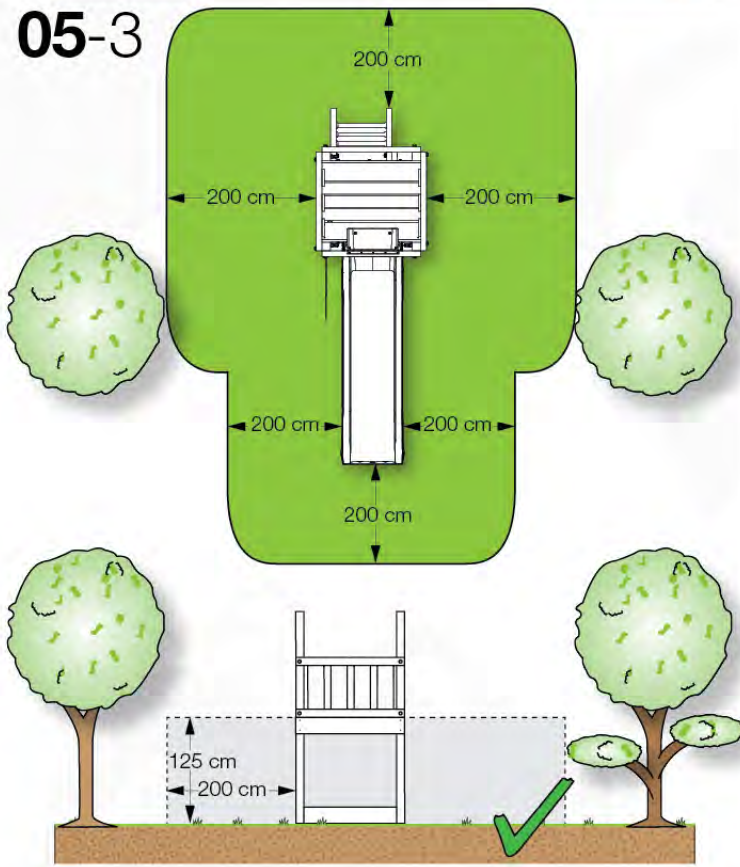

05 Safe Playground

05-1

05-2

05-3

05-4

05-5