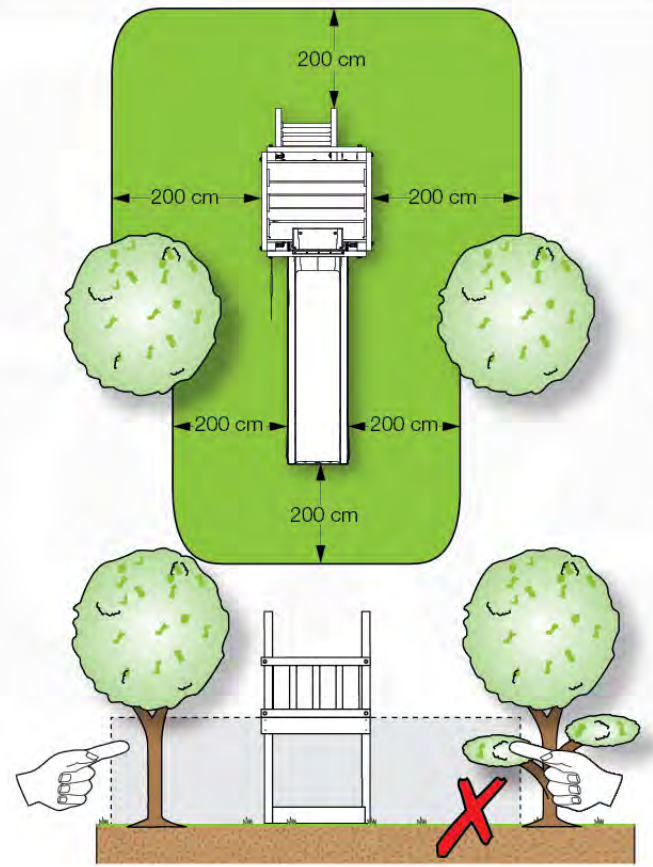

05 Safe Playground

05-1

05-2

05-3

05-4

05-5