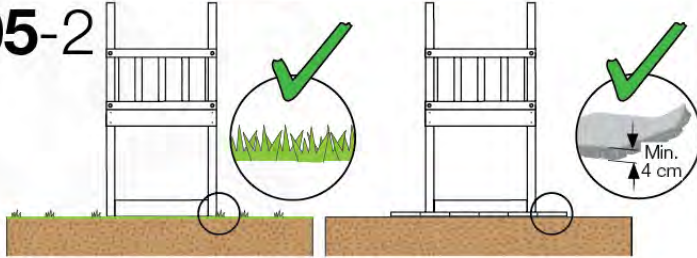

05 Safe Playground

05-1

05-2

05-3

05-4

05-5