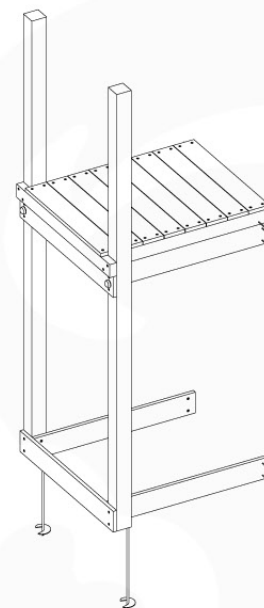

06 Playground Foundation

FD02

06-1

07 Base Tower

BT03

(194_100)

	PartNo	PartName	QTY.
Hardware Pack 100_600	001_406	Stealth Screw 8x45	6
	002_220	Gap Point Screw T25 - 5x45	72
	002_223	Gap Point Screw T25 - 5x80	16
Other	007_001	Ground-anchor	2
Hardware Pack 100_600	022_31x	bpc-base version 3	4
	022_84x	bpc cover	4
Wood	A220	Post 70x70 L2200	4
	C74	Beam 740 mm	4
	D60	Board 600 mm	10
	D74	Board 740 mm	8

Base Tower - P04 - BT03 - 18-12-2020 - v3.0

07-1

07-2

07-3

08 Extension Tower

ET01

(194_100)

	PartNo	PartName	QTY.
Hardware Pack 100_600	001_406	Stealth Screw 8x45	4
	002_220	Gap Point Screw T25 - 5x45	60
	002_223	Gap Point Screw T25 - 5x80	12
Other	007_001	Ground-anchor	2
Hardware Pack 100_600	022_31x	bpc-base version 3	2
	022_84x	bpc cover	2
Wood	A200	Post 70x70 L2000	2
	C74	Beam 740 mm	3
	D60	Board 600 mm	9
	D74	Board 740 mm	6

Extension Tower - P02 - ET01 - 18-12-2020 - v3.0

www.junglegym.com

08-1

08-2

08-3

09 Balustrade

BL01 - 1x

(194_101)

	PartNo	PartName	QTY.
Hardware Pack 100_601	002_220	Gap Point Screw T25 - 5x45	16
	002_223	Gap Point Screw T25 - 5x80	4
Timber	C74	Beam 740 mm	1
	D65	Board 650 mm	4

Balustrade 80 - P02 U - 13/01/2022 - v4