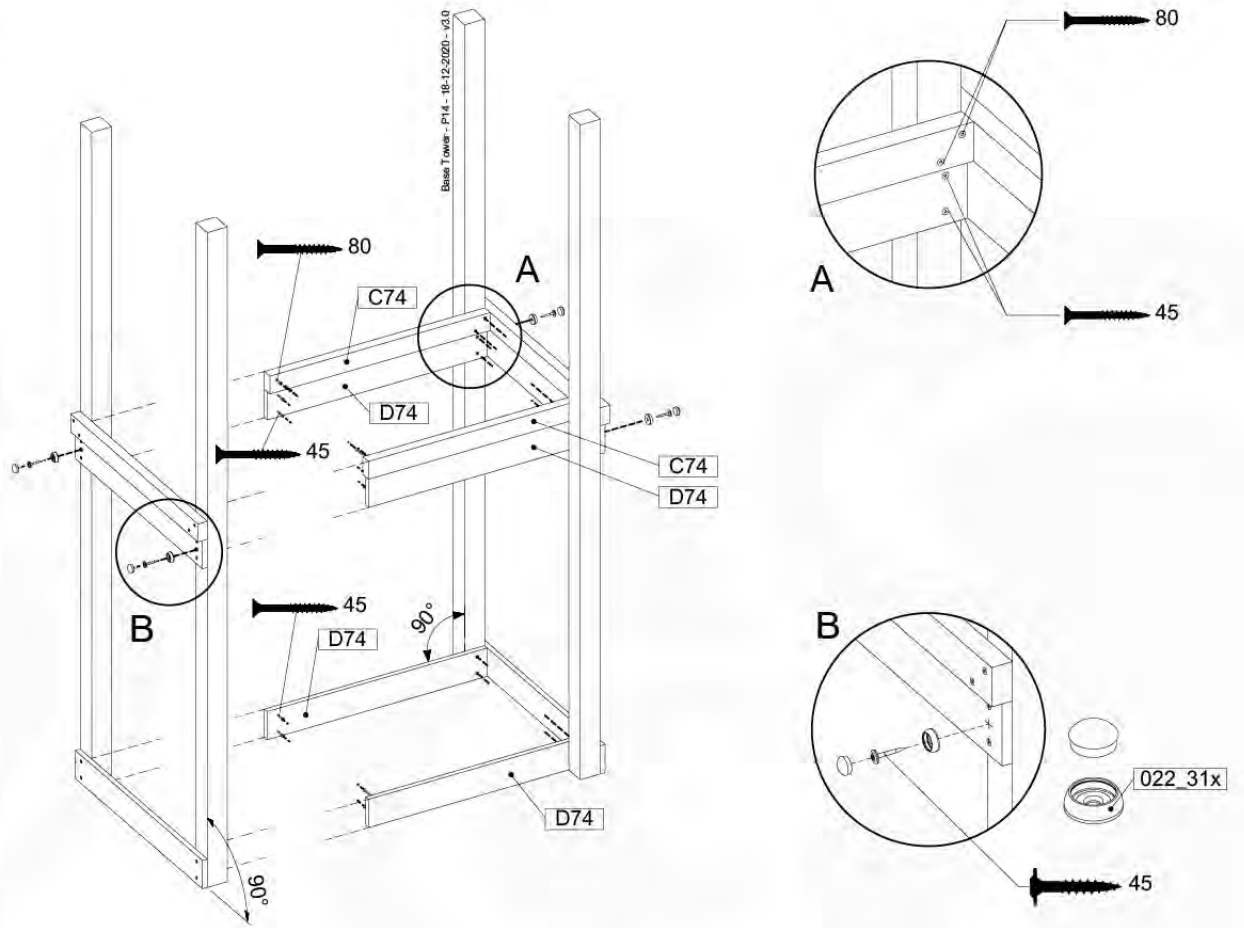

06 Playground Foundation

FD02

06-1

07 Base Tower

BT03

(194_100)

	PartNo	PartName	QTY.
Hardware Pack 100_600	001_406	Stealth Screw 8x45	6
	002_220	Gap Point Screw T25 - 5x45	72
	002_223	Gap Point Screw T25 - 5x80	16
Other	007_001	Ground-anchor	2
Hardware Pack 100_600	022_31x	bpc-base version 3	4
	022_84x	bpc cover	4
Wood	A220	Post 70x70 L2200	4
	C74	Beam 740 mm	4
	D60	Board 600 mm	10
	D74	Board 740 mm	8

Base Tower - P04 - BT03 - 18-12-2020 - v3.0

07-1

07-2

07-3

08 Extension Tower

ET01

(194_100)

	PartNo	PartName	QTY.
Hardware Pack 100_600	001_406	Stealth Screw 8x45	4
	002_220	Gap Point Screw T25 - 5x45	60
	002_223	Gap Point Screw T25 - 5x80	12
Other	007_001	Ground-anchor	2
Hardware Pack 100_600	022_31x	bpc-base version 3	2
	022_84x	bpc cover	2
Wood	A200	Post 70x70 L2000	2
	C74	Beam 740 mm	3
	D60	Board 600 mm	9
	D74	Board 740 mm	6