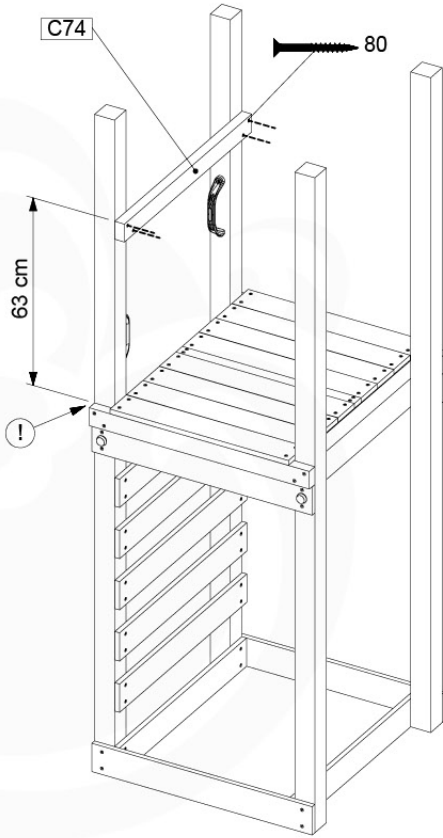

10-1

11 Rockwall

RW01

(194_105)

	PartNo	PartName	QTY.
Hardware pack 100_604	001_102	Washer Head Screw T40 M8x30	8
	002_220	Gap Point Screw T25 - 5x45	24
	002_223	Gap Point Screw T25 - 5x80	4
	003_010	M8 spring lock washer	8
	004_050	M8 22mm Drive in Nut	8
Other	022_50x	Climbing Rock	4
	120_102	Handgrip set (2x Complete)	1
Timber	C74	Beam 740 mm	1
	D74	Board 740 mm	5

Rockwall 80 - P02 - 29-9-2021 - v4

11-1

min. 2,6 cm
max. 8,8 cm

Rockwall 80 - P03 - 29-9-2021 - v4

11-2

11-3

12 2-Step Ladder

LA06

(194_102)

	PartNo	PartName	QTY.
Hardware Pack 100_602	001_406	Stealth Screw 8x45	8
	002_220	Gap Point Screw T25 - 5x45	4
	002_223	Gap Point Screw T25 - 5x80	5
Other	022_53x	Ladder/ Rope Rung 30cm	4
	022_84x	bpc cover	8
	120_102	Handgrip set (2x Complete)	1
Timber	A123	Post 70x70 L1230	1
	C74	Beam 740 mm	1