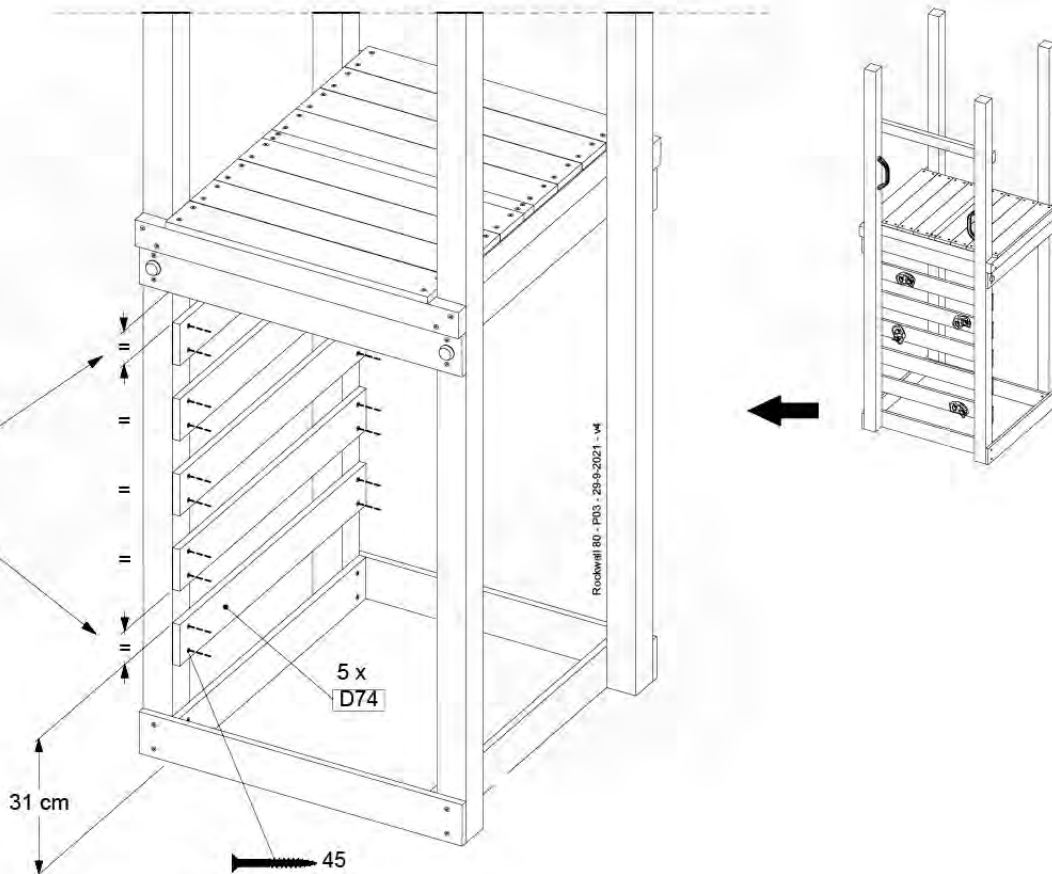

11-1

min. 2,6 cm
max. 8,8 cm

Rockwall 80 - P03 - 29-9-2021 - v4