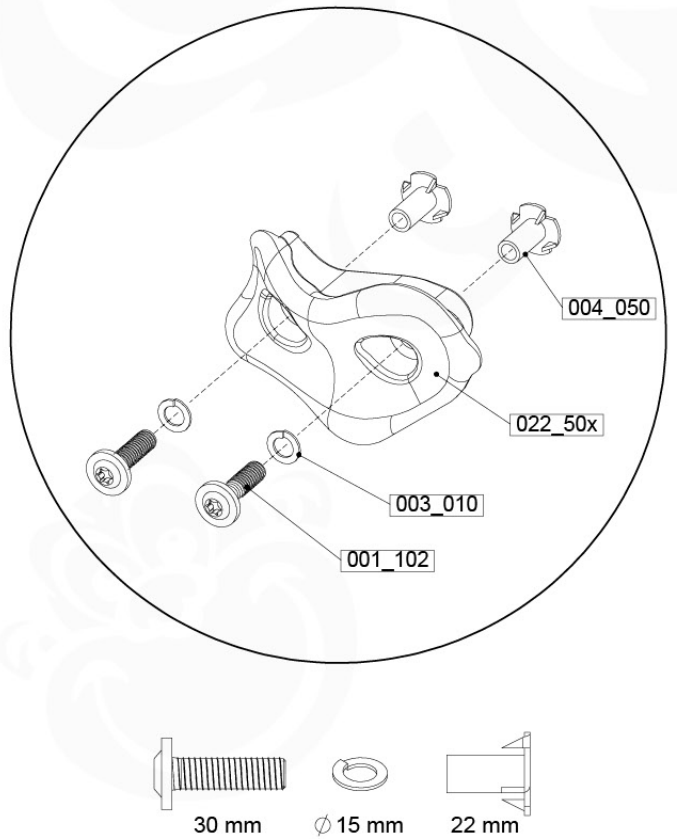

10-1

11 Rockwall

RW01

(194_105)

	PartNo	PartName	QTY.
Hardware pack 100_604	001_102	Washer Head Screw T40 M8x30	8
	002_220	Gap Point Screw T25 - 5x45	24
	002_223	Gap Point Screw T25 - 5x80	4
	003_010	M8 spring lock washer	8
	004_050	M8 22mm Drive in Nut	8
Other	022_50x	Climbing Rock	4
	120_102	Handgrip set (2x Complete)	1
Timber	C74	Beam 740 mm	1
	D74	Board 740 mm	5

Rockwall 80 - P02 - 29-9-2021 - v4

11-1

min. 2,6 cm
max. 8,8 cm

Rockwall 80 - P03 - 29-9-2021 - v4

11-2

11-3

12 2-Step Ladder

LA06