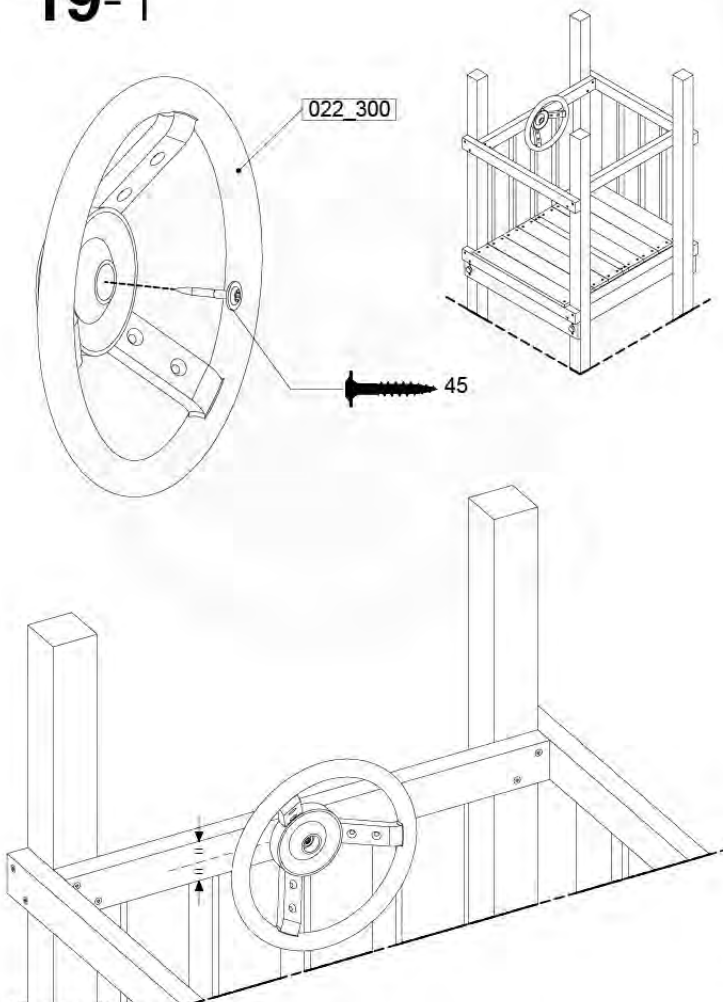

19 Accessories

AC01

(194_119)

	PartNo	PartName	QTY.
Hardware Pack 100_617	001_406	Stealth Screw 8x45	1
	002_041	Dome head screw 4.5 x 20 mm	3
	002_042	Dome head screw 3.5 x 13mm	4
	002_219	Gap Point Screw T25 - 5x30	2
Other	022_300	Steering Wheel	1
	022_800	Rail P/T 105	1
	022_910	Sandpad	1
	103_901	Logo ID Plate	1
	104_107	Tool Set Climbing Units	1
	120_024	Tower Flag	1
	122_302	Telescope	1

Accessory set - P02 - 28-9-2021 - 14

19-1