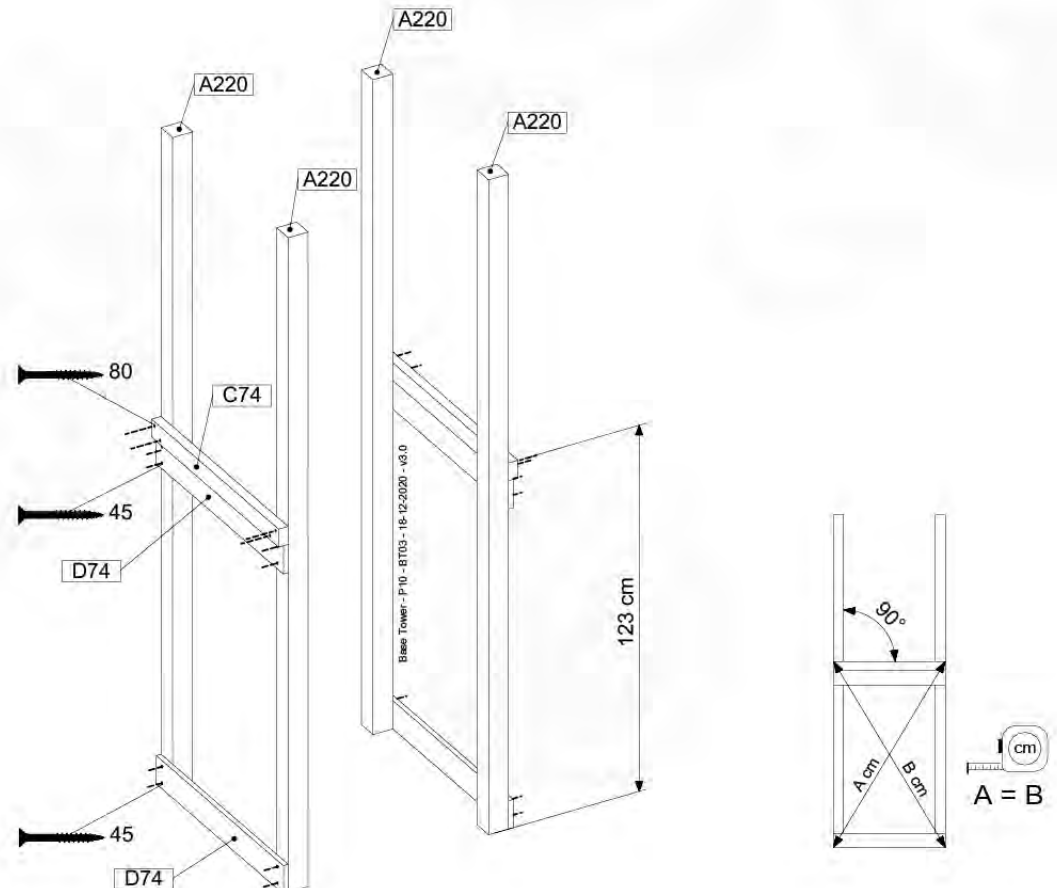

06 Playground Foundation

FD02

06-1

07 Base Tower

BT03

(194_100)

	PartNo	PartName	QTY.
Hardware Pack 100_600	001_406	Stealth Screw 8x45	6
	002_220	Gap Point Screw T25 - 5x45	72
	002_223	Gap Point Screw T25 - 5x80	16
Other	007_001	Ground-anchor	2
Hardware Pack 100_600	022_31x	bpc-base version 3	4
	022_84x	bpc cover	4
Wood	A220	Post 70x70 L2200	4
	C74	Beam 740 mm	4
	D60	Board 600 mm	10
	D74	Board 740 mm	8

Base Tower - P04 - BT03 - 18-12-2020 - v3.0

07-1

07-2

07-3

08 Extension Tower

ET01

(194_100)

	PartNo	PartName	QTY.
Hardware Pack 100_600	001_406	Stealth Screw 8x45	4
	002_220	Gap Point Screw T25 - 5x45	60
	002_223	Gap Point Screw T25 - 5x80	12
Other	007_001	Ground-anchor	2
Hardware Pack 100_600	022_31x	bpc-base version 3	2
	022_84x	bpc cover	2
Wood	A200	Post 70x70 L2000	2
	C74	Beam 740 mm	3
	D60	Board 600 mm	9
	D74	Board 740 mm	6