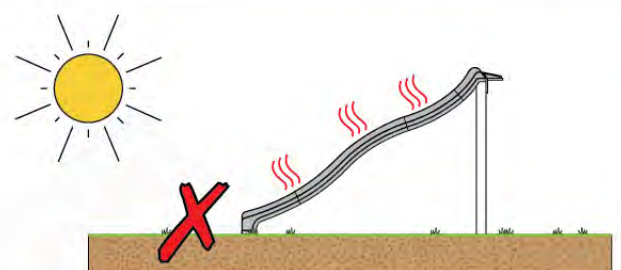

05 Safe Playground

05-1

05-2

05-3

05-4

05-5