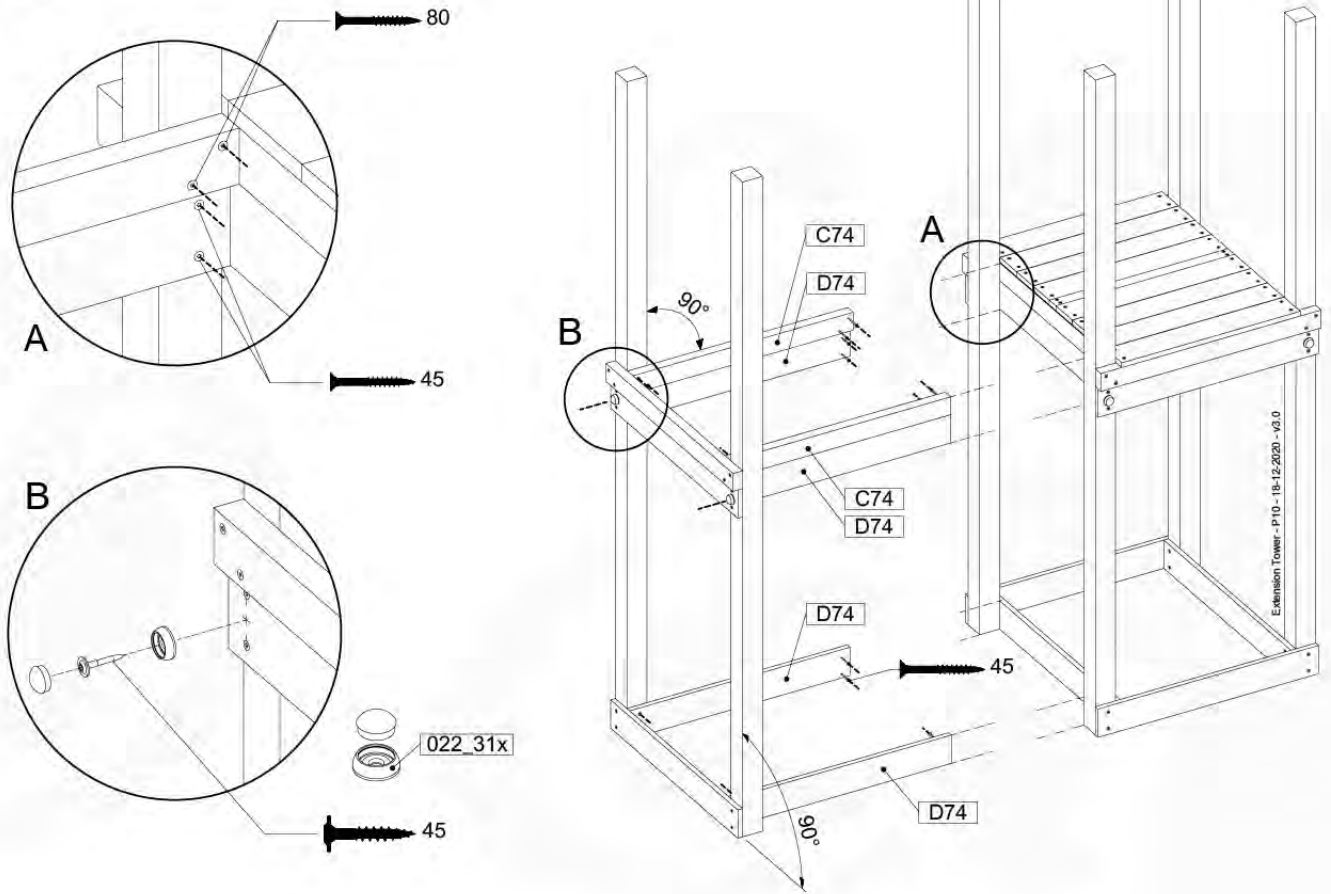

Base Tower - P04 - BT03 - 18-12-2020 - v3.0

07-1

07-2

07-3

08 Extension Tower

ET01

(194_100)

	PartNo	PartName	QTY.
Hardware Pack 100_600	001_406	Stealth Screw 8x45	4
	002_220	Gap Point Screw T25 - 5x45	60
	002_223	Gap Point Screw T25 - 5x80	12
Other	007_001	Ground-anchor	2
Hardware Pack 100_600	022_31x	bpc-base version 3	2
	022_84x	bpc cover	2
Wood	A200	Post 70x70 L2000	2
	C74	Beam 740 mm	3
	D60	Board 600 mm	9
	D74	Board 740 mm	6

Extension Tower - P02 - ET01 - 18-12-2020 - v3.0

www.junglegym.com

08-1

08-2

08-3

09 Balustrade

BL01 - 1x

(194_101)

	PartNo	PartName	QTY.
Hardware Pack 100_601	002_220	Gap Point Screw T25 - 5x45	16
	002_223	Gap Point Screw T25 - 5x80	4
Timber	C74	Beam 740 mm	1
	D65	Board 650 mm	4

Balustrade 80 - P02 U - 13/01/2022 - v4