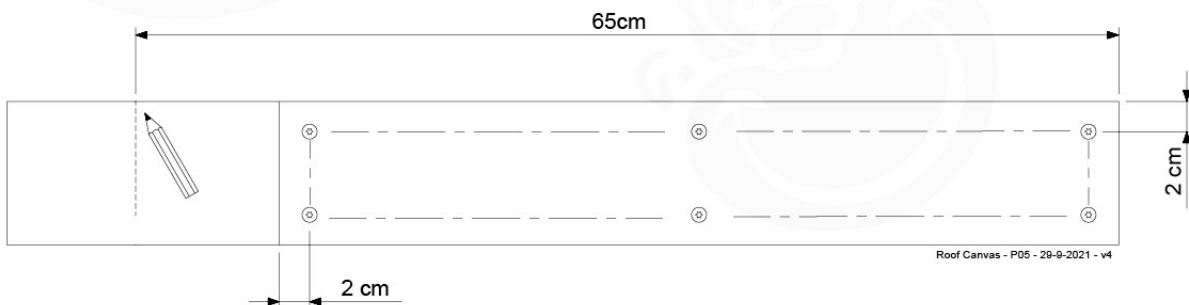

13-1

Roof Canvas - P05 - 29-9-2021 - v4