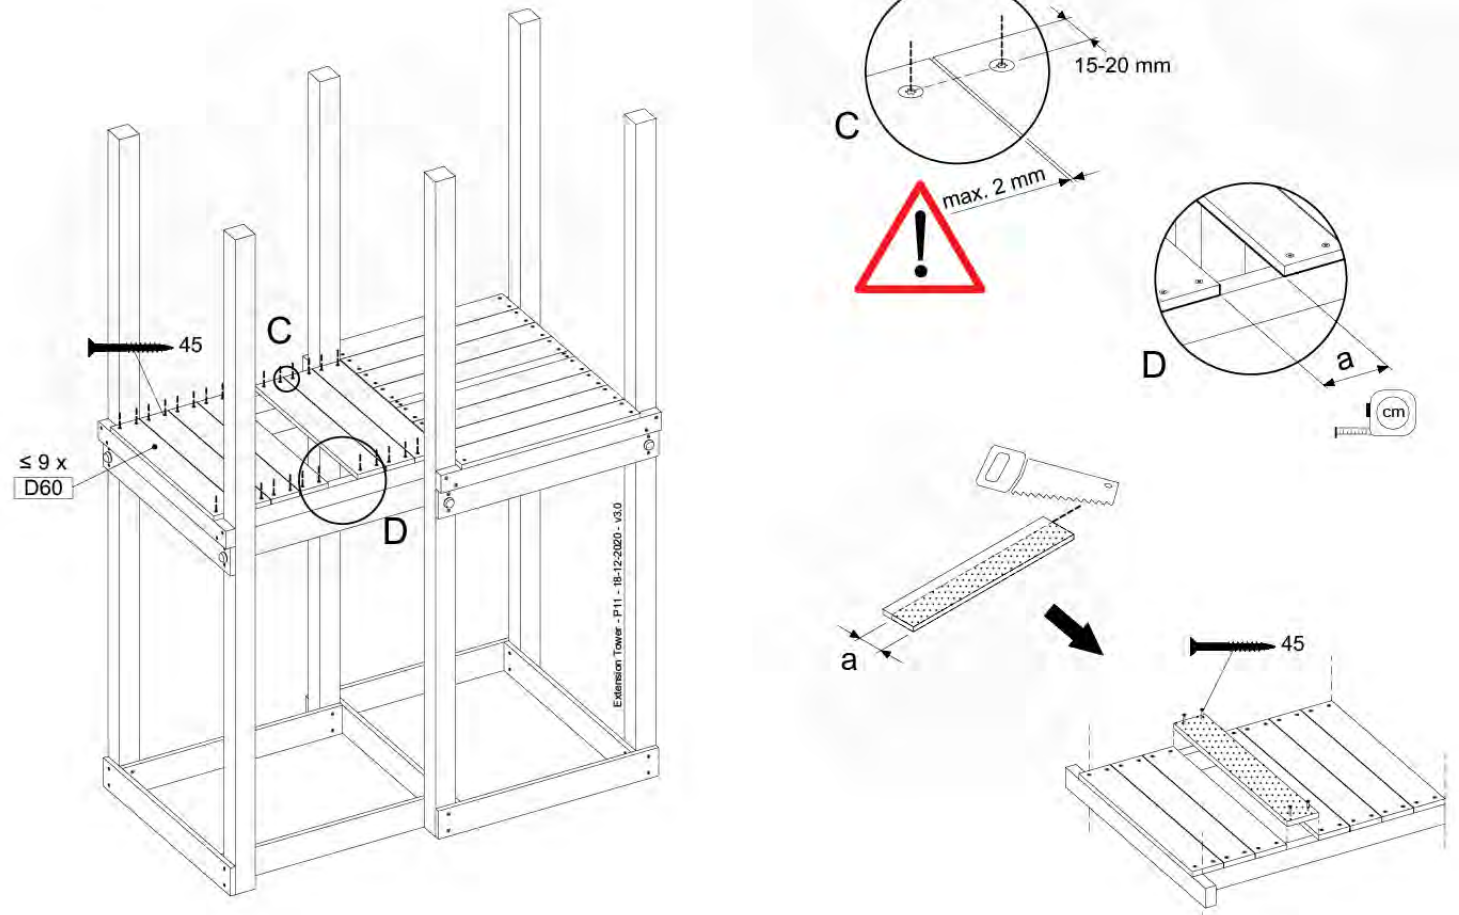

Base Tower - P04 - BT03 - 18-12-2020 - v3.0

07-1

07-2

07-3

08 Extension Tower

ET01

(194_100)

	PartNo	PartName	QTY.
Hardware Pack 100_600	001_406	Stealth Screw 8x45	4
	002_220	Gap Point Screw T25 - 5x45	60
	002_223	Gap Point Screw T25 - 5x80	12
Other	007_001	Ground-anchor	2
Hardware Pack 100_600	022_31x	bpc-base version 3	2
	022_84x	bpc cover	2
Wood	A200	Post 70x70 L2000	2
	C74	Beam 740 mm	3
	D60	Board 600 mm	9
	D74	Board 740 mm	6

Extension Tower - P02 - ET01 - 18-12-2020 - v3.0

www.junglegym.com

08-1

08-2

08-3

09 Balustrade

BL01 - 1x

(194_101)