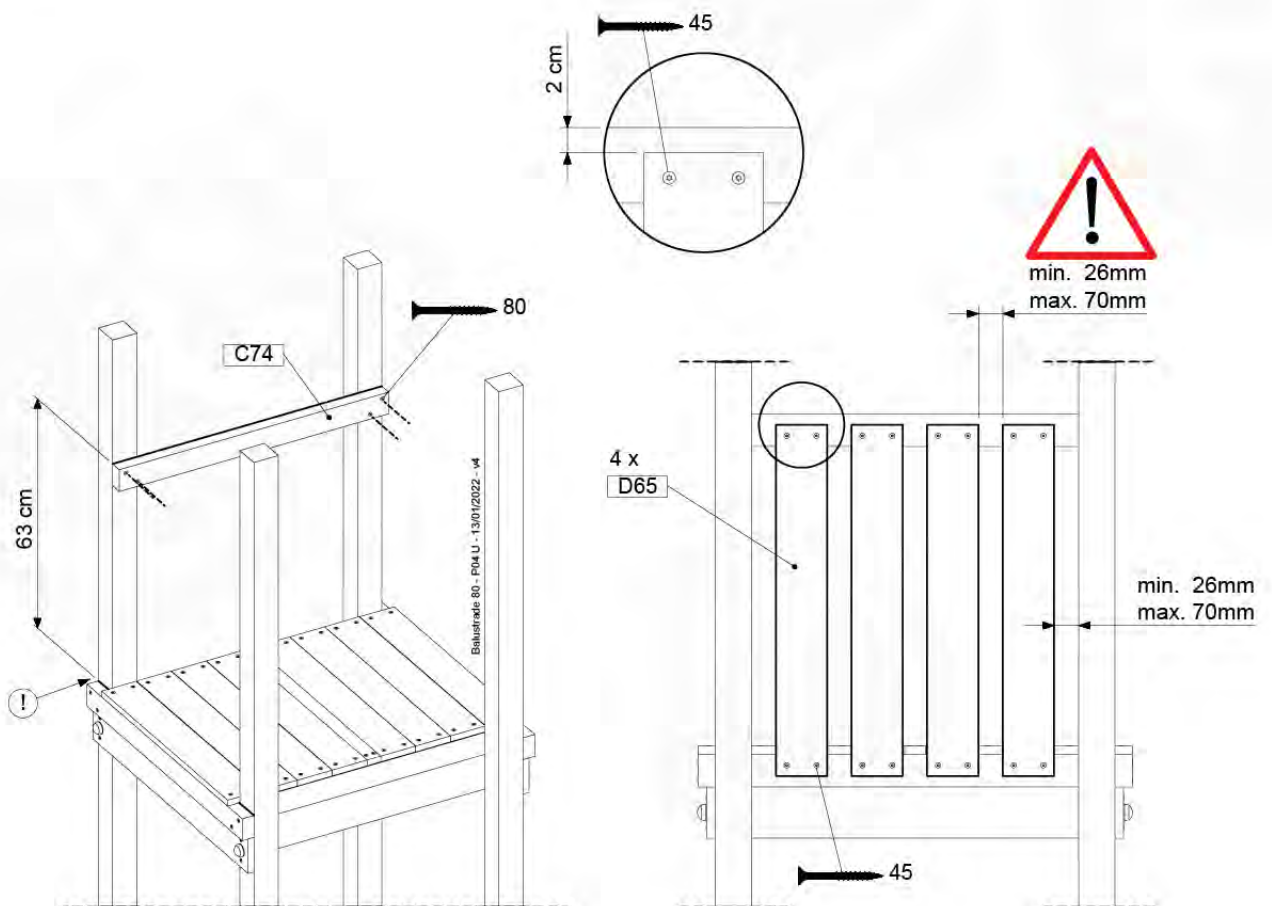

09 Balustrade

BL01 - 1x

(194_101)

	PartNo	PartName	QTY.
Hardware Pack 100_601	002_220	Gap Point Screw T25 - 5x45	16
	002_223	Gap Point Screw T25 - 5x80	4
Timber	C74	Beam 740 mm	1
	D65	Board 650 mm	4

Balustrade 80 - P02 U - 13/01/2022 - v4

09-1