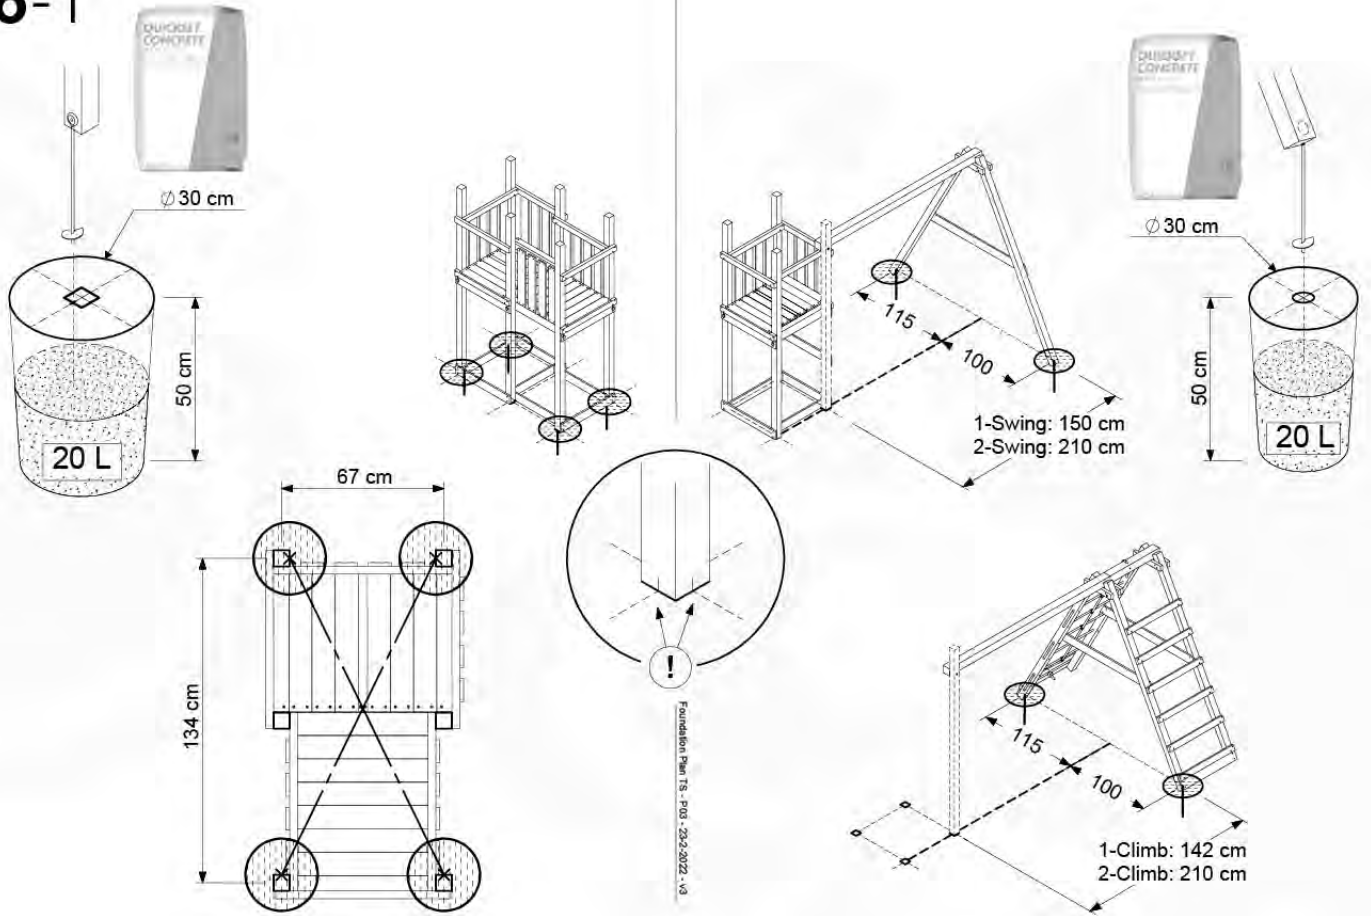

06 Playground Foundation

FD02

06-1

07 Base Tower

BT03

(194_100)

	PartNo	PartName	QTY.
Hardware Pack 100_600	001_406	Stealth Screw 8x45	6
	002_220	Gap Point Screw T25 - 5x45	72
	002_223	Gap Point Screw T25 - 5x80	16
Other	007_001	Ground-anchor	2
Hardware Pack 100_600	022_31x	bpc-base version 3	4
	022_84x	bpc cover	4
Wood	A220	Post 70x70 L2200	4
	C74	Beam 740 mm	4
	D60	Board 600 mm	10
	D74	Board 740 mm	8

Base Tower - P04 - BT03 - 18-12-2020 - v3.0

07-1

07-2

07-3

08 Extension Tower

ET01

(194_100)

	PartNo	PartName	QTY.
Hardware Pack 100_600	001_406	Stealth Screw 8x45	4
	002_220	Gap Point Screw T25 - 5x45	60
	002_223	Gap Point Screw T25 - 5x80	12
Other	007_001	Ground-anchor	2
Hardware Pack 100_600	022_31x	bpc-base version 3	2
	022_84x	bpc cover	2
Wood	A200	Post 70x70 L2000	2
	C74	Beam 740 mm	3
	D60	Board 600 mm	9
	D74	Board 740 mm	6