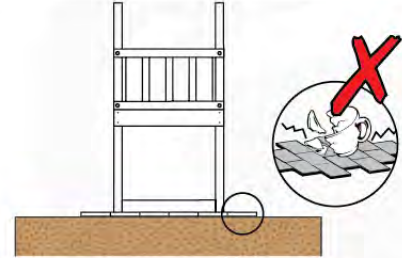

05 Safe Playground

05-1

05-2

05-3

05-4

05-5