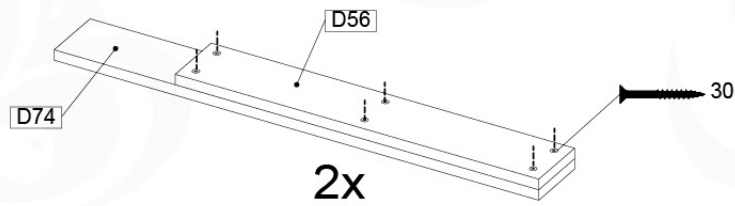

13-1

Roof Canvas - P05 - 29-9-2021 - v4