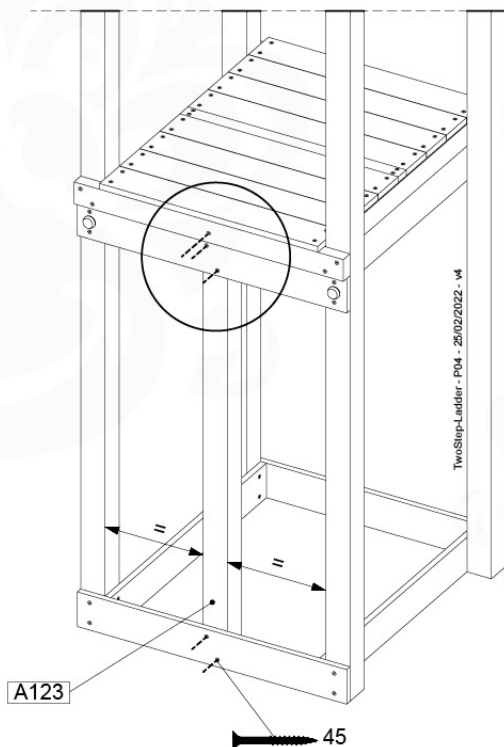

12-1

TwoStepLadder - P04 - 25/02/2022 - v4