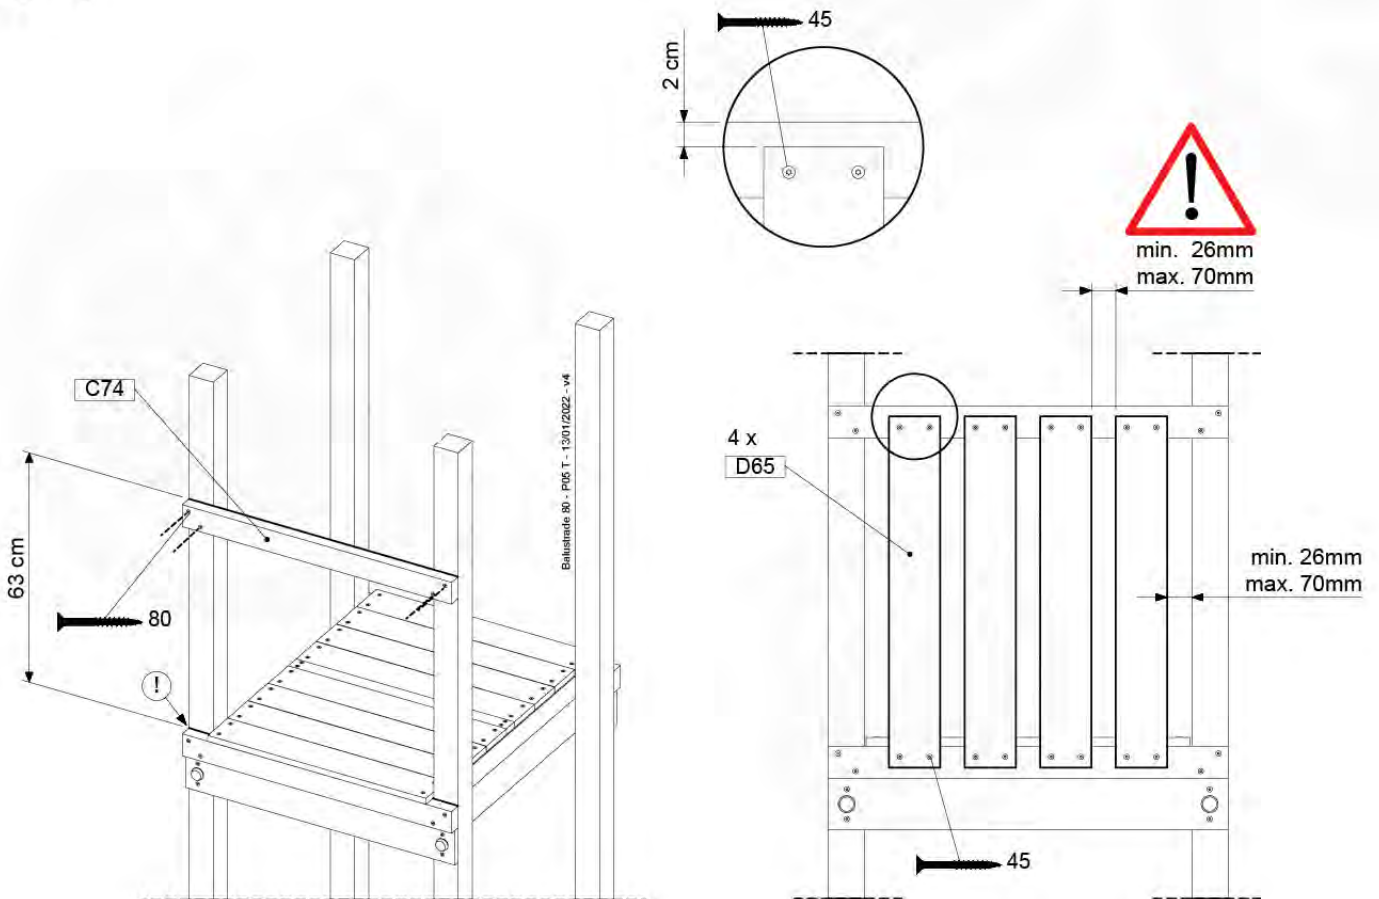

10 Balustrade

BL02 - 2x

(194_101)

	PartNo	PartName	QTY.
Hardware Pack 100_601	002_220	Gap Point Screw T25 - 5x45	16
	002_223	Gap Point Screw T25 - 5x80	4
Timber	C74	Beam 740 mm	1
	D65	Board 650 mm	4

Balustrade 80 - P03 T - 1301/2022 - v4

10-1