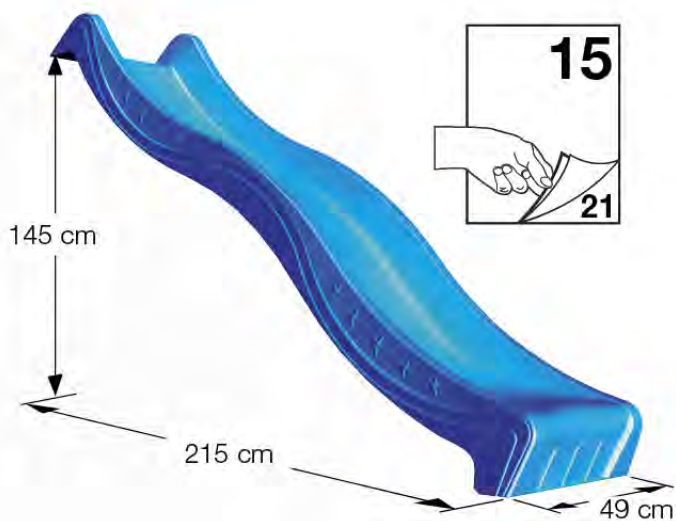

14 Add-on

Wavy Star Slide XXL

- 334_100 Yellow
- 334_200 Blue
- 334_300 Green
- 334_400 Red
- 334_500 Fuchsia
- 334_600 Dark Green