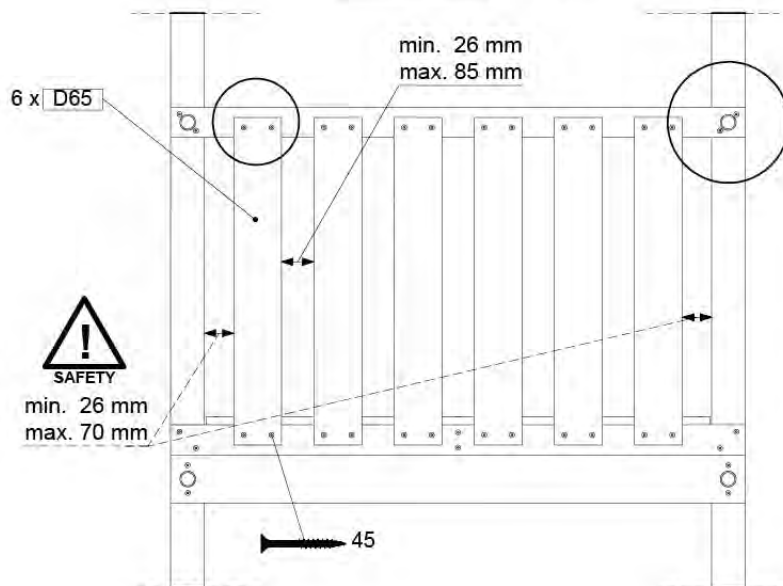

Base Tower NL - P21 - BT14 - 15-10-2021 - v2.1

07-1

07-2

07-3

07-4

08 Balustrade

BL04

	PartNo	PartName	QTY.
Hardware Pack	002_220	Gap Point Screw T25 - 5x45	24
	002_223	Gap Point Screw T25 - 5x80	4
Timber	C114	Beam 1140 mm	1
	D65	Board 650 mm	6

Balustrade 120 - P03 T - 8-10-2021 - v1.1

08-1

HARDWARE PACK TOWER → 80

Balustrade 120 - P06 T - 8-10-2021 - v1.1

09 Rock Wall

RW12

	PartNo	PartName	QTY.
Hardware Pack	001_102	Washer Head Screw T40 M8x30	10
	002_220	Gap Point Screw T25 - 5x45	44
	002_223	Gap Point Screw T25 - 5x80	9
	003_010	M8 spring lock washer	10
	004_050	M8 22mm Drive in Nut	10
Other	022_50x	Climbing Rock	5
	120_102	Handgrip set (complete 2x)	1
Timber	C114	Beam 1140 mm	1
	C206	Beam 2060 mm	1
	D65	Board 650 mm	10