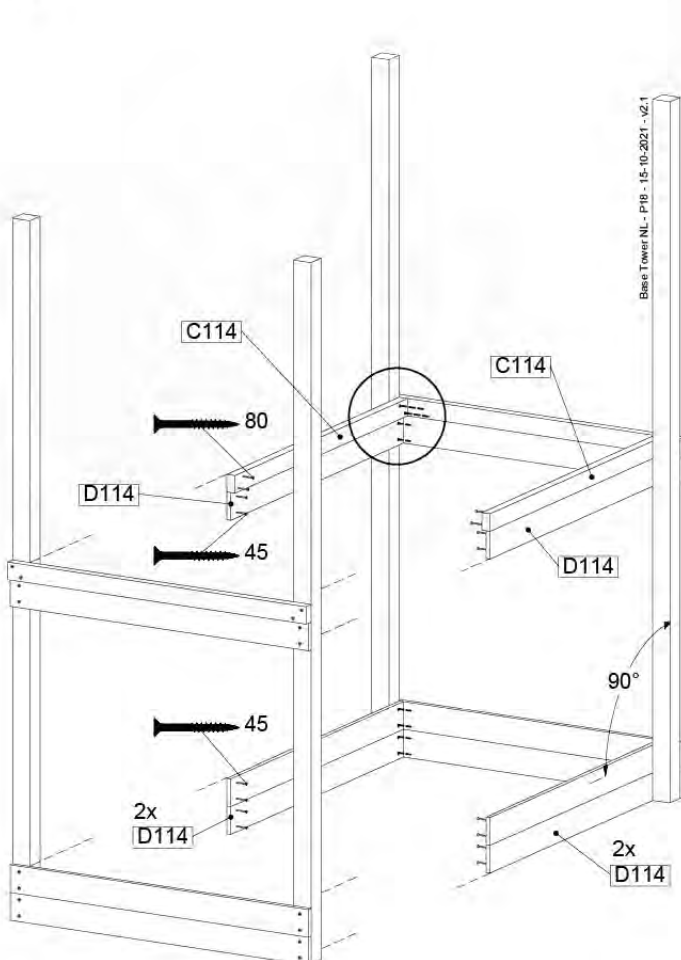

06 Playground Foundation

FD05

07 Base Tower

BT14

	PartNo	PartName	QTY.
Hardware pack	001_406	Stealth Screw 8x45	6
	001_417	Stealth Screw 8x80	4
	002_220	Gap Point Screw T25 - 5x45	118
	002_223	Gap Point Screw T25 - 5x80	20
	022_31x	bpc-base version 3	8
	022_84x	bpc cover	8
Other	007_001	Ground-anchor	2
Timber	A240	Post 70x70 L2400	4
	C114	Beam 1140 mm	5
	D100	Board 1000 mm	14
	D114	Board 1140 mm	12

Base Tower NL - P21 - BT14 - 15-10-2021 - v2.1

07-1

07-2

07-3

07-4

08 Balustrade

BL04

	PartNo	PartName	QTY.
Hardware Pack	002_220	Gap Point Screw T25 - 5x45	24
	002_223	Gap Point Screw T25 - 5x80	4
Timber	C114	Beam 1140 mm	1
	D65	Board 650 mm	6