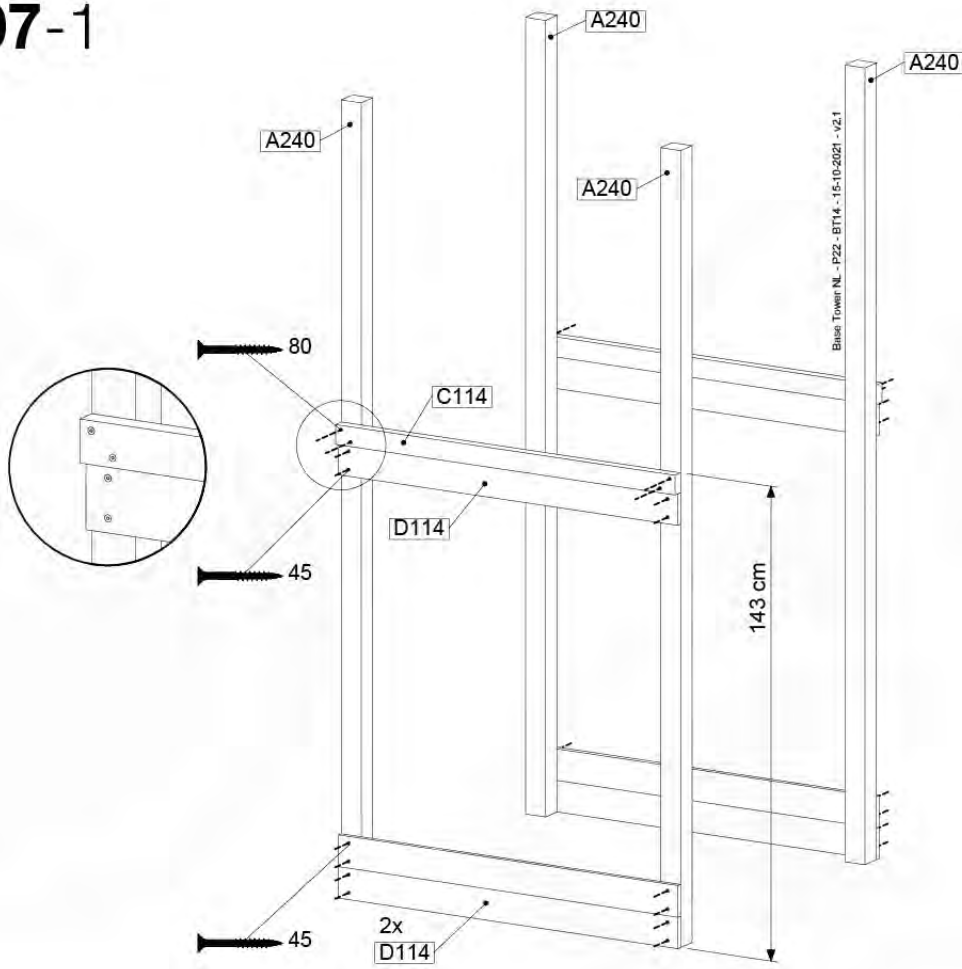

06 Playground Foundation

FD05

07 Base Tower

BT14

	PartNo	PartName	QTY.
Hardware pack	001_406	Stealth Screw 8x45	6
	001_417	Stealth Screw 8x80	4
	002_220	Gap Point Screw T25 - 5x45	118
	002_223	Gap Point Screw T25 - 5x80	20
	022_31x	bpc-base version 3	8
	022_84x	bpc cover	8
Other	007_001	Ground-anchor	2
Timber	A240	Post 70x70 L2400	4
	C114	Beam 1140 mm	5
	D100	Board 1000 mm	14
	D114	Board 1140 mm	12

Base Tower NL - P21 - BT14 - 15-10-2021 - v2.1

07-1

07-2

07-3

07-4

08 Balustrade

BL04

	PartNo	PartName	QTY.
Hardware Pack	002_220	Gap Point Screw T25 - 5x45	24
	002_223	Gap Point Screw T25 - 5x80	4
Timber	C114	Beam 1140 mm	1
	D65	Board 650 mm	6