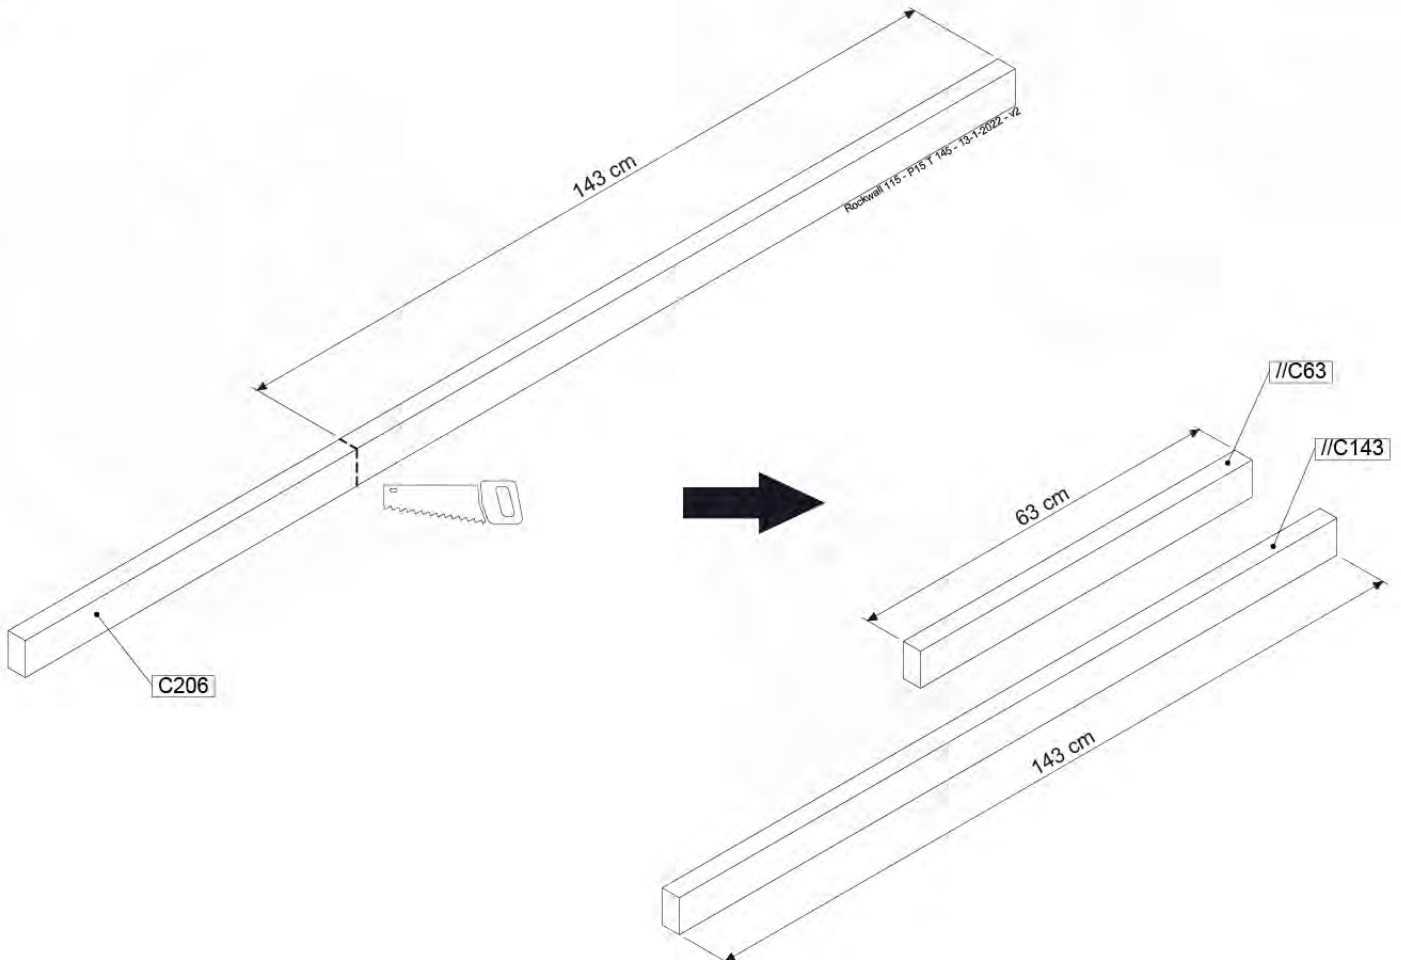

09 Rock Wall

RW12

	PartNo	PartName	QTY.
Hardware Pack	001_102	Washer Head Screw T40 M8x30	10
	002_220	Gap Point Screw T25 - 5x45	44
	002_223	Gap Point Screw T25 - 5x80	9
	003_010	M8 spring lock washer	10
	004_050	M8 22mm Drive in Nut	10
Other	022_50x	Climbing Rock	5
	120_102	Handgrip set (complete 2x)	1
Timber	C114	Beam 1140 mm	1
	C206	Beam 2060 mm	1
	D65	Board 650 mm	10

Rockwall 115 - P09 TR 145 - 13-1-2022 - v2

09-1