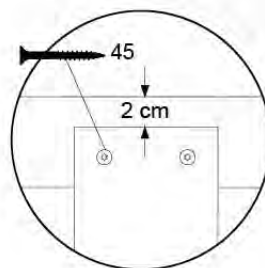

08-1

HARDWARE PACK TOWER → 80