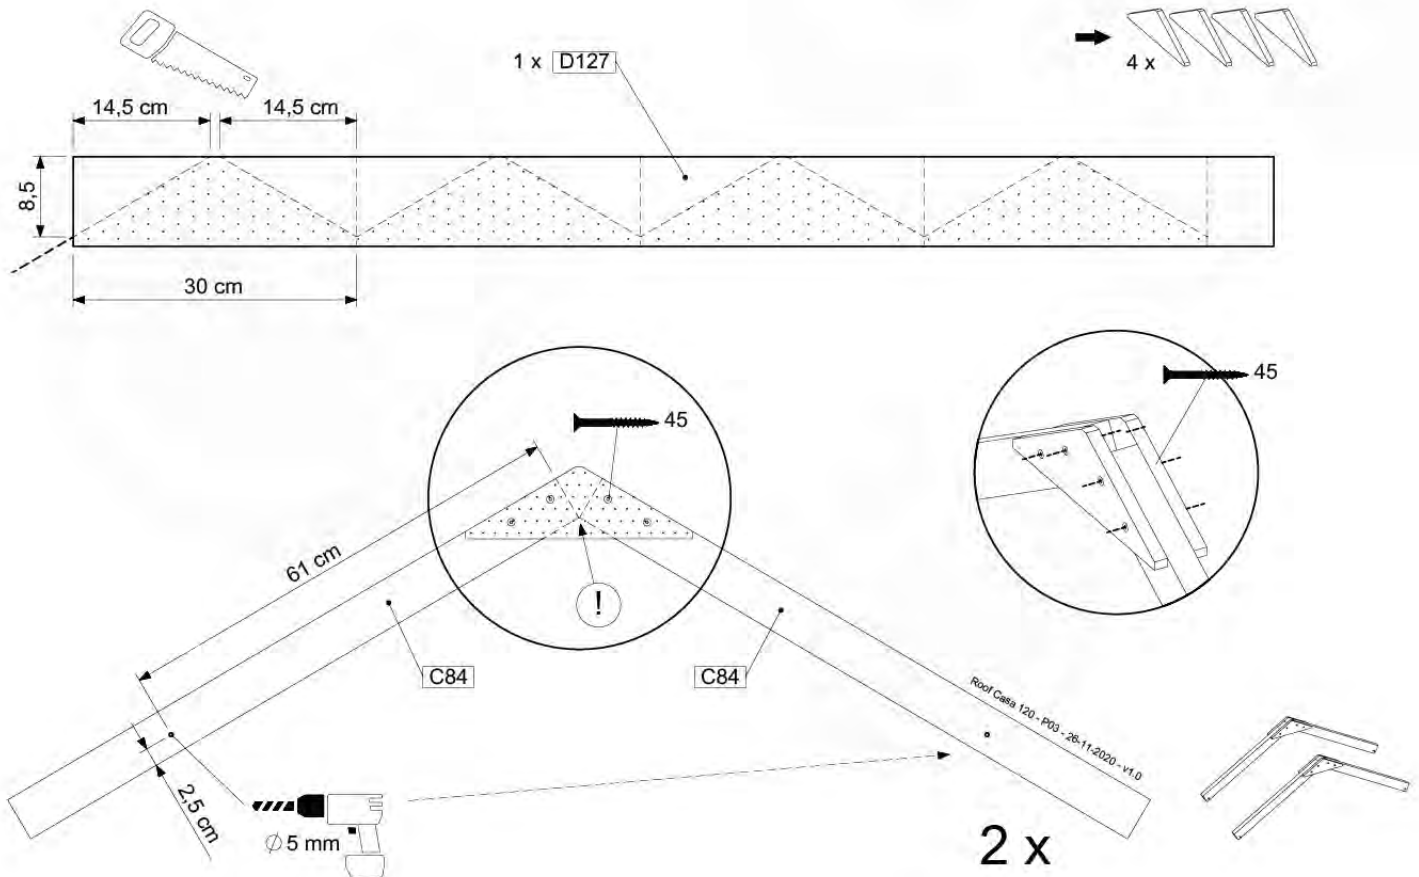

10 Roof

RF09

	PartNo	PartName	QTY.
Hardware Pack	001_417	Stealth Screw 8x80	4
	002_220	Gap Point Screw T25 - 5x45	96
	002_223	Gap Point Screw T25 - 5x80	8
Timber	C84	Beam 840 mm	4
	D127	Board 1270 mm	19-23

Roof Casa 120 - P03 - 26-11-2020 - v1.0

10-1