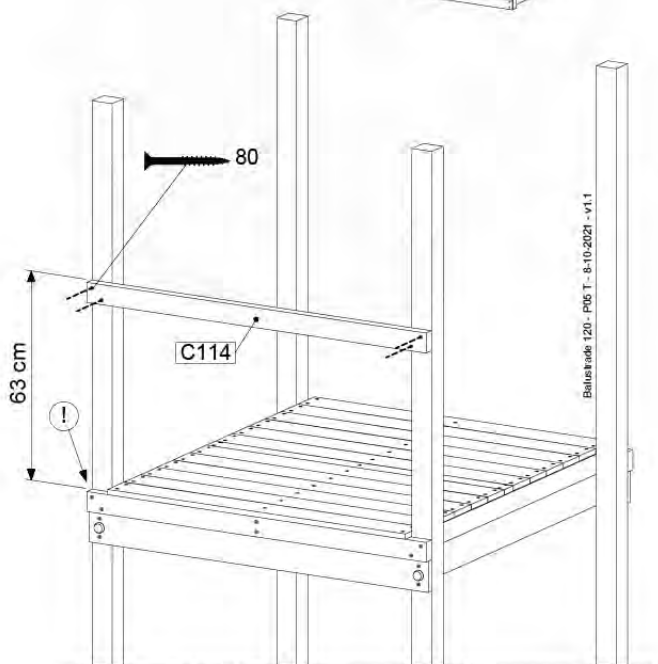

Balustrade 120 - P06 T - 8-10-2021 - v1.1