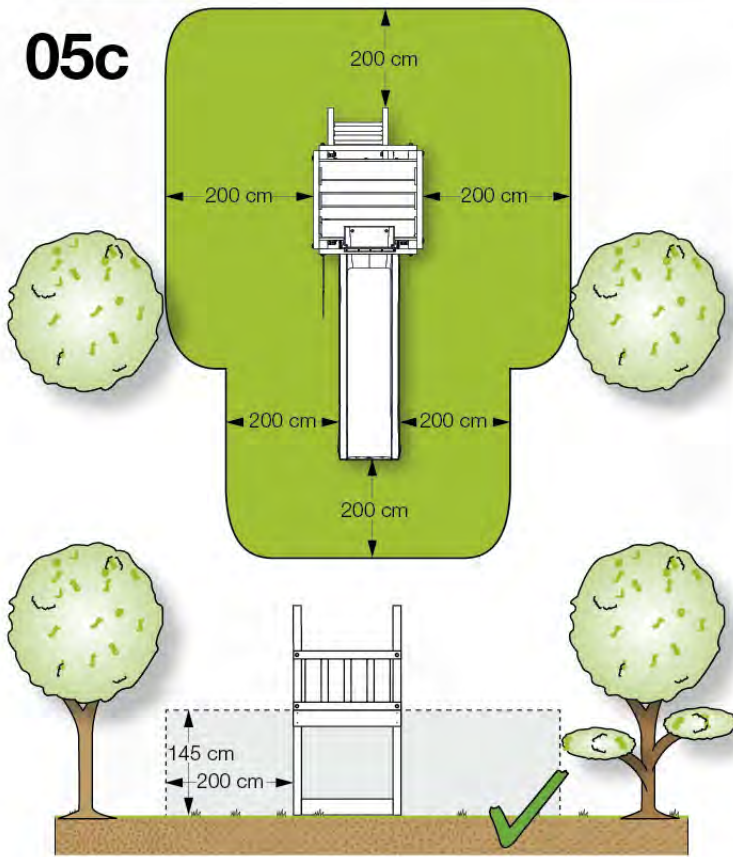

05 Safe Playground

05a

05b

05c

05d

05e