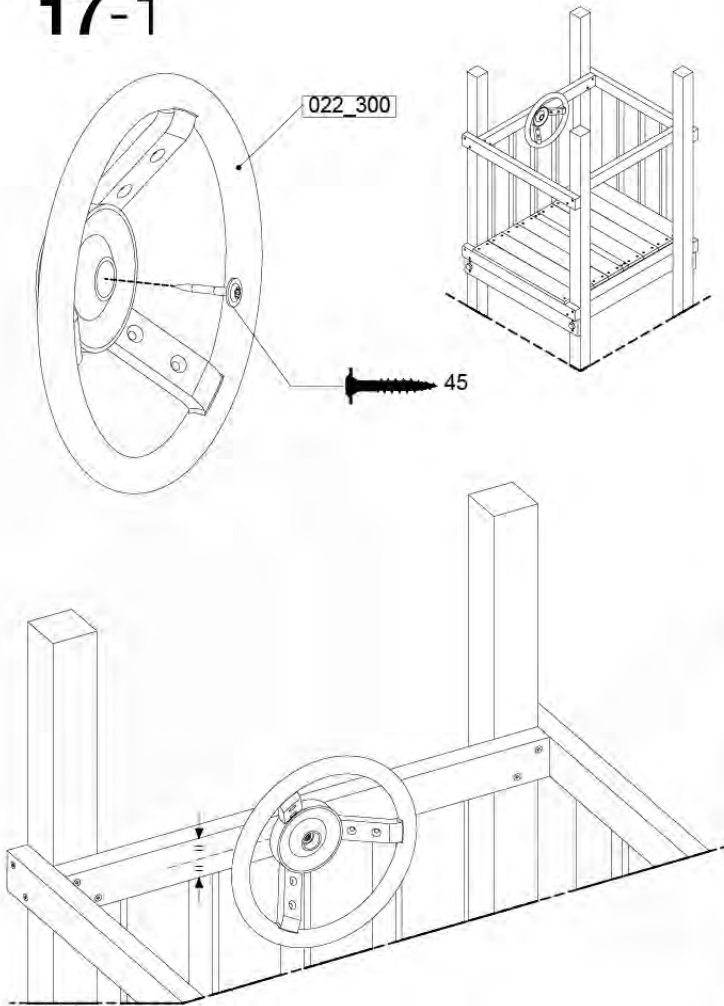

17-1

17-2

Accessories set - P03 - 29-9-2021 - v4

17-3

17-4

Accessories set - P04 - 29-9-2021 - v4