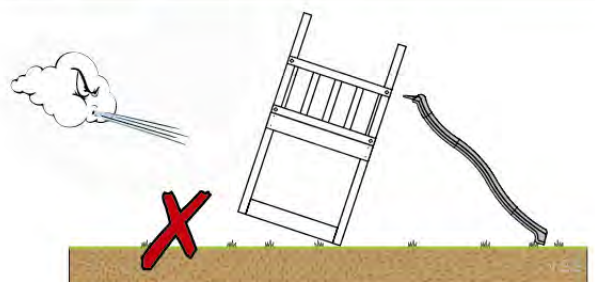

06 Playground Foundation

FD05

07 Base Tower

BT14

	PartNo	PartName	QTY.
Hardware pack	001_406	Stealth Screw 8x45	6
	001_417	Stealth Screw 8x80	4
	002_220	Gap Point Screw T25 - 5x45	118
	002_223	Gap Point Screw T25 - 5x80	20
	022_31x	bpc-base version 3	8
	022_84x	bpc cover	8
Other	007_001	Ground-anchor	2
Timber	A240	Post 70x70 L2400	4
	C114	Beam 1140 mm	5
	D100	Board 1000 mm	14
	D114	Board 1140 mm	12