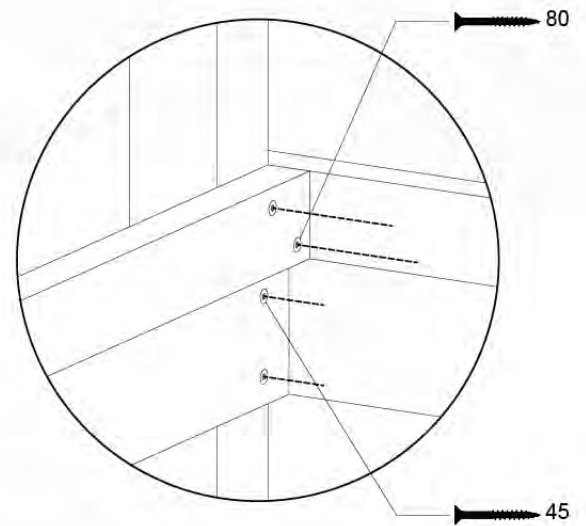

06 Playground Foundation

FD05

07 Base Tower

BT14

	PartNo	PartName	QTY.
Hardware pack	001_406	Stealth Screw 8x45	6
	001_417	Stealth Screw 8x80	4
	002_220	Gap Point Screw T25 - 5x45	118
	002_223	Gap Point Screw T25 - 5x80	20
	022_31x	bpc-base version 3	8
	022_84x	bpc cover	8
Other	007_001	Ground-anchor	2
Timber	A240	Post 70x70 L2400	4
	C114	Beam 1140 mm	5
	D100	Board 1000 mm	14
	D114	Board 1140 mm	12

Base Tower NL - P21 - BT14 - 15-10-2021 - v2.1

07-1

07-2

07-3

07-4

08 Balustrade

BL04

	PartNo	PartName	QTY.
Hardware Pack	002_220	Gap Point Screw T25 - 5x45	24
	002_223	Gap Point Screw T25 - 5x80	4
Timber	C114	Beam 1140 mm	1
	D65	Board 650 mm	6