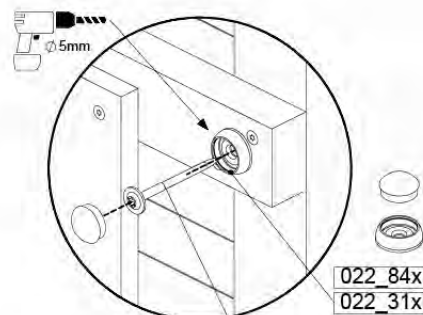

08-1

HARDWARE PACK TOWER → 80