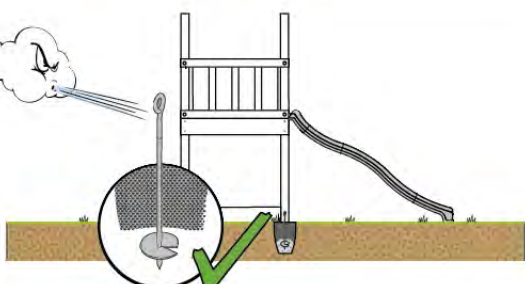

06 Playground Foundation

FD05

07 Base Tower

BT14

	PartNo	PartName	QTY.
Hardware pack	001_406	Stealth Screw 8x45	6
	001_417	Stealth Screw 8x80	4
	002_220	Gap Point Screw T25 - 5x45	118
	002_223	Gap Point Screw T25 - 5x80	20
	022_31x	bpc-base version 3	8
	022_84x	bpc cover	8
Other	007_001	Ground-anchor	2
Timber	A240	Post 70x70 L2400	4
	C114	Beam 1140 mm	5
	D100	Board 1000 mm	14
	D114	Board 1140 mm	12