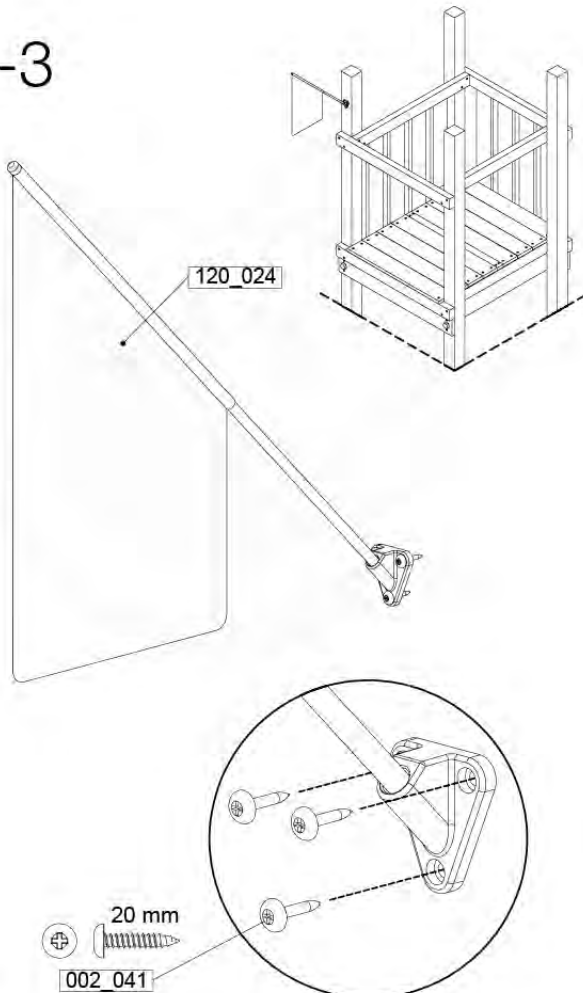

17-1

17-2

Accessories set - P03 - 29-9-2021 - v4

17-3

17-4

Accessories set - P04 - 29-9-2021 - v4