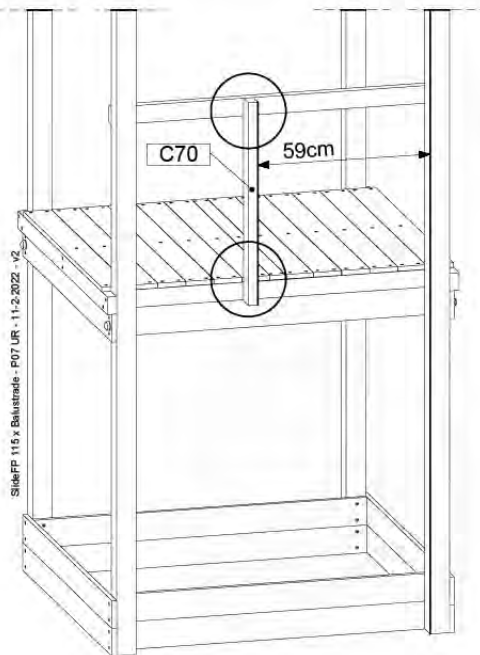

16-1

SlidePP 115 x Bauteile - P07 UR - 11-2-2022 - v2