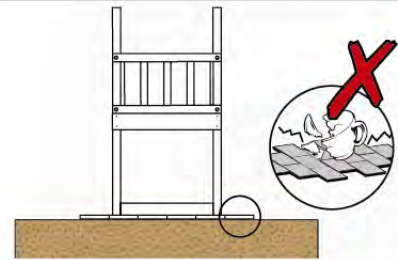

05 Safe Playground

05a

05b

05c

05d

05e