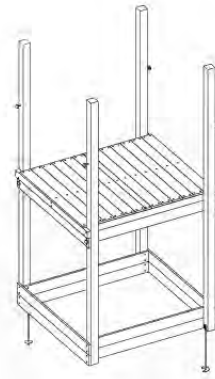

10-1

10-4

11 Ladder

LA15

	PartNo	PartName	QTY.
Hardware Pack	001_404	Stealth Screw 8x30	4
	002_219	Gap Point Screw T25 - 5x30	4
	002_220	Gap Point Screw T25 - 5x45	16
	002_223	Gap Point Screw T25 - 5x80	8
Other	005_03x	Ladder Rung Y/B/G/R	4
	005_522	Connection Bracket Mini Market	2
	022_835	Rung Cap	8
	120_102	Handgrip set (complete 2x)	1
Timber	C114	Beam 1140 mm	1
	C150	Beam 1500 mm	2
	C70	Beam 700 mm	1
	D65	Board 650 mm	2

+

1-Swing Module / 2-Swing Module
457_101
457_102

13

+

1-Climb Module / 2-Climb Module
457_105
457_106

13

13 Ground Anchors

GA05

Parts:

Assembly Package Tower
194_300

Tower Anchors - P02-GA05 - 22/02/2022 - v3.1

13-1

13-2

40 L
/ 80 kg

1.

2.