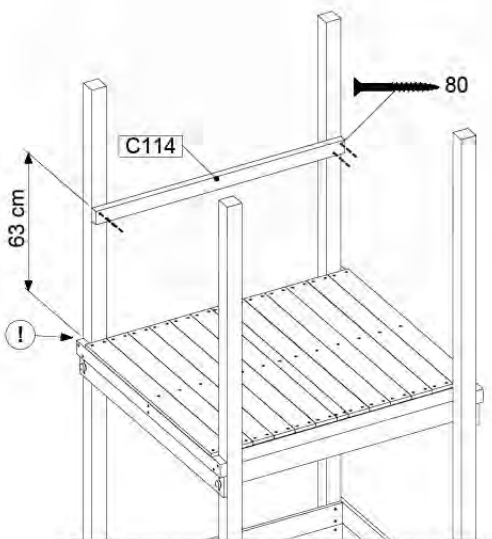

16-1

SlidePP 115 x Bauteile - P07 UR - 11-2-2022 - v2