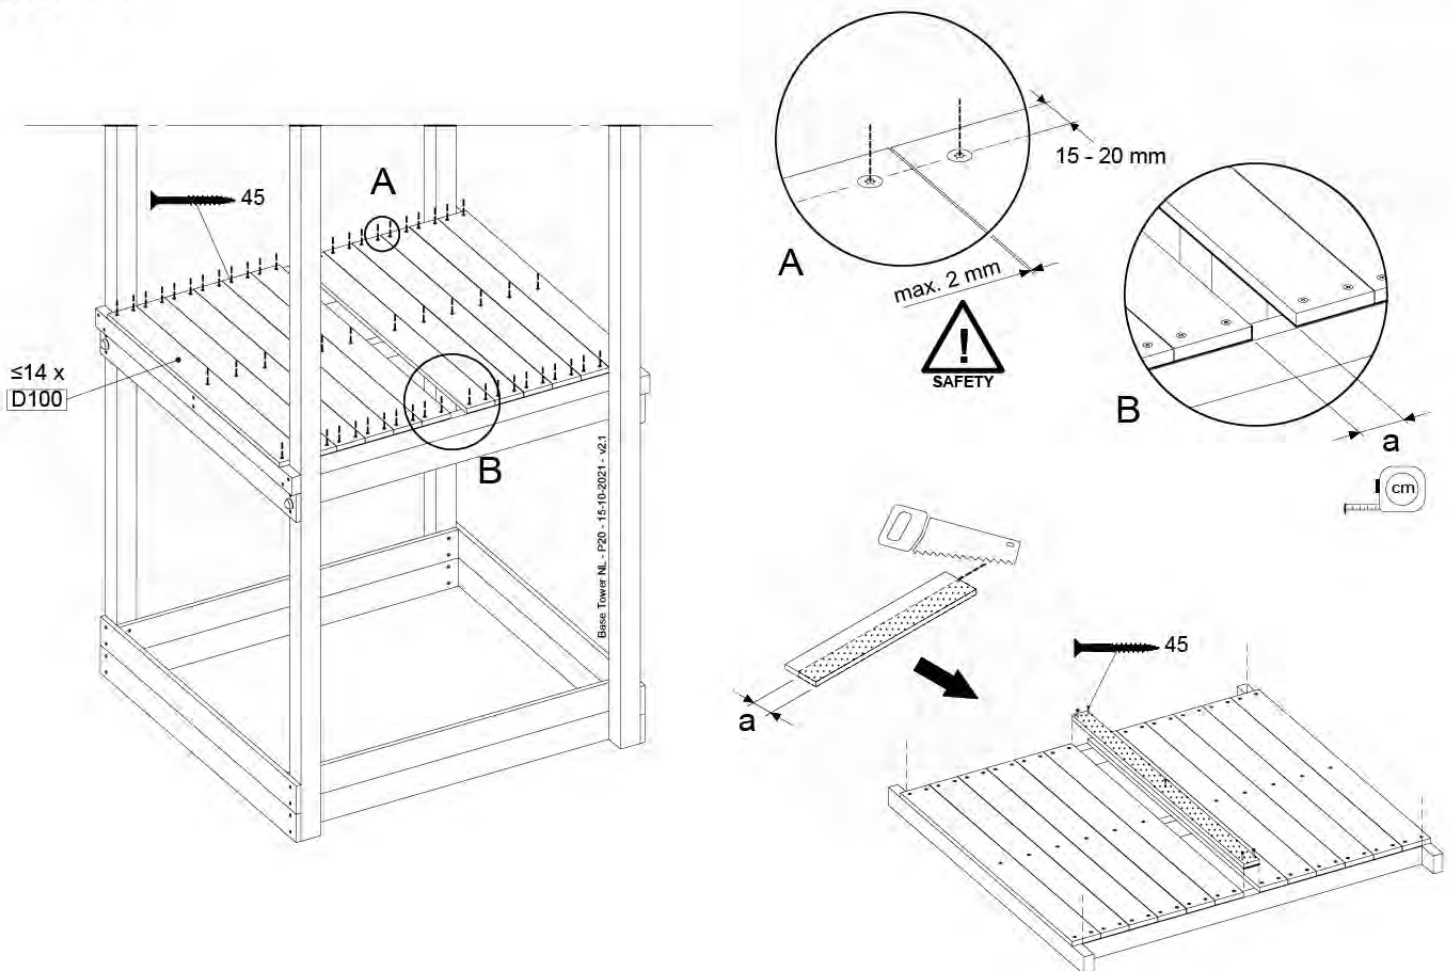

Base Tower NL - P21 - BT14 - 15-10-2021 - v2.1

07-1

07-2

07-3

07-4

08 Balustrade

BL04

	PartNo	PartName	QTY.
Hardware Pack	002_220	Gap Point Screw T25 - 5x45	24
	002_223	Gap Point Screw T25 - 5x80	4
Timber	C114	Beam 1140 mm	1
	D65	Board 650 mm	6