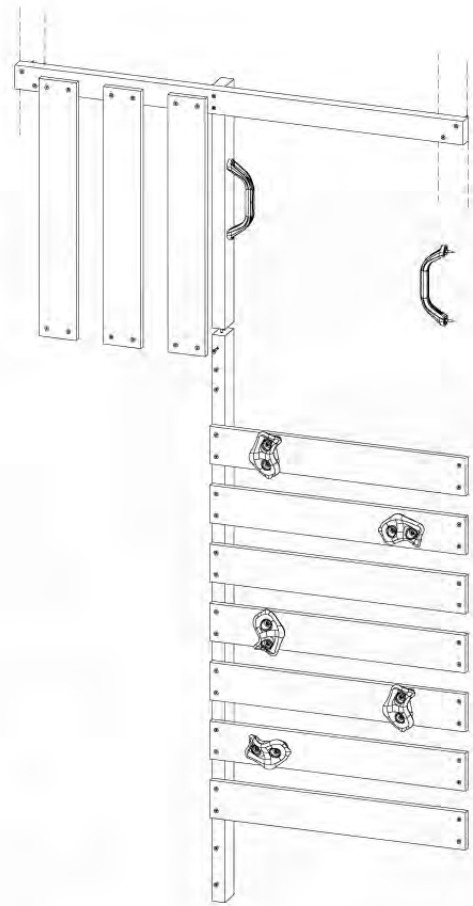

09 Rock Wall

RW12

	PartNo	PartName	QTY.
Hardware Pack	001_102	Washer Head Screw T40 M8x30	10
	002_220	Gap Point Screw T25 - 5x45	44
	002_223	Gap Point Screw T25 - 5x80	9
	003_010	M8 spring lock washer	10
	004_050	M8 22mm Drive in Nut	10
Other	022_50x	Climbing Rock	5
	120_102	Handgrip set (complete 2x)	1
Timber	C114	Beam 1140 mm	1
	C206	Beam 2060 mm	1
	D65	Board 650 mm	10

Rockwall 115 - P09 TR 145 - 13-1-2022 - v2