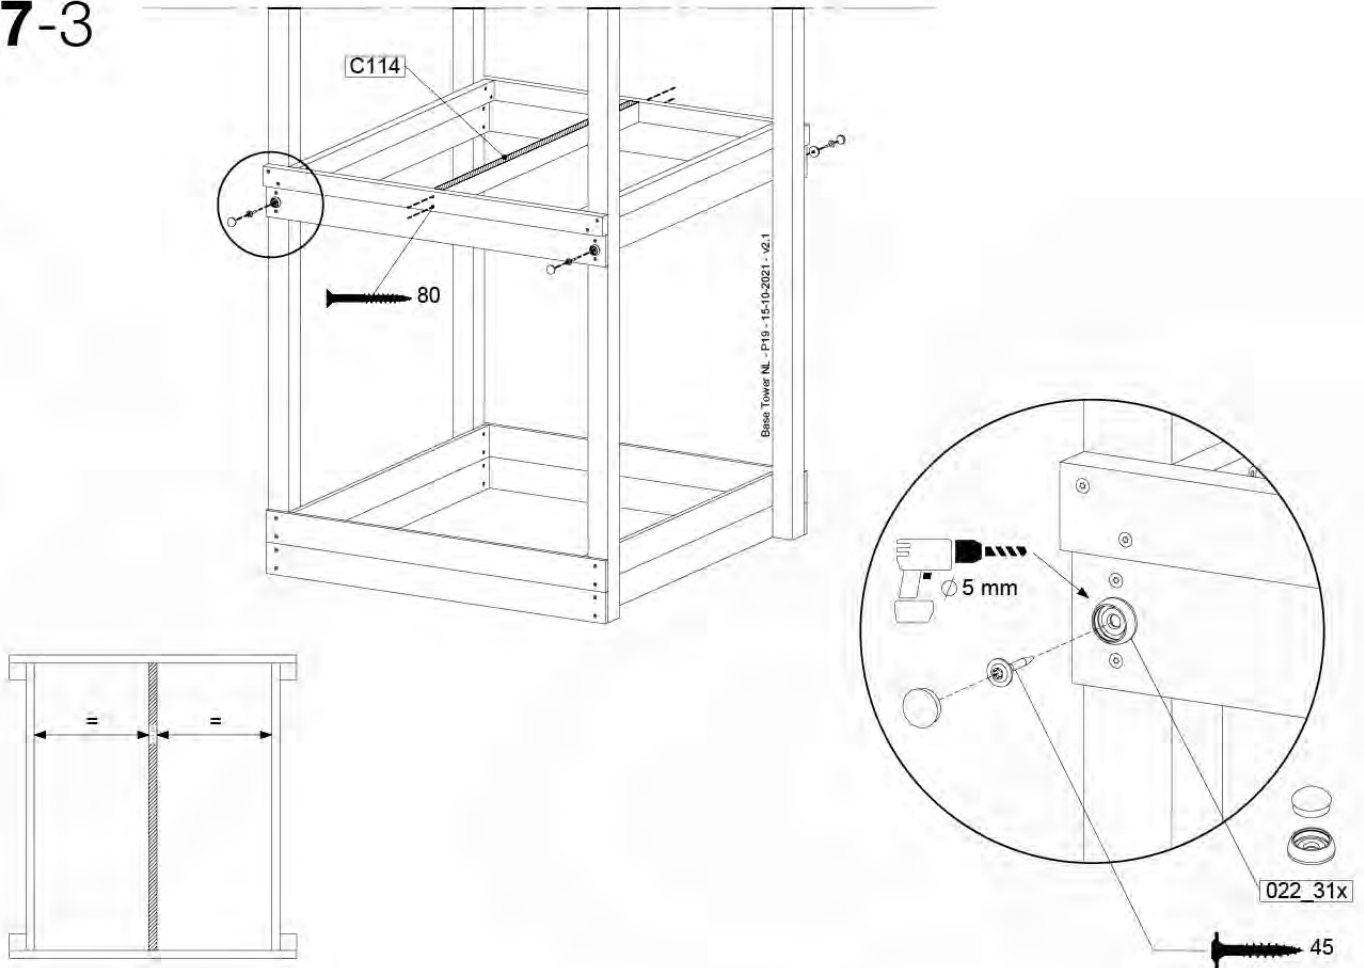

Base Tower NL - P21 - BT14 - 15-10-2021 - v2.1

07-1

07-2

07-3

07-4

08 Balustrade

BL04

	PartNo	PartName	QTY.
Hardware Pack	002_220	Gap Point Screw T25 - 5x45	24
	002_223	Gap Point Screw T25 - 5x80	4
Timber	C114	Beam 1140 mm	1
	D65	Board 650 mm	6