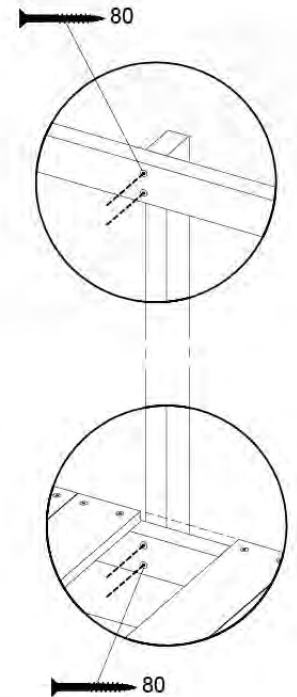

16 Firemans Pole

FP09

	PartNo	PartName	QTY.
Hardware Pack(s)	001_103	M8 Washer Head Screw 40mm	2
	002_220	Gap Point Screw T25 - 5x45	8
	002_223	Gap Point Screw T25 - 5x80	8
	003_010	M8 spring lock washer	2
	003_040	M8 Washer	2
	004_052	M8 Drive-in Nut 30mm	2
	004_054	M8 Drive-in Nut 45mm	2
	022_31x	bpc-base version 3	2
	022_84x	bpc cover	2
Other	102_915	Fireman's Pole	1
Timber	C70	Beam 700 mm	1
	C114	Beam 1140 mm	1
	D65	Board 650 mm	2

16-1

SlidePP 115 x Bauteile - P07 UR - 11-2-2022 - v2