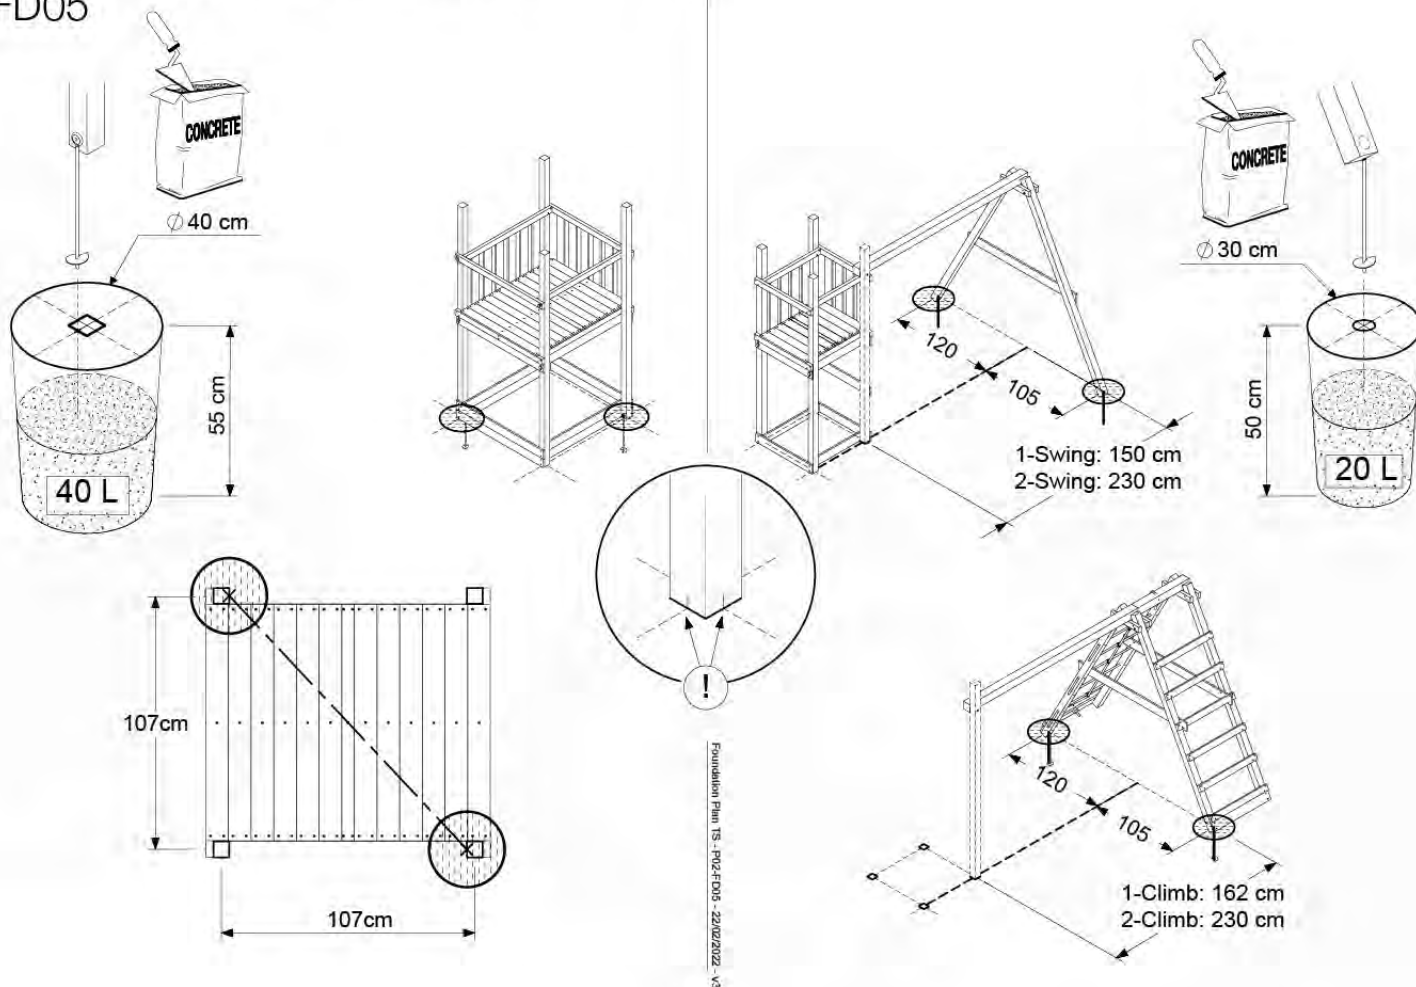

06 Playground Foundation

FD05

07 Base Tower

BT14

	PartNo	PartName	QTY.
Hardware pack	001_406	Stealth Screw 8x45	6
	001_417	Stealth Screw 8x80	4
	002_220	Gap Point Screw T25 - 5x45	118
	002_223	Gap Point Screw T25 - 5x80	20
	022_31x	bpc-base version 3	8
	022_84x	bpc cover	8
Other	007_001	Ground-anchor	2
Timber	A240	Post 70x70 L2400	4
	C114	Beam 1140 mm	5
	D100	Board 1000 mm	14
	D114	Board 1140 mm	12