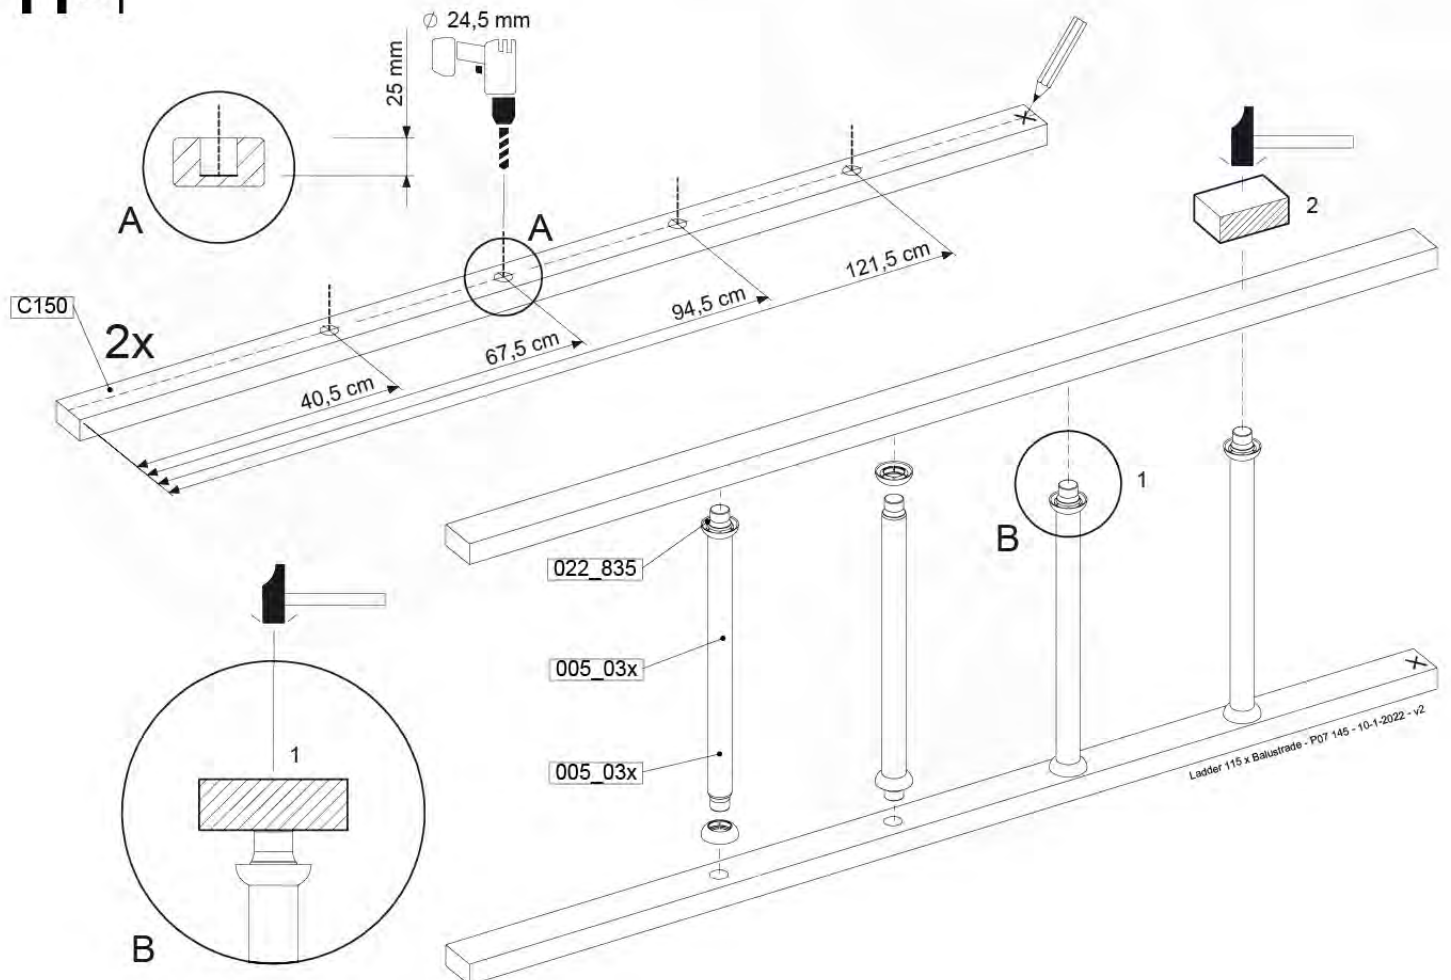

11 Ladder

LA15

	PartNo	PartName	QTY.
Hardware Pack	001_404	Stealth Screw 8x30	4
	002_219	Gap Point Screw T25 - 5x30	4
	002_220	Gap Point Screw T25 - 5x45	16
	002_223	Gap Point Screw T25 - 5x80	8
Other	005_03x	Ladder Rung Y/B/G/R	4
	005_522	Connection Bracket Mini Market	2
	022_835	Rung Cap	8
	120_102	Handgrip set (complete 2x)	1
Timber	C114	Beam 1140 mm	1
	C150	Beam 1500 mm	2
	C70	Beam 700 mm	1
	D65	Board 650 mm	2

11-1