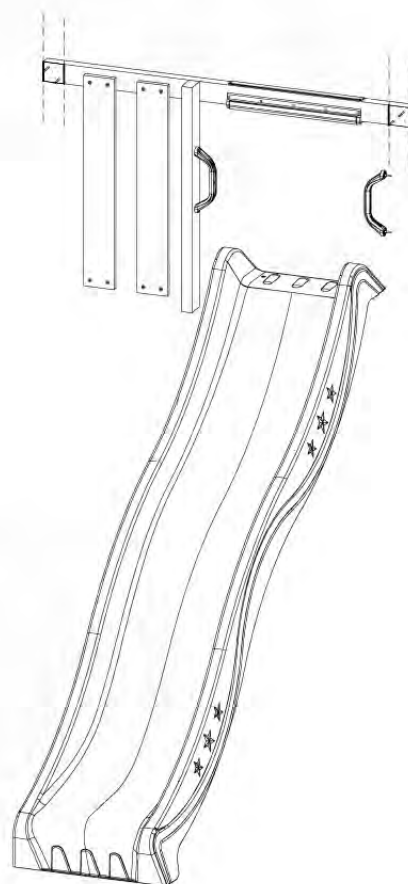

15 Slide Set

SL11

	PartNo	PartName	QTY.
Hardware Pack	000_101	Nail Pan Head	10
	002_220	Gap Point Screw T25 - 5x45	8
	002_223	Gap Point Screw T25 - 5x80	8
	002_308	Gap Point Screw T25 - 5x20	2
Other	120_102	Handgrip set (complete 2x)	1
	123_200	Bumperpad	1
	324_xxx 334_xxx	Wavy Star Slide XL 2200 mm / Wavy Star Slide XXL 2650 mm	1
Timber	C114	Beam 1140 mm	1
	C70	Beam 700 mm	1
	D65	Board 650 mm	2

SlideFP 115 x Bhuatrade - P03 UR - 11.2.2022 - v2