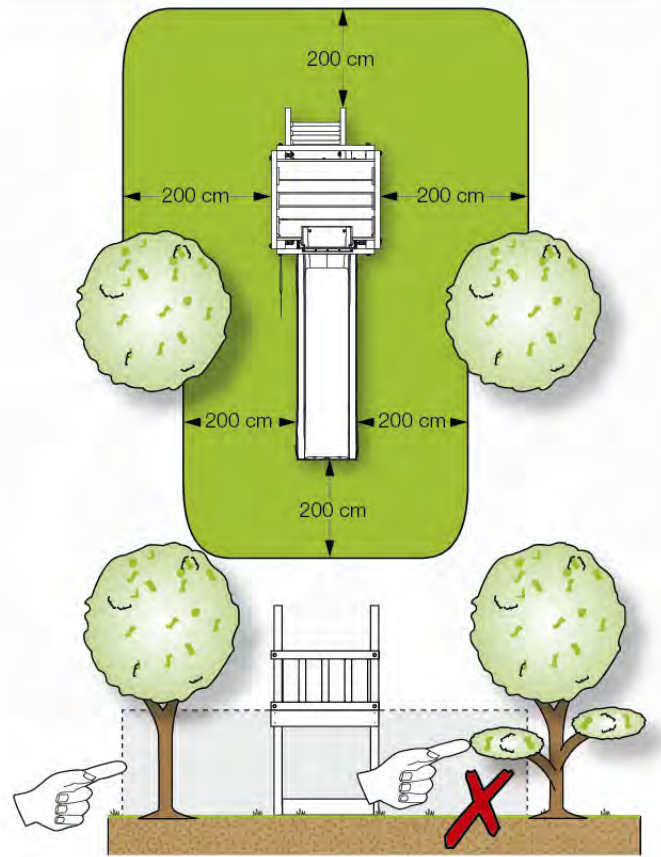

05 Safe Playground

05a

05b

05c

05d

05e