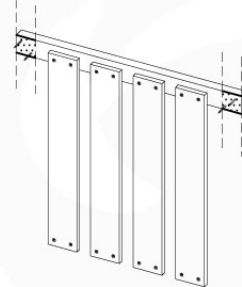

08 Balustrade

BL01

(194_101)

	PartNo	PartName	QTY.
Hardware Pack 100_601	002_220	Gap Point Screw T25 - 5x45	16
	002_223	Gap Point Screw T25 - 5x80	4
Timber	C74	Beam 740 mm	1
	D65	Board 650 mm	4

Balustrade 80 - PO2 U - 13/01/2022 - v4