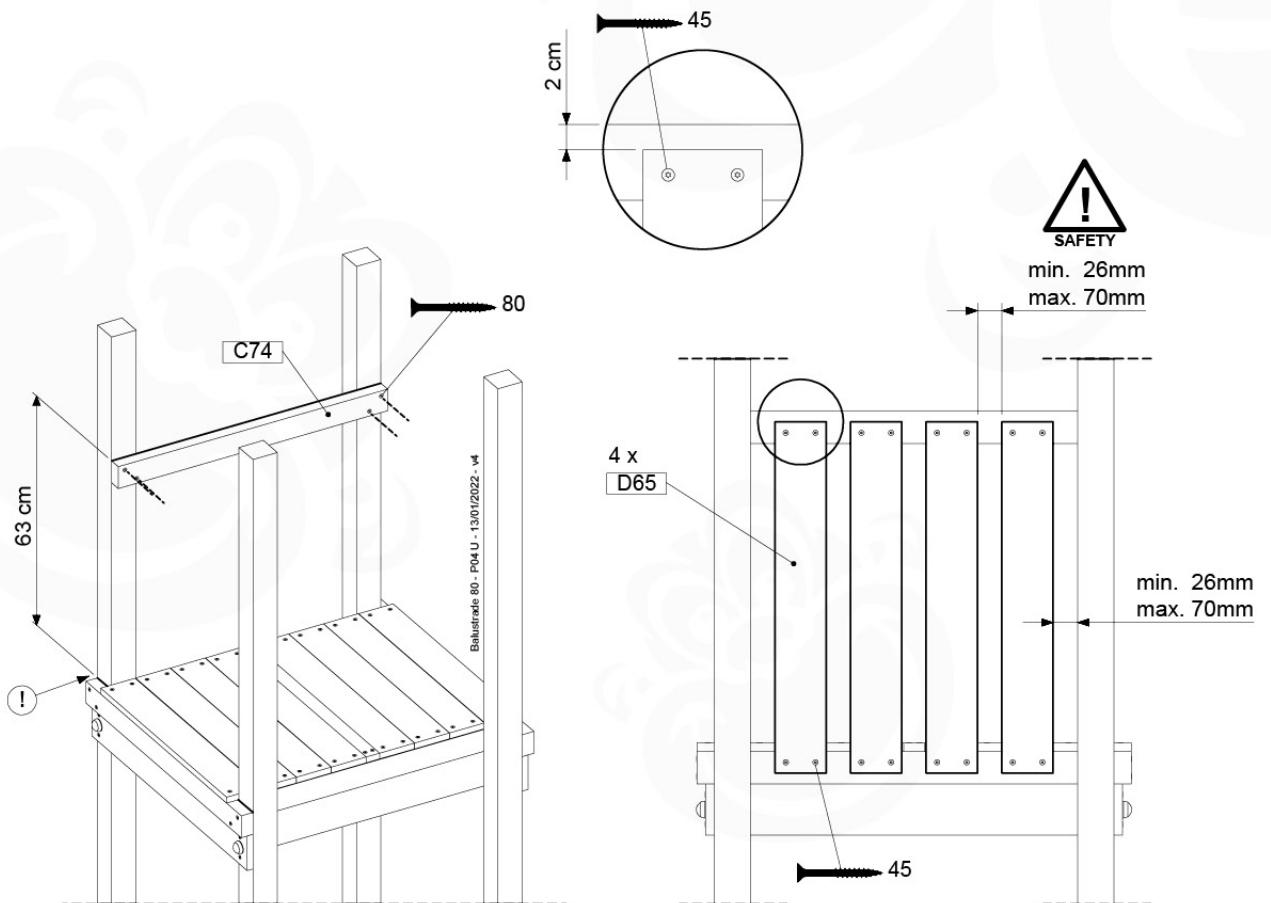

06 Playground Foundation

06-1

07 Base Tower

BT03

(194_100)

	PartNo	PartName	QTY.
Hardware Pack 100_600	001_406	Stealth Screw 8x45	6
	002_220	Gap Point Screw T25 - 5x45	72
	002_223	Gap Point Screw T25 - 5x80	16
Other	007_001	Ground-anchor	2
Hardware Pack 100_600	022_31x	bpc-base version 3	4
	022_84x	bpc cover	4
Wood	A220	Post 70x70 L2200	4
	C74	Beam 740 mm	4
	D60	Board 600 mm	10
	D74	Board 740 mm	8

Base Tower - P04 - BT03 - 18-12-2020 - v3.0

07-1

07-2

07-3

08 Balustrade

BL01

(194_101)

	PartNo	PartName	QTY.
Hardware Pack 100_601	002_220	Gap Point Screw T25 - 5x45	16
	002_223	Gap Point Screw T25 - 5x80	4
Timber	C74	Beam 740 mm	1
	D65	Board 650 mm	4

Balustrade 80 - PO2 U - 13/01/2022 - v4

08-1

08-1 Modular AS-Balustrade

09 Ladder

LA02

(194_103)

	PartNo	PartName	QTY.
Hardware Pack 100_603	001_404	Stealth Screw 8x30	4
	002_219	Gap Point Screw T25 - 5x30	4
	002_220	Gap Point Screw T25 - 5x45	6
	002_223	Gap Point Screw T25 - 5x80	4
Other	005_03x	Ladder Rung Y/B/G/R	3
	005_522	Connection Bracket Mini Market	2
	022_835	Rung Cap	6
	120_102	Handgrip set (2x Complete)	1
Wood	C74	Beam 740 mm	1
	C130	Beam 1300 mm	2