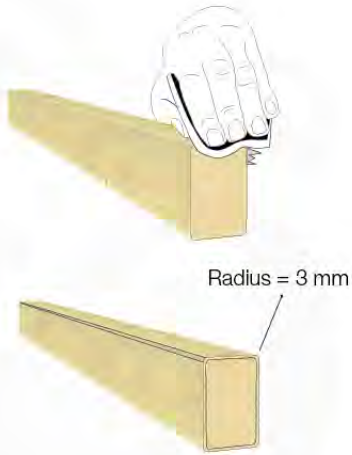

17-5

1x
022_910