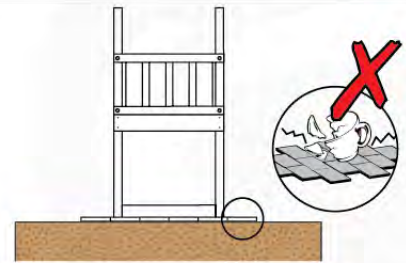

05 Safe Playground

05-1

05-2

05-3

05-4

05-5