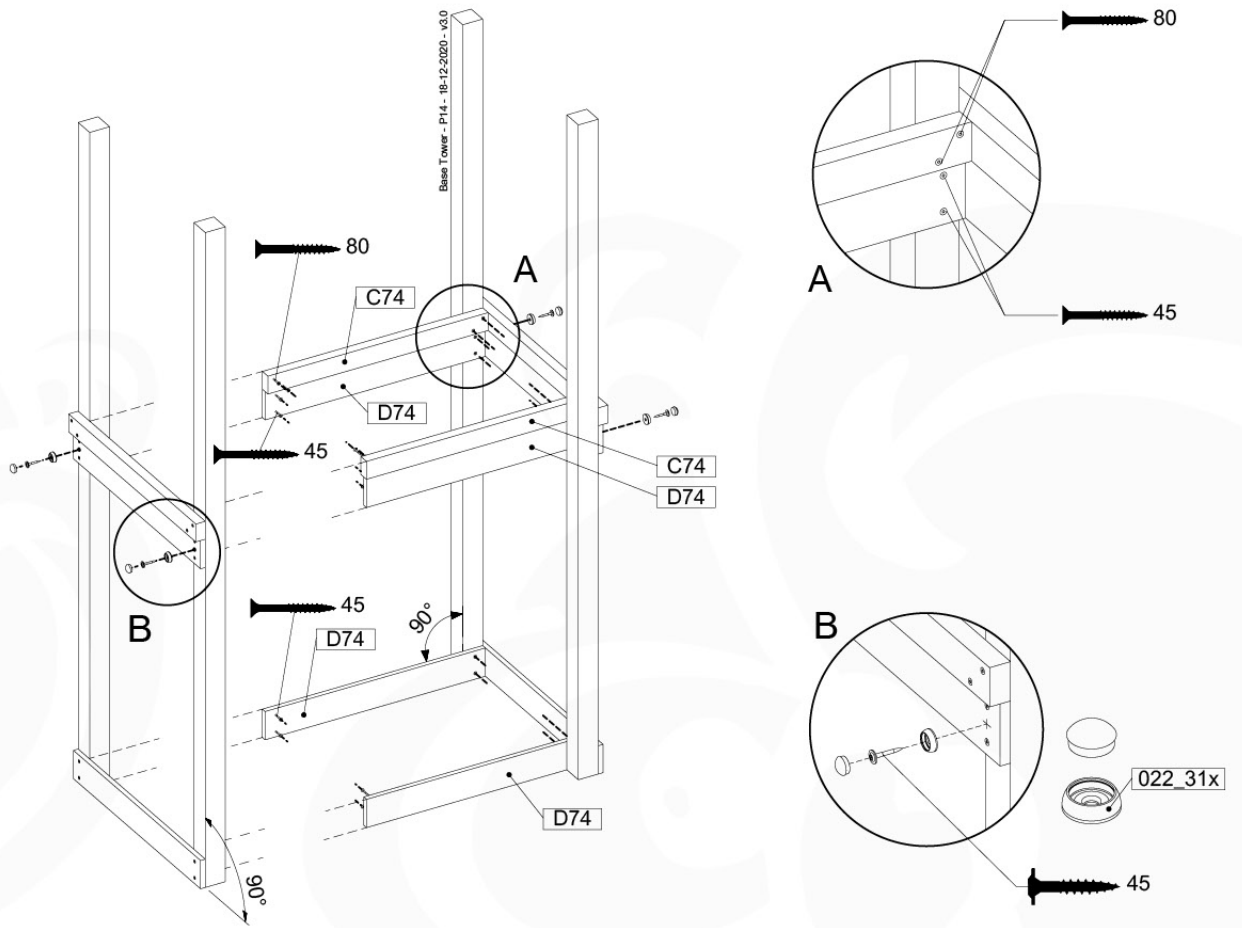

06 Playground Foundation

06-1

07 Base Tower

BT03

(194_100)

	PartNo	PartName	QTY.
Hardware Pack 100_600	001_406	Stealth Screw 8x45	6
	002_220	Gap Point Screw T25 - 5x45	72
	002_223	Gap Point Screw T25 - 5x80	16
Other	007_001	Ground-anchor	2
Hardware Pack 100_600	022_31x	bpc-base version 3	4
	022_84x	bpc cover	4
Wood	A220	Post 70x70 L2200	4
	C74	Beam 740 mm	4
	D60	Board 600 mm	10
	D74	Board 740 mm	8

Base Tower - P04 - BT03 - 18-12-2020 - v3.0

07-1

07-2

07-3

08 Balustrade

BL01

(194_101)

	PartNo	PartName	QTY.
Hardware Pack 100_601	002_220	Gap Point Screw T25 - 5x45	16
	002_223	Gap Point Screw T25 - 5x80	4
Timber	C74	Beam 740 mm	1
	D65	Board 650 mm	4