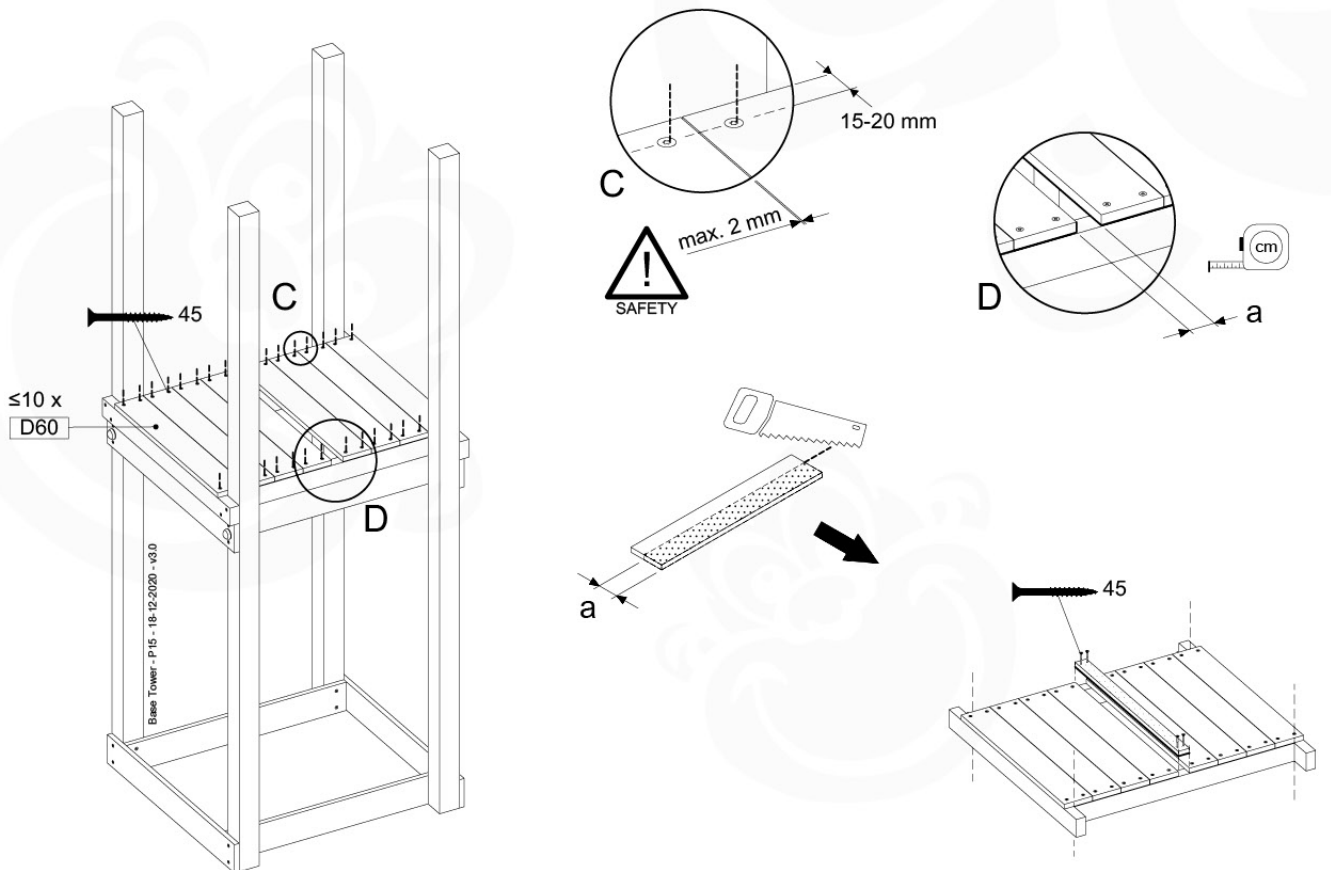

06 Playground Foundation

06-1

07 Base Tower

BT03

(194_100)

	PartNo	PartName	QTY.
Hardware Pack 100_600	001_406	Stealth Screw 8x45	6
	002_220	Gap Point Screw T25 - 5x45	72
	002_223	Gap Point Screw T25 - 5x80	16
Other	007_001	Ground-anchor	2
Hardware Pack 100_600	022_31x	bpc-base version 3	4
	022_84x	bpc cover	4
Wood	A220	Post 70x70 L2200	4
	C74	Beam 740 mm	4
	D60	Board 600 mm	10
	D74	Board 740 mm	8

Base Tower - P04 - BT03 - 18-12-2020 - v3.0

07-1

07-2

07-3

08 Balustrade

BL01

(194_101)

	PartNo	PartName	QTY.
Hardware Pack 100_601	002_220	Gap Point Screw T25 - 5x45	16
	002_223	Gap Point Screw T25 - 5x80	4
Timber	C74	Beam 740 mm	1
	D65	Board 650 mm	4

Balustrade 80 - PO2 U - 13/01/2022 - v4

08-1

08-1 Modular AS-Balustrade

09 Ladder

LA02

(194_103)

	PartNo	PartName	QTY.
Hardware Pack 100_603	001_404	Stealth Screw 8x30	4
	002_219	Gap Point Screw T25 - 5x30	4
	002_220	Gap Point Screw T25 - 5x45	6
	002_223	Gap Point Screw T25 - 5x80	4
Other	005_03x	Ladder Rung Y/B/G/R	3
	005_522	Connection Bracket Mini Market	2
	022_835	Rung Cap	6
	120_102	Handgrip set (2x Complete)	1
Wood	C74	Beam 740 mm	1
	C130	Beam 1300 mm	2