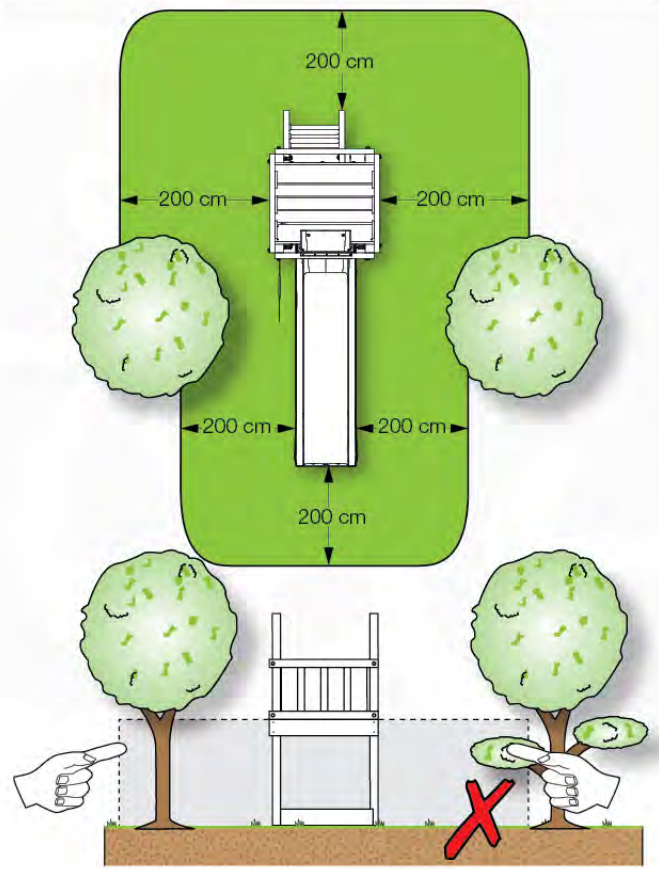

05 Safe Playground

05-1

05-2

05-3

05-4

05-5