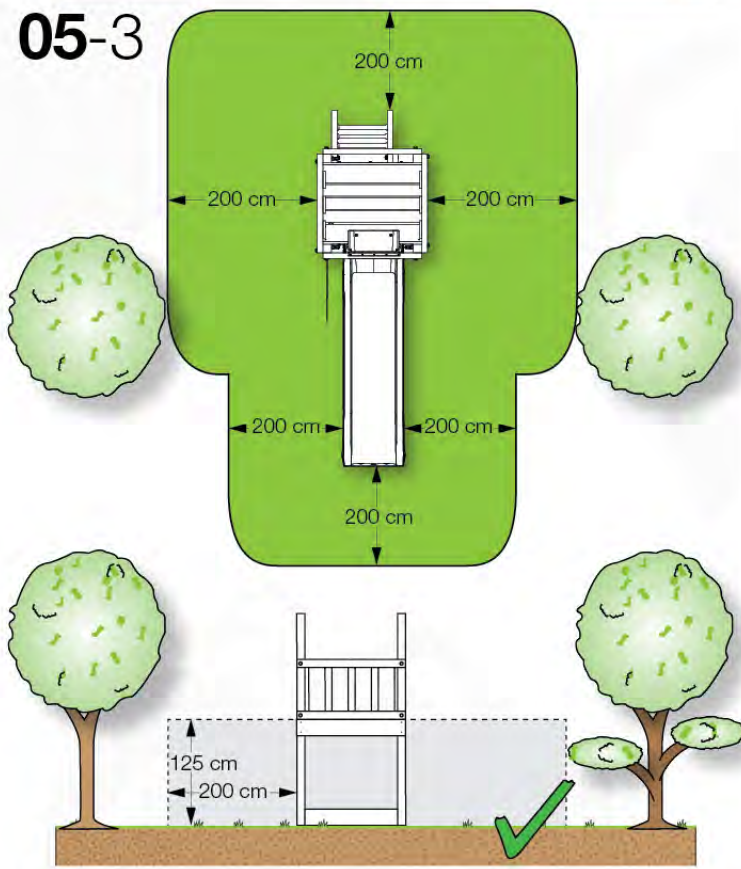

05 Safe Playground

05-1

05-2

05-3

05-4

05-5