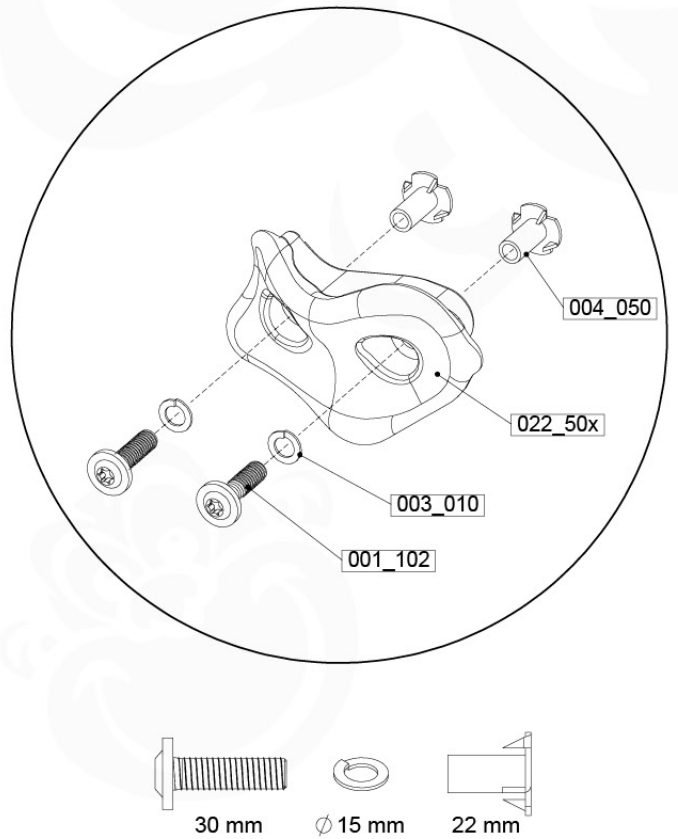

(194_105)

	PartNo	PartName	QTY.
Hardware pack 100_604	001_102	Washer Head Screw T40 M8x30	8
	002_220	Gap Point Screw T25 - 5x45	24
	002_223	Gap Point Screw T25 - 5x80	4
	003_010	M8 spring lock washer	8
	004_050	M8 22mm Drive in Nut	8
Other	022_50x	Climbing Rock	4
	120_102	Handgrip set (2x Complete)	1
Timber	C74	Beam 740 mm	1
	D74	Board 740 mm	5

Rockwall 80 - P02 - 29-9-2021 - v4

10-1

10-2

10-3

11 Clapboard Roof

RF01

(194_111)

	PartNo	PartName	QTY.
Hardware Pack 100_609	001_417	Stealth Screw 8x80	4
	002_220	Gap Point Screw T25 - 5x45	48
	002_223	Gap Point Screw T25 - 5x80	2
Timber	C56	Beam 550 mm	2
	C62	Beam 620 mm	2
	D60	Board 600 mm	1
	D74	Board 740 mm	16