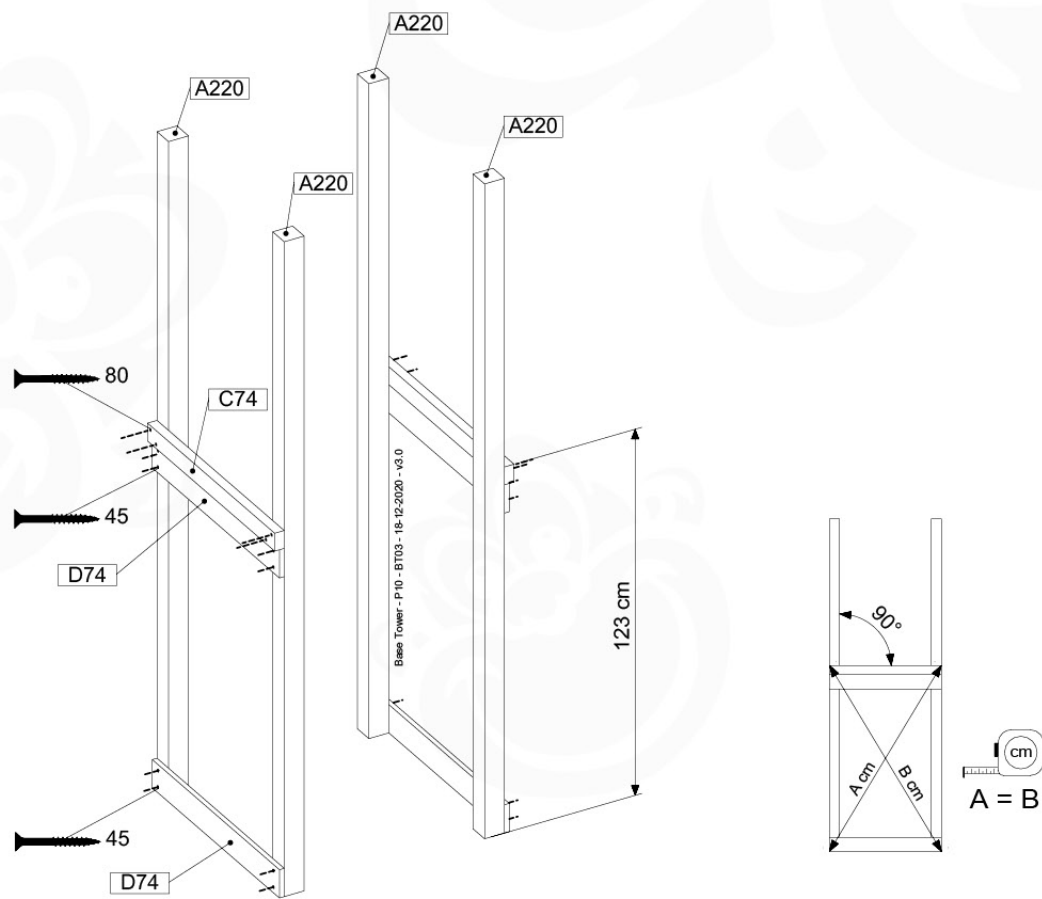

06 Playground Foundation

06-1

07 Base Tower

BT03

(194_100)

	PartNo	PartName	QTY.
Hardware Pack 100_600	001_406	Stealth Screw 8x45	6
	002_220	Gap Point Screw T25 - 5x45	72
	002_223	Gap Point Screw T25 - 5x80	16
Other	007_001	Ground-anchor	2
Hardware Pack 100_600	022_31x	bpc-base version 3	4
	022_84x	bpc cover	4
Wood	A220	Post 70x70 L2200	4
	C74	Beam 740 mm	4
	D60	Board 600 mm	10
	D74	Board 740 mm	8

Base Tower - P04 - BT03 - 18-12-2020 - v3.0

07-1

07-2

07-3

08 Balustrade

BL01

(194_101)

	PartNo	PartName	QTY.
Hardware Pack 100_601	002_220	Gap Point Screw T25 - 5x45	16
	002_223	Gap Point Screw T25 - 5x80	4
Timber	C74	Beam 740 mm	1
	D65	Board 650 mm	4