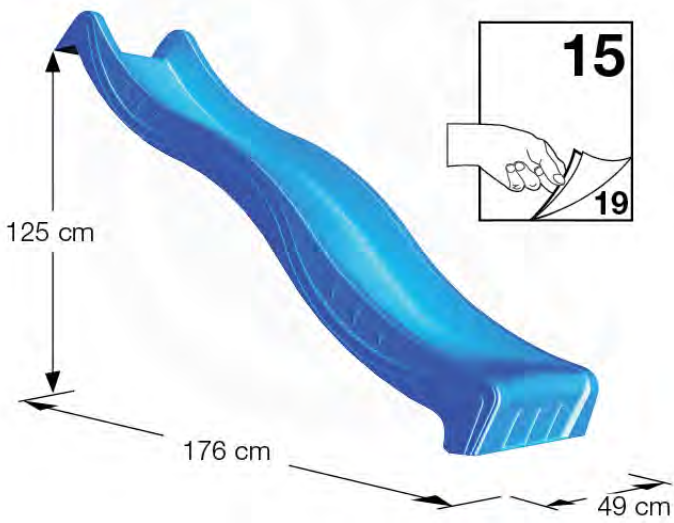

14 Add-on

Wavy Star Slide XL

- 324_100 Yellow
- 324_200 Blue
- 324_300 Green
- 324_400 Red
- 324_500 Fuchsia
- 324_600 Dark Green