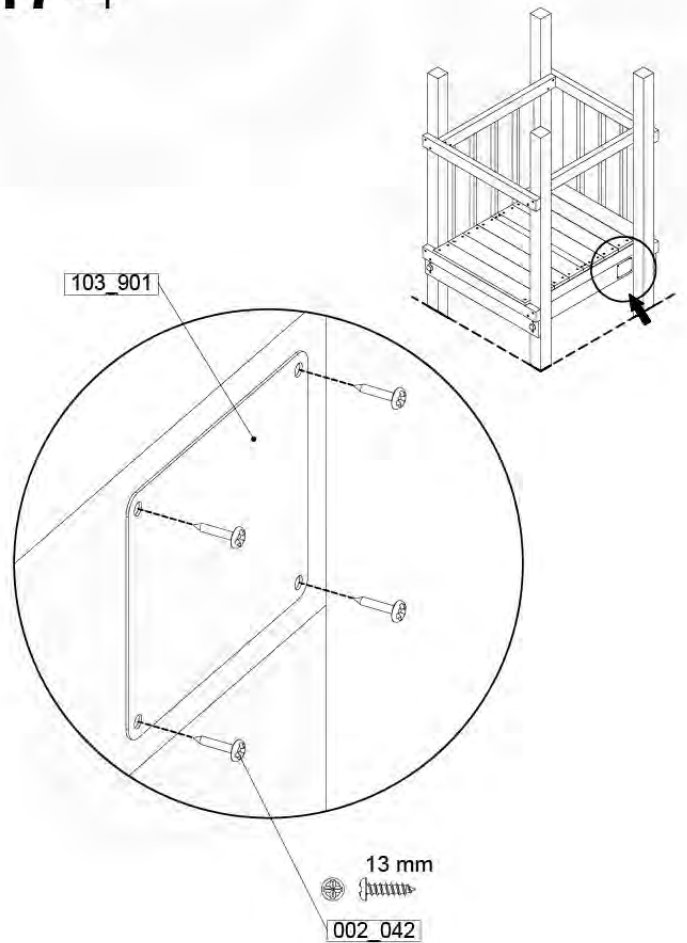

17-4

Accessory set - P04 - 29-9-2021 - v4