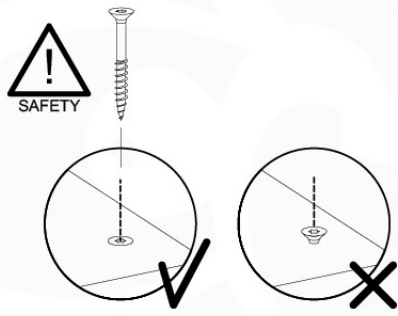

07 Base Tower

BT03

(194_100)

	PartNo	PartName	QTY.
Hardware Pack 100_600	001_406	Stealth Screw 8x45	6
	002_220	Gap Point Screw T25 - 5x45	72
	002_223	Gap Point Screw T25 - 5x80	16
Other	007_001	Ground-anchor	2
Hardware Pack 100_600	022_31x	bpc-base version 3	4
	022_84x	bpc cover	4
Wood	A220	Post 70x70 L2200	4
	C74	Beam 740 mm	4
	D60	Board 600 mm	10
	D74	Board 740 mm	8

Base Tower - P04 - BT03 - 18-12-2020 - v3.0