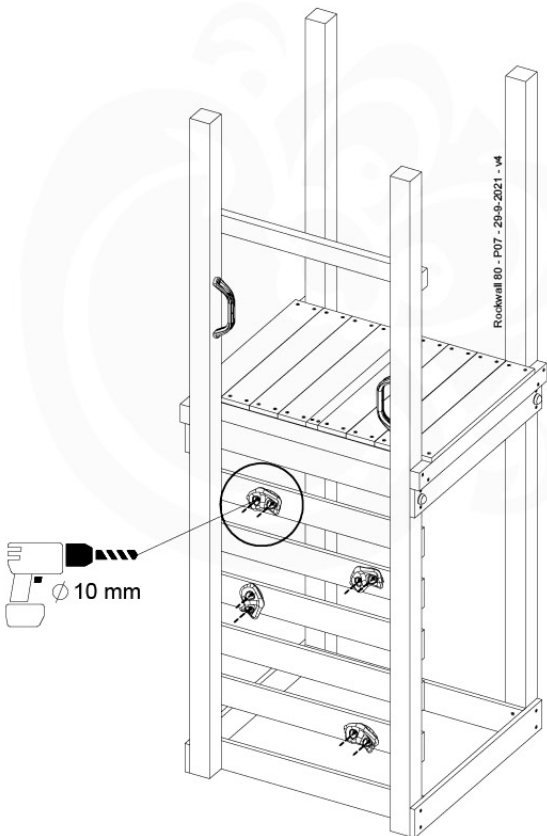

(194_105)

	PartNo	PartName	QTY.
Hardware pack 100_604	001_102	Washer Head Screw T40 M8x30	8
	002_220	Gap Point Screw T25 - 5x45	24
	002_223	Gap Point Screw T25 - 5x80	4
	003_010	M8 spring lock washer	8
	004_050	M8 22mm Drive in Nut	8
Other	022_50x	Climbing Rock	4
	120_102	Handgrip set (2x Complete)	1
Timber	C74	Beam 740 mm	1
	D74	Board 740 mm	5

Rockwall 80 - P02 - 29-9-2021 - v4

10-1

10-2

10-3

11 Clapboard Roof

RF01

(194_111)

	PartNo	PartName	QTY.
Hardware Pack 100_609	001_417	Stealth Screw 8x80	4
	002_220	Gap Point Screw T25 - 5x45	48
	002_223	Gap Point Screw T25 - 5x80	2
Timber	C56	Beam 550 mm	2
	C62	Beam 620 mm	2
	D60	Board 600 mm	1
	D74	Board 740 mm	16