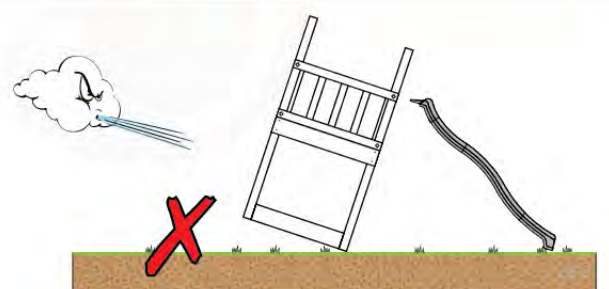

06 Playground Foundation

06-1

07 Base Tower

BT03

(194_100)

	PartNo	PartName	QTY.
Hardware Pack 100_600	001_406	Stealth Screw 8x45	6
	002_220	Gap Point Screw T25 - 5x45	72
	002_223	Gap Point Screw T25 - 5x80	16
Other	007_001	Ground-anchor	2
Hardware Pack 100_600	022_31x	bpc-base version 3	4
	022_84x	bpc cover	4
Wood	A220	Post 70x70 L2200	4
	C74	Beam 740 mm	4
	D60	Board 600 mm	10
	D74	Board 740 mm	8