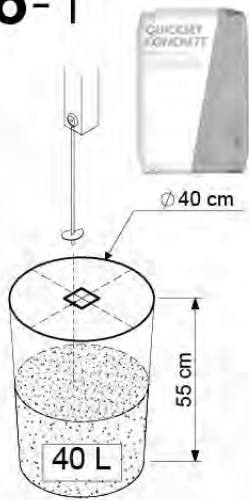

06 Playground Foundation

06-1

07 Base Tower

BT03

(194_100)

	PartNo	PartName	QTY.
Hardware Pack 100_600	001_406	Stealth Screw 8x45	6
	002_220	Gap Point Screw T25 - 5x45	72
	002_223	Gap Point Screw T25 - 5x80	16
Other	007_001	Ground-anchor	2
Hardware Pack 100_600	022_31x	bpc-base version 3	4
	022_84x	bpc cover	4
Wood	A220	Post 70x70 L2200	4
	C74	Beam 740 mm	4
	D60	Board 600 mm	10
	D74	Board 740 mm	8