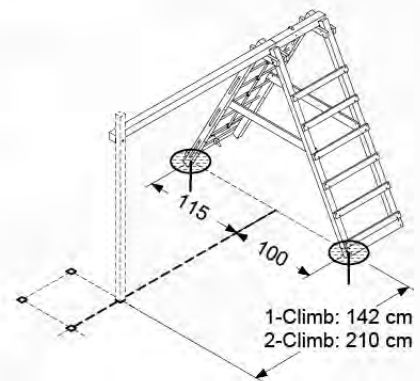

06 Playground Foundation

06-1

07 Base Tower

BT03

(194_100)

	PartNo	PartName	QTY.
Hardware Pack 100_600	001_406	Stealth Screw 8x45	6
	002_220	Gap Point Screw T25 - 5x45	72
	002_223	Gap Point Screw T25 - 5x80	16
Other	007_001	Ground-anchor	2
Hardware Pack 100_600	022_31x	bpc-base version 3	4
	022_84x	bpc cover	4
Wood	A220	Post 70x70 L2200	4
	C74	Beam 740 mm	4
	D60	Board 600 mm	10
	D74	Board 740 mm	8