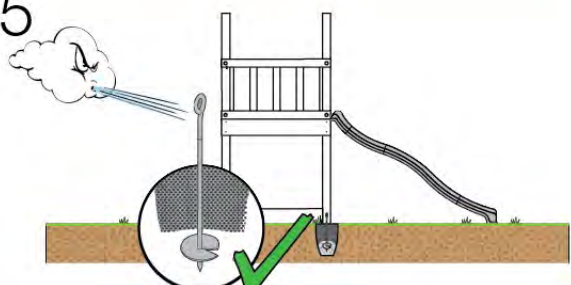

06 Playground Foundation

06-1

07 Base Tower

BT03

(194_100)

	PartNo	PartName	QTY.
Hardware Pack 100_600	001_406	Stealth Screw 8x45	6
	002_220	Gap Point Screw T25 - 5x45	72
	002_223	Gap Point Screw T25 - 5x80	16
Other	007_001	Ground-anchor	2
Hardware Pack 100_600	022_31x	bpc-base version 3	4
	022_84x	bpc cover	4
Wood	A220	Post 70x70 L2200	4
	C74	Beam 740 mm	4
	D60	Board 600 mm	10
	D74	Board 740 mm	8