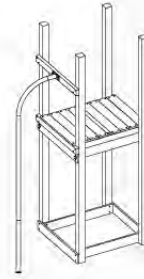

16-1

Fireman's Pole (201_275)
040_335 Part 2

17 Accessories

AC01

(194_119)

	PartNo	PartName	QTY.
Hardware Pack 100_617	001_406	Stealth Screw 8x45	1
	002_041	Dome head screw 4.5 x 20 mm	3
	002_042	Dome head screw 3.5 x 13mm	4
	002_219	Gap Point Screw T25 - 5x30	2
Other	022_300	Steering Wheel	1
	022_800	Rail P/T 105	1
	022_910	Sandpad	1
	103_901	Logo ID Plate	1
	104_107	Tool Set Climbing Units	1
	120_024	Tower Flag	1
	122_302	Telescope	1

Accessories set - P102 - 28-9-2021 - v4