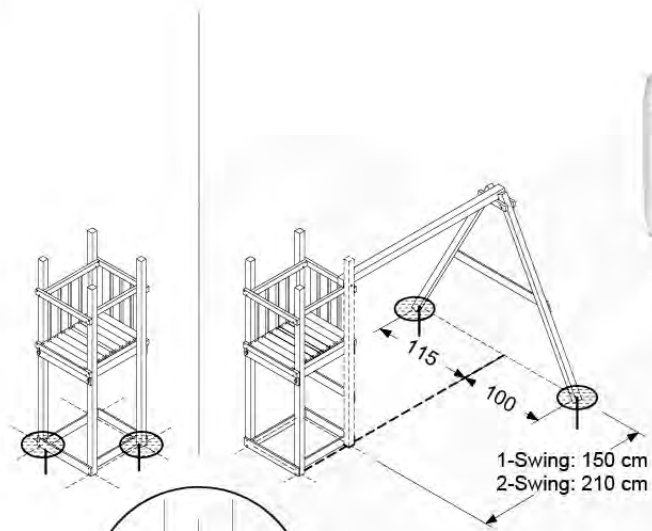

06 Playground Foundation

06-1

07 Base Tower

BT03

(194_100)

	PartNo	PartName	QTY.
Hardware Pack 100_600	001_406	Stealth Screw 8x45	6
	002_220	Gap Point Screw T25 - 5x45	72
	002_223	Gap Point Screw T25 - 5x80	16
Other	007_001	Ground-anchor	2
Hardware Pack 100_600	022_31x	bpc-base version 3	4
	022_84x	bpc cover	4
Wood	A220	Post 70x70 L2200	4
	C74	Beam 740 mm	4
	D60	Board 600 mm	10
	D74	Board 740 mm	8