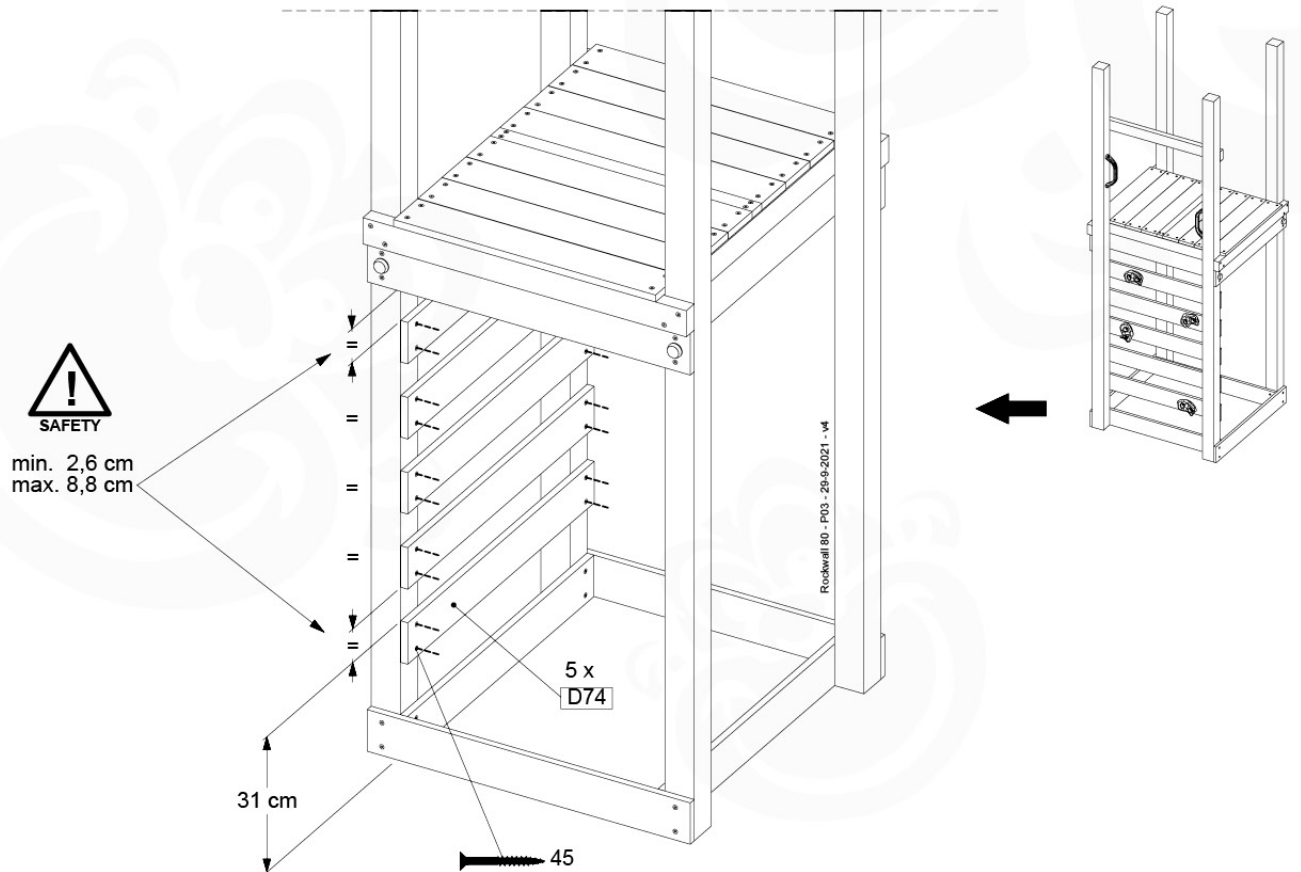

10 Rockwall

RW01

(194_105)

	PartNo	PartName	QTY.
Hardware pack 100_604	001_102	Washer Head Screw T40 M8x30	8
	002_220	Gap Point Screw T25 - 5x45	24
	002_223	Gap Point Screw T25 - 5x80	4
	003_010	M8 spring lock washer	8
	004_050	M8 22mm Drive in Nut	8
Other	022_50x	Climbing Rock	4
	120_102	Handgrip set (2x Complete)	1
Timber	C74	Beam 740 mm	1
	D74	Board 740 mm	5

Rockwall 80 - P02 - 29-9-2021 - v4

10-1