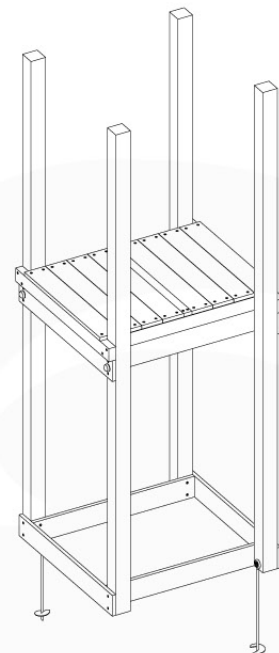

06 Playground Foundation

06-1

07 Base Tower

BT03

(194_100)

	PartNo	PartName	QTY.
Hardware Pack 100_600	001_406	Stealth Screw 8x45	6
	002_220	Gap Point Screw T25 - 5x45	72
	002_223	Gap Point Screw T25 - 5x80	16
Other	007_001	Ground-anchor	2
Hardware Pack 100_600	022_31x	bpc-base version 3	4
	022_84x	bpc cover	4
Wood	A220	Post 70x70 L2200	4
	C74	Beam 740 mm	4
	D60	Board 600 mm	10
	D74	Board 740 mm	8

Base Tower - P04 - BT03 - 18-12-2020 - v3.0

07-1

07-2

07-3

08 Balustrade

BL01

(194_101)

	PartNo	PartName	QTY.
Hardware Pack 100_601	002_220	Gap Point Screw T25 - 5x45	16
	002_223	Gap Point Screw T25 - 5x80	4
Timber	C74	Beam 740 mm	1
	D65	Board 650 mm	4

Balustrade 80 - PO2 U - 13/01/2022 - v4

08-1

08-1 Modular AS-Balustrade

09 Ladder

LA02

(194_103)

	PartNo	PartName	QTY.
Hardware Pack 100_603	001_404	Stealth Screw 8x30	4
	002_219	Gap Point Screw T25 - 5x30	4
	002_220	Gap Point Screw T25 - 5x45	6
	002_223	Gap Point Screw T25 - 5x80	4
Other	005_03x	Ladder Rung Y/B/G/R	3
	005_522	Connection Bracket Mini Market	2
	022_835	Rung Cap	6
	120_102	Handgrip set (2x Complete)	1
Wood	C74	Beam 740 mm	1
	C130	Beam 1300 mm	2