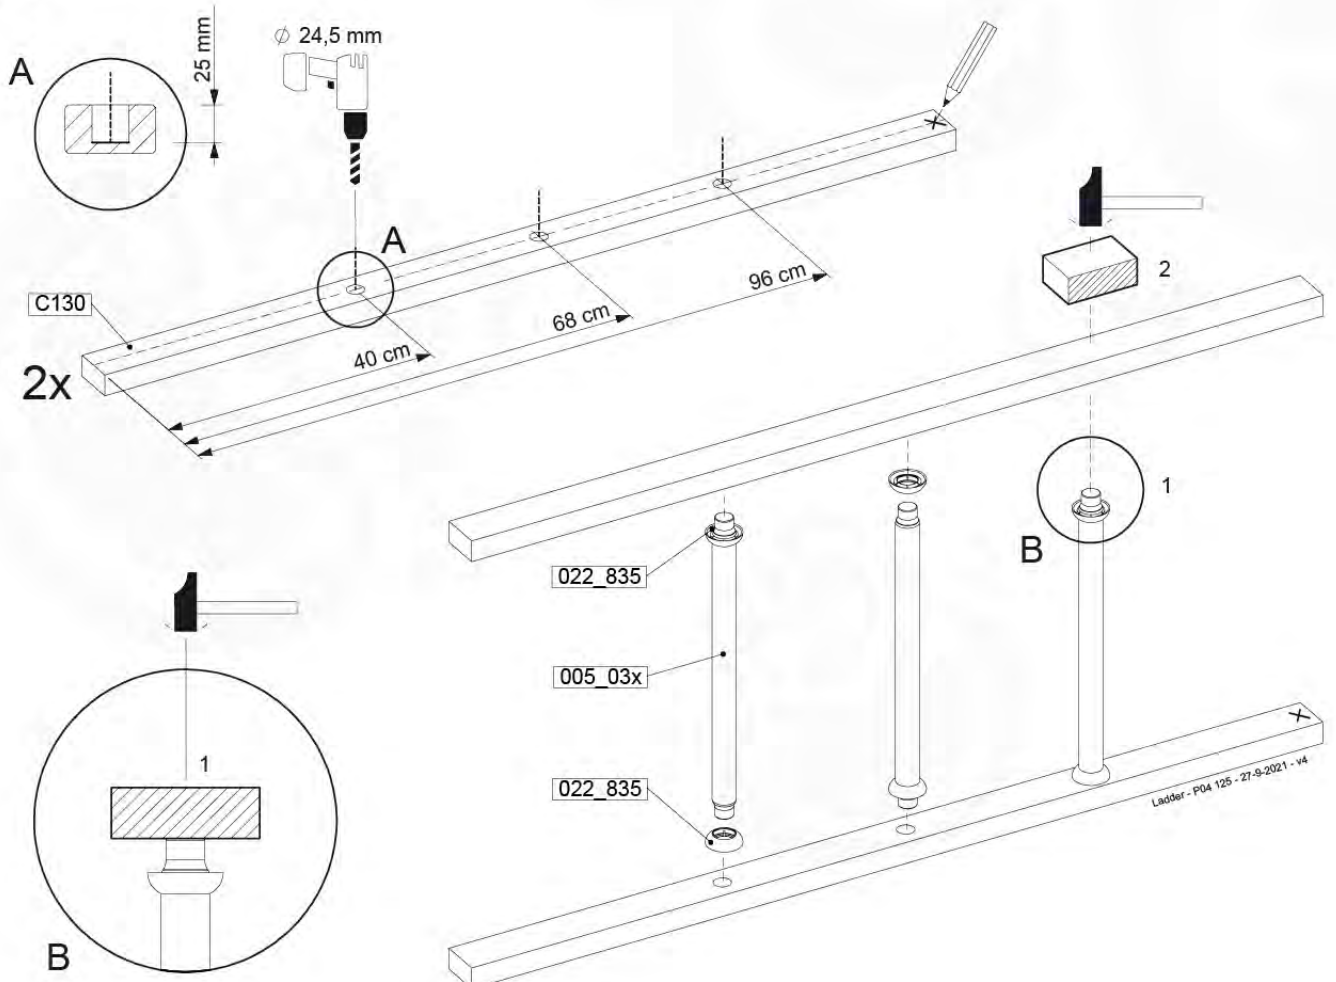

09-1

Ladder - P04 125 - 27-9-2021 - v4