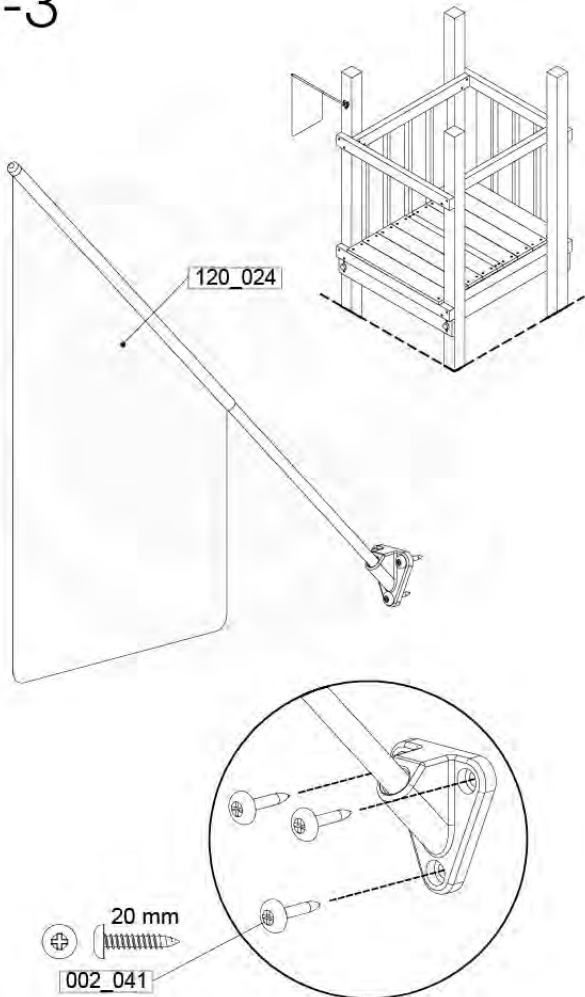

17-1

17-2

Accessory set - P03 - 29-9-2021 - v4

17-3

17-4

Accessory set - P04 - 29-9-2021 - v4