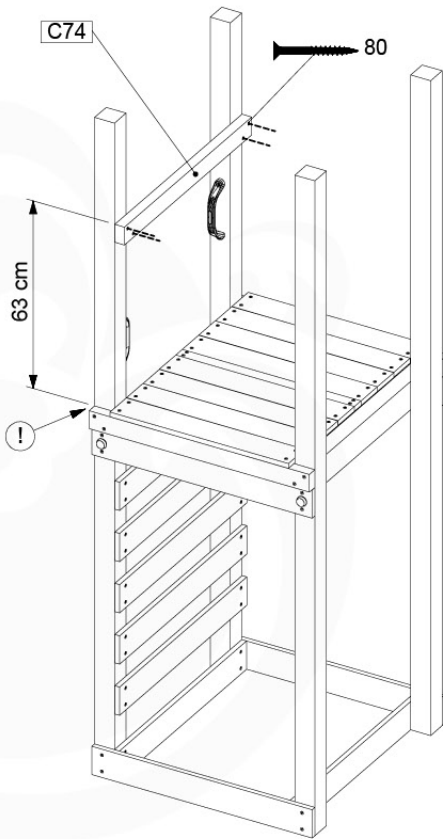

Balustrade 80 - PO2 U - 13/01/2022 - v4

08-1

08-1 Modular AS-Balustrade

09 Ladder

LA02

(194_103)

	PartNo	PartName	QTY.
Hardware Pack 100_603	001_404	Stealth Screw 8x30	4
	002_219	Gap Point Screw T25 - 5x30	4
	002_220	Gap Point Screw T25 - 5x45	6
	002_223	Gap Point Screw T25 - 5x80	4
Other	005_03x	Ladder Rung Y/B/G/R	3
	005_522	Connection Bracket Mini Market	2
	022_835	Rung Cap	6
	120_102	Handgrip set (2x Complete)	1
Wood	C74	Beam 740 mm	1
	C130	Beam 1300 mm	2

(194_105)

	PartNo	PartName	QTY.
Hardware pack 100_604	001_102	Washer Head Screw T40 M8x30	8
	002_220	Gap Point Screw T25 - 5x45	24
	002_223	Gap Point Screw T25 - 5x80	4
	003_010	M8 spring lock washer	8
	004_050	M8 22mm Drive in Nut	8
Other	022_50x	Climbing Rock	4
	120_102	Handgrip set (2x Complete)	1
Timber	C74	Beam 740 mm	1
	D74	Board 740 mm	5

Rockwall 80 - P02 - 29-9-2021 - v4

10-1

10-2

10-3

11 Clapboard Roof

RF01

(194_111)

	PartNo	PartName	QTY.
Hardware Pack 100_609	001_417	Stealth Screw 8x80	4
	002_220	Gap Point Screw T25 - 5x45	48
	002_223	Gap Point Screw T25 - 5x80	2
Timber	C56	Beam 550 mm	2
	C62	Beam 620 mm	2
	D60	Board 600 mm	1
	D74	Board 740 mm	16