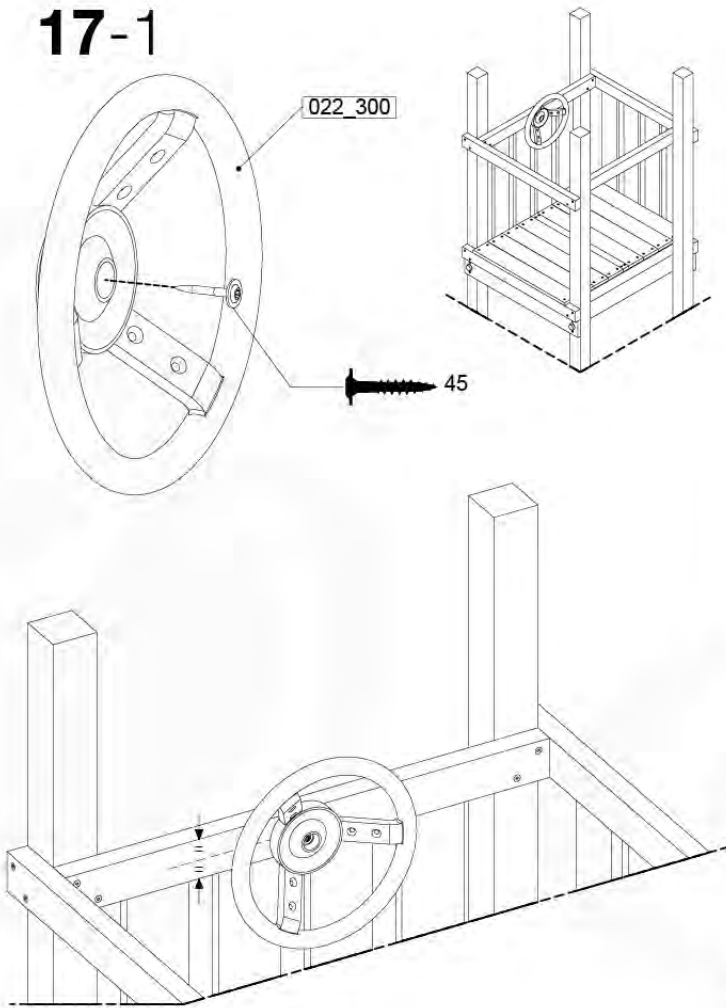

17-1

17-2

Accessory set - P03 - 29-9-2021 - v4

17-3

17-4

Accessory set - P04 - 29-9-2021 - v4