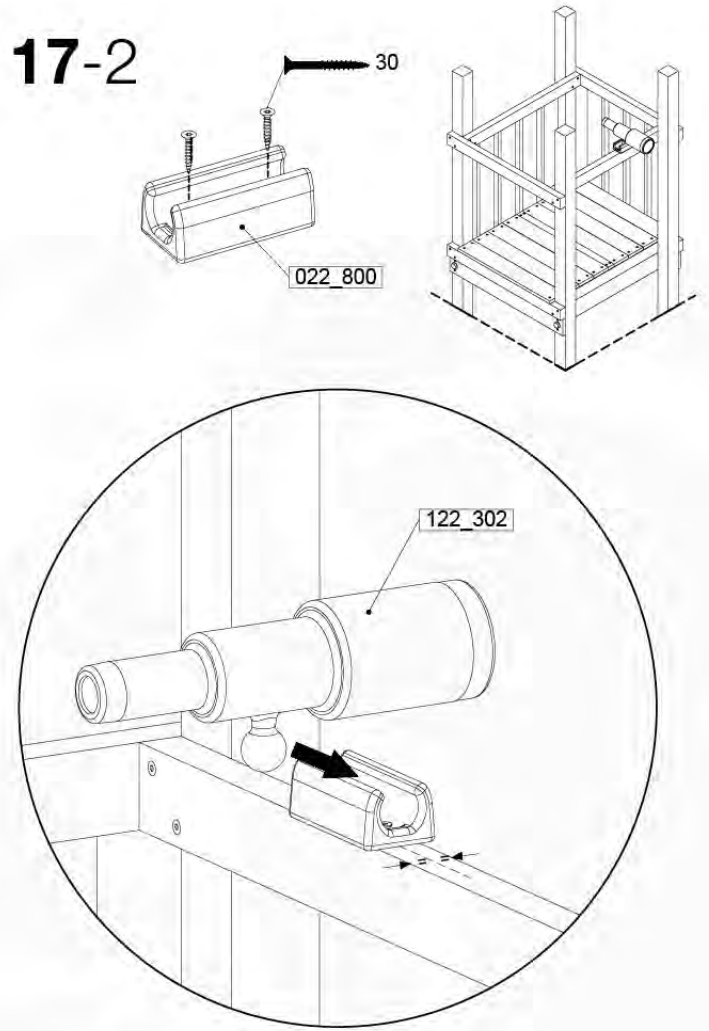

17-2

Accessory set - P03 - 29-9-2021 - v4