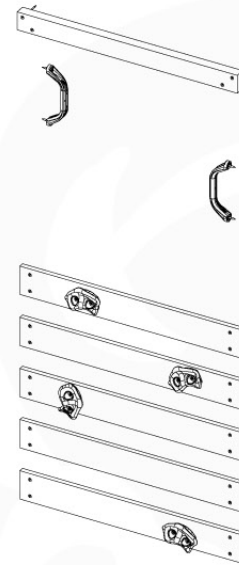

10 Rockwall

RW01

(194_105)

	PartNo	PartName	QTY.
Hardware pack 100_604	001_102	Washer Head Screw T40 M8x30	8
	002_220	Gap Point Screw T25 - 5x45	24
	002_223	Gap Point Screw T25 - 5x80	4
	003_010	M8 spring lock washer	8
	004_050	M8 22mm Drive in Nut	8
Other	022_50x	Climbing Rock	4
	120_102	Handgrip set (2x Complete)	1
Timber	C74	Beam 740 mm	1
	D74	Board 740 mm	5

Rockwall 80 - P02 - 29-9-2021 - v4