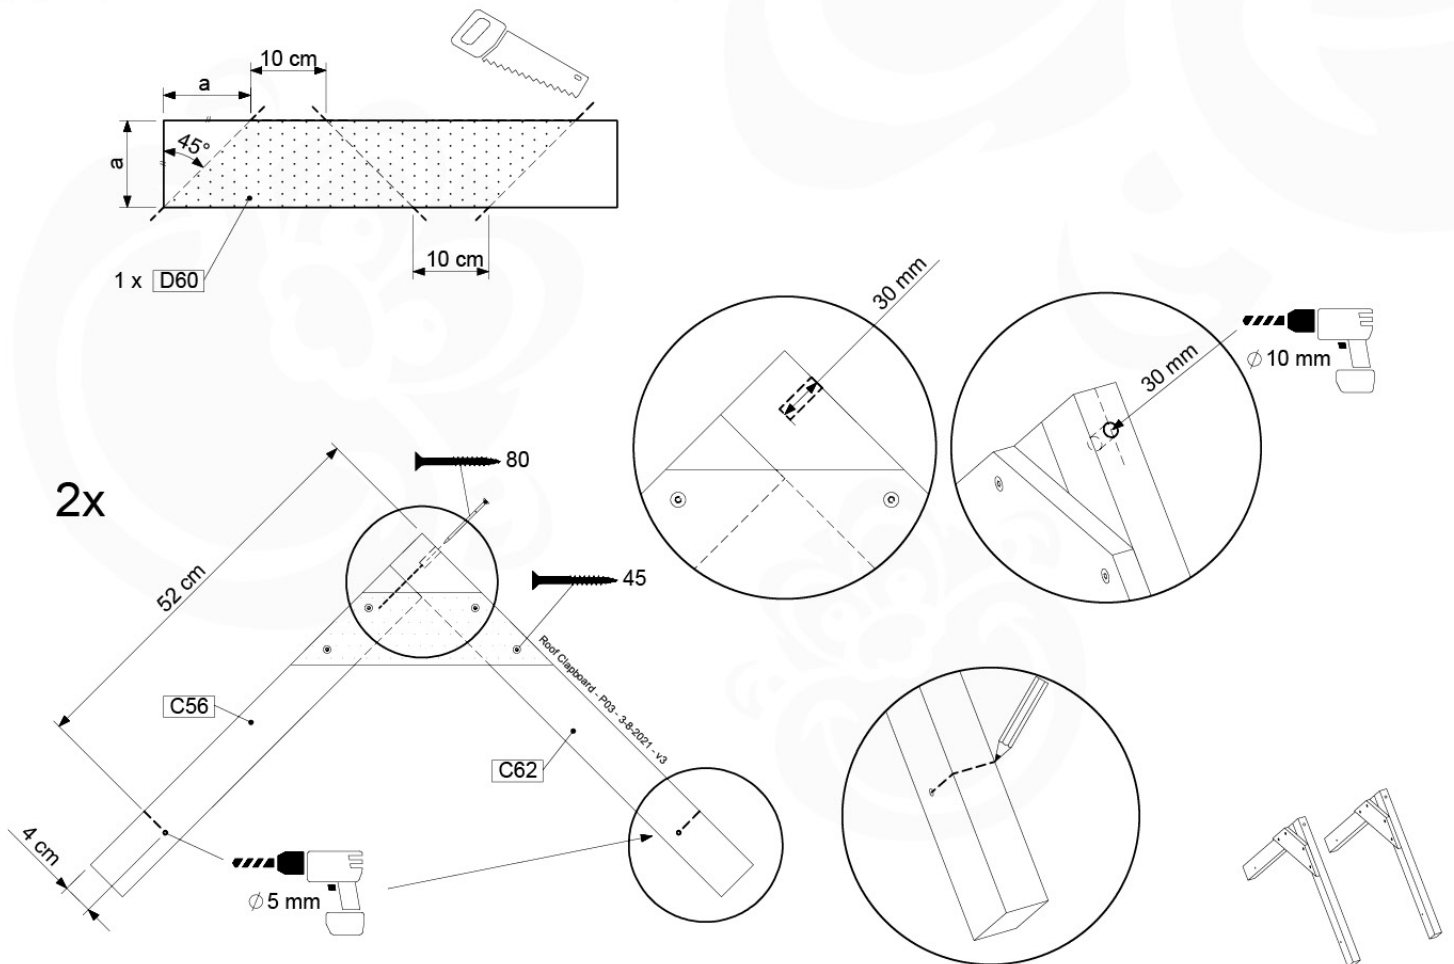

11 Clapboard Roof

RF01

(194_111)

	PartNo	PartName	QTY.
Hardware Pack 100_609	001_417	Stealth Screw 8x80	4
	002_220	Gap Point Screw T25 - 5x45	48
	002_223	Gap Point Screw T25 - 5x80	2
Timber	C56	Beam 550 mm	2
	C62	Beam 620 mm	2
	D60	Board 600 mm	1
	D74	Board 740 mm	16

Roof Clapboard - P02 - 3-8-2021 - v3

11-1