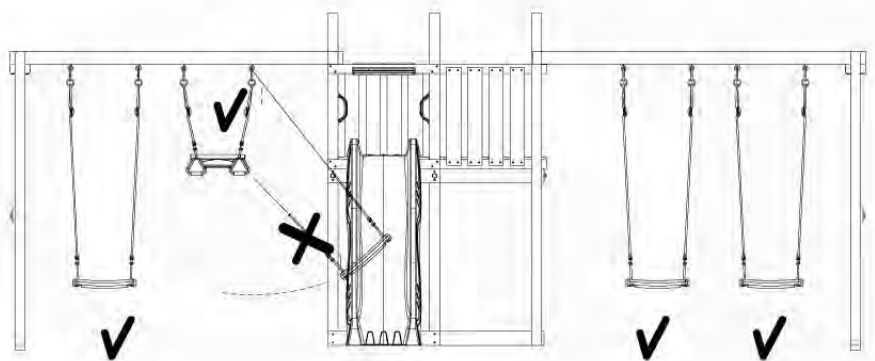

05-6

	PartNo	PartName	QTY.
Hardware Pack	001_406	Stealth Screw 8x45	4
	001_417	Stealth Screw 8x80	4
	001_422	Stealth Screw 8x137	3
	002_220	Gap Point Screw T25 - 5x45	12
	002_223	Gap Point Screw T25 - 5x80	6
Other	005_528	Swing Beam Bracket 7x7	1
	005_529	Swing Beam Bracket 9x9	1
	007_001	Ground-anchor	2
Hardware Pack	022_31x	bpc-base version 3	2
	022_84x	bpc cover	2
	023_031	Finishing Washer GPS 5.0	2
Other	101_003	Swing hook with Carabiner	4