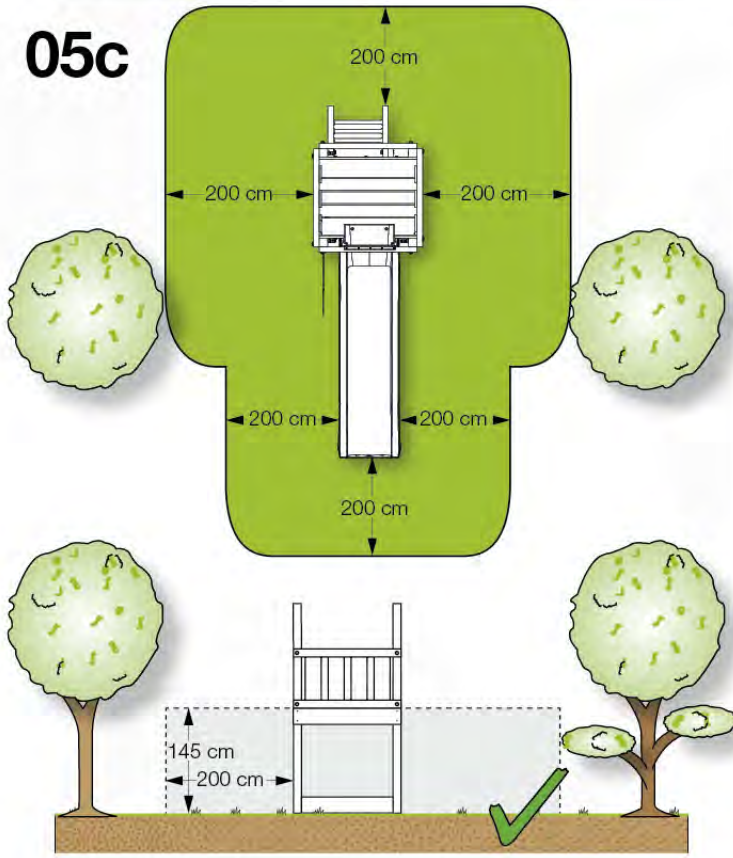

05 Safe Playground

05a

05b

05c

05d

05e