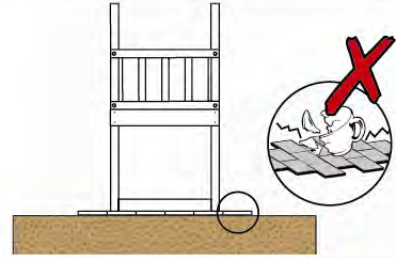

05 Safe Playground

05a

05b

05c

05d

05e