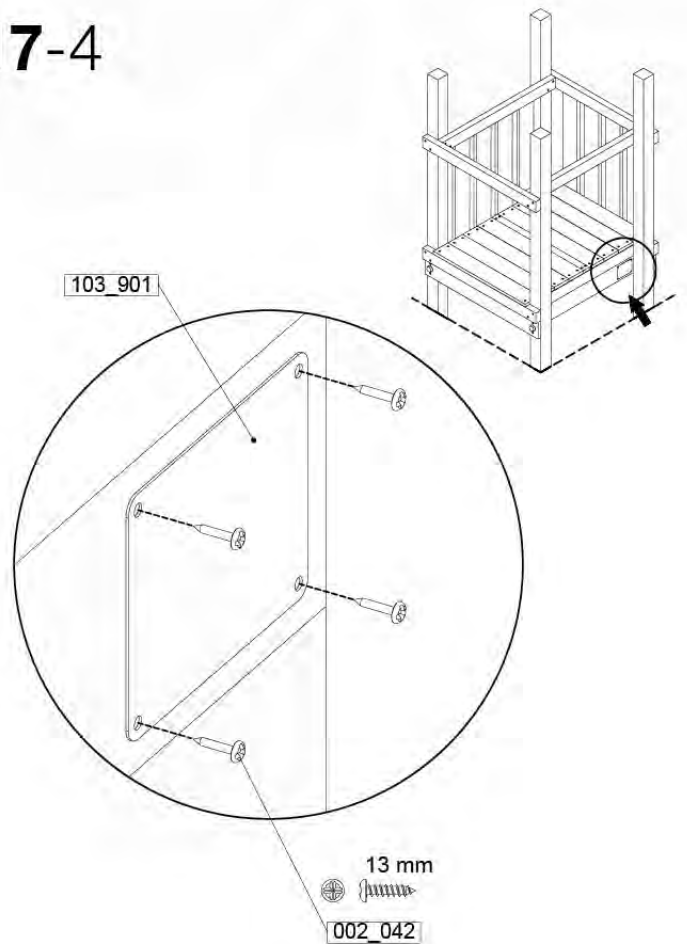

17-4

Accessories set - P03 - 29-9-2021 - v4

Accessories set - P04 - 29-9-2021 - v4