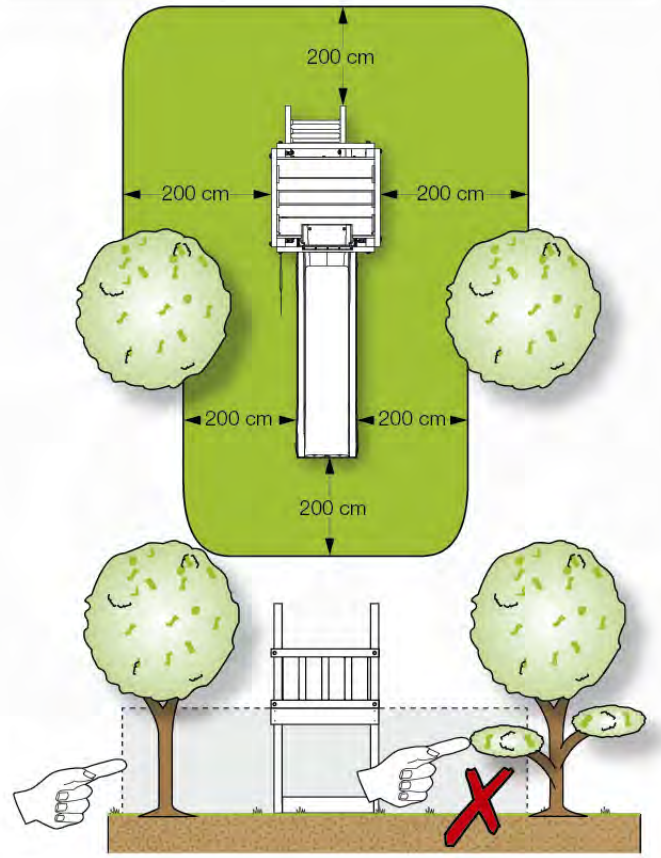

05 Safe Playground

05a

05b

05c

05d

05e