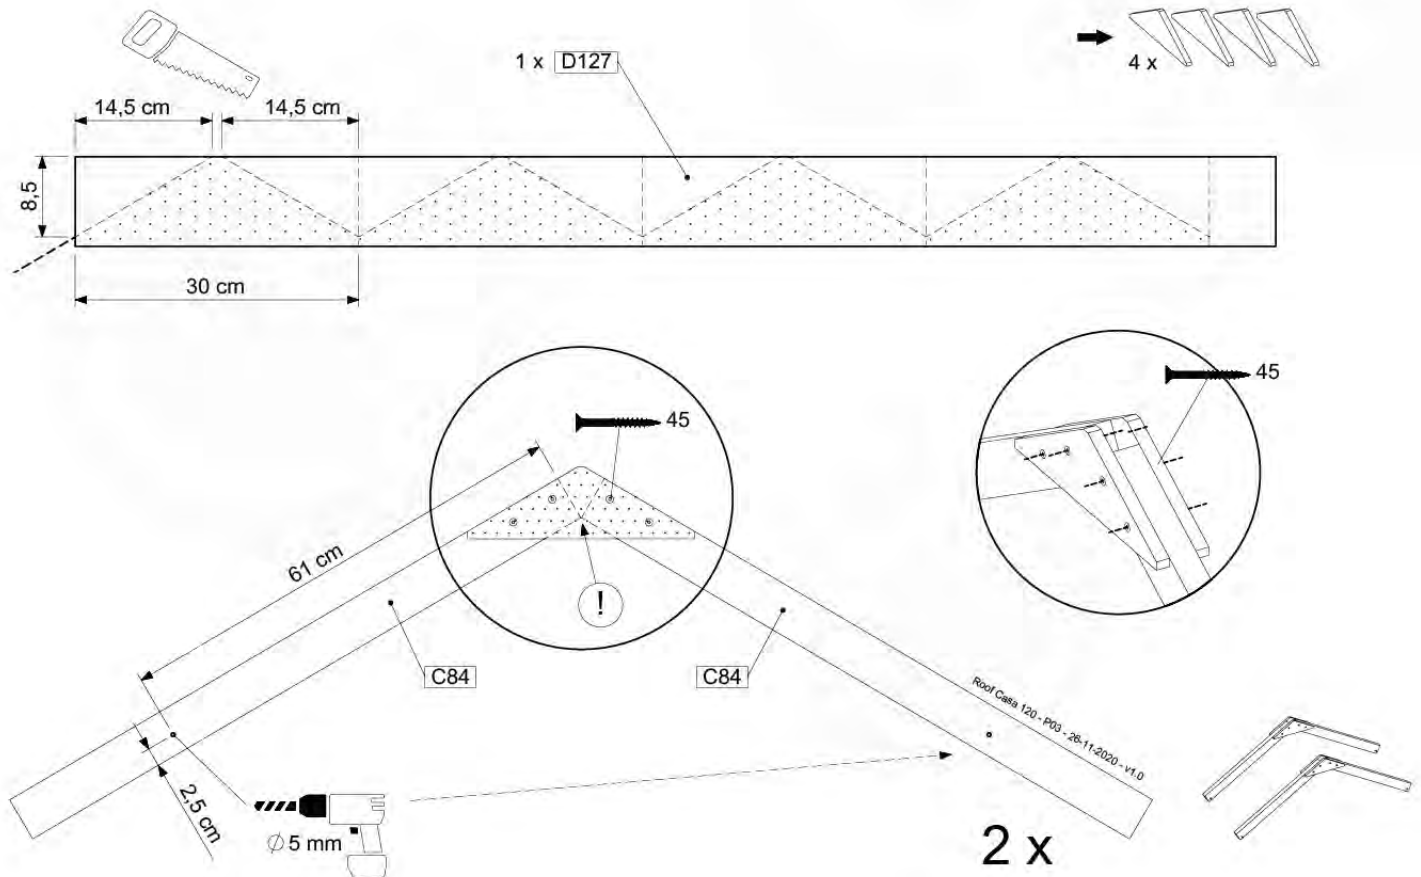

10 Roof

RF09

	PartNo	PartName	QTY.
Hardware Pack	001_417	Stealth Screw 8x80	4
	002_220	Gap Point Screw T25 - 5x45	96
	002_223	Gap Point Screw T25 - 5x80	8
Timber	C84	Beam 840 mm	4
	D127	Board 1270 mm	19-23

Roof Casa 120 - P03 - 26-11-2020 - v1.0

10-1