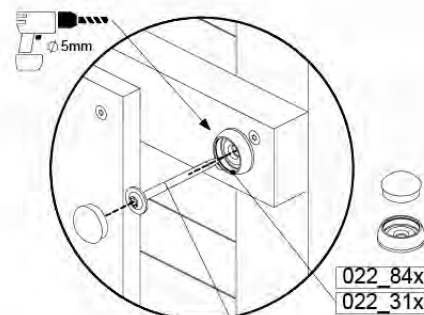

08-1

HARDWARE PACK TOWER → 80