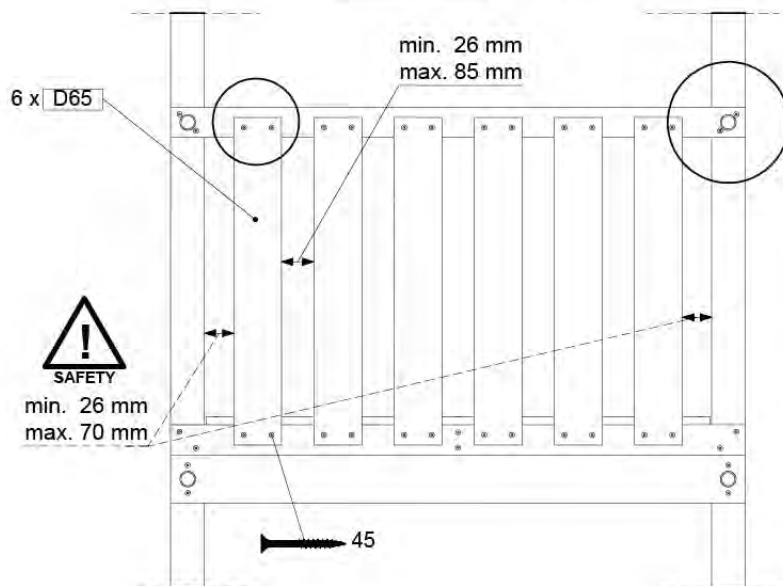

Balustrade 120 - P03 T - 8-10-2021 - v1.1

08-1

HARDWARE PACK TOWER → 80

Balustrade 120 - P06 T - 8-10-2021 - v1.1

09 Rock Wall

RW12

	PartNo	PartName	QTY.
Hardware Pack	001_102	Washer Head Screw T40 M8x30	10
	002_220	Gap Point Screw T25 - 5x45	44
	002_223	Gap Point Screw T25 - 5x80	9
	003_010	M8 spring lock washer	10
	004_050	M8 22mm Drive in Nut	10
Other	022_50x	Climbing Rock	5
	120_102	Handgrip set (complete 2x)	1
Timber	C114	Beam 1140 mm	1
	C206	Beam 2060 mm	1
	D65	Board 650 mm	10