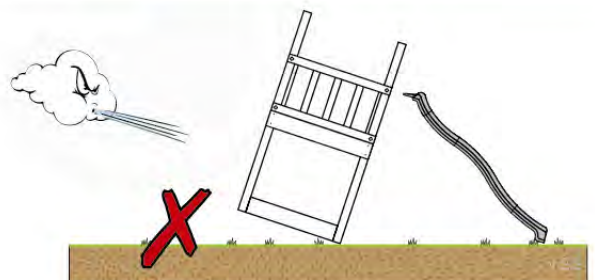

06 Playground Foundation

FD05

07 Base Tower

BT14

	PartNo	PartName	QTY.
Hardware pack	001_406	Stealth Screw 8x45	6
	001_417	Stealth Screw 8x80	4
	002_220	Gap Point Screw T25 - 5x45	118
	002_223	Gap Point Screw T25 - 5x80	20
	022_31x	bpc-base version 3	8
	022_84x	bpc cover	8
Other	007_001	Ground-anchor	2
Timber	A240	Post 70x70 L2400	4
	C114	Beam 1140 mm	5
	D100	Board 1000 mm	14
	D114	Board 1140 mm	12