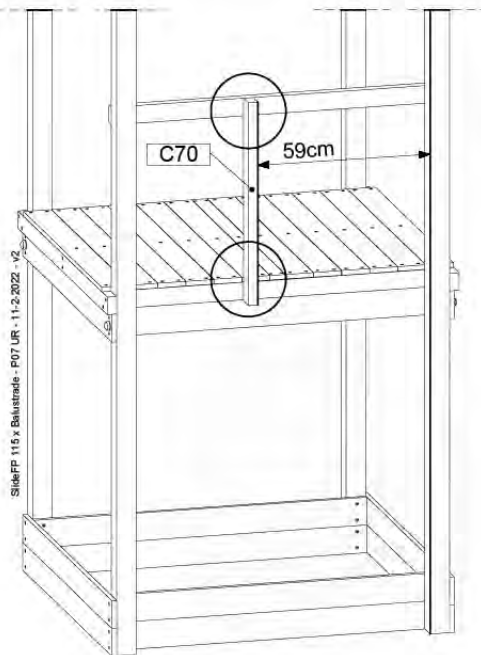

16-1

SlidePP 115 x Bauteile - P07 UR - 11-2-2022 - v2