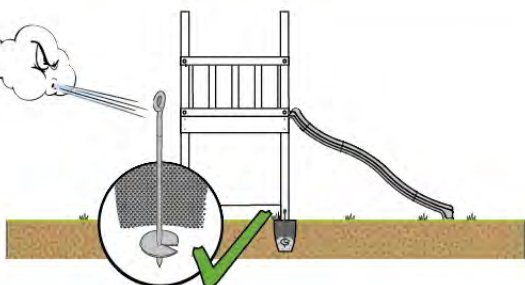

06 Playground Foundation

FD05

07 Base Tower

BT14

	PartNo	PartName	QTY.
Hardware pack	001_406	Stealth Screw 8x45	6
	001_417	Stealth Screw 8x80	4
	002_220	Gap Point Screw T25 - 5x45	118
	002_223	Gap Point Screw T25 - 5x80	20
	022_31x	bpc-base version 3	8
	022_84x	bpc cover	8
Other	007_001	Ground-anchor	2
Timber	A240	Post 70x70 L2400	4
	C114	Beam 1140 mm	5
	D100	Board 1000 mm	14
	D114	Board 1140 mm	12