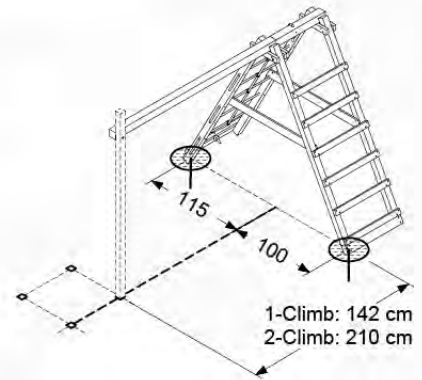

06 Playground Foundation

06-1

Foundation Plan TS - 1072 - 23.2.2022 - v8

07 Base Tower

BT03

(194_100)

	PartNo	PartName	QTY.
Hardware Pack 100_600	001_406	Stealth Screw 8x45	6
	002_220	Gap Point Screw T25 - 5x45	72
	002_223	Gap Point Screw T25 - 5x80	16
Other	007_001	Ground-anchor	2
Hardware Pack 100_600	022_31x	bpc-base version 3	4
	022_84x	bpc cover	4
Wood	A220	Post 70x70 L2200	4
	C74	Beam 740 mm	4
	D60	Board 600 mm	10
	D74	Board 740 mm	8