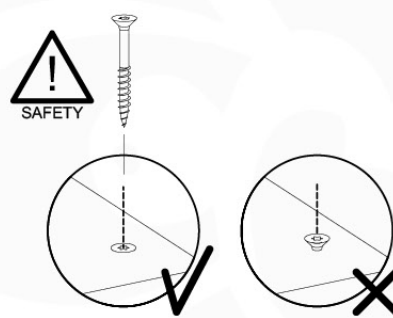

07 Base Tower

BT03

(194_100)

	PartNo	PartName	QTY.
Hardware Pack 100_600	001_406	Stealth Screw 8x45	6
	002_220	Gap Point Screw T25 - 5x45	72
	002_223	Gap Point Screw T25 - 5x80	16
Other	007_001	Ground-anchor	2
Hardware Pack 100_600	022_31x	bpc-base version 3	4
	022_84x	bpc cover	4
Wood	A220	Post 70x70 L2200	4
	C74	Beam 740 mm	4
	D60	Board 600 mm	10
	D74	Board 740 mm	8

Base Tower - P04 - BT03 - 18-12-2020 - v3.0