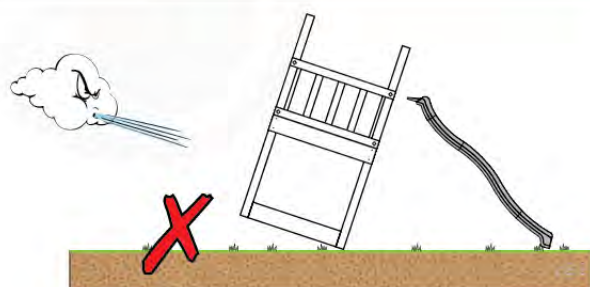

06 Playground Foundation

06-1

Foundation Plan TS - 1072 - 23.2.2022 - v8

07 Base Tower

BT03

(194_100)

	PartNo	PartName	QTY.
Hardware Pack 100_600	001_406	Stealth Screw 8x45	6
	002_220	Gap Point Screw T25 - 5x45	72
	002_223	Gap Point Screw T25 - 5x80	16
Other	007_001	Ground-anchor	2
Hardware Pack 100_600	022_31x	bpc-base version 3	4
	022_84x	bpc cover	4
Wood	A220	Post 70x70 L2200	4
	C74	Beam 740 mm	4
	D60	Board 600 mm	10
	D74	Board 740 mm	8