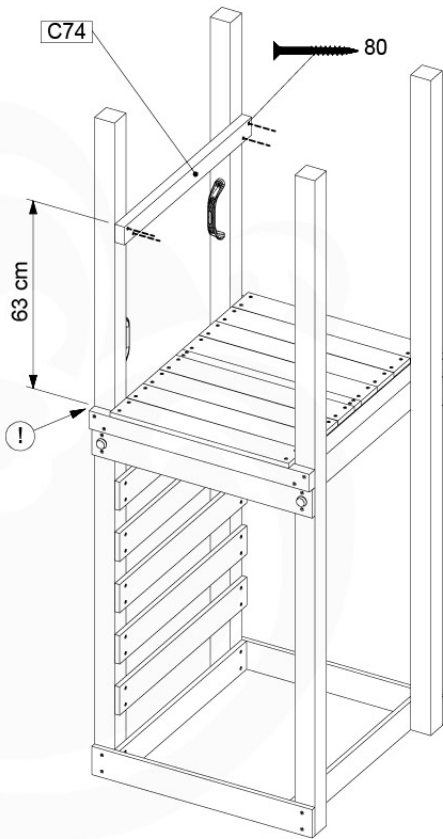

Balustrade 80 - PO2 U - 13/01/2022 - v4

08-1

08-1 Modular AS - Balustrade

09 Ladder

LA02

(194_103)

	PartNo	PartName	QTY.
Hardware Pack 100_603	001_404	Stealth Screw 8x30	4
	002_219	Gap Point Screw T25 - 5x30	4
	002_220	Gap Point Screw T25 - 5x45	6
	002_223	Gap Point Screw T25 - 5x80	4
Other	005_03x	Ladder Rung Y/B/G/R	3
	005_522	Connection Bracket Mini Market	2
	022_835	Rung Cap	6
	120_102	Handgrip set (2x Complete)	1
Wood	C74	Beam 740 mm	1
	C130	Beam 1300 mm	2

(194_105)

	PartNo	PartName	QTY.
Hardware pack 100_604	001_102	Washer Head Screw T40 M8x30	8
	002_220	Gap Point Screw T25 - 5x45	24
	002_223	Gap Point Screw T25 - 5x80	4
	003_010	M8 spring lock washer	8
	004_050	M8 22mm Drive in Nut	8
Other	022_50x	Climbing Rock	4
	120_102	Handgrip set (2x Complete)	1
Timber	C74	Beam 740 mm	1
	D74	Board 740 mm	5

Rockwall 80 - P02 - 29-9-2021 - v4

10-1

10-2

10-3

11 Clapboard Roof

RF01

(194_111)

	PartNo	PartName	QTY.
Hardware Pack 100_609	001_417	Stealth Screw 8x80	4
	002_220	Gap Point Screw T25 - 5x45	48
	002_223	Gap Point Screw T25 - 5x80	2
Timber	C56	Beam 550 mm	2
	C62	Beam 620 mm	2
	D60	Board 600 mm	1
	D74	Board 740 mm	16