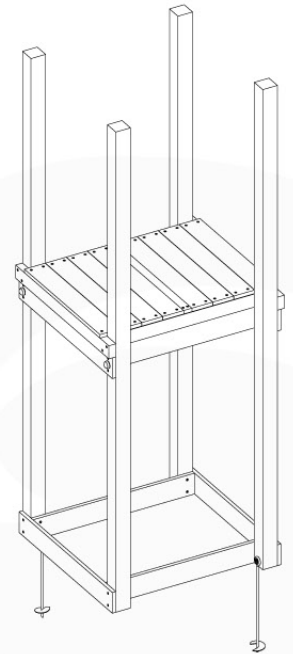

06 Playground Foundation

06-1

Foundation Plan TS - 1072 - 23.2.2022 - v8

07 Base Tower

BT03

(194_100)

	PartNo	PartName	QTY.
Hardware Pack 100_600	001_406	Stealth Screw 8x45	6
	002_220	Gap Point Screw T25 - 5x45	72
	002_223	Gap Point Screw T25 - 5x80	16
Other	007_001	Ground-anchor	2
Hardware Pack 100_600	022_31x	bpc-base version 3	4
	022_84x	bpc cover	4
Wood	A220	Post 70x70 L2200	4
	C74	Beam 740 mm	4
	D60	Board 600 mm	10
	D74	Board 740 mm	8

Base Tower - P04 - BT03 - 18-12-2020 - v3.0

07-1

07-2

07-3

08 Balustrade

BL01

(194_101)

	PartNo	PartName	QTY.
Hardware Pack 100_601	002_220	Gap Point Screw T25 - 5x45	16
	002_223	Gap Point Screw T25 - 5x80	4
Timber	C74	Beam 740 mm	1
	D65	Board 650 mm	4

Balustrade 80 - PO2 U - 13/01/2022 - v4

08-1

08-1 Modular AS - Balustrade

09 Ladder

LA02

(194_103)

	PartNo	PartName	QTY.
Hardware Pack 100_603	001_404	Stealth Screw 8x30	4
	002_219	Gap Point Screw T25 - 5x30	4
	002_220	Gap Point Screw T25 - 5x45	6
	002_223	Gap Point Screw T25 - 5x80	4
Other	005_03x	Ladder Rung Y/B/G/R	3
	005_522	Connection Bracket Mini Market	2
	022_835	Rung Cap	6
	120_102	Handgrip set (2x Complete)	1
Wood	C74	Beam 740 mm	1
	C130	Beam 1300 mm	2