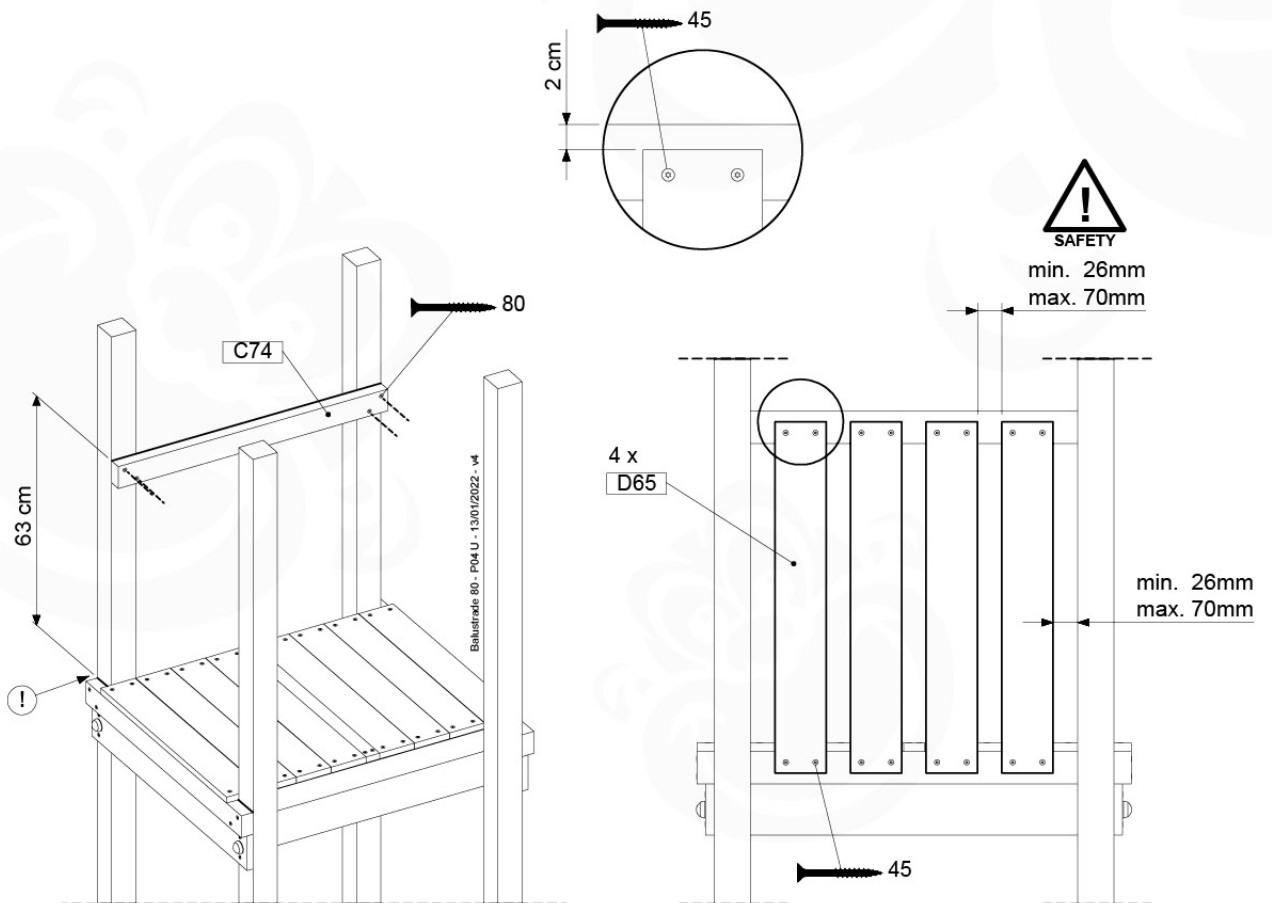

06 Playground Foundation

06-1

Foundation Plan TS - 1072 - 23.2.2022 - v8

07 Base Tower

BT03

(194_100)

	PartNo	PartName	QTY.
Hardware Pack 100_600	001_406	Stealth Screw 8x45	6
	002_220	Gap Point Screw T25 - 5x45	72
	002_223	Gap Point Screw T25 - 5x80	16
Other	007_001	Ground-anchor	2
Hardware Pack 100_600	022_31x	bpc-base version 3	4
	022_84x	bpc cover	4
Wood	A220	Post 70x70 L2200	4
	C74	Beam 740 mm	4
	D60	Board 600 mm	10
	D74	Board 740 mm	8

Base Tower - P04 - BT03 - 18-12-2020 - v3.0

07-1

07-2

07-3

08 Balustrade

BL01

(194_101)

	PartNo	PartName	QTY.
Hardware Pack 100_601	002_220	Gap Point Screw T25 - 5x45	16
	002_223	Gap Point Screw T25 - 5x80	4
Timber	C74	Beam 740 mm	1
	D65	Board 650 mm	4

Balustrade 80 - PO2 U - 13/01/2022 - v4

08-1

08-1 Modular AS - Balustrade

09 Ladder

LA02

(194_103)

	PartNo	PartName	QTY.
Hardware Pack 100_603	001_404	Stealth Screw 8x30	4
	002_219	Gap Point Screw T25 - 5x30	4
	002_220	Gap Point Screw T25 - 5x45	6
	002_223	Gap Point Screw T25 - 5x80	4
Other	005_03x	Ladder Rung Y/B/G/R	3
	005_522	Connection Bracket Mini Market	2
	022_835	Rung Cap	6
	120_102	Handgrip set (2x Complete)	1
Wood	C74	Beam 740 mm	1
	C130	Beam 1300 mm	2