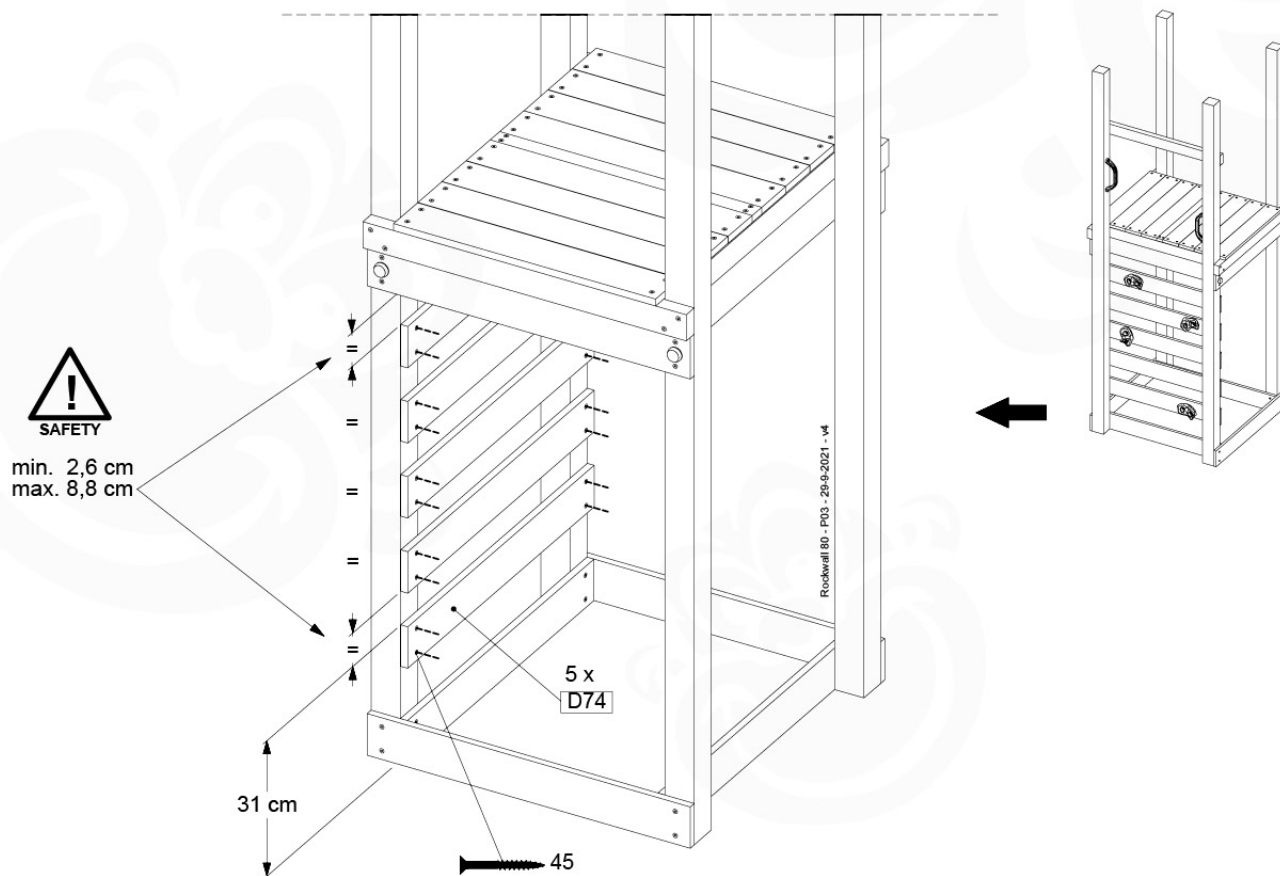

10 Rockwall

RW01

(194_105)

	PartNo	PartName	QTY.
Hardware pack 100_604	001_102	Washer Head Screw T40 M8x30	8
	002_220	Gap Point Screw T25 - 5x45	24
	002_223	Gap Point Screw T25 - 5x80	4
	003_010	M8 spring lock washer	8
	004_050	M8 22mm Drive in Nut	8
Other	022_50x	Climbing Rock	4
	120_102	Handgrip set (2x Complete)	1
Timber	C74	Beam 740 mm	1
	D74	Board 740 mm	5

Rockwall 80 - P02 - 29-9-2021 - v4

10-1