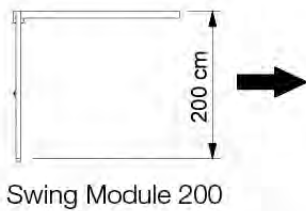

PartNo	PartName	QTY.
Hardware Pack	001_406	Stealth Screw 8x45	4
	001_417	Stealth Screw 8x80	4
	001_422	Stealth Screw 8x137	3
	002_220	Gap Point Screw T25 - 5x45	12
	002_223	Gap Point Screw T25 - 5x80	6
Other	005_528	Swing Beam Bracket 7x7	1
	005_529	Swing Beam Bracket 9x9	1
	007_001	Ground-anchor	2
Hardware Pack	022_31x	bpc-base version 3	2
	022_84x	bpc cover	2
	023_031	Finishing Washer GPS 5.0	2
Other	101_003	Swing hook with Carabiner	4

1 MW - 120201-81 - 2021 - 000000

06-1

Swing - 2021 - 18102021 - 041