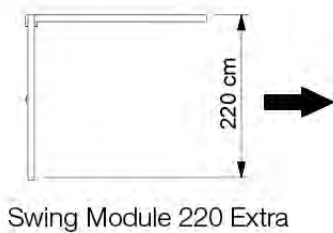

PartNo	PartName	QTY.
Hardware Pack	001_406	Stealth Screw 8x45	4
	001_417	Stealth Screw 8x80	4
	001_422	Stealth Screw 8x137	3
	002_220	Gap Point Screw T25 - 5x45	12
	002_223	Gap Point Screw T25 - 5x80	6
Other	005_528	Swing Beam Bracket 7x7	1
	005_529	Swing Beam Bracket 9x9	1
	007_001	Ground-anchor	2
Hardware Pack	022_31x	bpc-base version 3	2
	022_84x	bpc cover	2
	023_031	Finishing Washer GPS 5.0	2
Other	101_003	Swing hook with Carabiner	4

1 MW - 120201-81 - 2021 - 000000

06-1

Swing - 2021 - 18102021 - 041