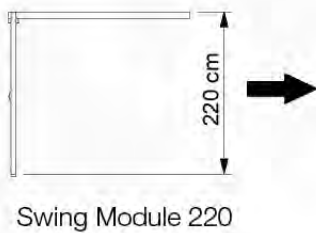

PartNo	PartName	QTY.
Hardware Pack	001_406	Stealth Screw 8x45	4
	001_417	Stealth Screw 8x80	4
	001_422	Stealth Screw 8x137	3
	002_220	Gap Point Screw T25 - 5x45	12
	002_223	Gap Point Screw T25 - 5x80	6
Other	005_528	Swing Beam Bracket 7x7	1
	005_529	Swing Beam Bracket 9x9	1
	007_001	Ground-anchor	2
Hardware Pack	022_31x	bpc-base version 3	2
	022_84x	bpc cover	2
	023_031	Finishing Washer GPS 5.0	2
Other	101_003	Swing hook with Carabiner	4

1 MW - 120201-81 - 2021 - 000000

06-1

Swing - 2021 - 18102021 - 041