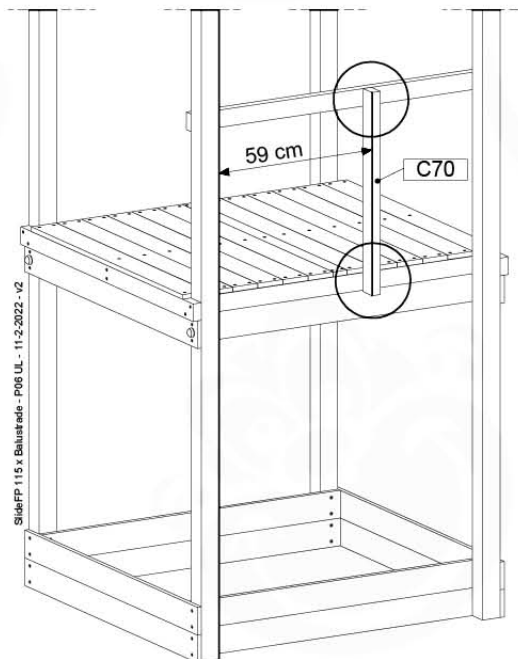

15 Firemans Pole

FP04

	PartNo	PartName	QTY.
Hardware Pack(s)	001_103	M8 Washer Head Screw 40mm	2
	002_220	Gap Point Screw T25 - 5x45	8
	002_223	Gap Point Screw T25 - 5x80	8
	003_010	M8 spring lock washer	2
	003_040	M8 Washer	2
	004_052	M8 Drive-in Nut 30mm	2
	004_054	M8 Drive-in Nut 45mm	2
	022_31x	bpc-base version 3	2
	022_84x	bpc cover	2
Other	102_915	Fireman's Pole	1
Timber	C70	Beam 700 mm	1
	C114	Beam 1140 mm	1
	D65	Board 650 mm	2

15-1