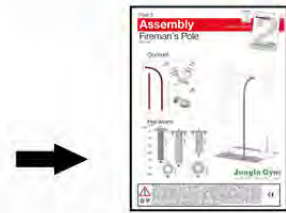

15-2

**Fireman's Pole (201_275)
040_335 Part 2**