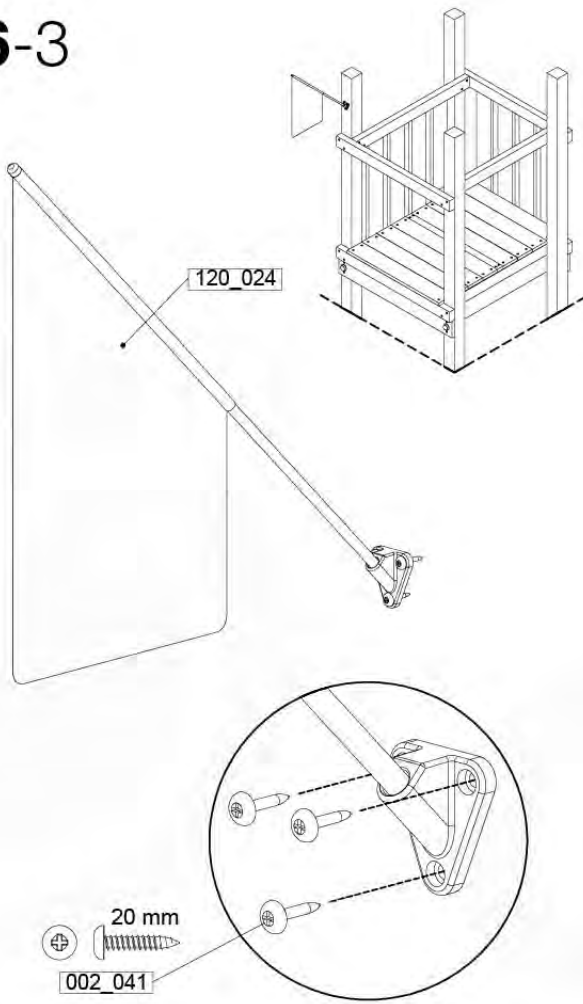

16-3

16-4

Assembly set - P04 - 26.9.2021 - v1

16-5

1x
022_910

17