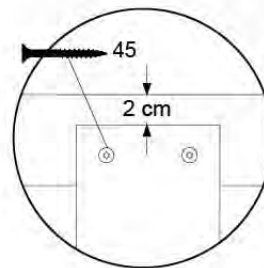

08 Balustrade (2x)

BL04

	PartNo	PartName	QTY.
Hardware Pack	002_220	Gap Point Screw T25 - 5x45	24
	002_223	Gap Point Screw T25 - 5x80	4
Timber	C114	Beam 1140 mm	1
	D65	Board 650 mm	6

Balustrade 120 - P03 T - 8-10-2021 - v1.1

08-1