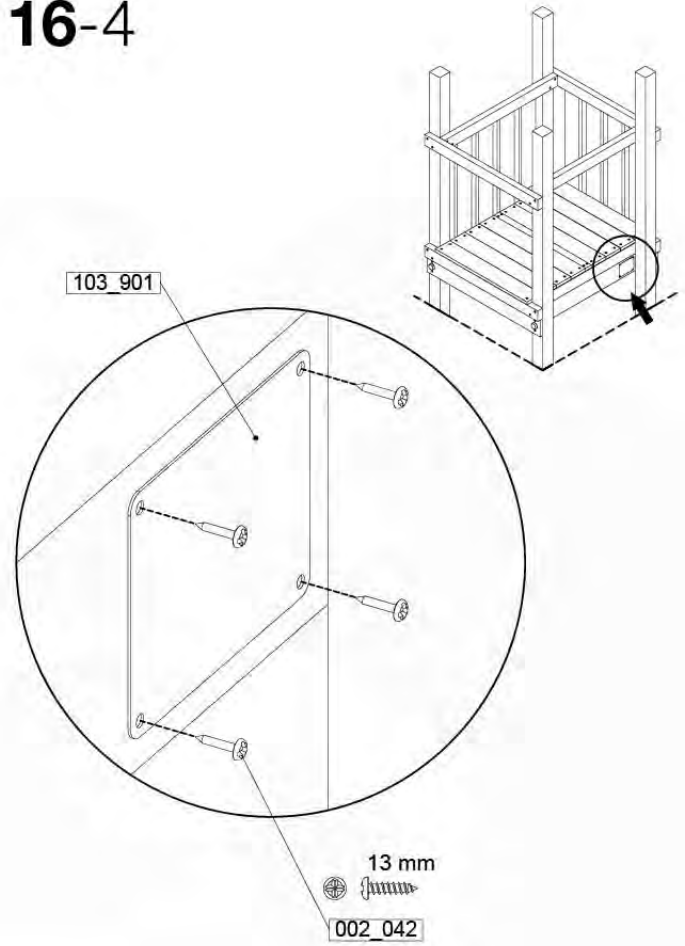

16-3

16-4

Assembly set - P04 - 26.9.2021 - v1

16-5

1x
022_910

17