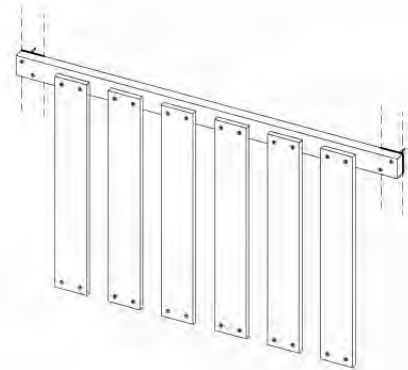

06 Playground Foundation

FD05

06-1

07 Base Tower

BT11

	PartNo	PartName	QTY.
Hardware pack	001_406	Stealth Screw 8x45	6
	001_417	Stealth Screw 8x80	4
	002_220	Gap Point Screw T25 - 5x45	118
	002_223	Gap Point Screw T25 - 5x80	20
	022_31x	bpc-base version 3	8
	022_84x	bpc cover	8
Other	007_001	Ground-anchor	2
Timber	A240	Post 70x70 L2400	4
	C114	Beam 1140 mm	5
	D100	Board 1000 mm	14
	D114	Board 1140 mm	12

Base Tower NL - P06 - BT11 - 15-10-2021 - v2.1

07-1

07-2

07-3

07-4

08 Balustrade (2x)

BL04

	PartNo	PartName	QTY.
Hardware Pack	002_220	Gap Point Screw T25 - 5x45	24
	002_223	Gap Point Screw T25 - 5x80	4
Timber	C114	Beam 1140 mm	1
	D65	Board 650 mm	6