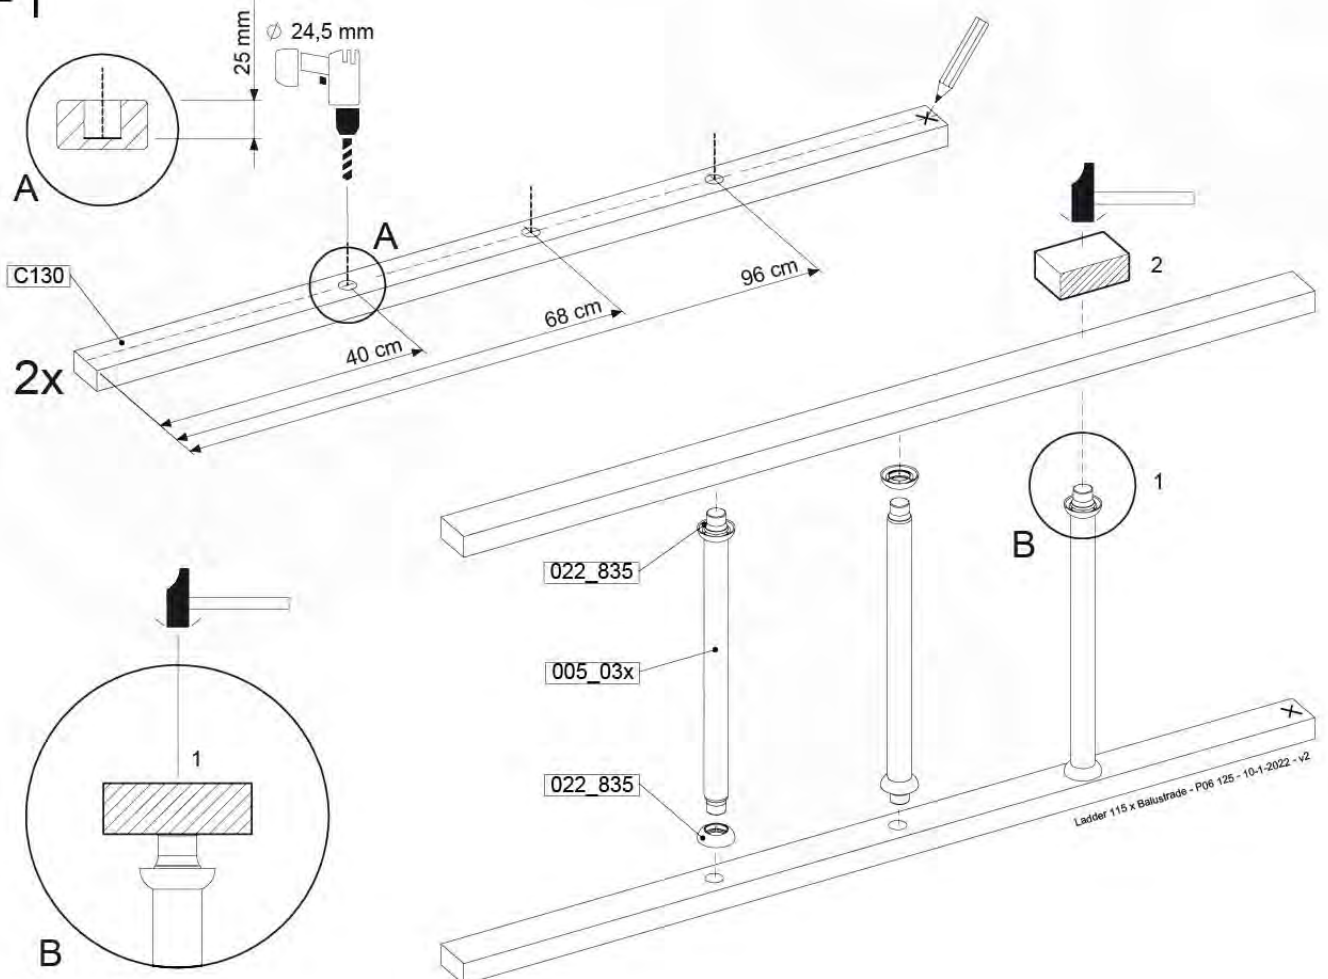

10-1

Ladder 115 x Balustrade - P06 125 - 10-1-2022 - v2