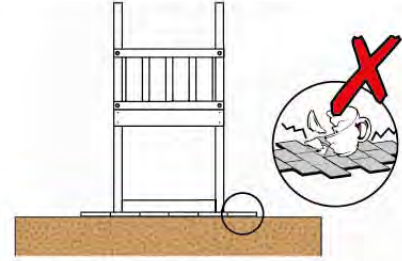

05 Safe Playground

05-1

05-2

05-3

05-4

05-5