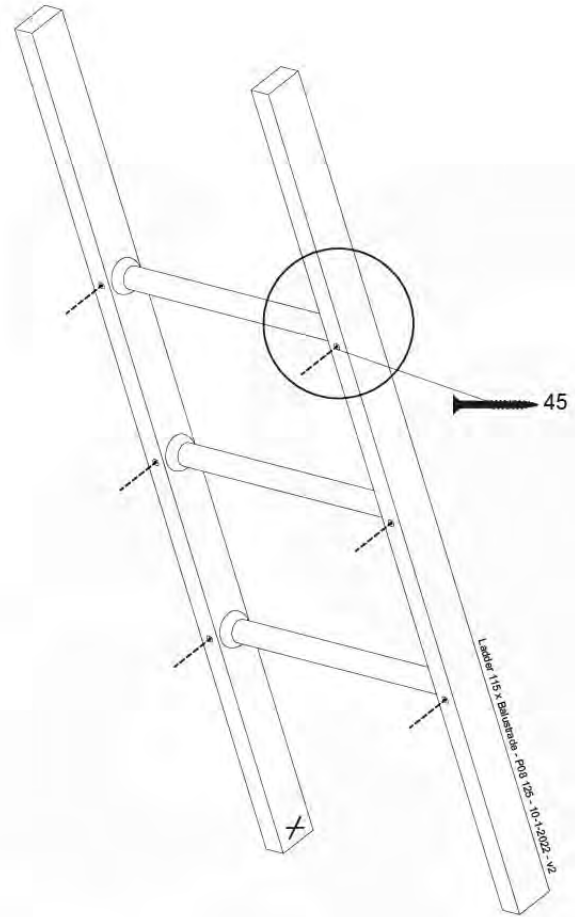

LA11

	PartNo	PartName	QTY.
Hardware Pack	001_404	Stealth Screw 8x30	4
	002_219	Gap Point Screw T25 - 5x30	4
	002_220	Gap Point Screw T25 - 5x45	14
	002_223	Gap Point Screw T25 - 5x80	8
Other	005_03x	Ladder Rung Y/B/G/R	3
	005_522	Connection Bracket Mini Market	2
	022_835	Rung Cap	6
	120_102	Handgrip set (complete 2x)	1
Timber	C70	Beam 700 mm	1
	C114	Beam 1140 mm	1
	C130	Beam 1300 mm	2
	D65	Board 650 mm	2

Ladder 115 x Balustrade - P02 UL125 - 10-1-2022 - v2

10-1

Ladder 115 x Balustrade - P06 125 - 10-1-2022 - v2

10-2

10-3

10-4

10-5

11 Swing Frame / Climb Frame

➔ **12**

➔ **12**

➔ **12**

12 Ground Anchors

GA05

Ground Anchors_Uhl..._PD1...3-11-2022...v1

12-1

BASE TOWERS