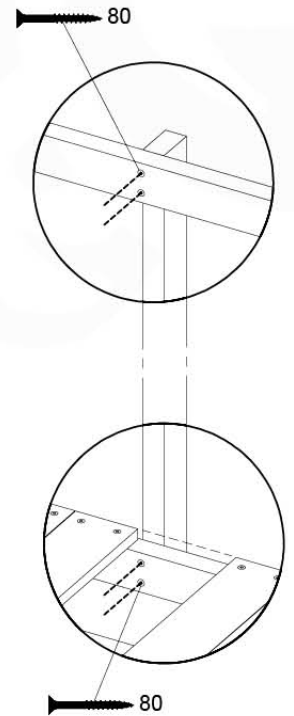

15 Firemans Pole

FP04

	PartNo	PartName	QTY.
Hardware Pack(s)	001_103	M8 Washer Head Screw 40mm	2
	002_220	Gap Point Screw T25 - 5x45	8
	002_223	Gap Point Screw T25 - 5x80	8
	003_010	M8 spring lock washer	2
	003_040	M8 Washer	2
	004_052	M8 Drive-in Nut 30mm	2
	004_054	M8 Drive-in Nut 45mm	2
	022_31x	bpc-base version 3	2
	022_84x	bpc cover	2
Other	102_915	Fireman's Pole	1
Timber	C70	Beam 700 mm	1
	C114	Beam 1140 mm	1
	D65	Board 650 mm	2

15-1