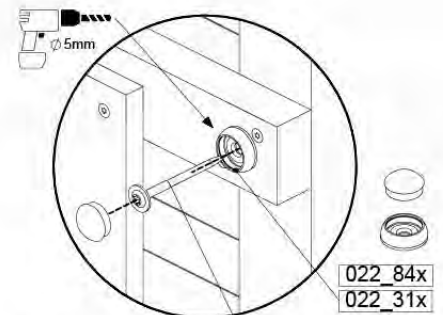

08 Balustrade (2x)

BL04

	PartNo	PartName	QTY.
Hardware Pack	002_220	Gap Point Screw T25 - 5x45	24
	002_223	Gap Point Screw T25 - 5x80	4
Timber	C114	Beam 1140 mm	1
	D65	Board 650 mm	6

Balustrade 120 - P03 T - 8-10-2021 - v1.1

08-1