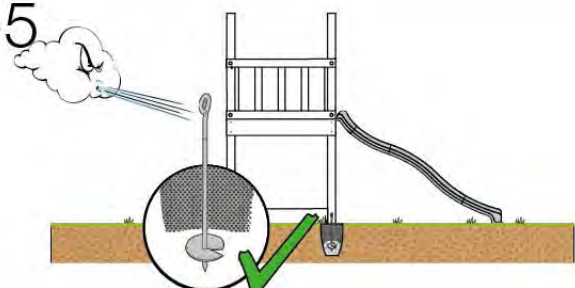

06 Playground Foundation

FD05

06-1

07 Base Tower

BT11

	PartNo	PartName	QTY.
Hardware pack	001_406	Stealth Screw 8x45	6
	001_417	Stealth Screw 8x80	4
	002_220	Gap Point Screw T25 - 5x45	118
	002_223	Gap Point Screw T25 - 5x80	20
	022_31x	bpc-base version 3	8
	022_84x	bpc cover	8
Other	007_001	Ground-anchor	2
Timber	A240	Post 70x70 L2400	4
	C114	Beam 1140 mm	5
	D100	Board 1000 mm	14
	D114	Board 1140 mm	12