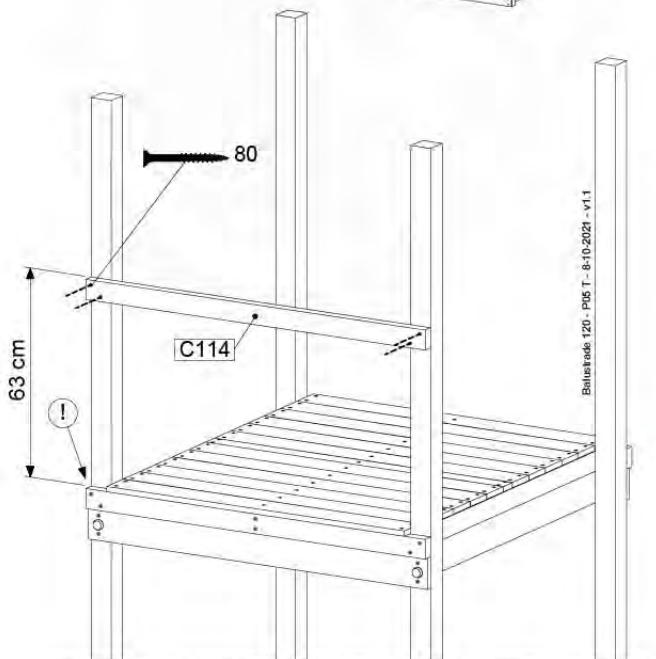

08 Balustrade (2x)

BL04

	PartNo	PartName	QTY.
Hardware Pack	002_220	Gap Point Screw T25 - 5x45	24
	002_223	Gap Point Screw T25 - 5x80	4
Timber	C114	Beam 1140 mm	1
	D65	Board 650 mm	6

Balustrade 120 - P03 T - 8-10-2021 - v1.1

08-1