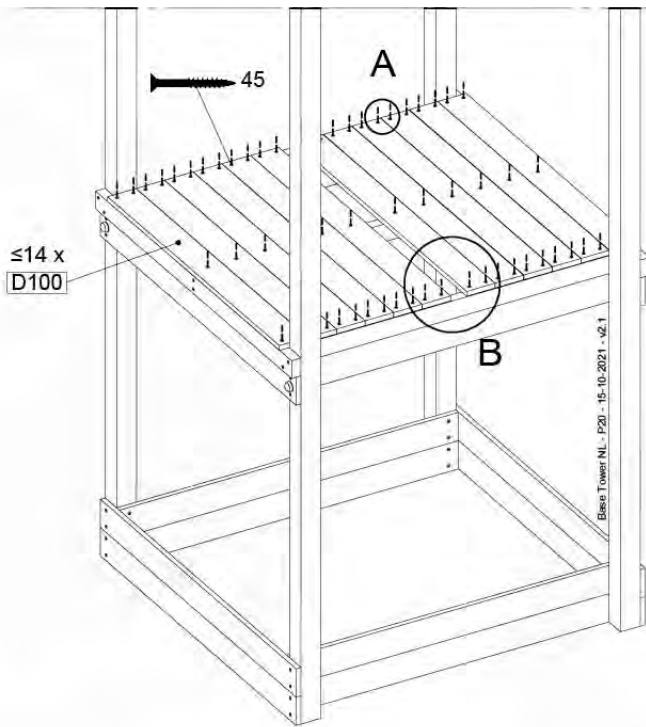

06 Playground Foundation

FD05

06-1

07 Base Tower

BT11

	PartNo	PartName	QTY.
Hardware pack	001_406	Stealth Screw 8x45	6
	001_417	Stealth Screw 8x80	4
	002_220	Gap Point Screw T25 - 5x45	118
	002_223	Gap Point Screw T25 - 5x80	20
	022_31x	bpc-base version 3	8
	022_84x	bpc cover	8
Other	007_001	Ground-anchor	2
Timber	A240	Post 70x70 L2400	4
	C114	Beam 1140 mm	5
	D100	Board 1000 mm	14
	D114	Board 1140 mm	12

Base Tower NL - P06 - BT11 - 15-10-2021 - v2.1

07-1

07-2

07-3

07-4

08 Balustrade (2x)

BL04

	PartNo	PartName	QTY.
Hardware Pack	002_220	Gap Point Screw T25 - 5x45	24
	002_223	Gap Point Screw T25 - 5x80	4
Timber	C114	Beam 1140 mm	1
	D65	Board 650 mm	6