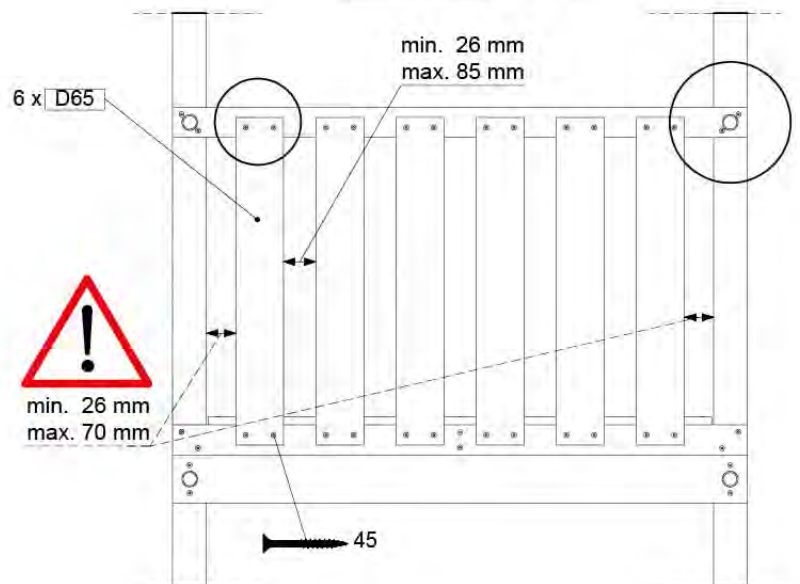

08 Balustrade (2x)

BL04

	PartNo	PartName	QTY.
Hardware Pack	002_220	Gap Point Screw T25 - 5x45	24
	002_223	Gap Point Screw T25 - 5x80	4
Timber	C114	Beam 1140 mm	1
	D65	Board 650 mm	6

Balustrade 120 - P03 T - 8-10-2021 - v1.1

08-1