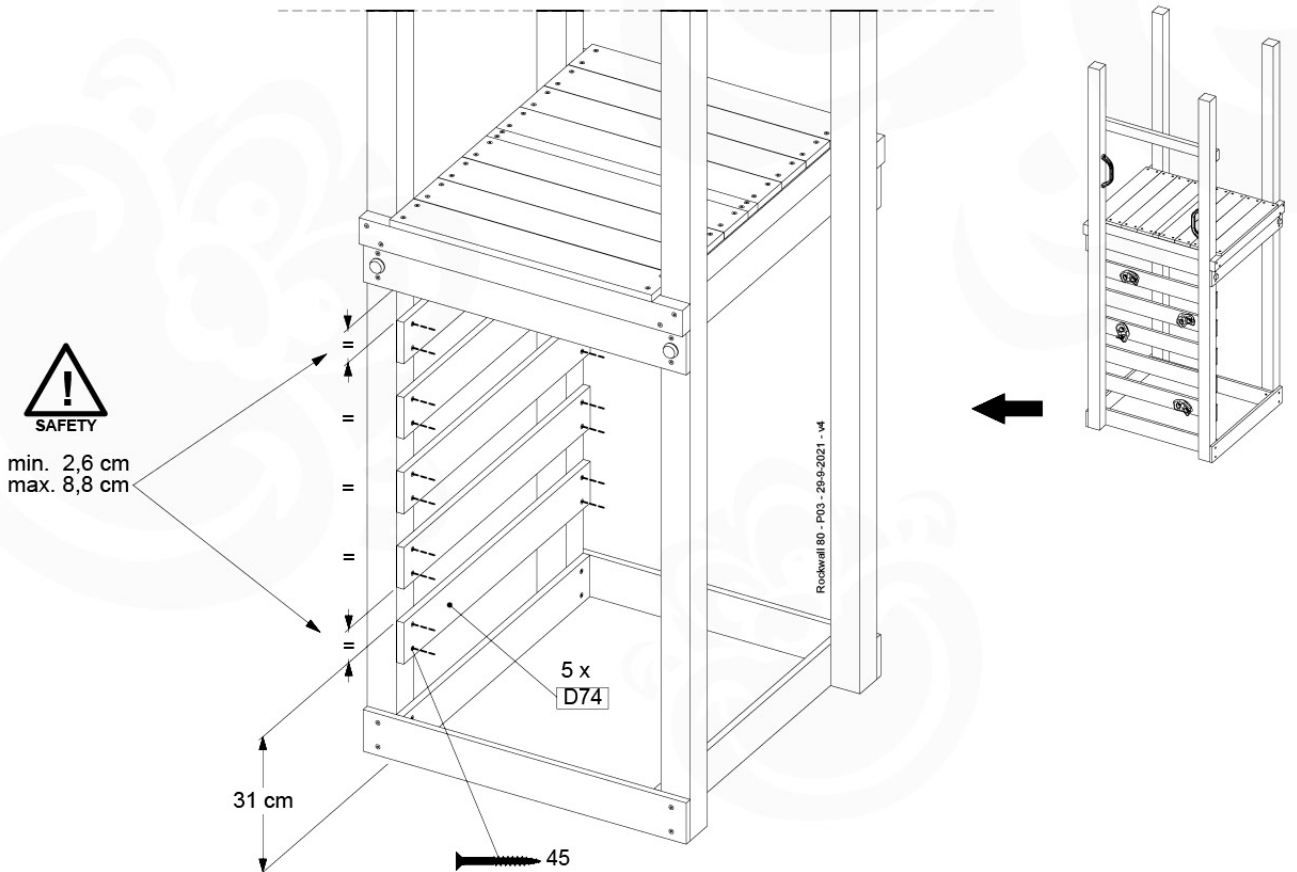

10 Rockwall

RW01

(194_105)

	PartNo	PartName	QTY.
Hardware pack 100_604	001_102	Washer Head Screw T40 M8x30	8
	002_220	Gap Point Screw T25 - 5x45	24
	002_223	Gap Point Screw T25 - 5x80	4
	003_010	M8 spring lock washer	8
	004_050	M8 22mm Drive in Nut	8
Other	022_50x	Climbing Rock	4
	120_102	Handgrip set (2x Complete)	1
Timber	C74	Beam 740 mm	1
	D74	Board 740 mm	5

Rockwall 80 - P02 - 29-9-2021 - v4

10-1