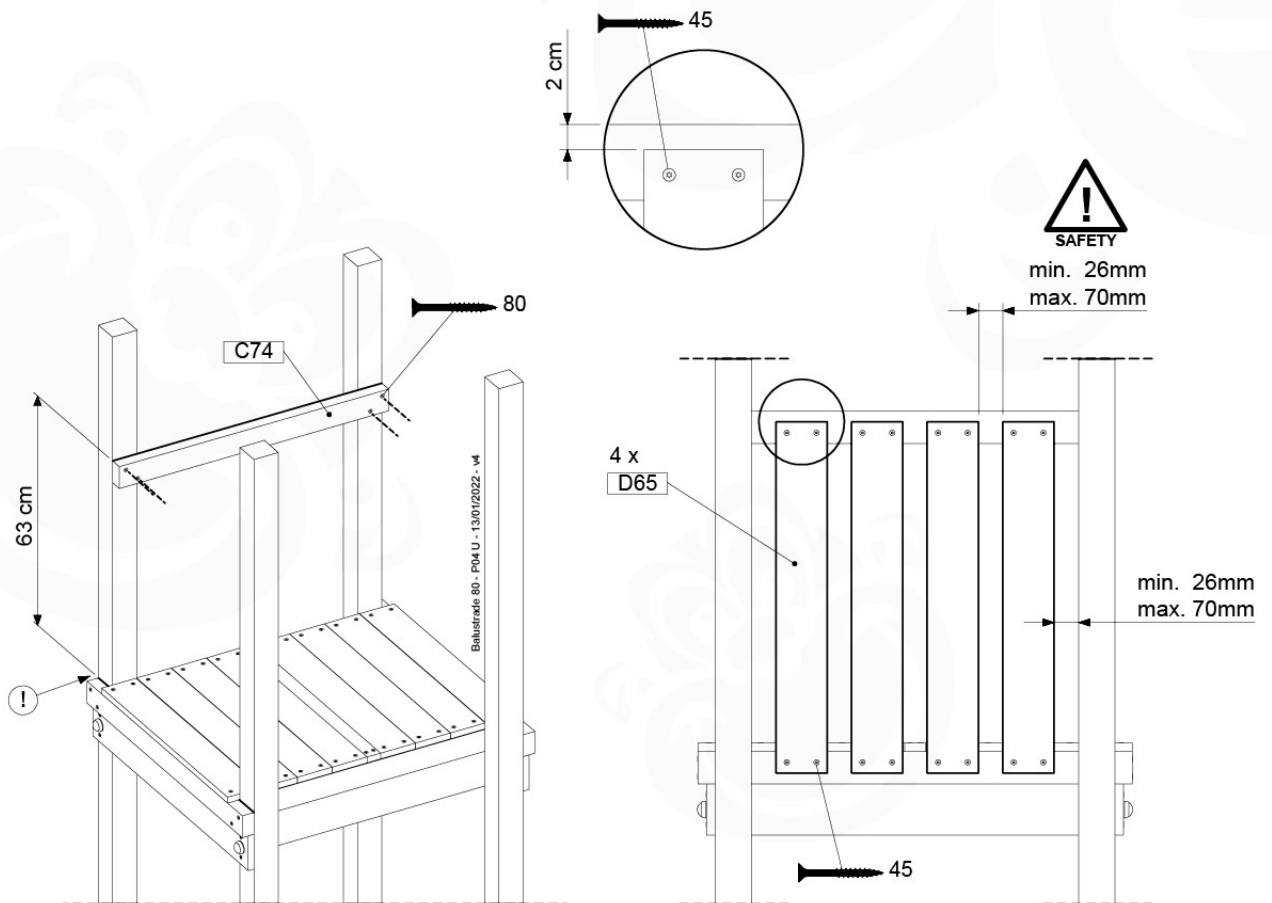

08-1

08-1 Modular AS-Balustrade