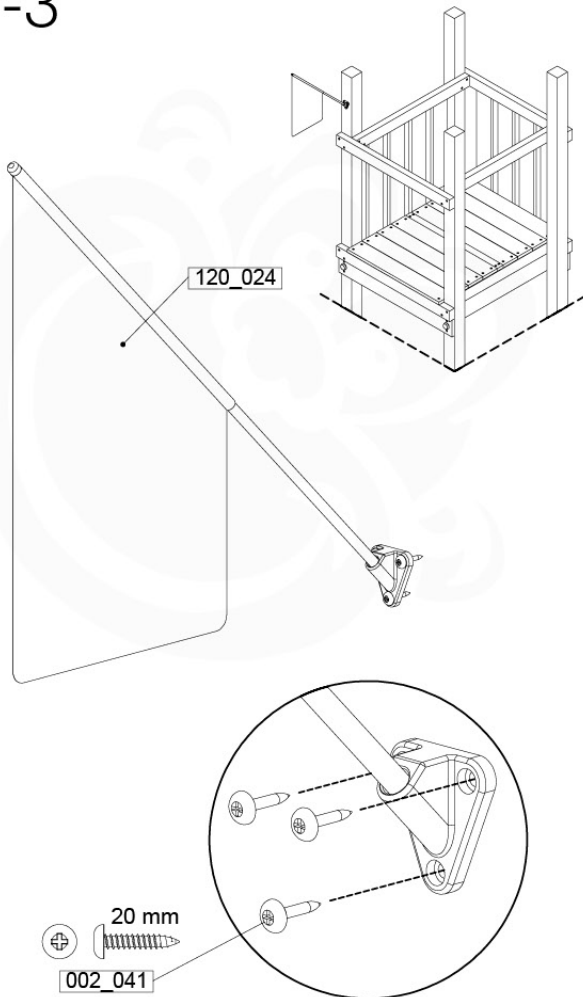

17-1

17-2

Accessory set - P03 - 29-9-2021 - v4

17-3

17-4

Accessory set - P04 - 29-9-2021 - v4