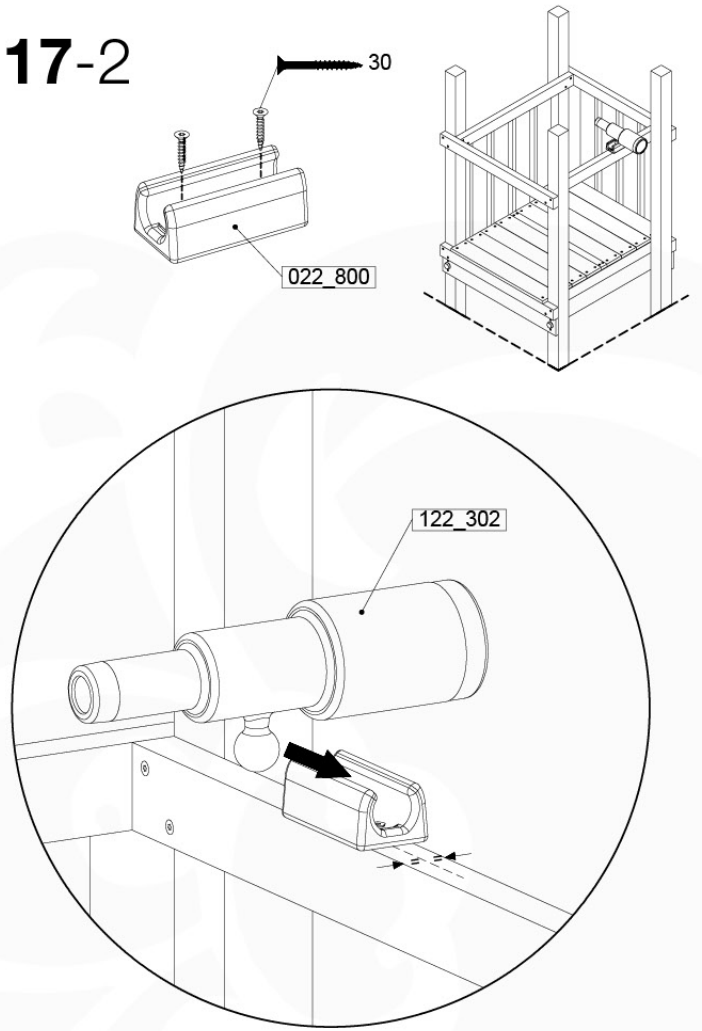

17-2

Accessory set - P03 - 29-9-2021 - v4