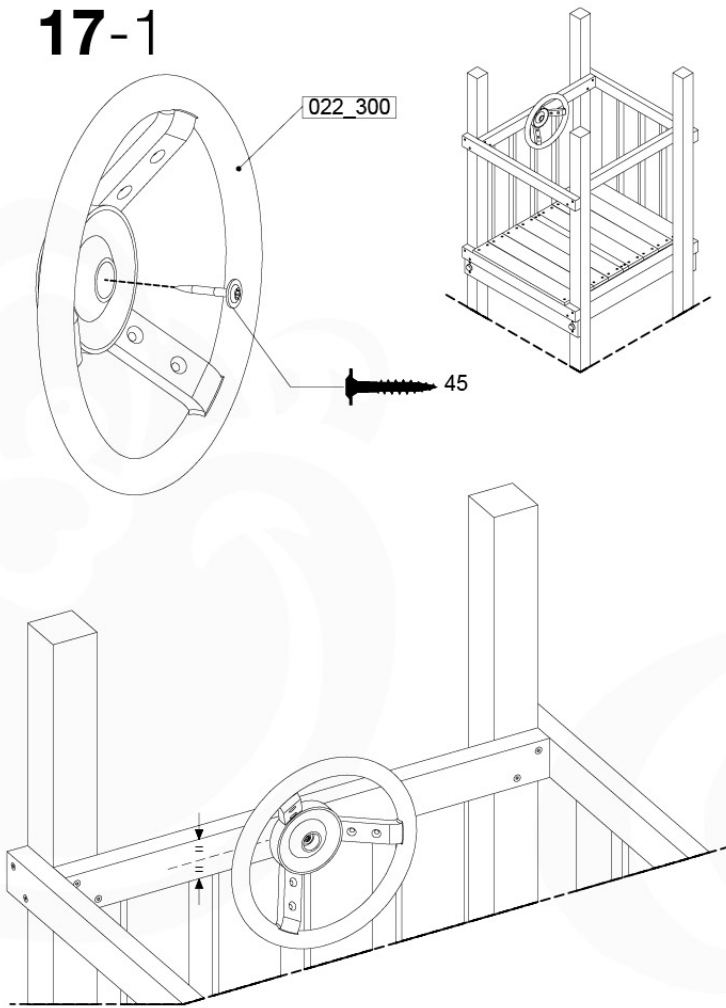

17-1

17-2

Accessory set - P03 - 29-9-2021 - v4

17-3

17-4

Accessory set - P04 - 29-9-2021 - v4