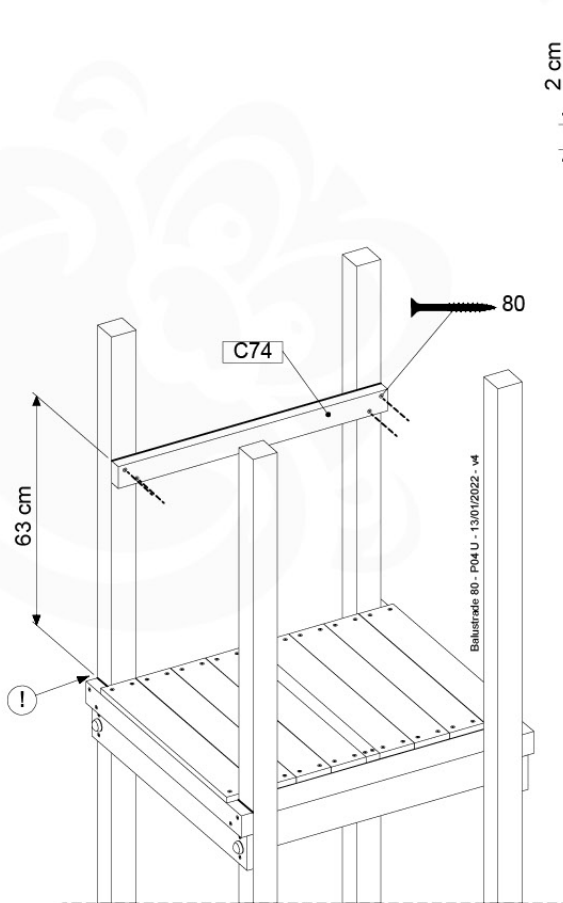

09 Balustrade (1x)

BL01

(194_101)

	PartNo	PartName	QTY.
Hardware Pack 100_601	002_220	Gap Point Screw T25 - 5x45	16
	002_223	Gap Point Screw T25 - 5x80	4
Timber	C74	Beam 740 mm	1
	D65	Board 650 mm	4

Balustrade 80 - PO2 U - 13/01/2022 - v4

09-1

min. 26mm
max. 70mm