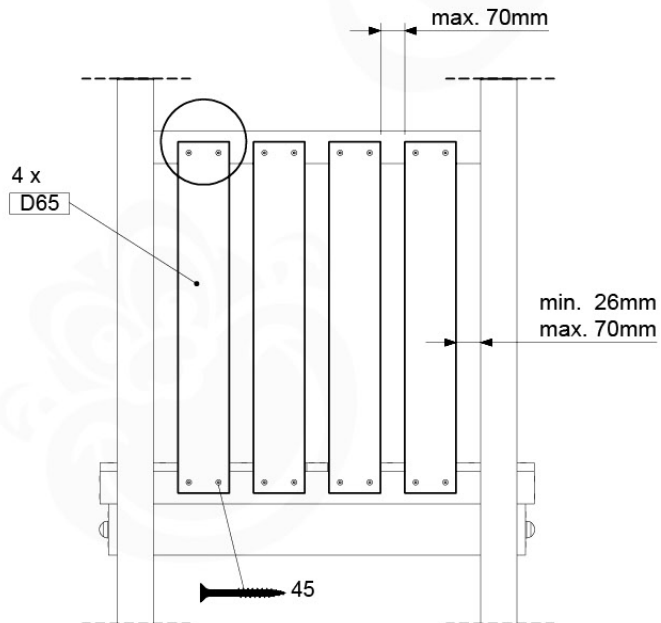

	PartNo	PartName	QTY.
Hardware Pack 100_601	002_220	Gap Point Screw T25 - 5x45	16
	002_223	Gap Point Screw T25 - 5x80	4
Timber	C74	Beam 740 mm	1
	D65	Board 650 mm	4

Balustrade 80 - PO2 U - 13/01/2022 - v4

09-1

min. 26mm
max. 70mm

10 Balustrade (2x)

BL02

(194_101)

	PartNo	PartName	QTY.
Hardware Pack 100_601	002_220	Gap Point Screw T25 - 5x45	16
	002_223	Gap Point Screw T25 - 5x80	4
Timber	C74	Beam 740 mm	1
	D65	Board 650 mm	4