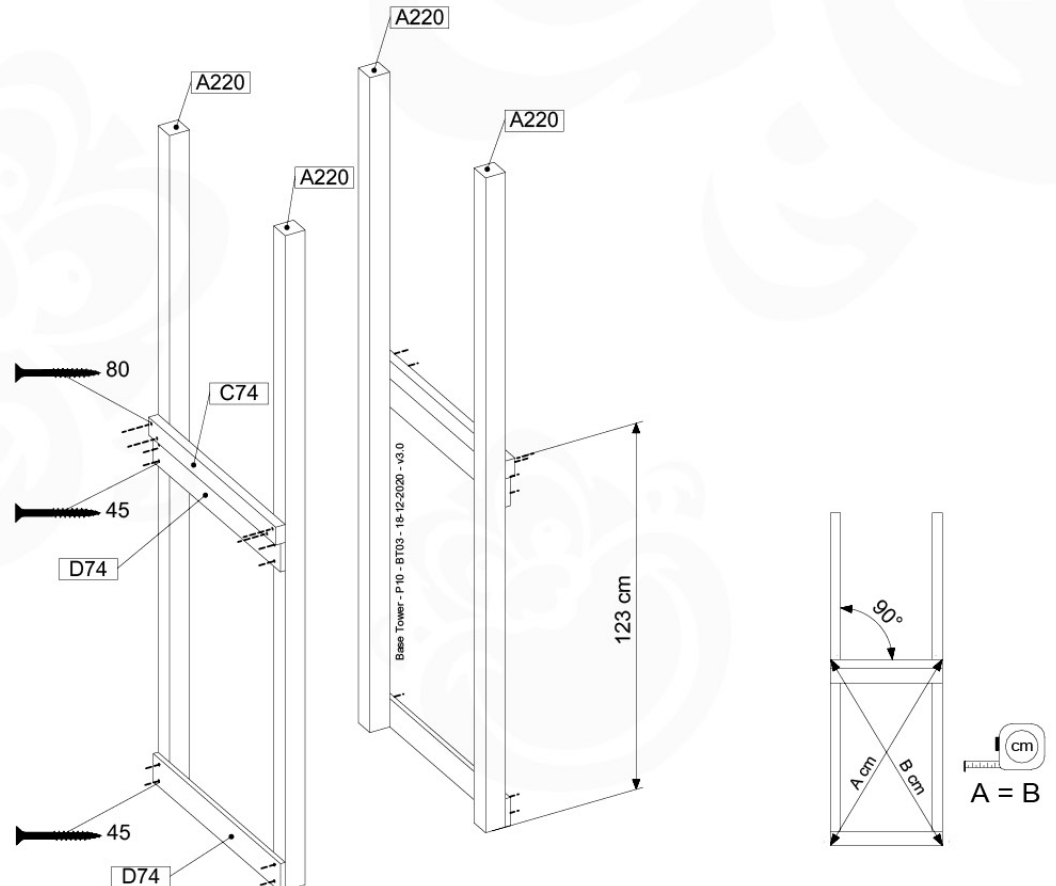

06 Playground Foundation

FD02

06-1

07 Base Tower

BT03

(194_100)

	PartNo	PartName	QTY.
Hardware Pack 100_600	001_406	Stealth Screw 8x45	6
	002_220	Gap Point Screw T25 - 5x45	72
	002_223	Gap Point Screw T25 - 5x80	16
Other	007_001	Ground-anchor	2
Hardware Pack 100_600	022_31x	bpc-base version 3	4
	022_84x	bpc cover	4
Wood	A220	Post 70x70 L2200	4
	C74	Beam 740 mm	4
	D60	Board 600 mm	10
	D74	Board 740 mm	8

Base Tower - P10 - BT03 - 18-12-2020 - v3.0

07 Modular Air Base Tower

07-1

07-2

07-3

08 Extended Tower

ET01

(194_100)