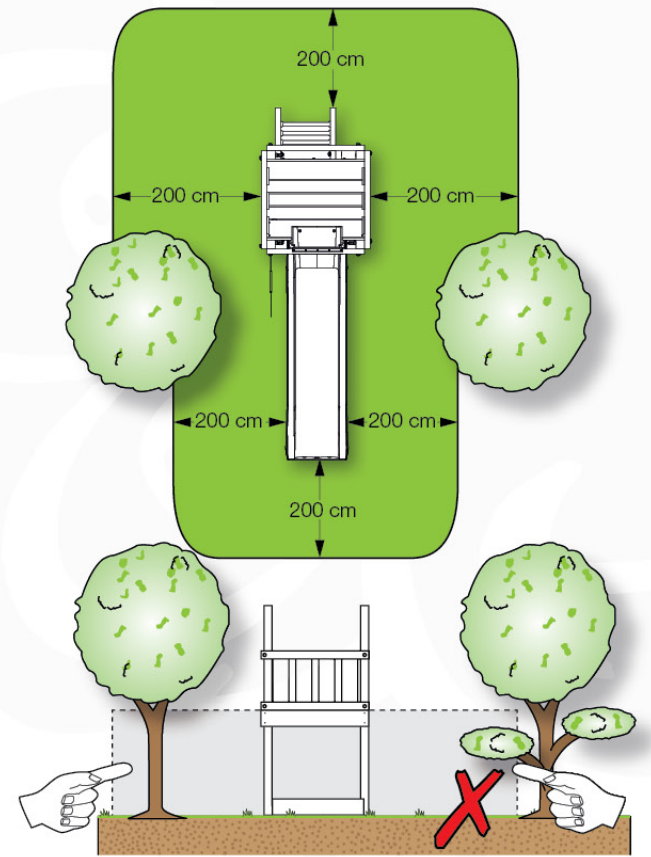

05 Safe Playground

05a

05b

05c

05d

05e