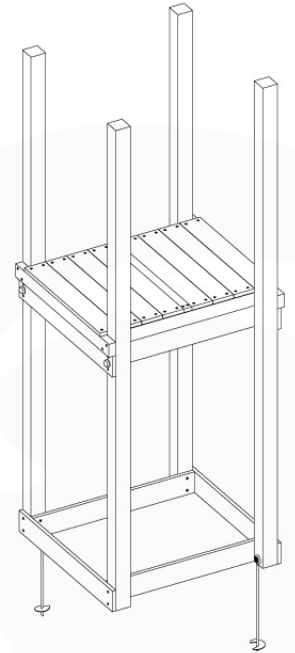

06 Playground Foundation

FD02

06-1

07 Base Tower

BT03

(194_100)

	PartNo	PartName	QTY.
Hardware Pack 100_600	001_406	Stealth Screw 8x45	6
	002_220	Gap Point Screw T25 - 5x45	72
	002_223	Gap Point Screw T25 - 5x80	16
Other	007_001	Ground-anchor	2
Hardware Pack 100_600	022_31x	bpc-base version 3	4
	022_84x	bpc cover	4
Wood	A220	Post 70x70 L2200	4
	C74	Beam 740 mm	4
	D60	Board 600 mm	10
	D74	Board 740 mm	8

Base Tower - P10 - BT03 - 18-12-2020 - v3.0

07 Modular Air Base Tower

07-1

07-2

07-3

08 Extended Tower

ET01

(194_100)

	PartNo	PartName	QTY.
Hardware Pack 100_600	001_406	Stealth Screw 8x45	4
	002_220	Gap Point Screw T25 - 5x45	60
	002_223	Gap Point Screw T25 - 5x80	12
Other	007_001	Ground-anchor	2
Hardware Pack 100_600	022_31x	bpc-base version 3	2
	022_84x	bpc cover	2
Wood	A200	Post 70x70 L2000	2
	C74	Beam 740 mm	3
	D60	Board 600 mm	9
	D74	Board 740 mm	6