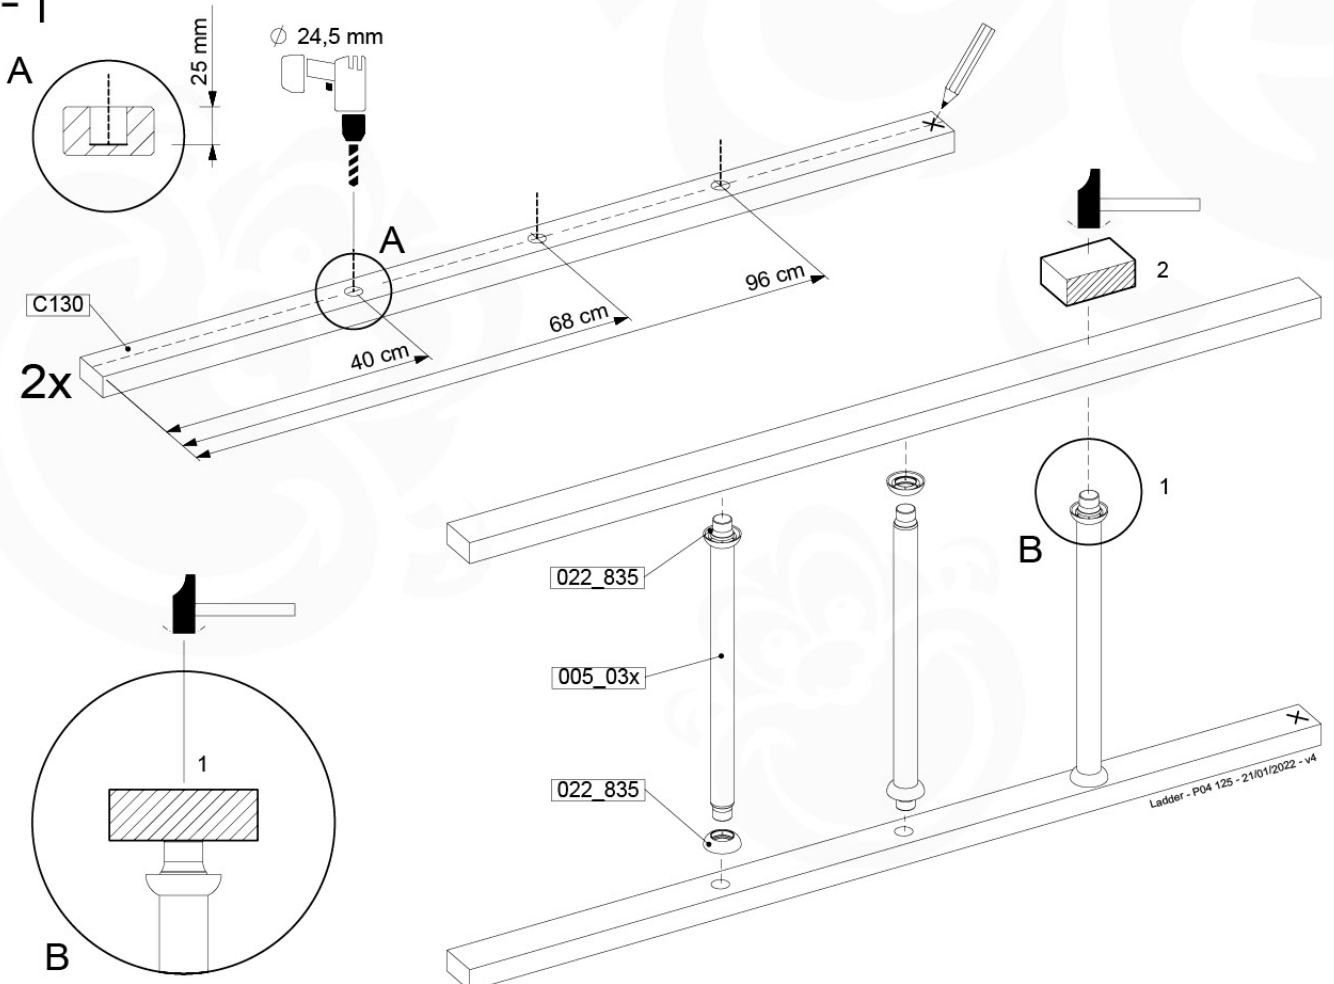

13-1

Ladder - P04 125 - 21/01/2022 - v4