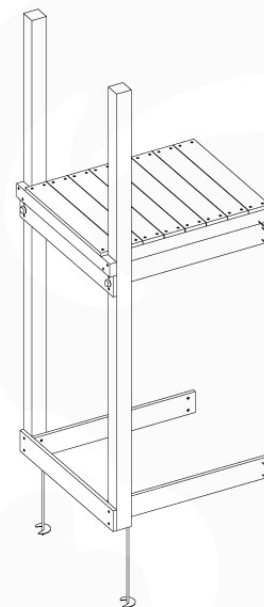

06 Playground Foundation

FD02

06-1

07 Base Tower

BT03

(194_100)

	PartNo	PartName	QTY.
Hardware Pack 100_600	001_406	Stealth Screw 8x45	6
	002_220	Gap Point Screw T25 - 5x45	72
	002_223	Gap Point Screw T25 - 5x80	16
Other	007_001	Ground-anchor	2
Hardware Pack 100_600	022_31x	bpc-base version 3	4
	022_84x	bpc cover	4
Wood	A220	Post 70x70 L2200	4
	C74	Beam 740 mm	4
	D60	Board 600 mm	10
	D74	Board 740 mm	8

Base Tower - P10 - BT03 - 18-12-2020 - v3.0

07 Modular Air Base Tower

07-1

07-2

07-3

08 Extended Tower

ET01

(194_100)

	PartNo	PartName	QTY.
Hardware Pack 100_600	001_406	Stealth Screw 8x45	4
	002_220	Gap Point Screw T25 - 5x45	60
	002_223	Gap Point Screw T25 - 5x80	12
Other	007_001	Ground-anchor	2
Hardware Pack 100_600	022_31x	bpc-base version 3	2
	022_84x	bpc cover	2
Wood	A200	Post 70x70 L2000	2
	C74	Beam 740 mm	3
	D60	Board 600 mm	9
	D74	Board 740 mm	6

Extension Tower - P02 - ET01 - 18-12-2020 - v3.0

Working with All Extension Towers

08-1

08-2

08-3

09 Balustrade (1x)

BL01

(194_101)