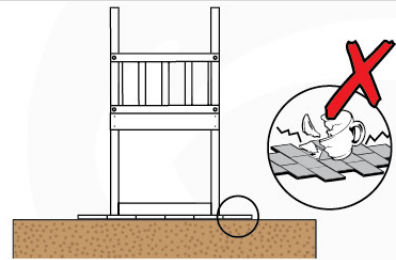

05 Safe Playground

05a

05b

05c

05d

05e