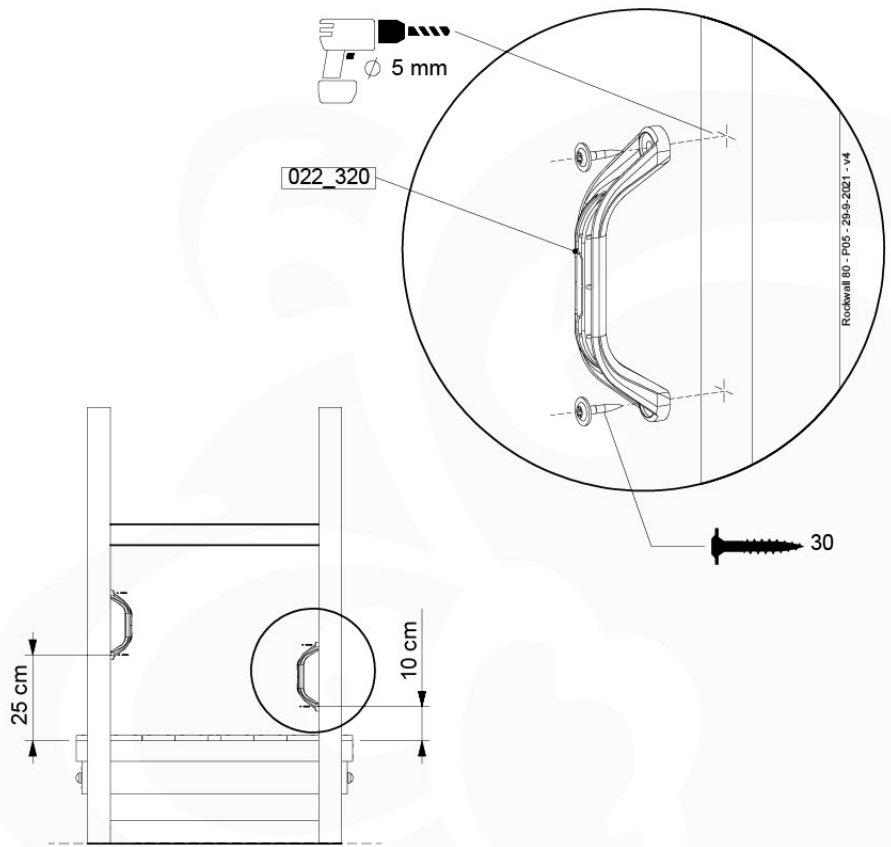

Balustrade 80 - P03 T - 1301/2022 - v4

10-1

11 Rock Wall

RW01

(194_105)

	PartNo	PartName	QTY.
Hardware pack 100_604	001_102	Washer Head Screw T40 M8x30	8
	002_220	Gap Point Screw T25 - 5x45	24
	002_223	Gap Point Screw T25 - 5x80	4
	003_010	M8 spring lock washer	8
	004_050	M8 22mm Drive in Nut	8
Other	022_50x	Climbing Rock	4
	120_102	Handgrip set (2x Complete)	1
Timber	C74	Beam 740 mm	1
	D74	Board 740 mm	5

Rockwall 80 - P02 - 29-9-2021 - v4

11-1

min. 2,6 cm
max. 8,8 cm

11-2

11-3

12 Roof Clapboard

RF01

(194_111)

	PartNo	PartName	QTY.
Hardware Pack 100_609	001_417	Stealth Screw 8x80	4
	002_220	Gap Point Screw T25 - 5x45	48
	002_223	Gap Point Screw T25 - 5x80	2
Timber	C56	Beam 550 mm	2
	C62	Beam 620 mm	2
	D60	Board 600 mm	1
	D74	Board 740 mm	16