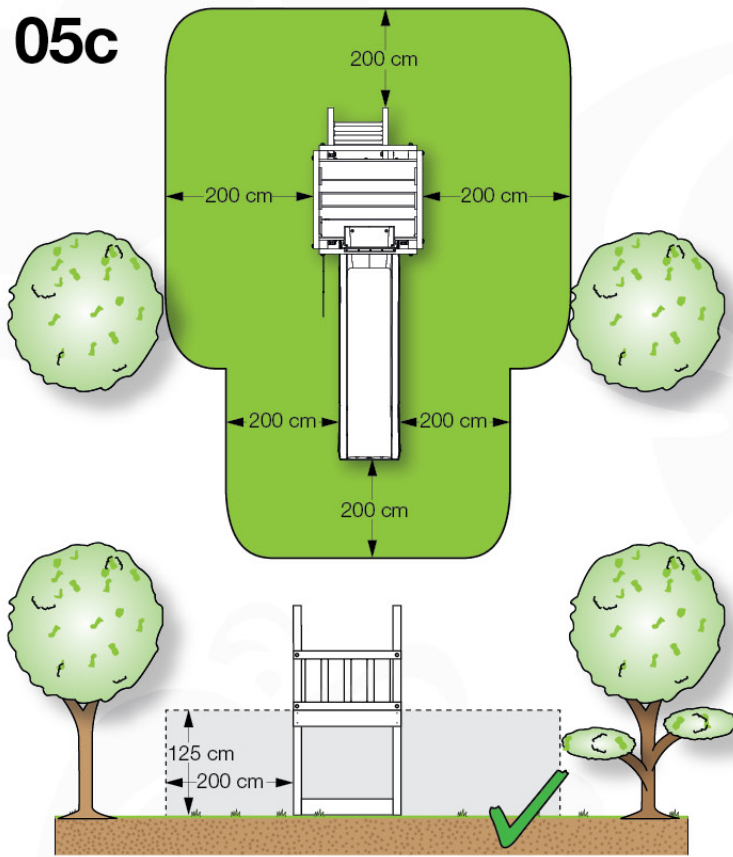

05 Safe Playground

05a

05b

05c

05d

05e