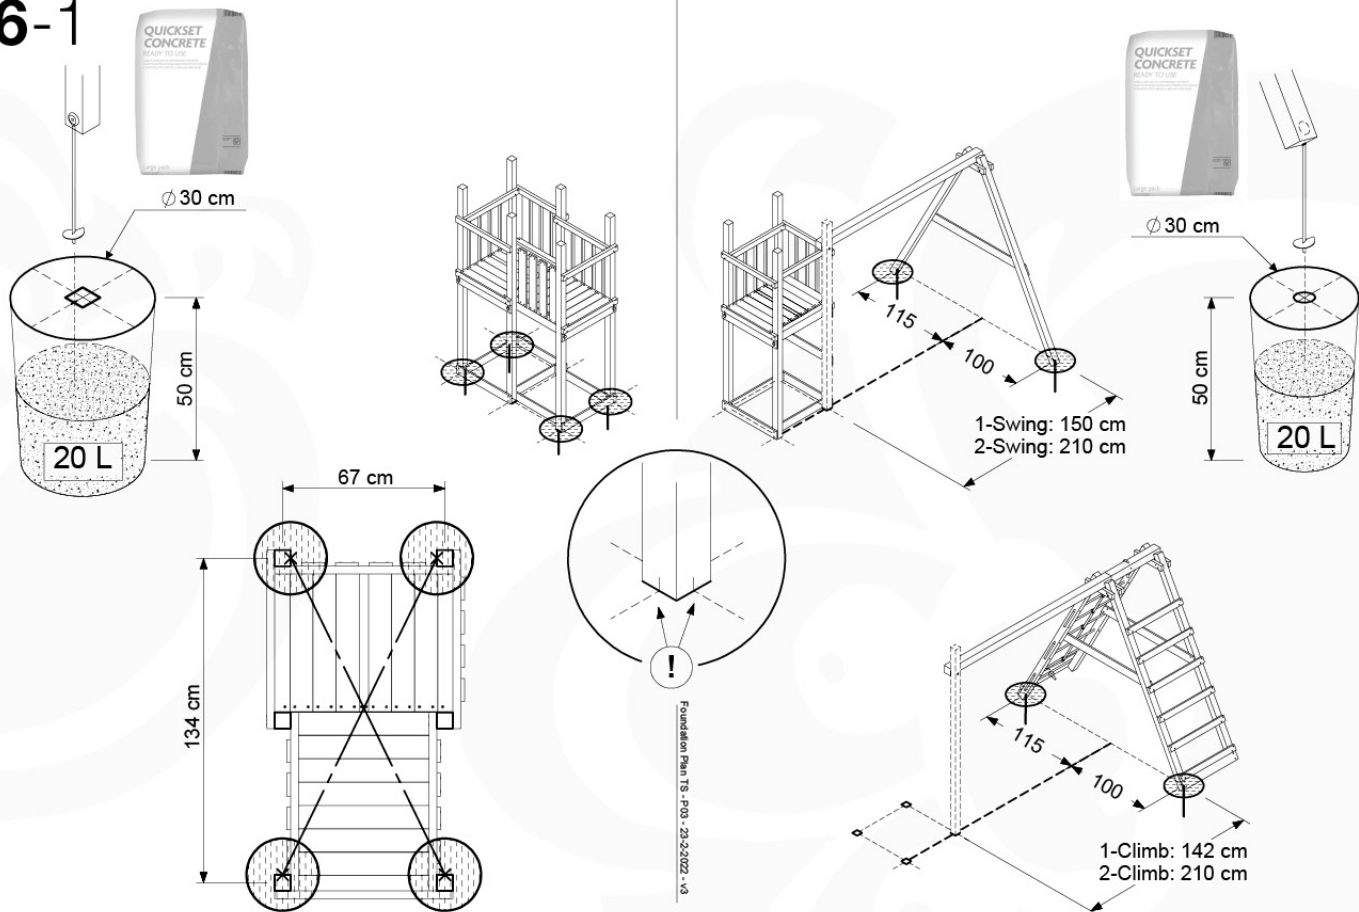

06 Playground Foundation

FD02

06-1

07 Base Tower

BT03

(194_100)

	PartNo	PartName	QTY.
Hardware Pack 100_600	001_406	Stealth Screw 8x45	6
	002_220	Gap Point Screw T25 - 5x45	72
	002_223	Gap Point Screw T25 - 5x80	16
Other	007_001	Ground-anchor	2
Hardware Pack 100_600	022_31x	bpc-base version 3	4
	022_84x	bpc cover	4
Wood	A220	Post 70x70 L2200	4
	C74	Beam 740 mm	4
	D60	Board 600 mm	10
	D74	Board 740 mm	8