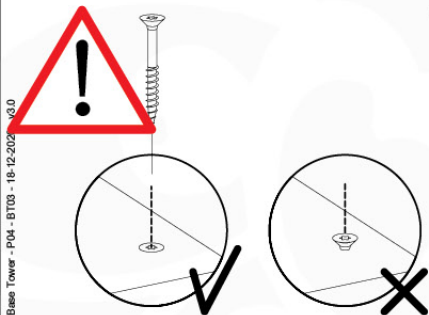

06 Playground Foundation

FD02

06-1

07 Base Tower

BT03

(194_100)

	PartNo	PartName	QTY.
Hardware Pack 100_600	001_406	Stealth Screw 8x45	6
	002_220	Gap Point Screw T25 - 5x45	72
	002_223	Gap Point Screw T25 - 5x80	16
Other	007_001	Ground-anchor	2
Hardware Pack 100_600	022_31x	bpc-base version 3	4
	022_84x	bpc cover	4
Wood	A220	Post 70x70 L2200	4
	C74	Beam 740 mm	4
	D60	Board 600 mm	10
	D74	Board 740 mm	8