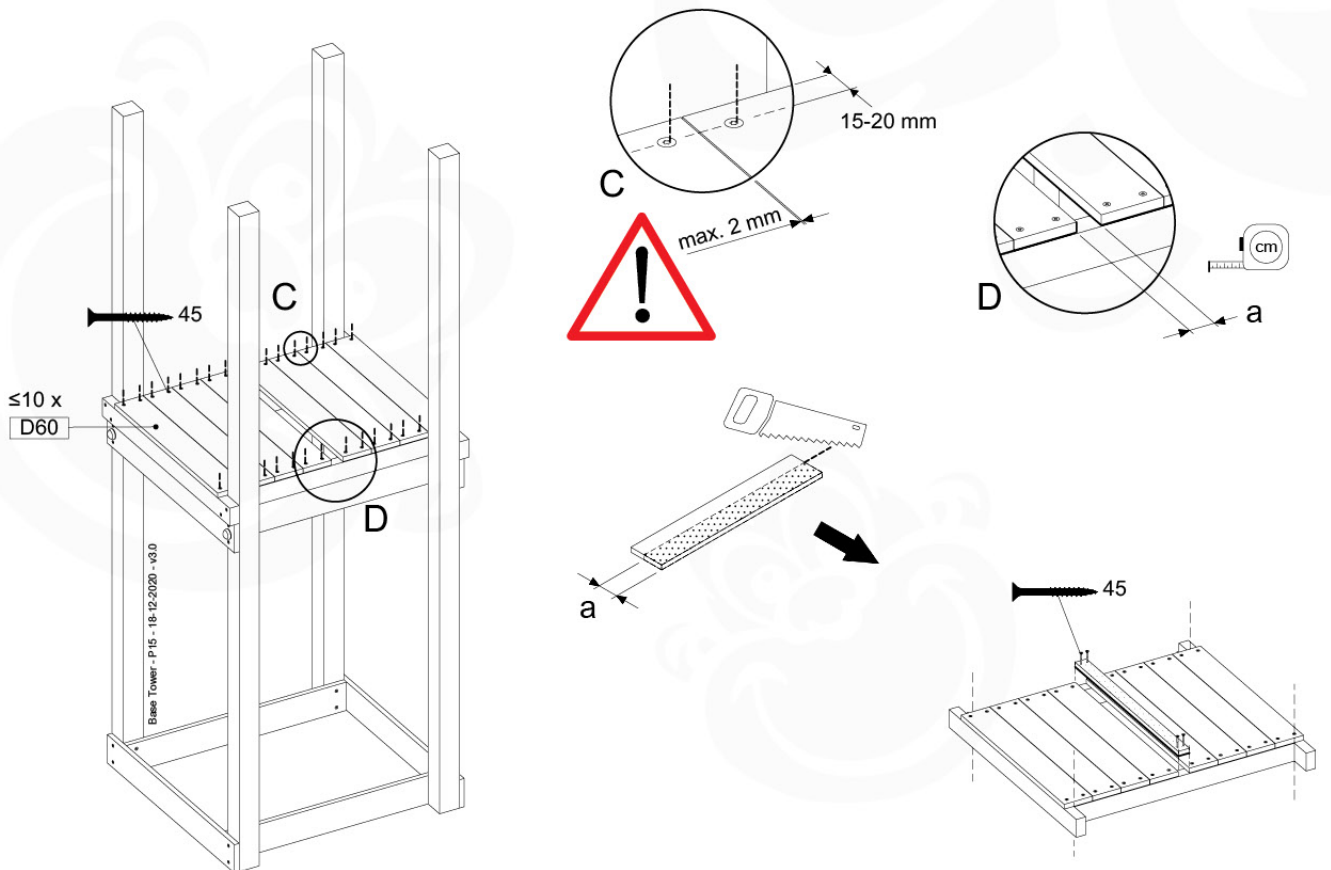

06 Playground Foundation

FD02

06-1

07 Base Tower

BT03

(194_100)

	PartNo	PartName	QTY.
Hardware Pack 100_600	001_406	Stealth Screw 8x45	6
	002_220	Gap Point Screw T25 - 5x45	72
	002_223	Gap Point Screw T25 - 5x80	16
Other	007_001	Ground-anchor	2
Hardware Pack 100_600	022_31x	bpc-base version 3	4
	022_84x	bpc cover	4
Wood	A220	Post 70x70 L2200	4
	C74	Beam 740 mm	4
	D60	Board 600 mm	10
	D74	Board 740 mm	8

Base Tower - P10 - BT03 - 18-12-2020 - v3.0

07 Modular Air Base Tower

07-1

07-2

07-3

08 Extended Tower

ET01

(194_100)