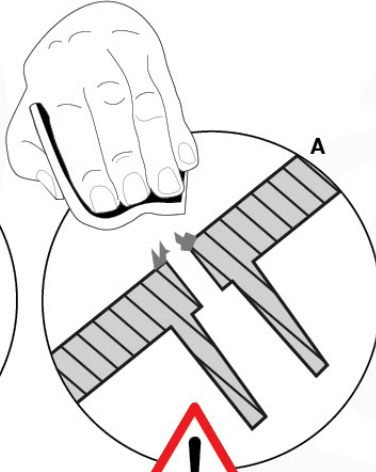

17-4

18 Firemans Pole

FP01

(201_275)

	PartNo	PartName	QTY.
Other	201_275	Fireman's Pole kit	1
Timber	C70	Beam 700 mm	1

DL_Fireman's Pole 70 - FP02 UL - 6-4-2022 - v1