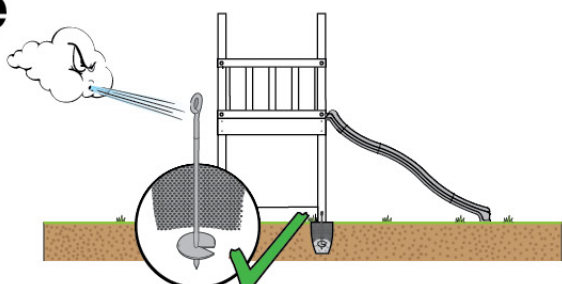

06 Playground Foundation

FD02

06-1

07 Base Tower

BT03

(194_100)

	PartNo	PartName	QTY.
Hardware Pack 100_600	001_406	Stealth Screw 8x45	6
	002_220	Gap Point Screw T25 - 5x45	72
	002_223	Gap Point Screw T25 - 5x80	16
Other	007_001	Ground-anchor	2
Hardware Pack 100_600	022_31x	bpc-base version 3	4
	022_84x	bpc cover	4
Wood	A220	Post 70x70 L2200	4
	C74	Beam 740 mm	4
	D60	Board 600 mm	10
	D74	Board 740 mm	8