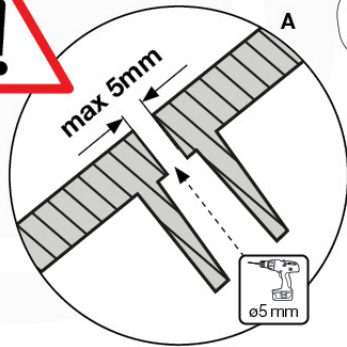

17-4

18 Firemans Pole

FP01

(201_275)

	PartNo	PartName	QTY.
Other	201_275	Fireman's Pole kit	1
Timber	C70	Beam 700 mm	1

DL_Fireman's Pole 70 - FP02 UL - 6-4-2022 - v1