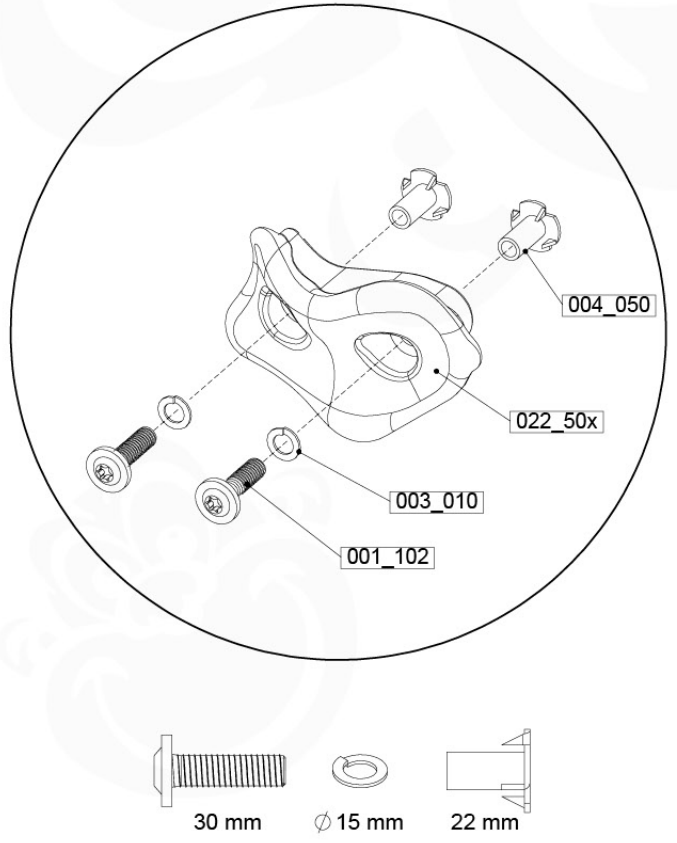

Balustrade 80 - P03 T - 1301/2022 - v4

10-1

11 Rock Wall

RW01

(194_105)

	PartNo	PartName	QTY.
Hardware pack 100_604	001_102	Washer Head Screw T40 M8x30	8
	002_220	Gap Point Screw T25 - 5x45	24
	002_223	Gap Point Screw T25 - 5x80	4
	003_010	M8 spring lock washer	8
	004_050	M8 22mm Drive in Nut	8
Other	022_50x	Climbing Rock	4
	120_102	Handgrip set (2x Complete)	1
Timber	C74	Beam 740 mm	1
	D74	Board 740 mm	5

Rockwall 80 - P02 - 29-9-2021 - v4

11-1

min. 2,6 cm
max. 8,8 cm

11-2

11-3

12 Roof Clapboard

RF01

(194_111)

	PartNo	PartName	QTY.
Hardware Pack 100_609	001_417	Stealth Screw 8x80	4
	002_220	Gap Point Screw T25 - 5x45	48
	002_223	Gap Point Screw T25 - 5x80	2
Timber	C56	Beam 550 mm	2
	C62	Beam 620 mm	2
	D60	Board 600 mm	1
	D74	Board 740 mm	16