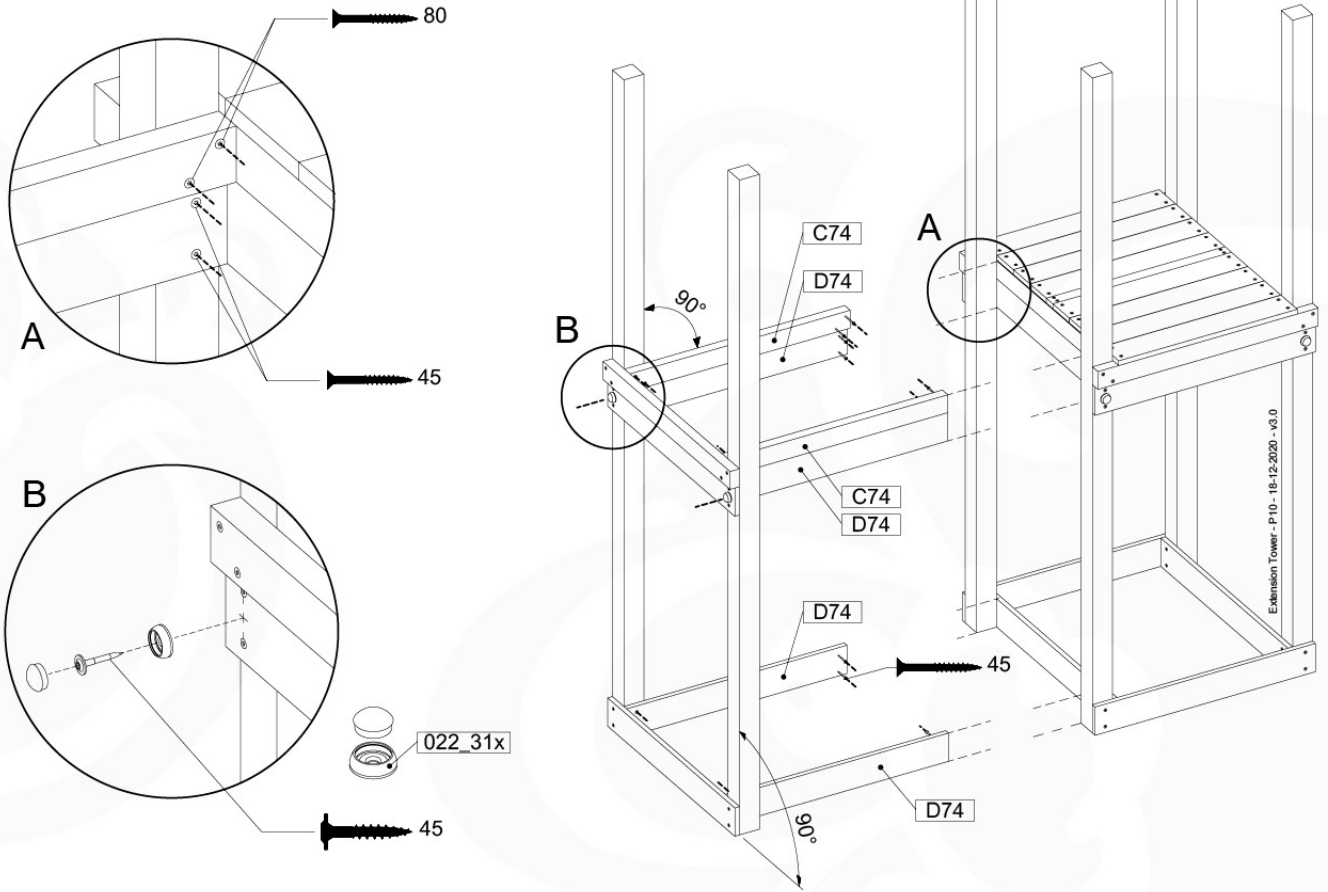

	PartNo	PartName	QTY.
Hardware Pack 100_600	001_406	Stealth Screw 8x45	4
	002_220	Gap Point Screw T25 - 5x45	60
	002_223	Gap Point Screw T25 - 5x80	12
Other	007_001	Ground-anchor	2
Hardware Pack 100_600	022_31x	bpc-base version 3	2
	022_84x	bpc cover	2
Wood	A200	Post 70x70 L2000	2
	C74	Beam 740 mm	3
	D60	Board 600 mm	9
	D74	Board 740 mm	6

Extension Tower - P02 - ET01 - 18-12-2020 - v3.0

Working with All Extension Towers

08-1

08-2

08-3

09 Balustrade (1x)

BL01

(194_101)

	PartNo	PartName	QTY.
Hardware Pack 100_601	002_220	Gap Point Screw T25 - 5x45	16
	002_223	Gap Point Screw T25 - 5x80	4
Timber	C74	Beam 740 mm	1
	D65	Board 650 mm	4

Balustrade 80 - PO2 U - 13/01/2022 - v4