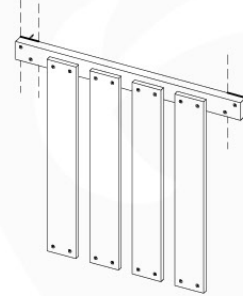

09-1

min. 26mm
max. 70mm

10 Balustrade (2x)

BL02

(194_101)

	PartNo	PartName	QTY.
Hardware Pack 100_601	002_220	Gap Point Screw T25 - 5x45	16
	002_223	Gap Point Screw T25 - 5x80	4
Timber	C74	Beam 740 mm	1
	D65	Board 650 mm	4

Balustrade 80 - P03 T - 1301/2022 - v4

10-1

11 Rock Wall

RW01

(194_105)

	PartNo	PartName	QTY.
Hardware pack 100_604	001_102	Washer Head Screw T40 M8x30	8
	002_220	Gap Point Screw T25 - 5x45	24
	002_223	Gap Point Screw T25 - 5x80	4
	003_010	M8 spring lock washer	8
	004_050	M8 22mm Drive in Nut	8
Other	022_50x	Climbing Rock	4
	120_102	Handgrip set (2x Complete)	1
Timber	C74	Beam 740 mm	1
	D74	Board 740 mm	5