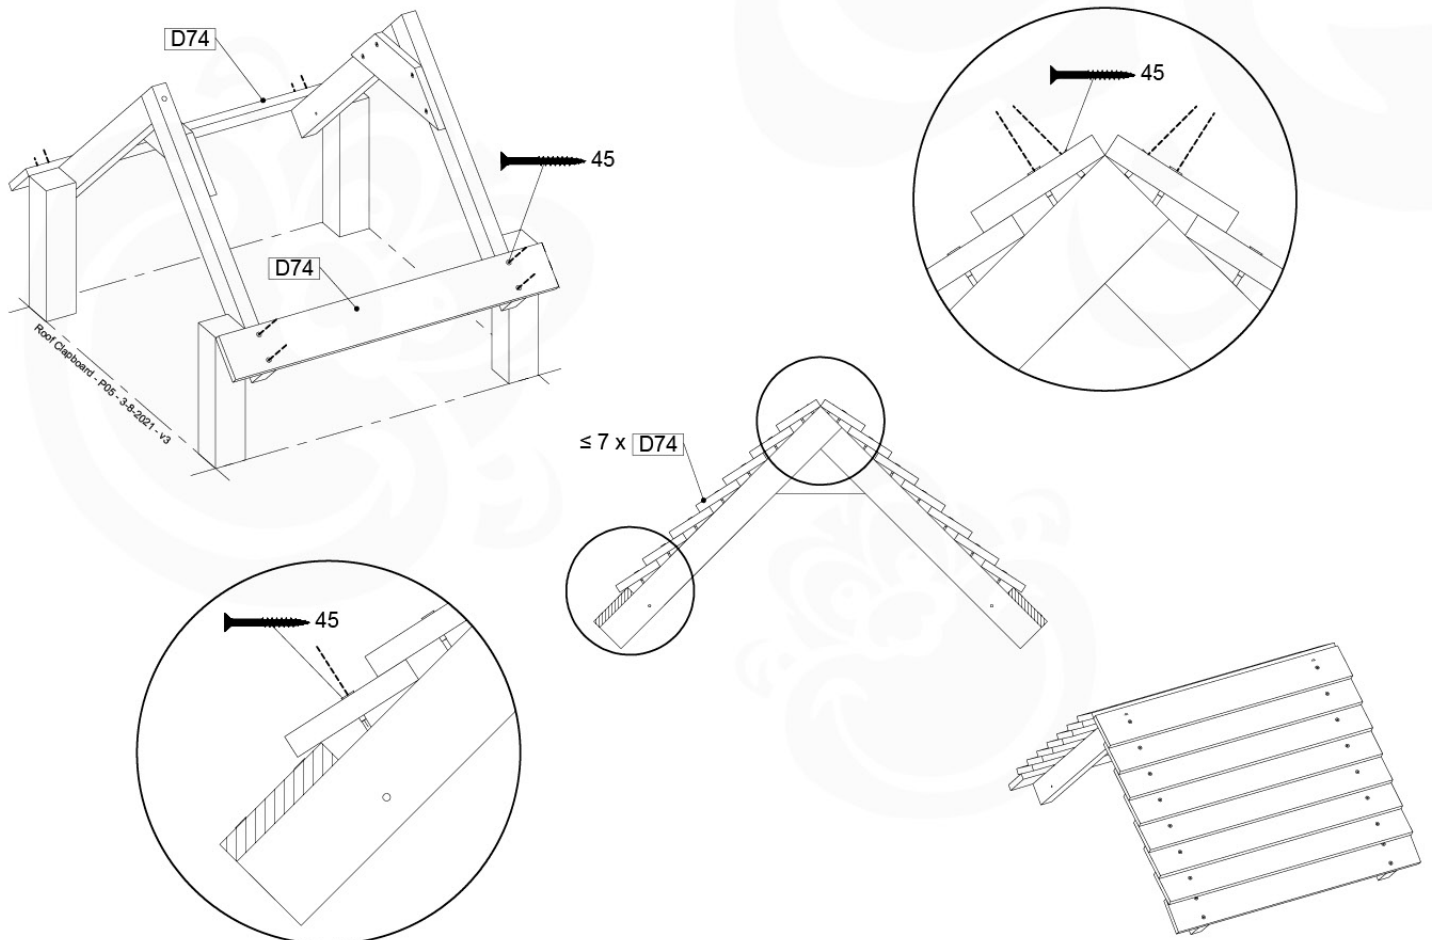

Roof Clapboard - P02 - 3-8-2021 - v3

12-1

12-2

12-3

13 Ladder

LA02

(194_103)

	PartNo	PartName	QTY.
Hardware Pack 100_603	001_404	Stealth Screw 8x30	4
	002_219	Gap Point Screw T25 - 5x30	4
	002_220	Gap Point Screw T25 - 5x45	6
	002_223	Gap Point Screw T25 - 5x80	4
Other	005_03x	Ladder Rung Y/B/G/R	3
	005_522	Connection Bracket Mini Market	2
	022_835	Rung Cap	6
	120_102	Handgrip set (2x Complete)	1
Timber	C74	Beam 740 mm	1
	C130	Beam 1300 mm	2