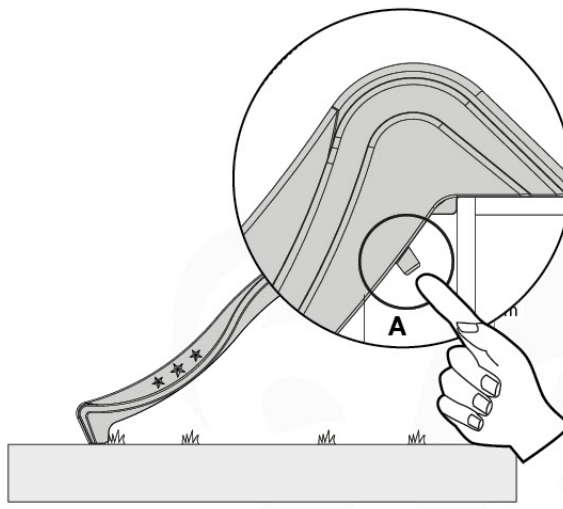

17-4

18 Firemans Pole

FP01

(201_275)

	PartNo	PartName	QTY.
Other	201_275	Fireman's Pole kit	1
Timber	C70	Beam 700 mm	1

DL_Fireman's Pole 70 - FP02 UL - 6-4-2022 - v1