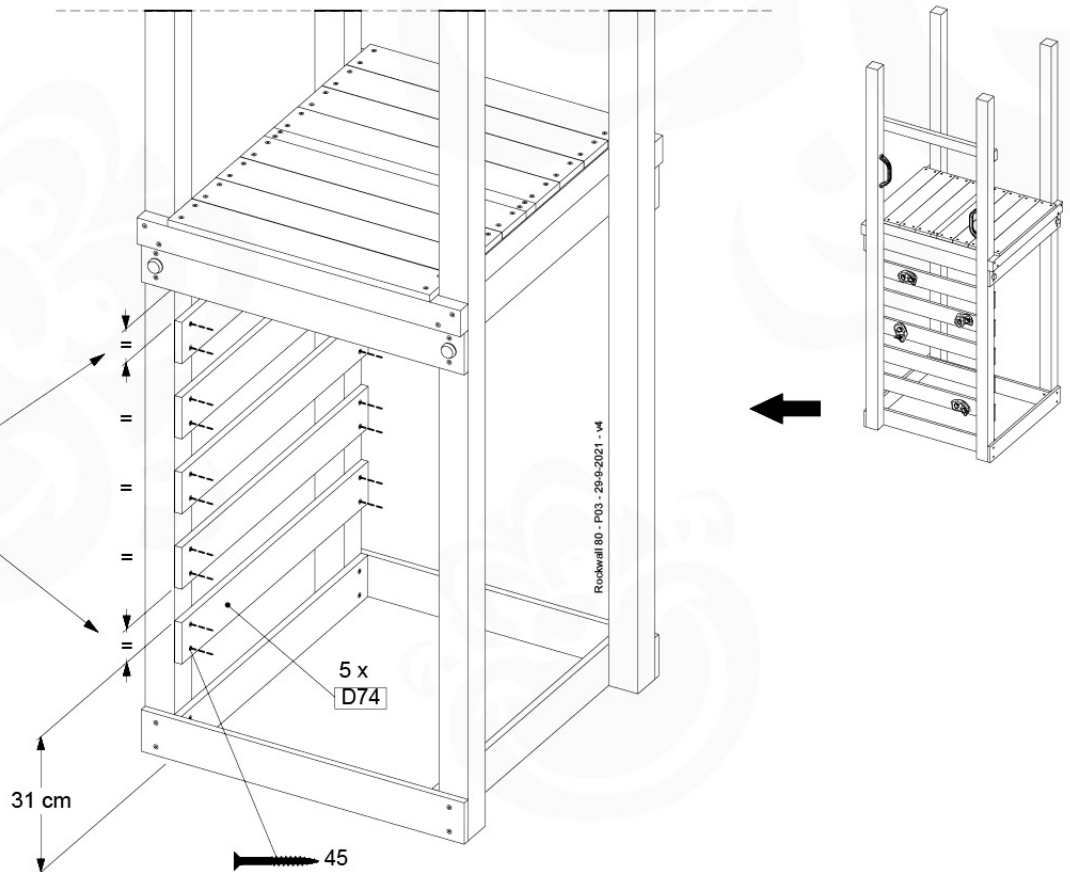

11-1

min. 2,6 cm
max. 8,8 cm