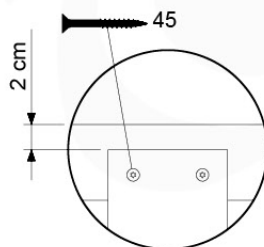

09 Balustrade (1x)

BL01

(194_101)

	PartNo	PartName	QTY.
Hardware Pack 100_601	002_220	Gap Point Screw T25 - 5x45	16
	002_223	Gap Point Screw T25 - 5x80	4
Timber	C74	Beam 740 mm	1
	D65	Board 650 mm	4

Balustrade 80 - PO2 U - 13/01/2022 - v4

09-1

min. 26mm
max. 70mm