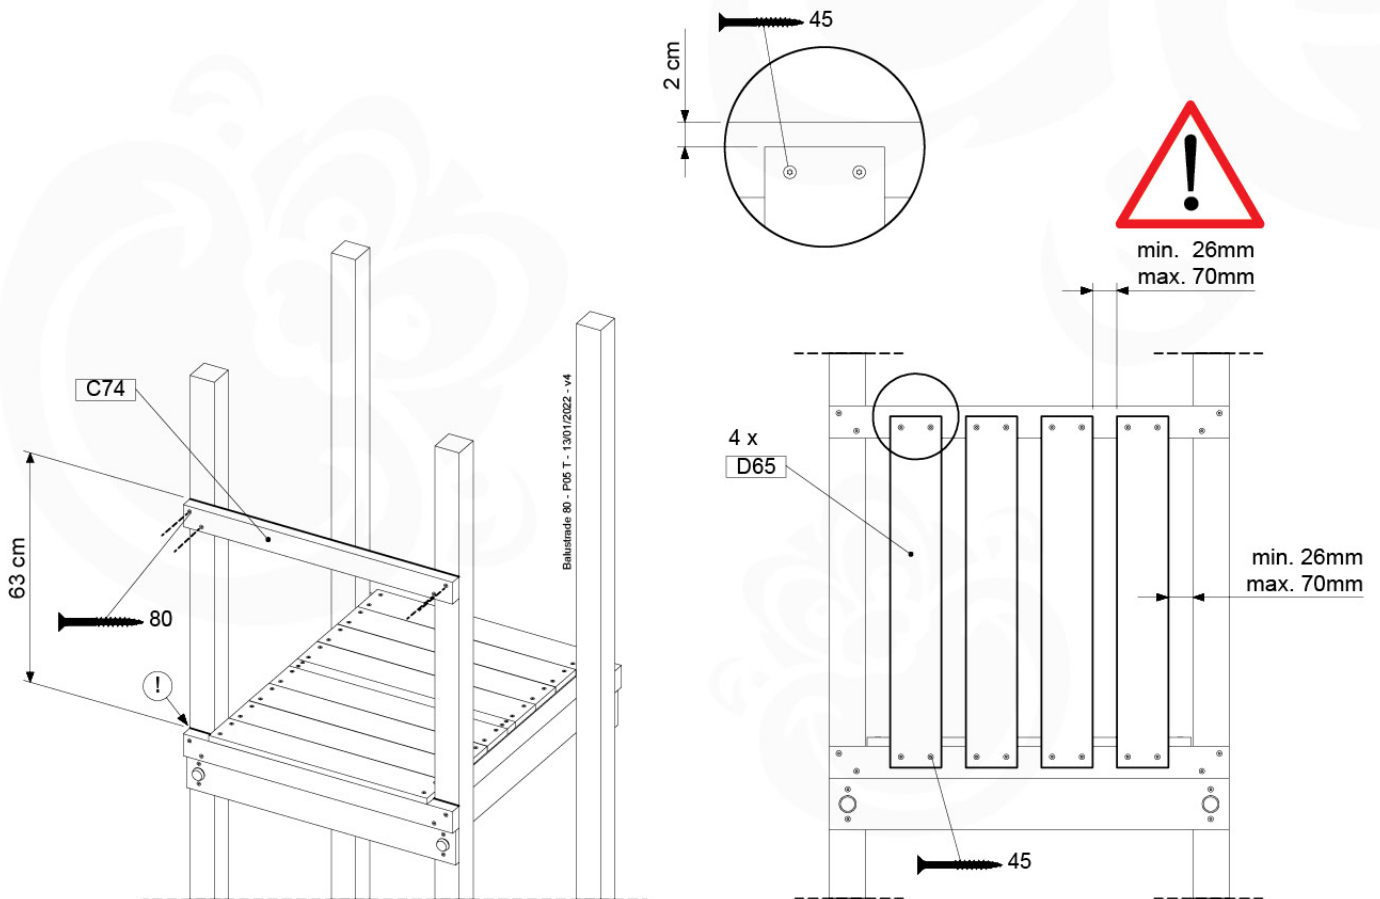

10 Balustrade (2x)

BL02

(194_101)

	PartNo	PartName	QTY.
Hardware Pack 100_601	002_220	Gap Point Screw T25 - 5x45	16
	002_223	Gap Point Screw T25 - 5x80	4
Timber	C74	Beam 740 mm	1
	D65	Board 650 mm	4

Balustrade 80 - P03 T - 1301/2022 - v4

10-1