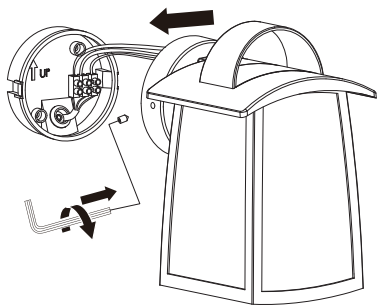

x 2

Ø 6mm

9

10

LUTEC Europe NV

Herentalsebaan 425
B-2160 Wommelgem - Belgium
+32 3 284 51 62
info@luteceurope.com
www.luteceurope.com

www.luteceurope.com/services/global-network