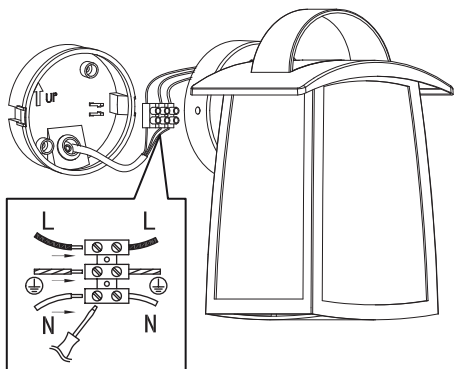

x 2

Ø 6mm

9

10

LUTEC Europe NV

Herentalsebaan 425
B-2160 Wommelgem - Belgium
+32 3 284 51 62
info@luteceurope.com
www.luteceurope.com

www.luteceurope.com/services/global-network