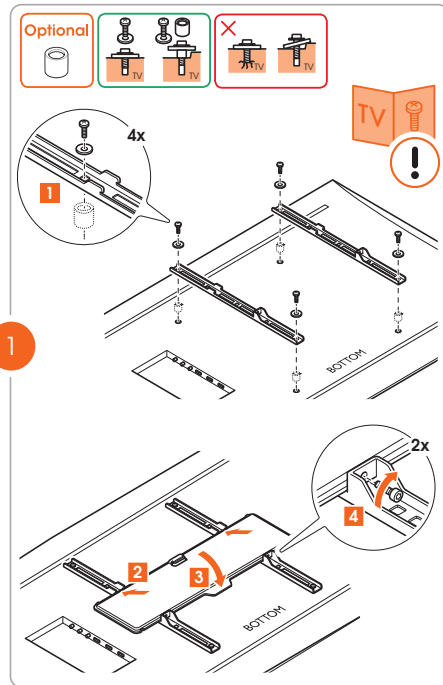

Quick Installation Guide

Suitable for:

TVM 1420 Series | TVM 1440 Series | TVM 1620 Series | TVM 1640 Series

Need the Full Installation Guide?

Scan QR or visit:
manuals.vogels.com

For:

- extensive instructions in your own language
- installation videos
- DrillRight™ AR app
- tips & tricks
- guarantee terms

! **WARNING**
Always read our safety instructions and installation guide first