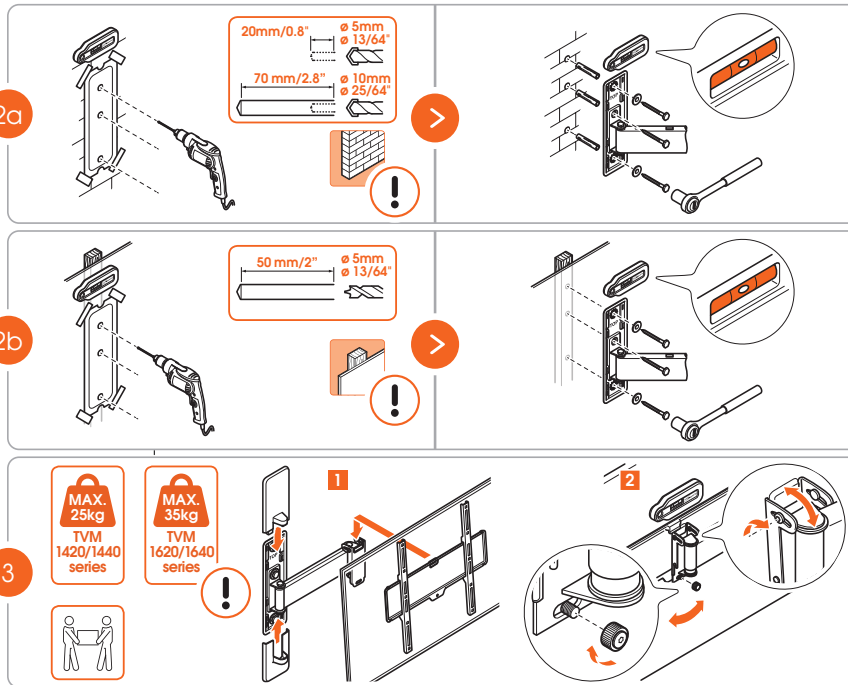

Quick Installation Guide

Suitable for:

TVM 1420 Series | TVM 1440 Series | TVM 1620 Series | TVM 1640 Series

Need the Full Installation Guide?

Scan QR or visit:
manuals.vogels.com

For:

- extensive instructions in your own language
- installation videos
- DrillRight™ AR app
- tips & tricks
- guarantee terms

! **WARNING**
Always read our safety instructions and installation guide first