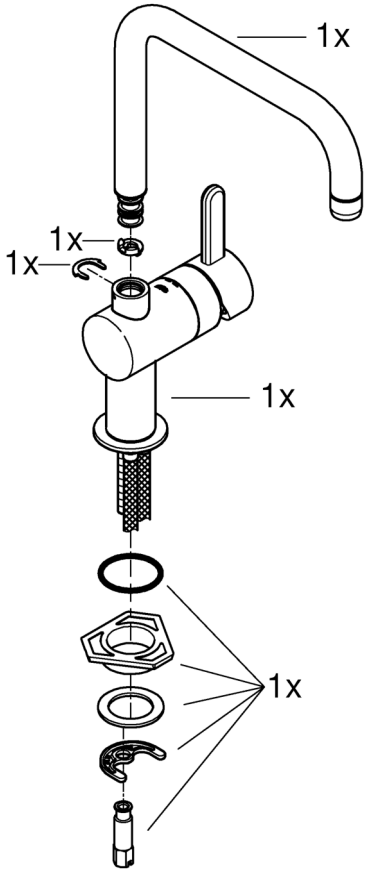

5

6

7

31 493

32 452

32 453
30 336

DIN 1988
DIN EN 806

1

2

3

4

31 493

30 336

32 452
32 453

30 336	G 1/2

32 453	G 3/8

*46 375	
*19 017	
	13mm

A series of horizontal lines for writing, consisting of 20 evenly spaced lines extending across the width of the page.

Pure Freude an Wasser

GROHE
WAVES

D

+49 571 3989 333
helpline@grohe.de