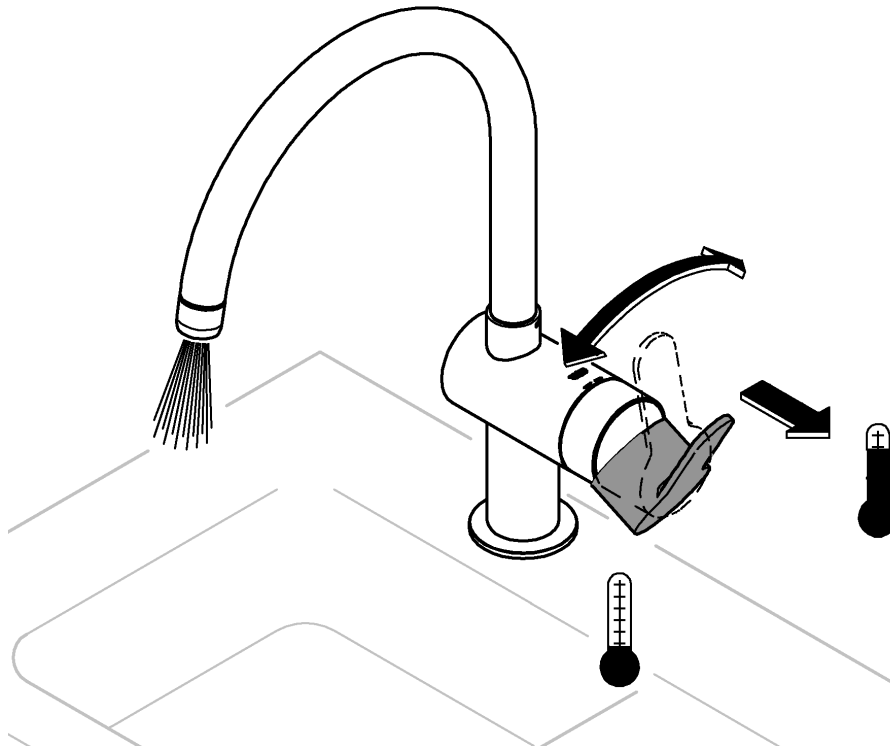

31 493

30 336

32 452
32 453