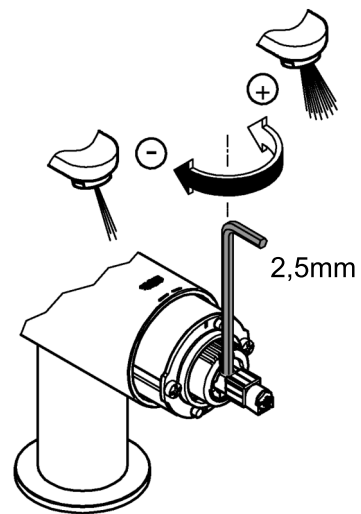

2

3

4

31 493

30 336

32 452
32 453

30 336	G 1/2

32 453	G 3/8

*46 375	
*19 017	
	13mm

A series of horizontal lines for writing, consisting of 20 evenly spaced lines extending across the width of the page.

Pure Freude an Wasser

GROHE
WAVES

D

+49 571 3989 333
helpline@grohe.de