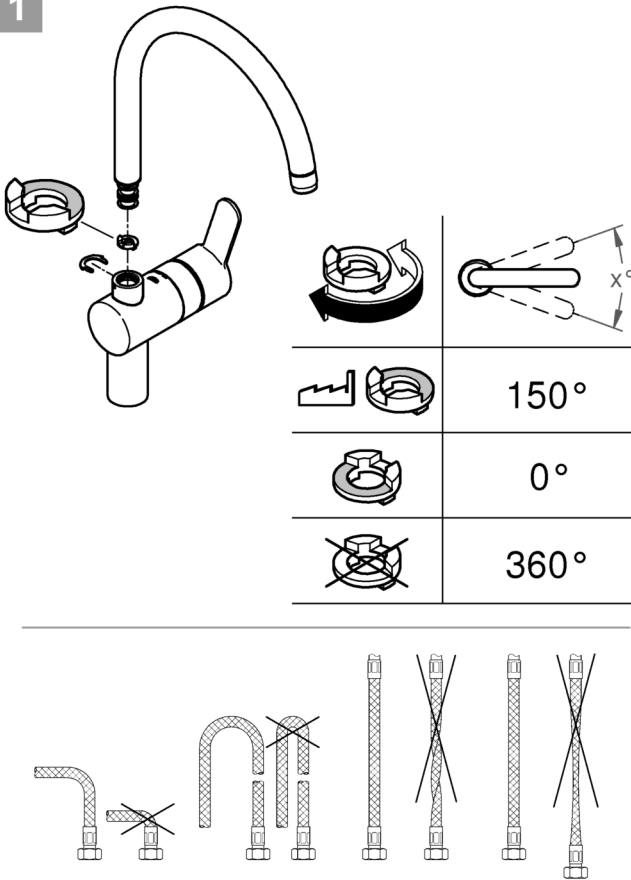

5

6

7

31 493

32 452

32 453
30 336

DIN 1988
DIN EN 806

1

*46 375	
*19 017	
	13mm

A series of horizontal lines for writing, consisting of 20 evenly spaced lines extending across the width of the page.

Pure Freude an Wasser

GROHE
WAVES

D

+49 571 3989 333
helpline@grohe.de