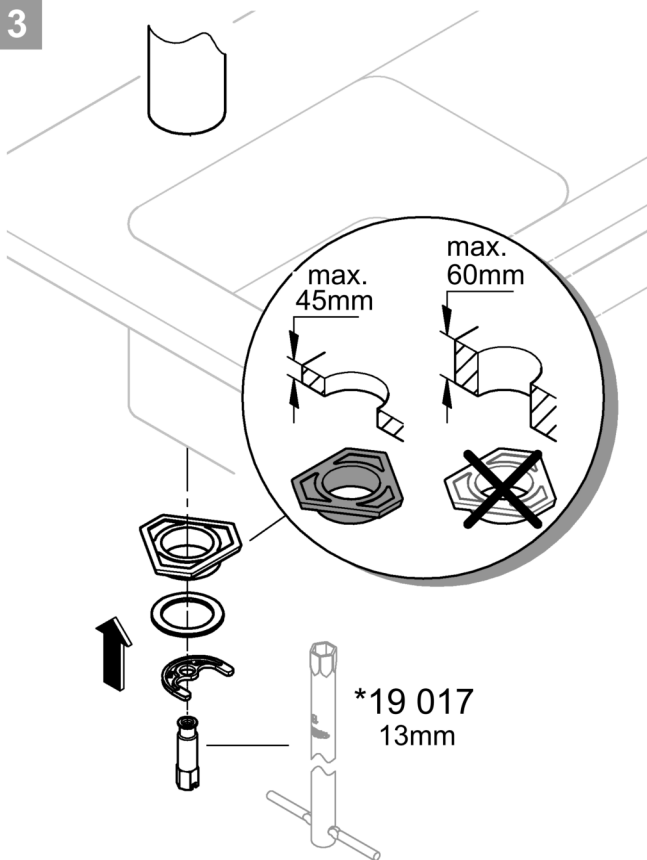

5

6

7

31 493

32 452

32 453
30 336

DIN 1988
DIN EN 806

1

2

3

4

31 493

30 336

32 452
32 453

30 336	G 1/2

32 453	G 3/8

*46 375	
*19 017	
	13mm

A series of horizontal lines for writing, consisting of 20 evenly spaced lines extending across the width of the page.

Pure Freude an Wasser

GROHE
WAVES

D

+49 571 3989 333
helpline@grohe.de