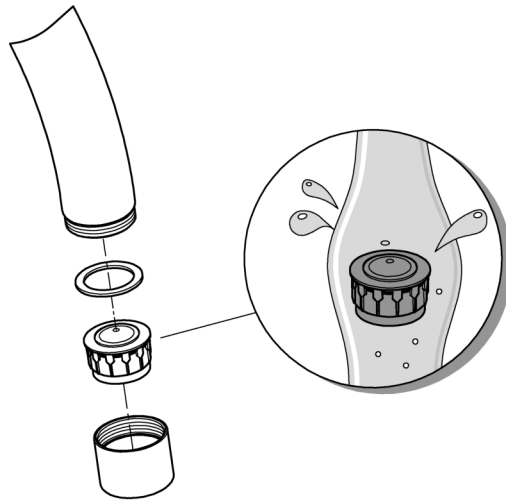

2

3

4

31 493

30 336

32 452
32 453

30 336	G 1/2

32 453	G 3/8

*46 375	
*19 017	
	13mm

A series of horizontal lines for writing, consisting of 20 evenly spaced lines extending across the width of the page.

Pure Freude an Wasser

GROHE
WAVES

D

+49 571 3989 333
helpline@grohe.de