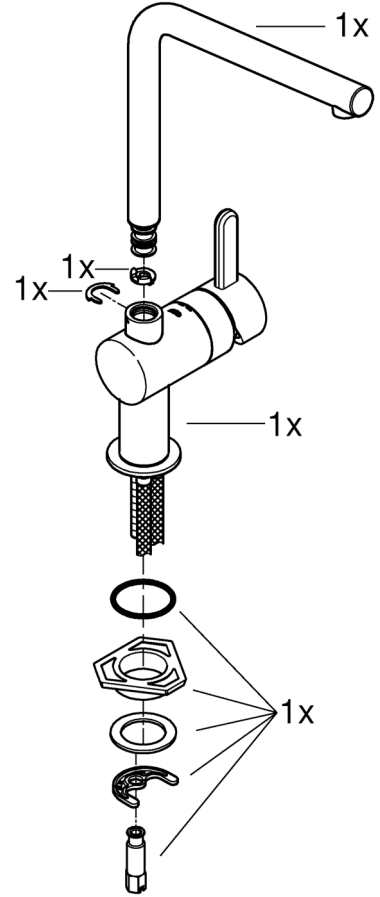

5

6

7

31 493

32 452

32 453
30 336

DIN 1988
DIN EN 806

1

2

3

4

31 493

30 336

32 452
32 453

30 336	G 1/2

32 453	G 3/8

*46 375	
*19 017	
	13mm

A series of horizontal lines for writing, consisting of 20 evenly spaced lines extending across the width of the page.

Pure Freude an Wasser

GROHE
WAVES

D

+49 571 3989 333
helpline@grohe.de