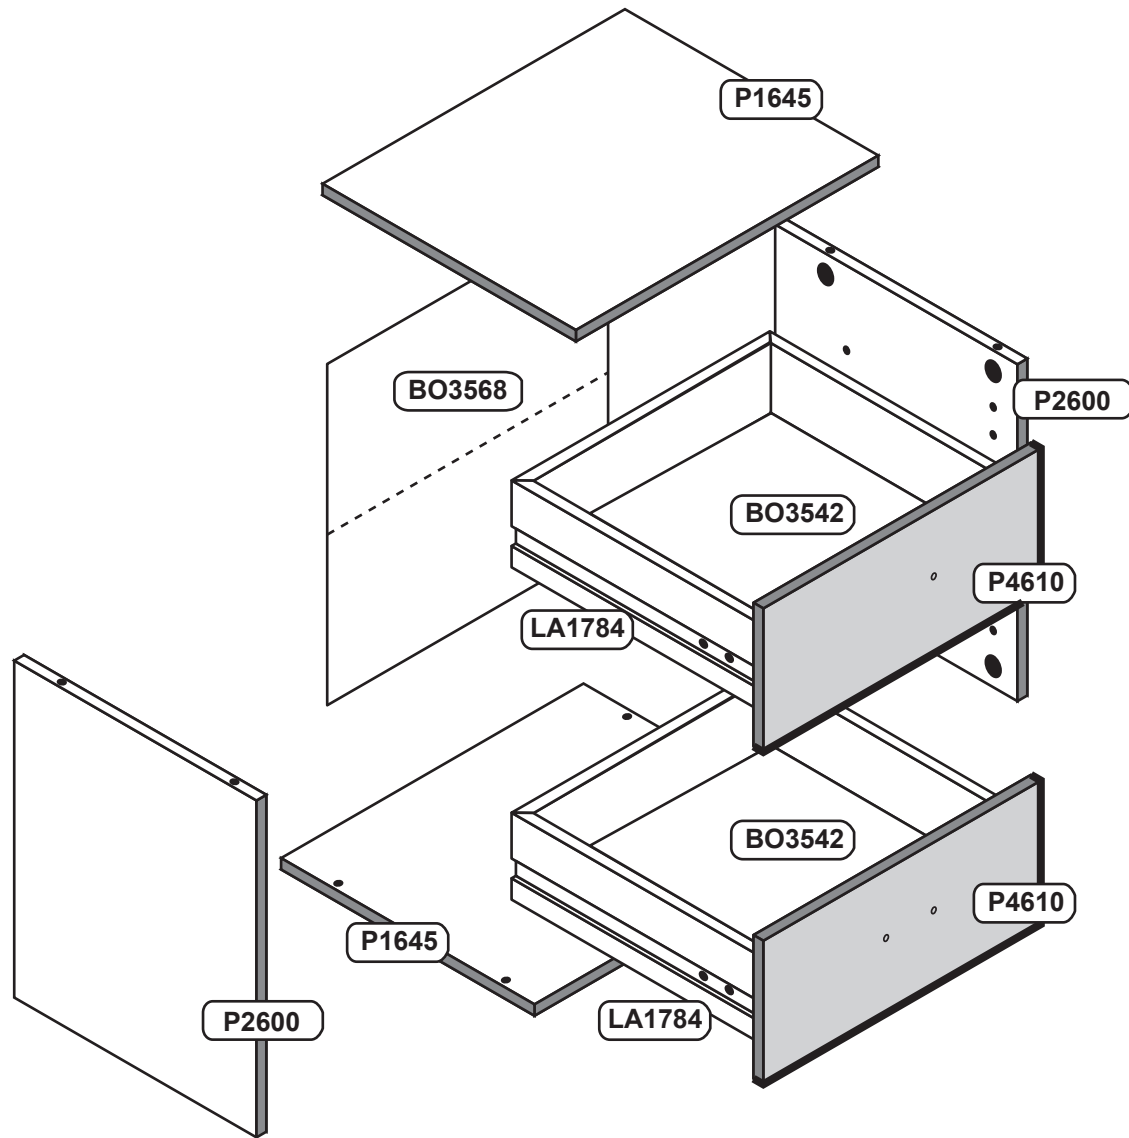

# Kim Nachttafel

FK1322 x 12

FK1010 x 4

FK1011 x 12

FK1012 x 8

FK1981 x 4

FK1328 x 4

FK1301 x 8

GR1853 x 2

FK1515 x 16

FK1415 x 1

FA17060 x 4

FK1417 x 4

PM1695 x 4

1

P2600  
386x370mm x2

2

P1645  
400 x 387mm x2

3

FK1012 x 8

A

B

C

D

FK1515 x 16

FK1415 x 1

FK1322 x 12

FA1706(0) x 4

A:A = B:B ✓

150mm

B

A